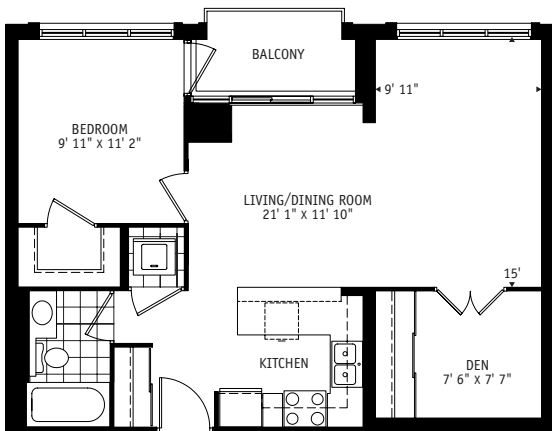

Suite 310-1010

737 sq. ft. 1 Bedroom + Den Suite