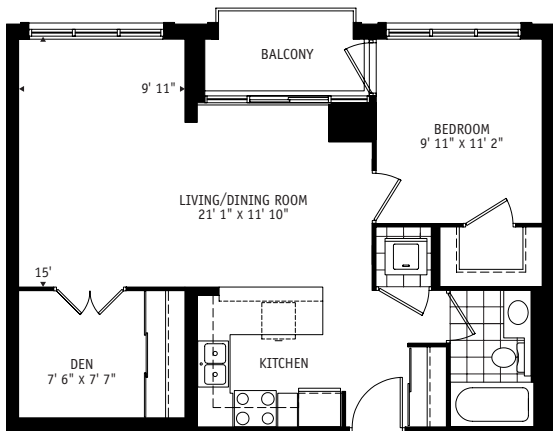

Suite 311-1011

737 sq. ft. 1 Bedroom + Den Suite