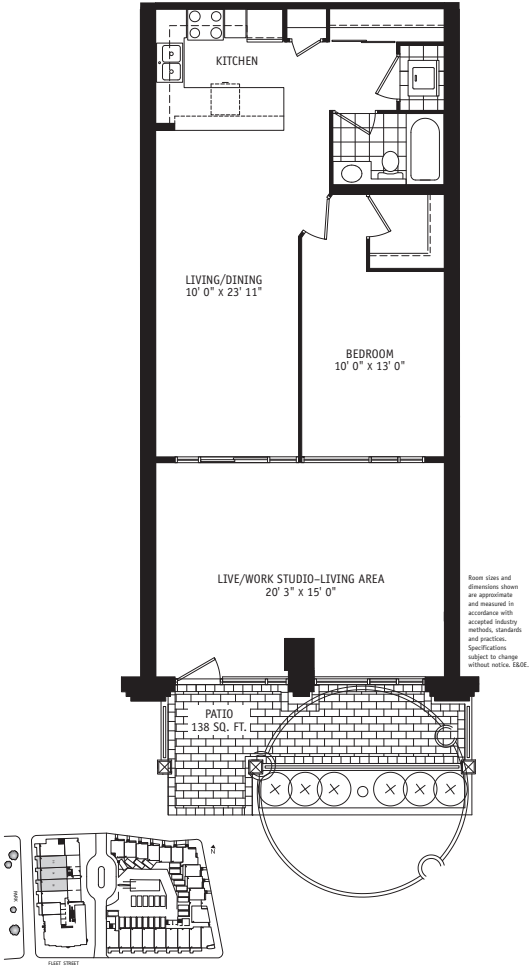

Suite 110

814 sq. ft. 1 Bedroom Live/Work Studio

Room sizes and dimensions shown are approximate and measured in accordance with accepted industry methods, standards and practices. Specifications subject to change without notice. E&OE.

Suite 103, 104, 105
1,026 sq. ft. 1 Bedroom Live/Work Studio

Suite 311-1011

737 sq. ft. 1 Bedroom + Den Suite

Room sizes and dimensions shown are approximate and measured in accordance with accepted industry methods, standards and practices. Specifications subject to change without notice. EDGE.

Suite 310-1010

737 sq. ft. 1 Bedroom + Den Suite

Room sizes and dimensions shown are approximate and measured in accordance with accepted industry methods, standards and practices. Specifications subject to change without notice. E&OE.

Soho Suite 305-2505

771 sq. ft. 2 Bedroom Suite

Room sizes and dimensions shown are approximate and measured in accordance with accepted industry methods, standards and practices. Specifications subject to change without notice. SLOE.