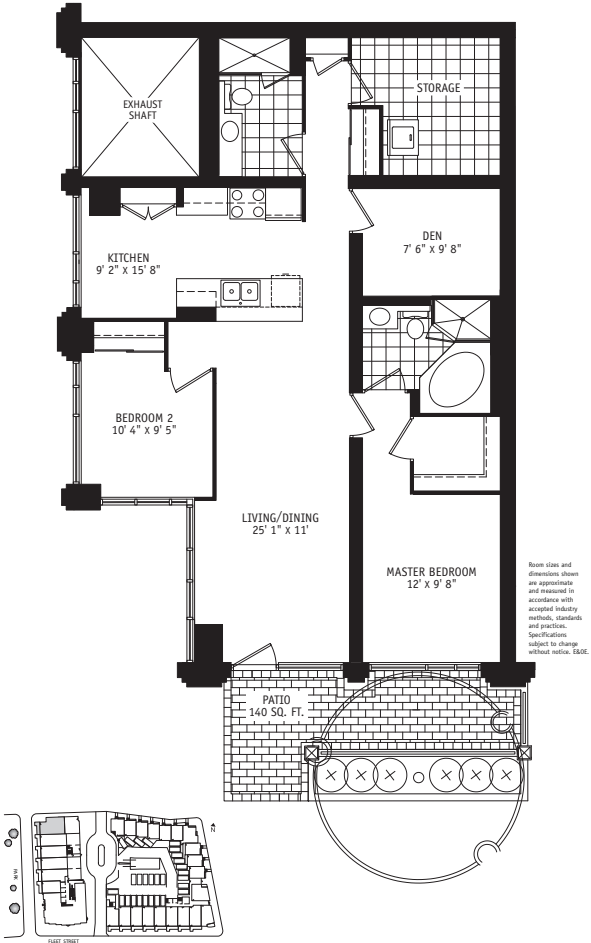

Suite 103, 104, 105
1,026 sq. ft. 1 Bedroom Live/Work Studio

Suite 311-1011

737 sq. ft. 1 Bedroom + Den Suite

Room sizes and dimensions shown are approximate and measured in accordance with accepted industry methods, standards and practices. Specifications subject to change without notice. EDGE.

Suite 310-1010

737 sq. ft. 1 Bedroom + Den Suite

Room sizes and dimensions shown are approximate and measured in accordance with accepted industry methods, standards and practices. Specifications subject to change without notice. E&OE.

Soho Suite 305-2505

771 sq. ft. 2 Bedroom Suite

Room sizes and dimensions shown are approximate and measured in accordance with accepted industry methods, standards and practices. Specifications subject to change without notice. SLOE.

Suite 106

1,201 sq. ft. 2 Bedroom + Den Suite

Suite 1308-1508, 2108-2408

1,385 sq. ft.

2 Bedroom + Den Suite