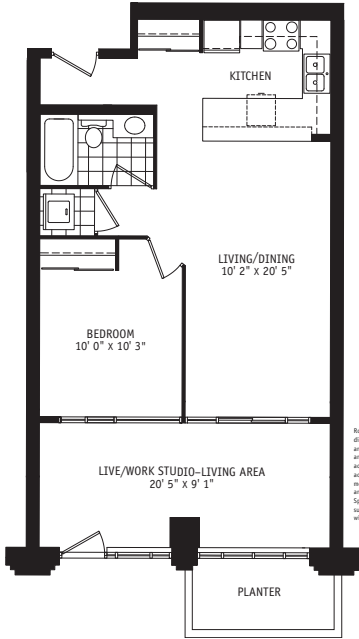

Suite 110

814 sq. ft. 1 Bedroom Live/Work Studio