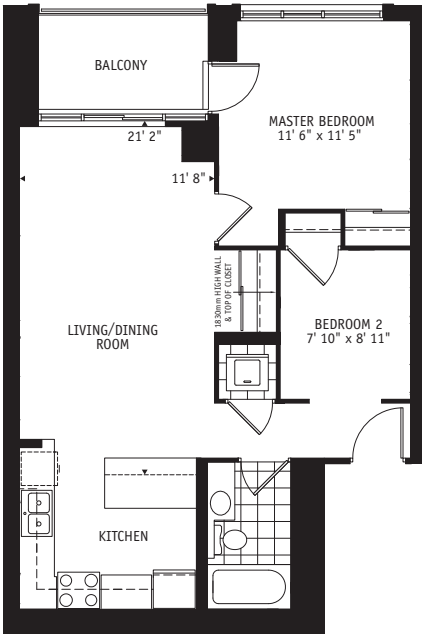

Soho Suite 305-2505

771 sq. ft. 2 Bedroom Suite