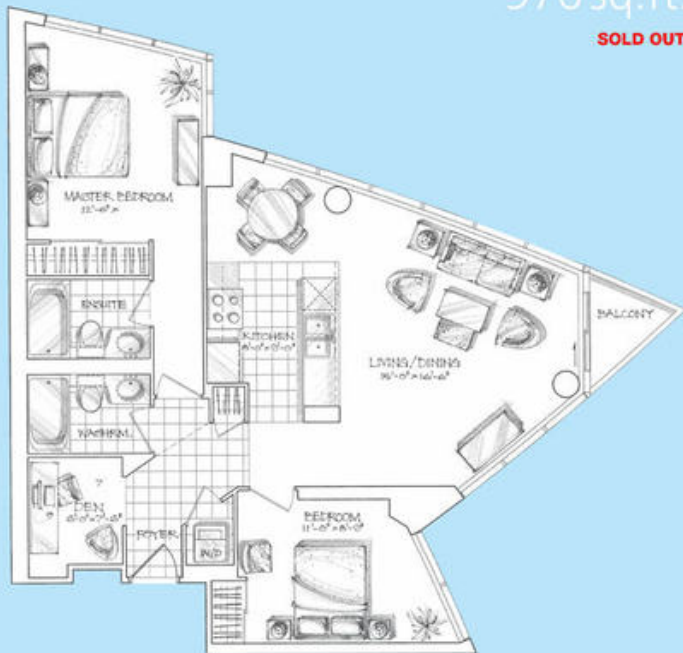

VIEW SUITES

key west

TWO BEDROOM + DEN

976 sq. ft.

SOLD OUT