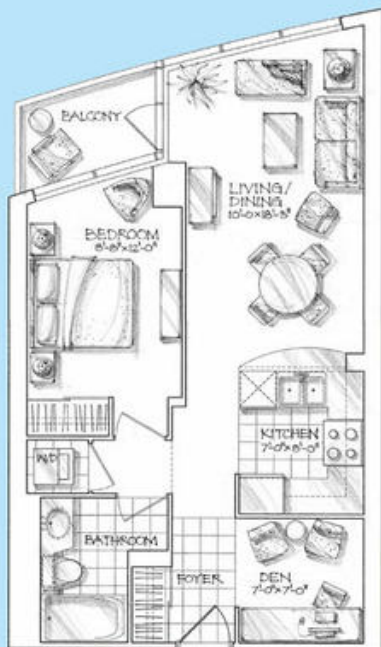

boca

ONE BEDROOM + DEN

624sq.ft.

SOLD OUT

2nd-8th Floors

2nd-7th Floors