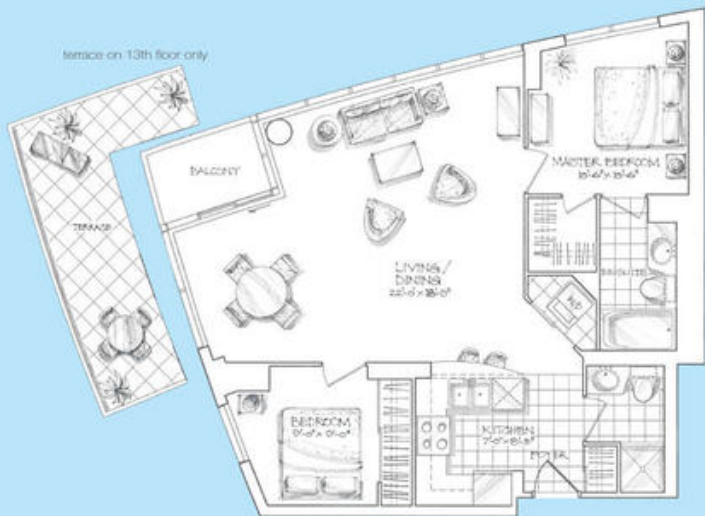

VIEW SUITES

atlantis

TWO BEDROOM

876 sq.ft.

SOLD OUT