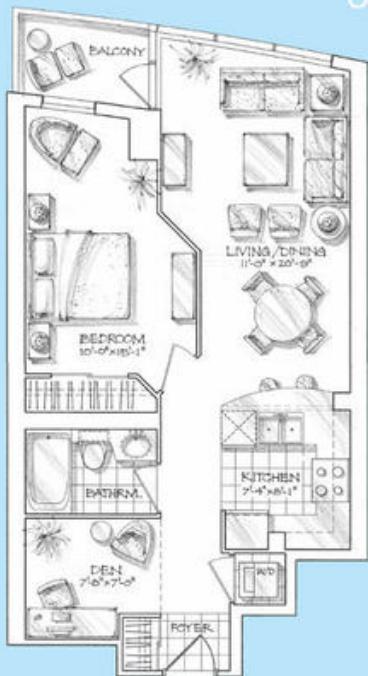

boca

ONE BEDROOM + DEN

624sq.ft.

SOLD OUT

2nd-8th Floors

2nd-7th Floors

All dimensions and drawings are approximate, information subject to change without notice. Actual square footage may vary from the actual floor plan. Furniture not included.

ventura

ONE BEDROOM + DEN

641 sq.ft.

All dimensions and drawings are approximate. All fixtures subject to change without notice. Actual square footage may vary from the listed floor plan. Furniture not included.

biscayne

ONE BEDROOM + DEN

642 sq. ft.

SOLD OUT

All dimensions and drawings are approximations. Information subject to change without notice. Actual square footage may vary from the total floor plan. Furniture not included.

monterey

ONE BEDROOM + DEN

663 sq. ft.

SOLD OUT

coral

ONE BEDROOM + DEN

681 sq.ft.

SOLD OUT