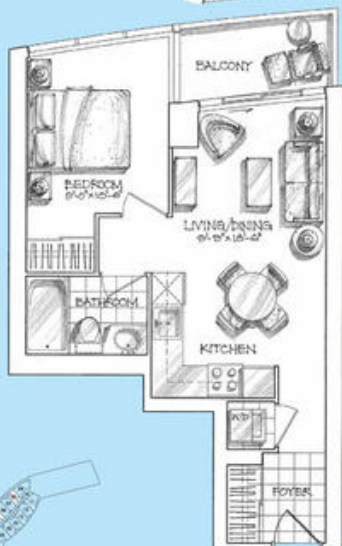

nassau

ONE BEDROOM

483 sq.ft.

SOLD OUT