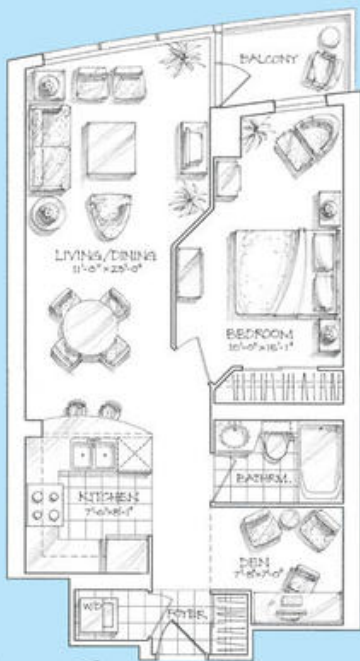

coral

ONE BEDROOM + DEN

681 sq.ft.

SOLD OUT