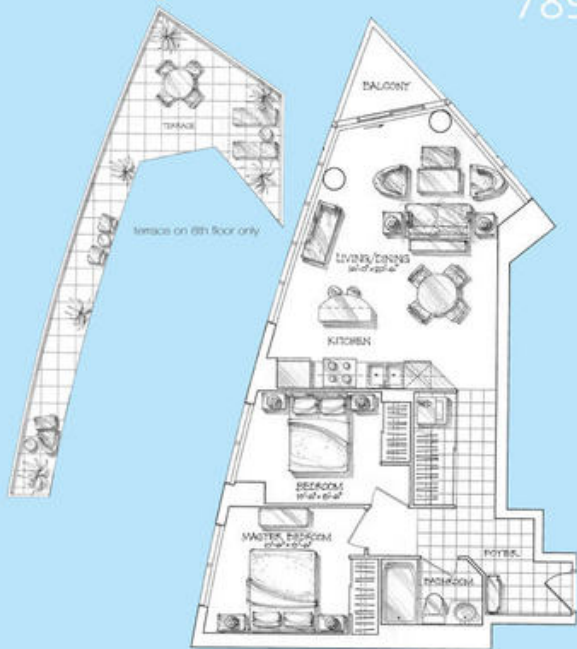

hampton

TWO BEDROOM

789 sq.ft.