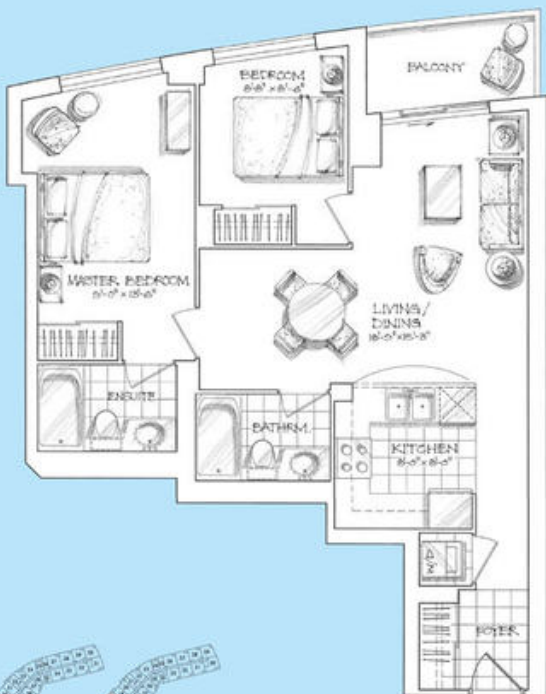

nevis

TWO BEDROOM

792 sq.ft.