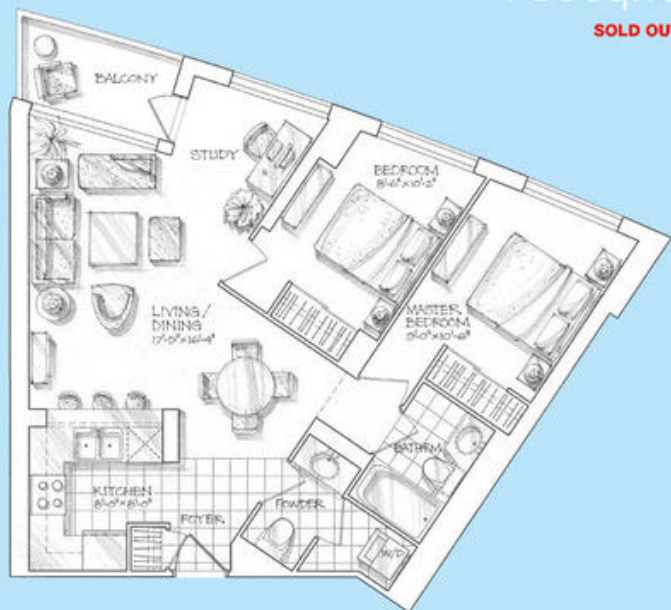

freepoint

TWO BEDROOM

780 sq.ft.

SOLD OUT