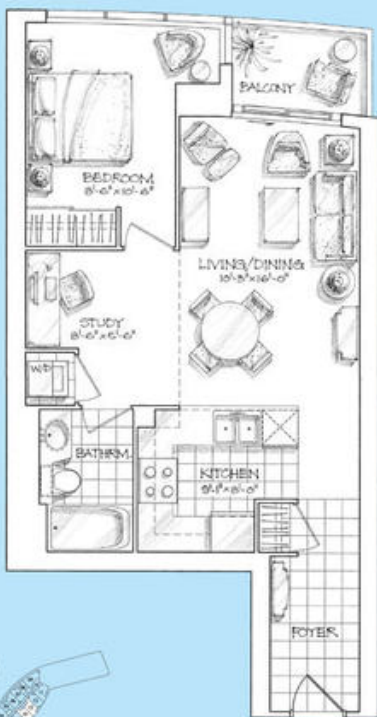

ventura

ONE BEDROOM + DEN

641 sq.ft.