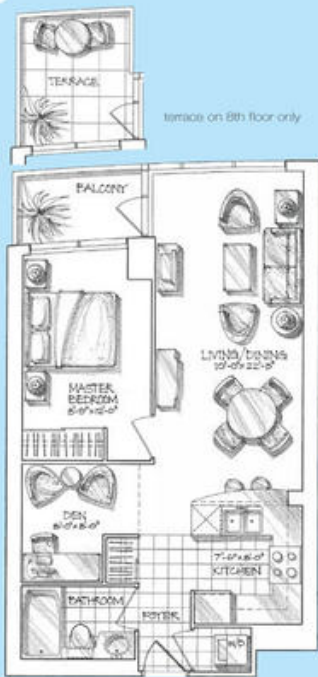

biscayne

ONE BEDROOM + DEN

642 sq. ft.

SOLD OUT