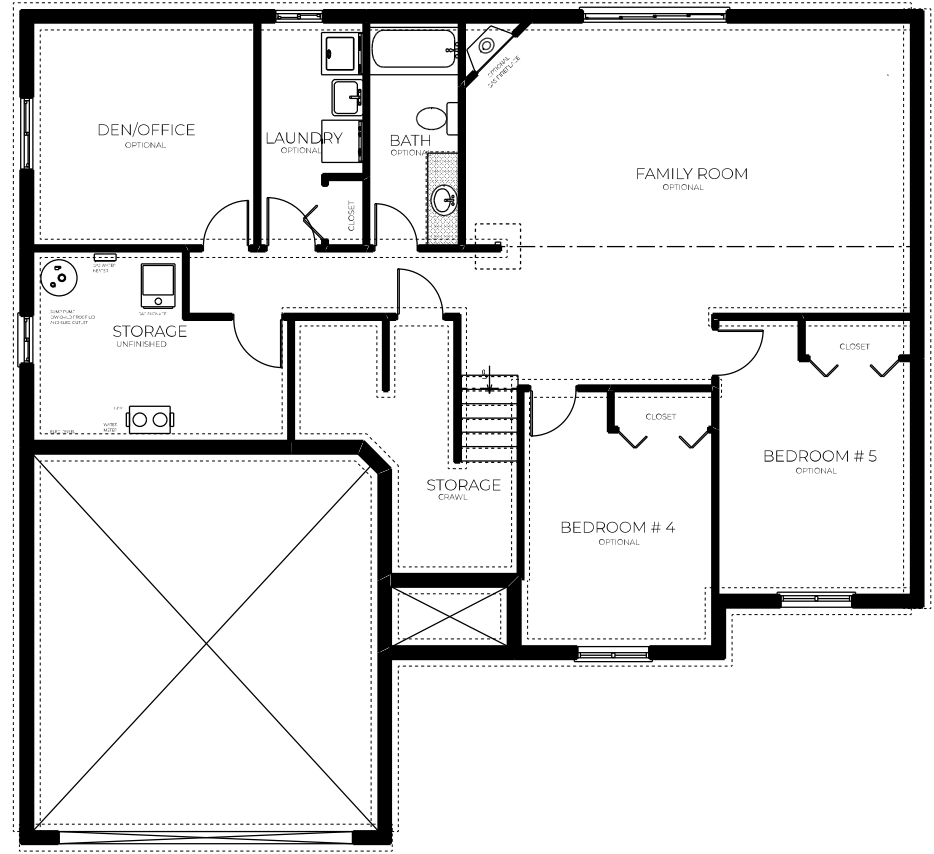

HILLSIDE
MEADOWS

OPTIONAL

MAGNOLIA

3-BEDROOM BUNGALOW
1,509 SQ.FT. MAIN FLOOR AREA

MAIN FLOOR PLAN

LOWER FLOOR PLAN

MAGNOLIA

1,509 SQ.FT. MAIN FLOOR AREA

1,125 OPTIONAL LOWER FLOOR AREA

438 SQ.FT. GARAGE AREA