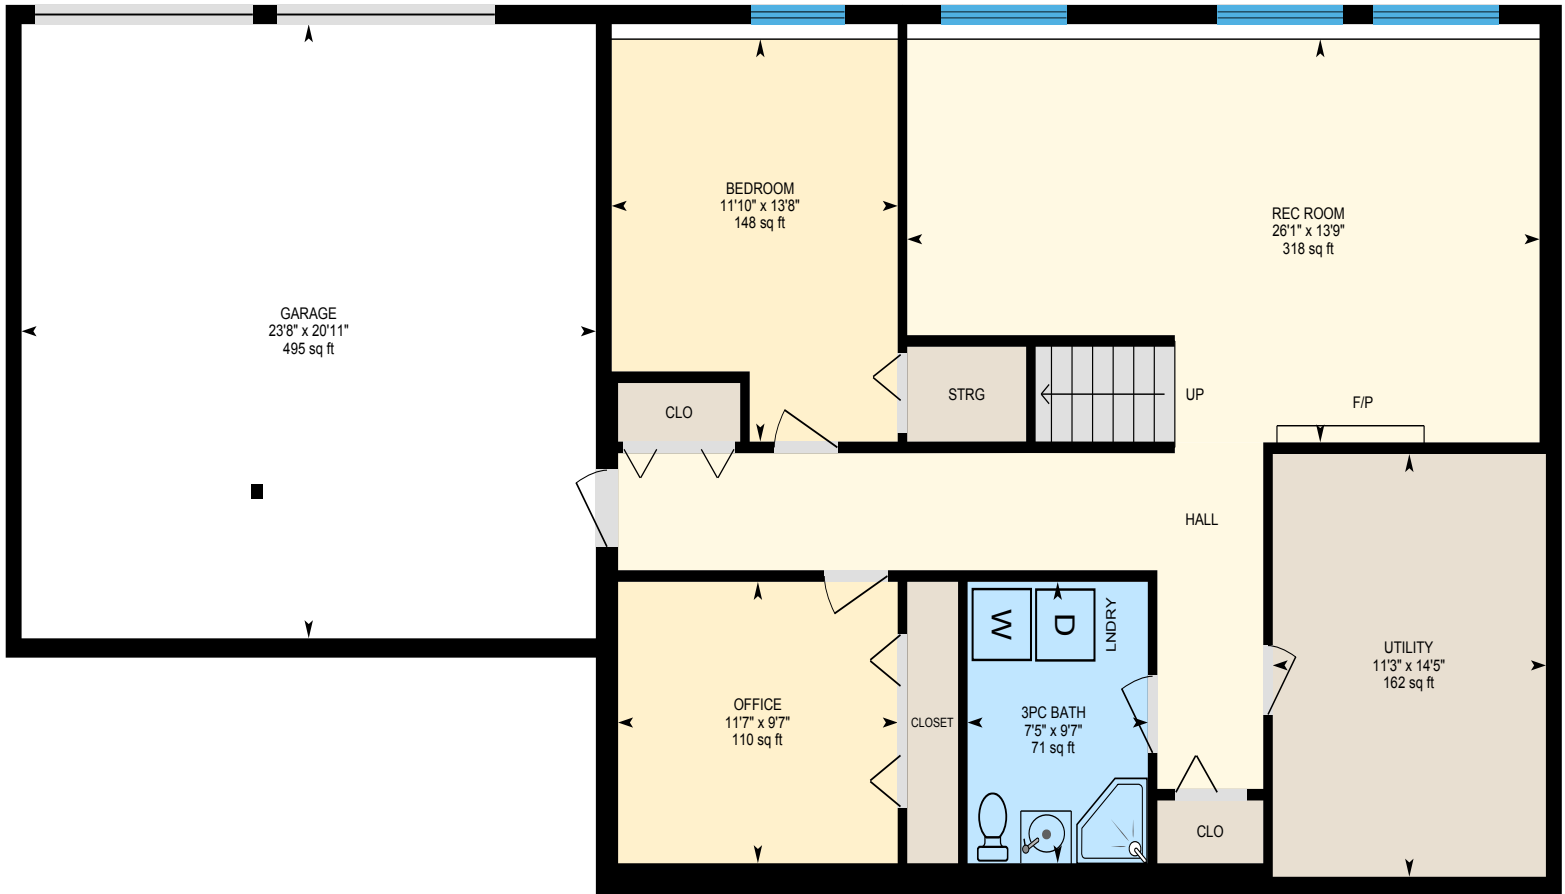

MAIN FLOOR

7961 SILVER STAR ROAD
1240 sq. feet

LOWER FLOOR

7961 SILVER STAR ROAD

1006 sq. feet

MARTY GILBERT
REAL ESTATE AGENT
RE/MAX