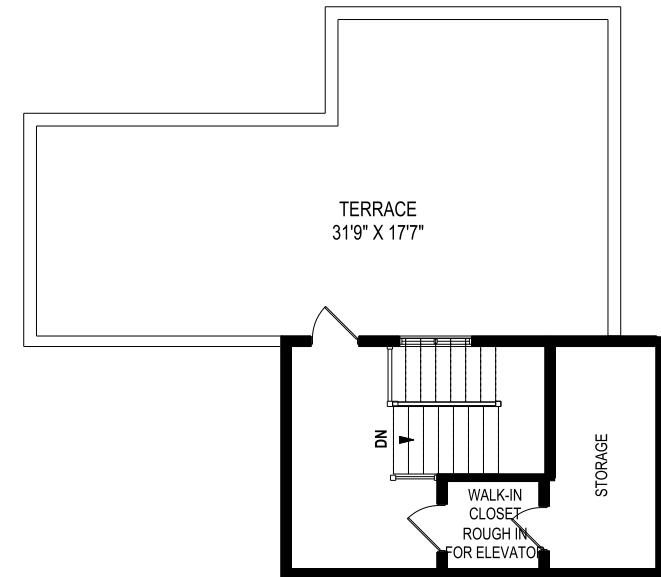

LOWER LEVEL FLOOR PLAN
2080 SQUARE FEET
CEILING HEIGHT 8'9"

THIRD FLOOR PLAN
293 SQUARE FEET