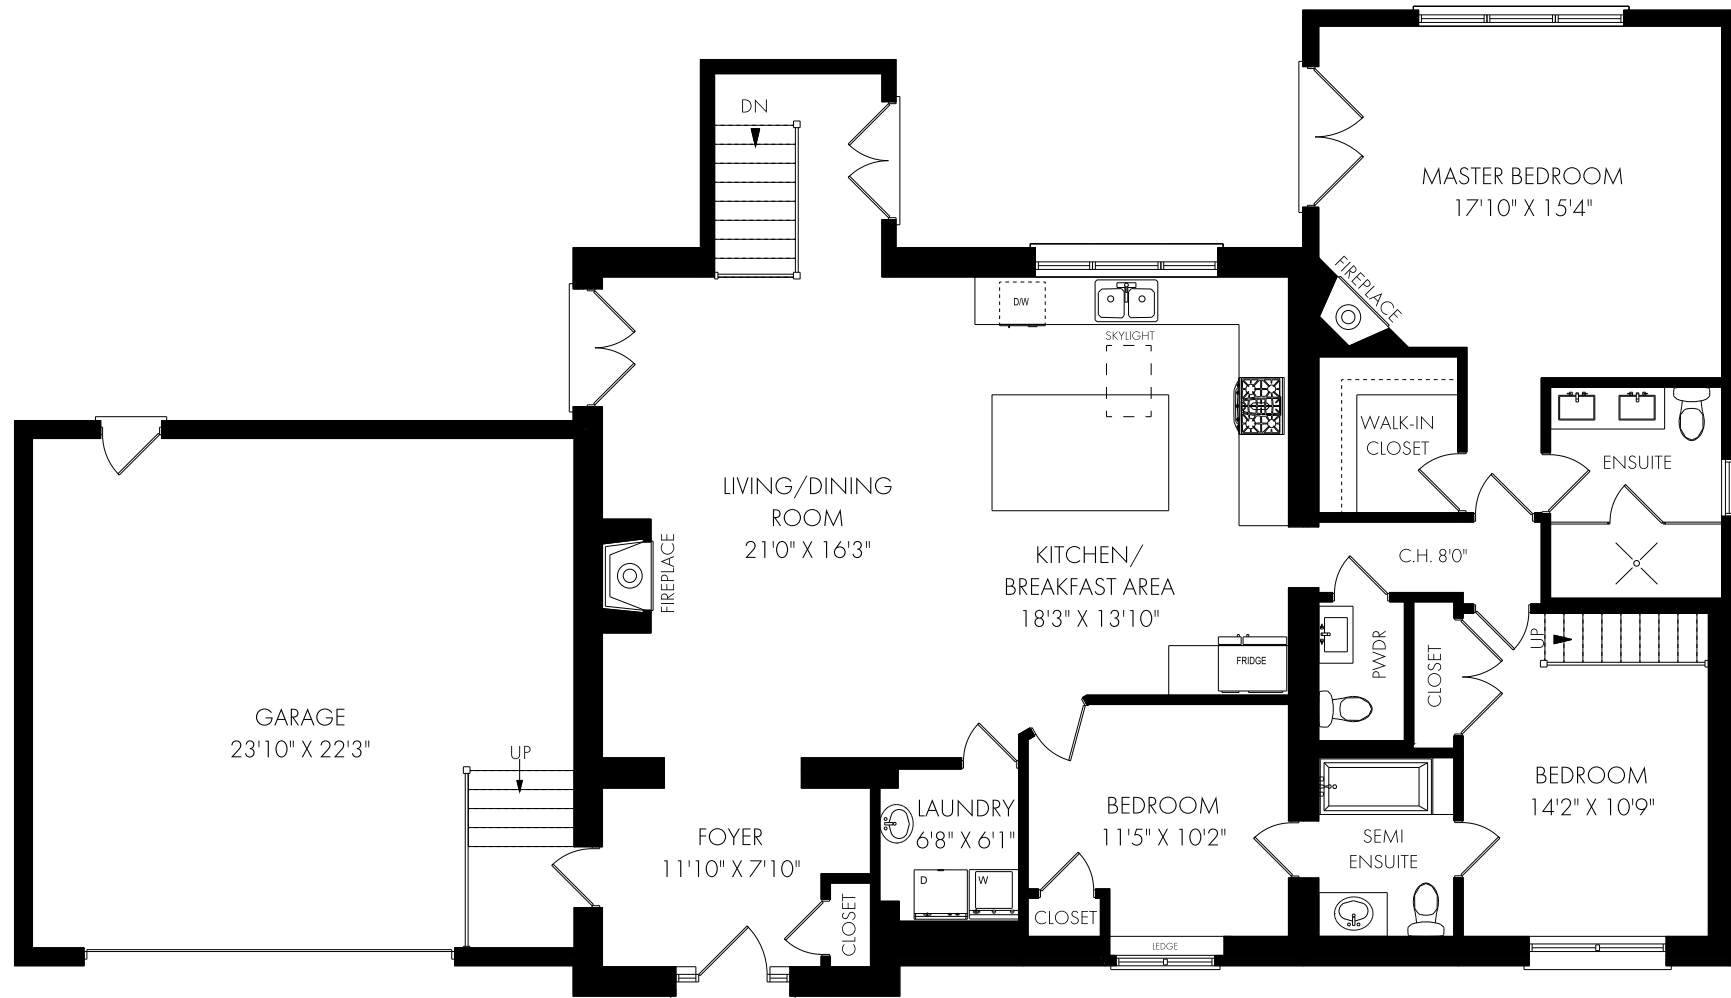

**LOWER LEVEL - 1144 SQUARE FEET**

**LOFT - 268 SQUARE FEET**

CEILING HEIGHT 8'0"  
**MAIN FLOOR - 1897 SQUARE FEET**