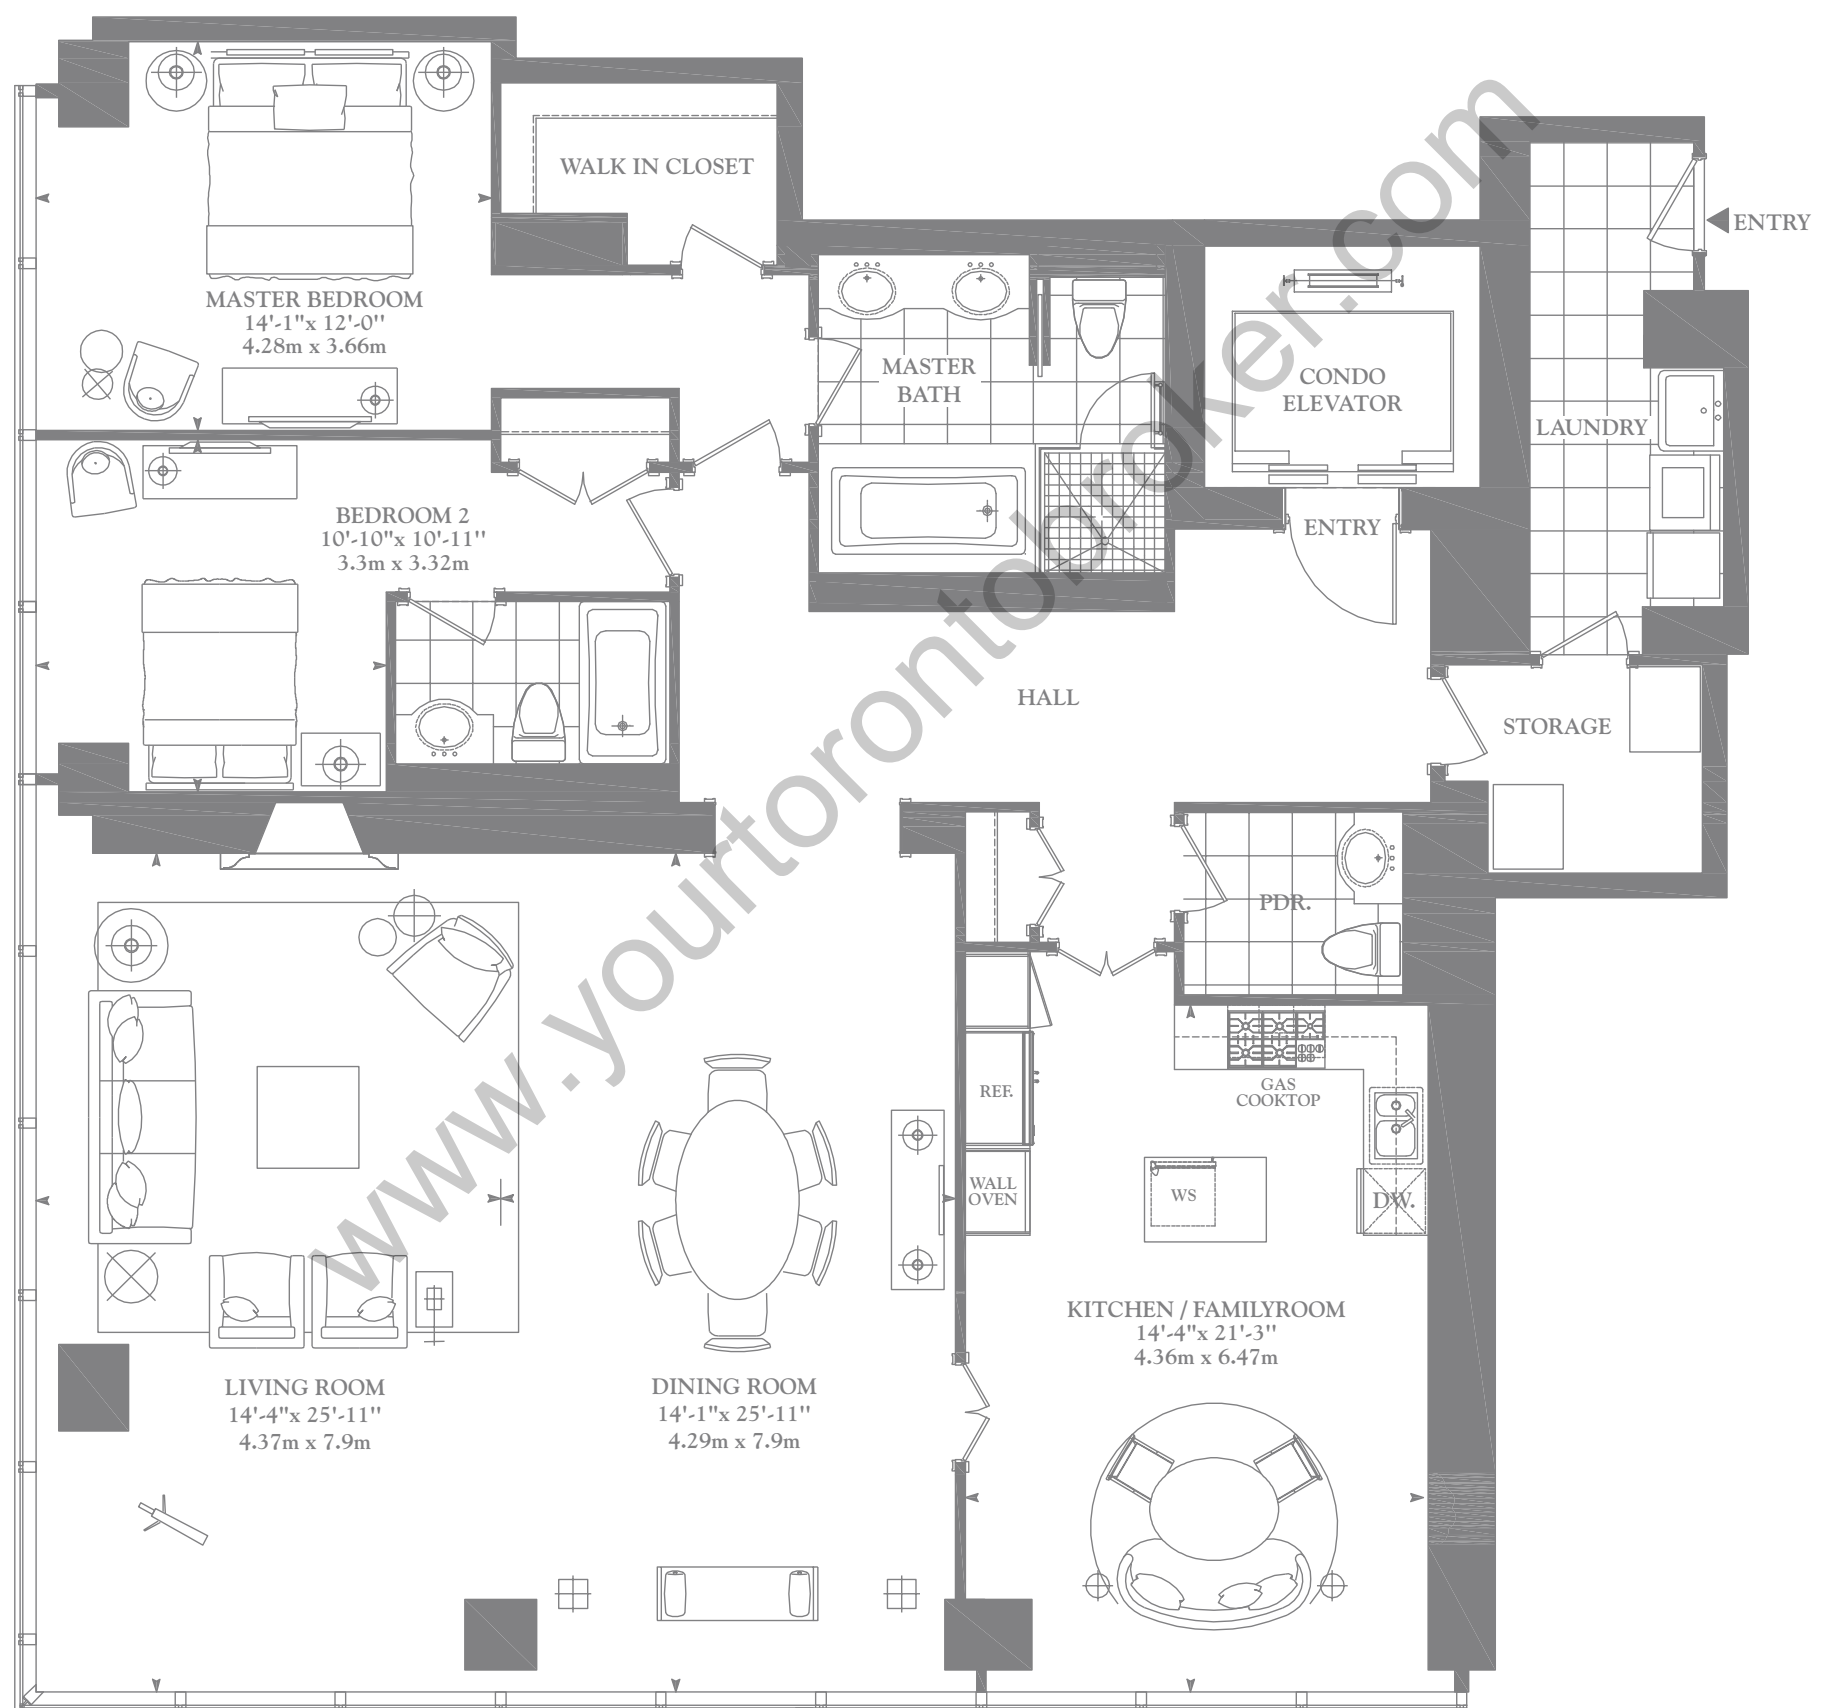

THE RESIDENCES®
AT THE RITZ-CARLTON, TORONTO

THE VERONA B

2,286 SQ. FT. (212 M²) / UNIT 40-06 / 2 BEDROOM

FLOORS 33 - 42

Prices and specifications subject to change without notice. E. & O.E. All renderings and images are artist's concept. All drawings and dimensions are approximate. Actual square footage may vary from the stated floor plan. Furniture not included.