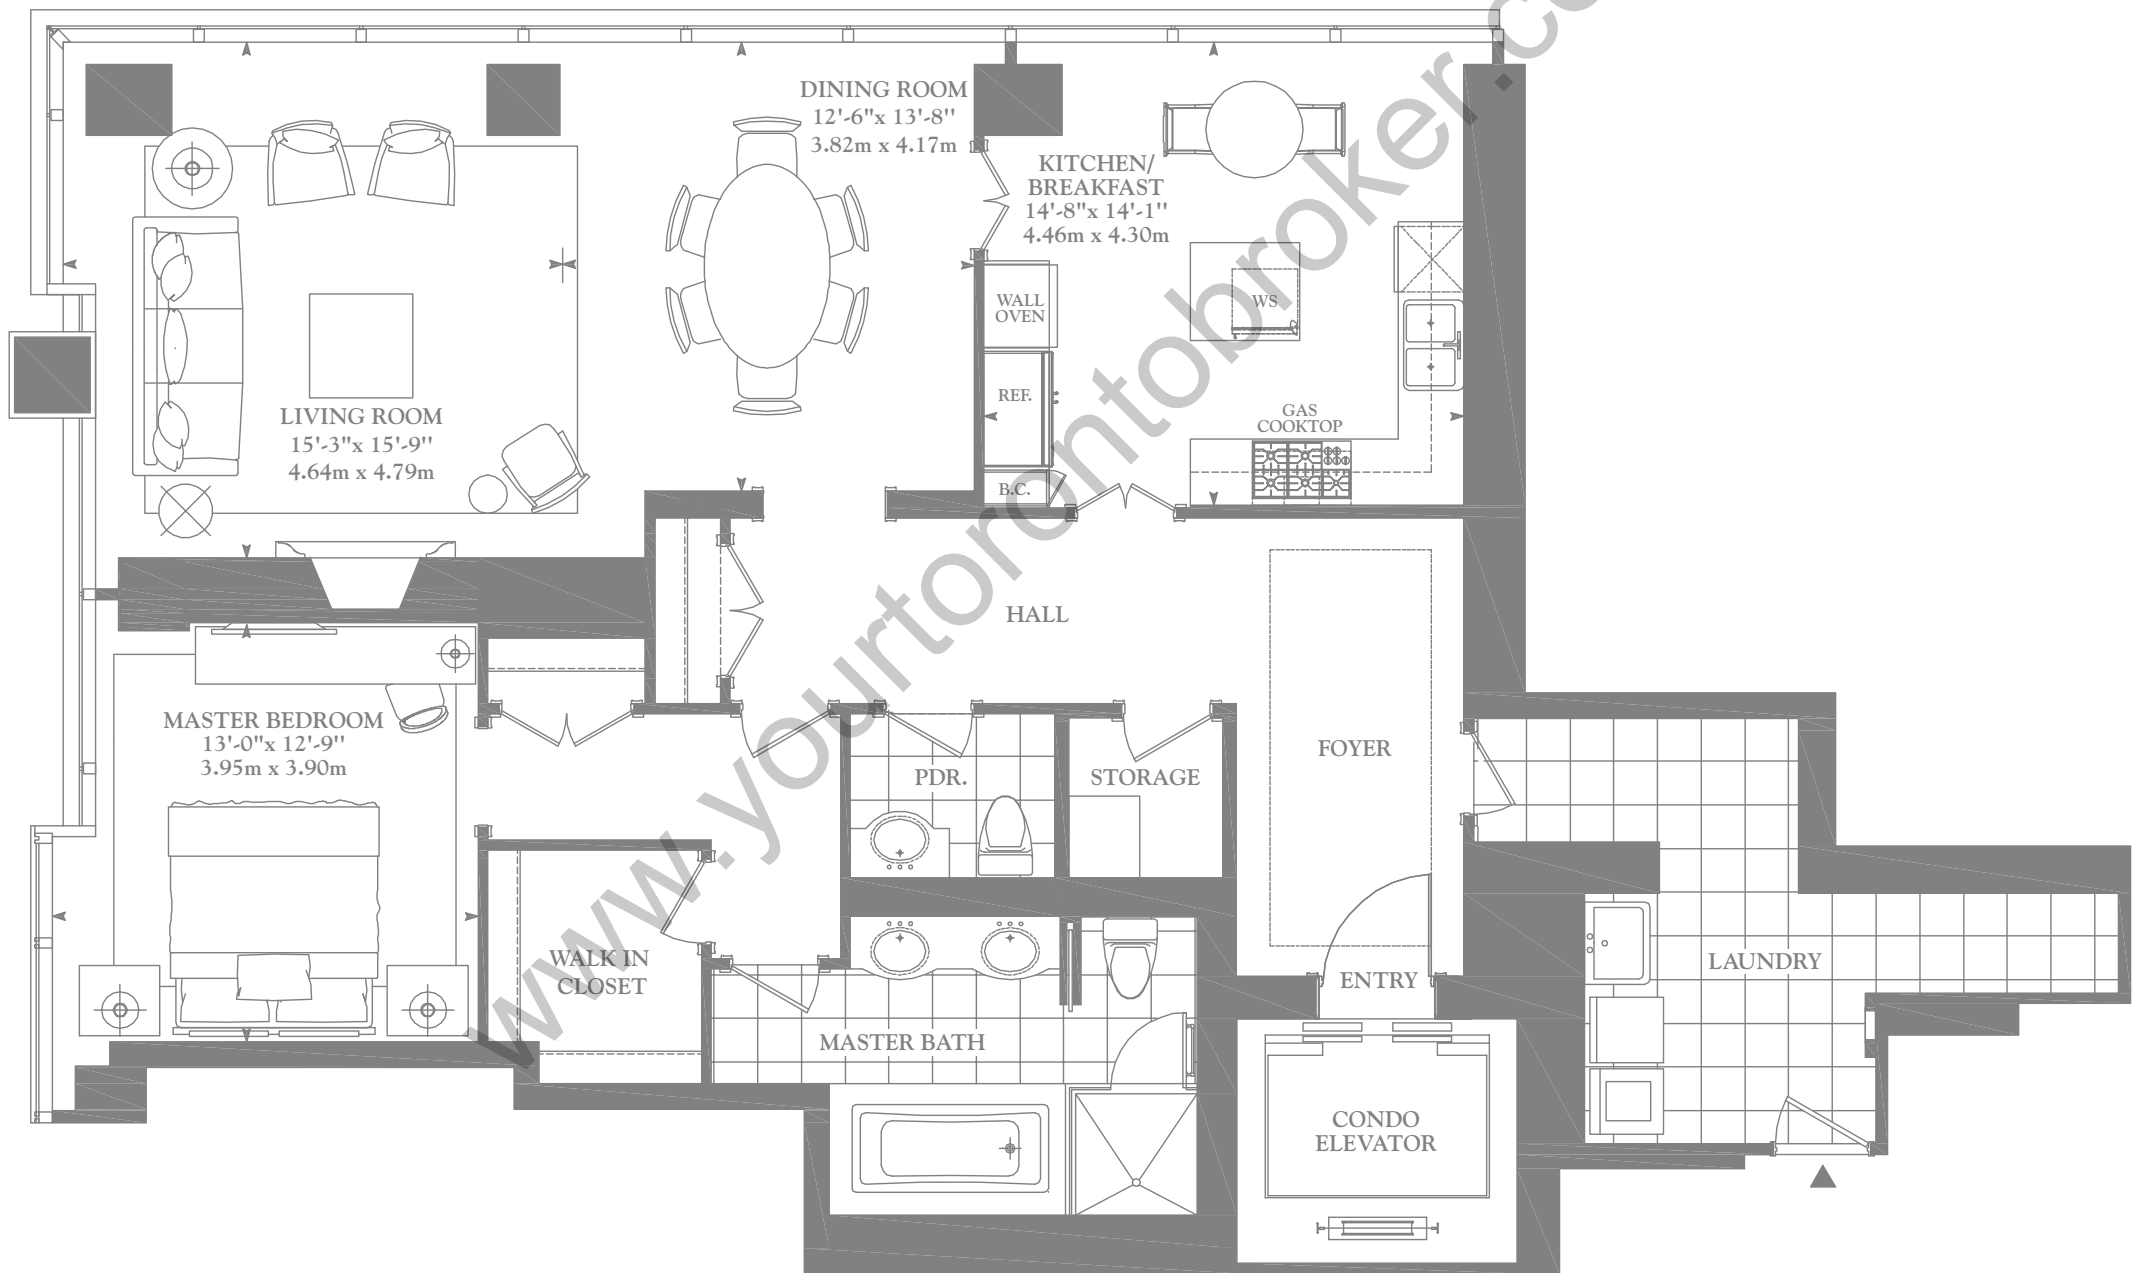

THE RESIDENCES®
AT THE RITZ-CARLTON, TORONTO

THE RODEO DRIVE B

1,655 SQ. FT. (154 M²) / UNIT 33-42-01 / 1 BEDROOM

FLOORS 33 - 42

Prices and specifications subject to change without notice. E. & O.E. All renderings and images are artist's concept. All drawings and dimensions are approximate. Actual square footage may vary from the stated floor plan. Furniture not included.