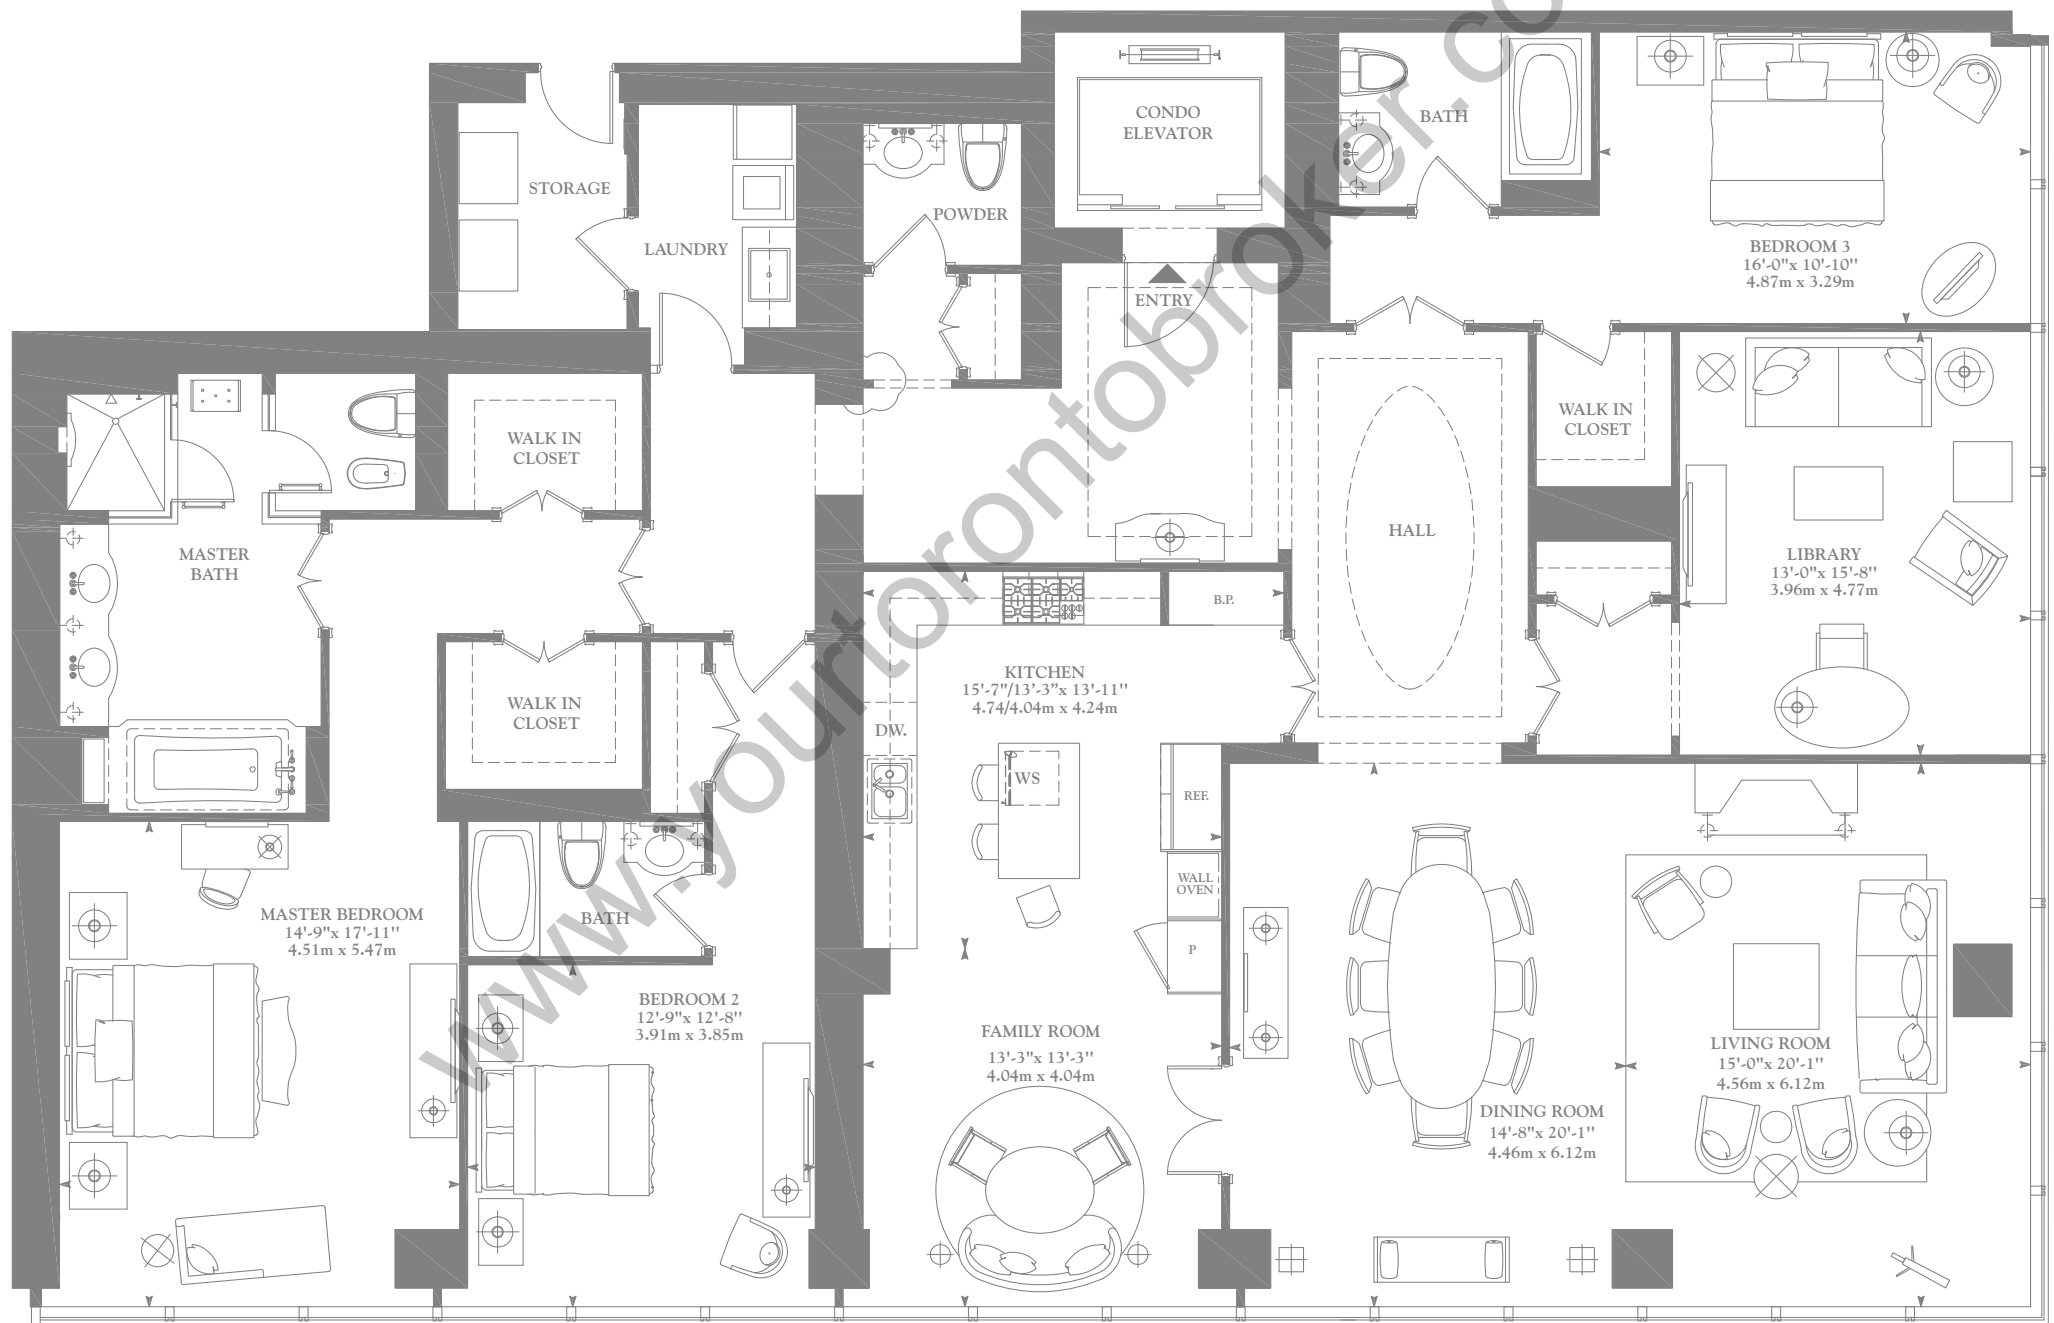

THE RESIDENCES®
AT THE RITZ-CARLTON, TORONTO

THE NEWBURY

3,284 SQ. FT. (305 M²) / UNIT 45-03 / 3 BEDROOM + LIBRARY

FLOORS 43 - 50

Prices and specifications subject to change without notice. E. & O.E. All renderings and images are artist's concept. All drawings and dimensions are approximate. Actual square footage may vary from the stated floor plan. Furniture not included.