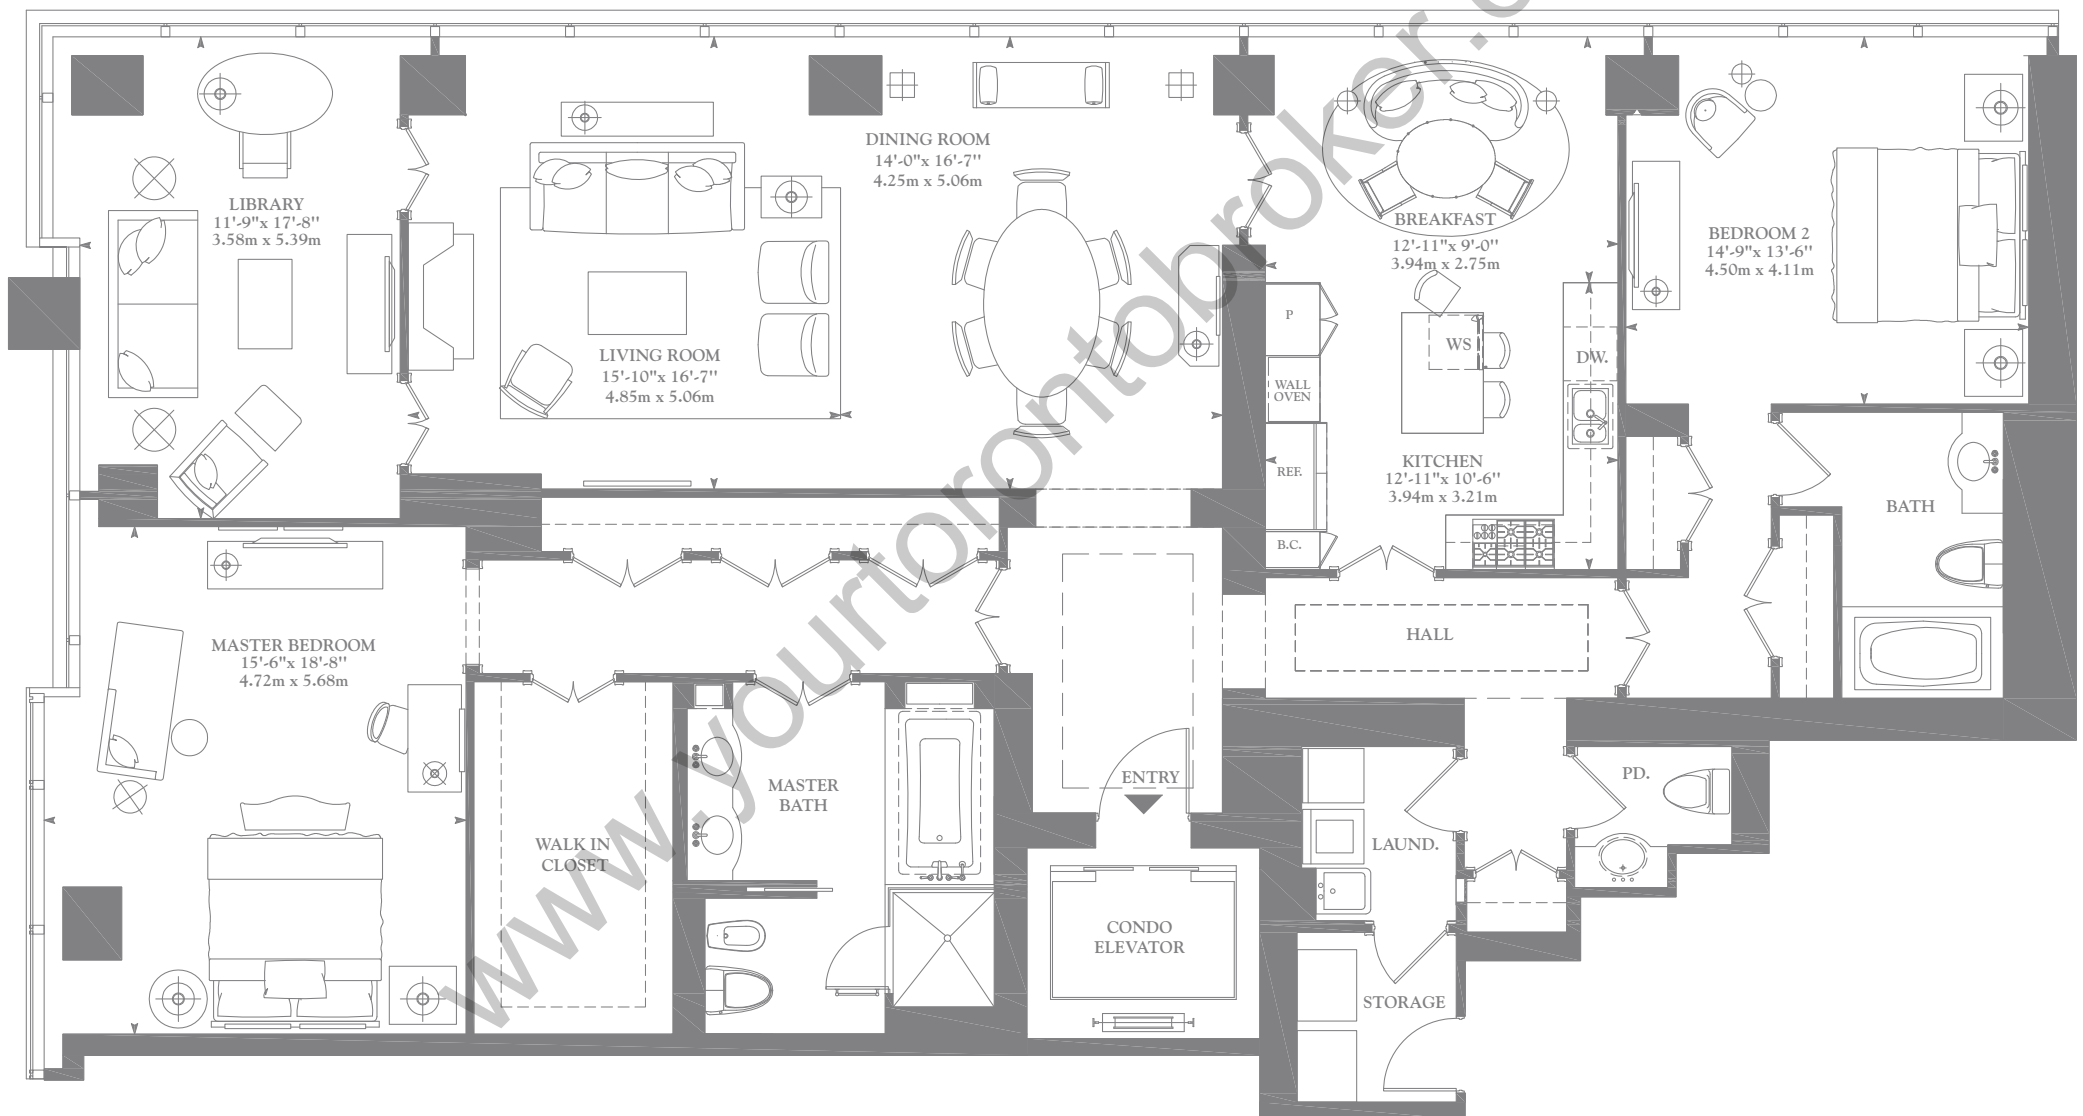

THE RESIDENCES®
AT THE RITZ-CARLTON, TORONTO

THE MONTE CARLO

2,557 SQ. FT. (238 M²) / UNIT 43-50-01 / 2 BEDROOM + LIBRARY

FLOORS 43-50

Prices and specifications subject to change without notice. E.&O.E. All renderings and images are artist's concept. All drawings and dimensions are approximate. Actual square footage may vary from the stated floor plan. Furniture not included.