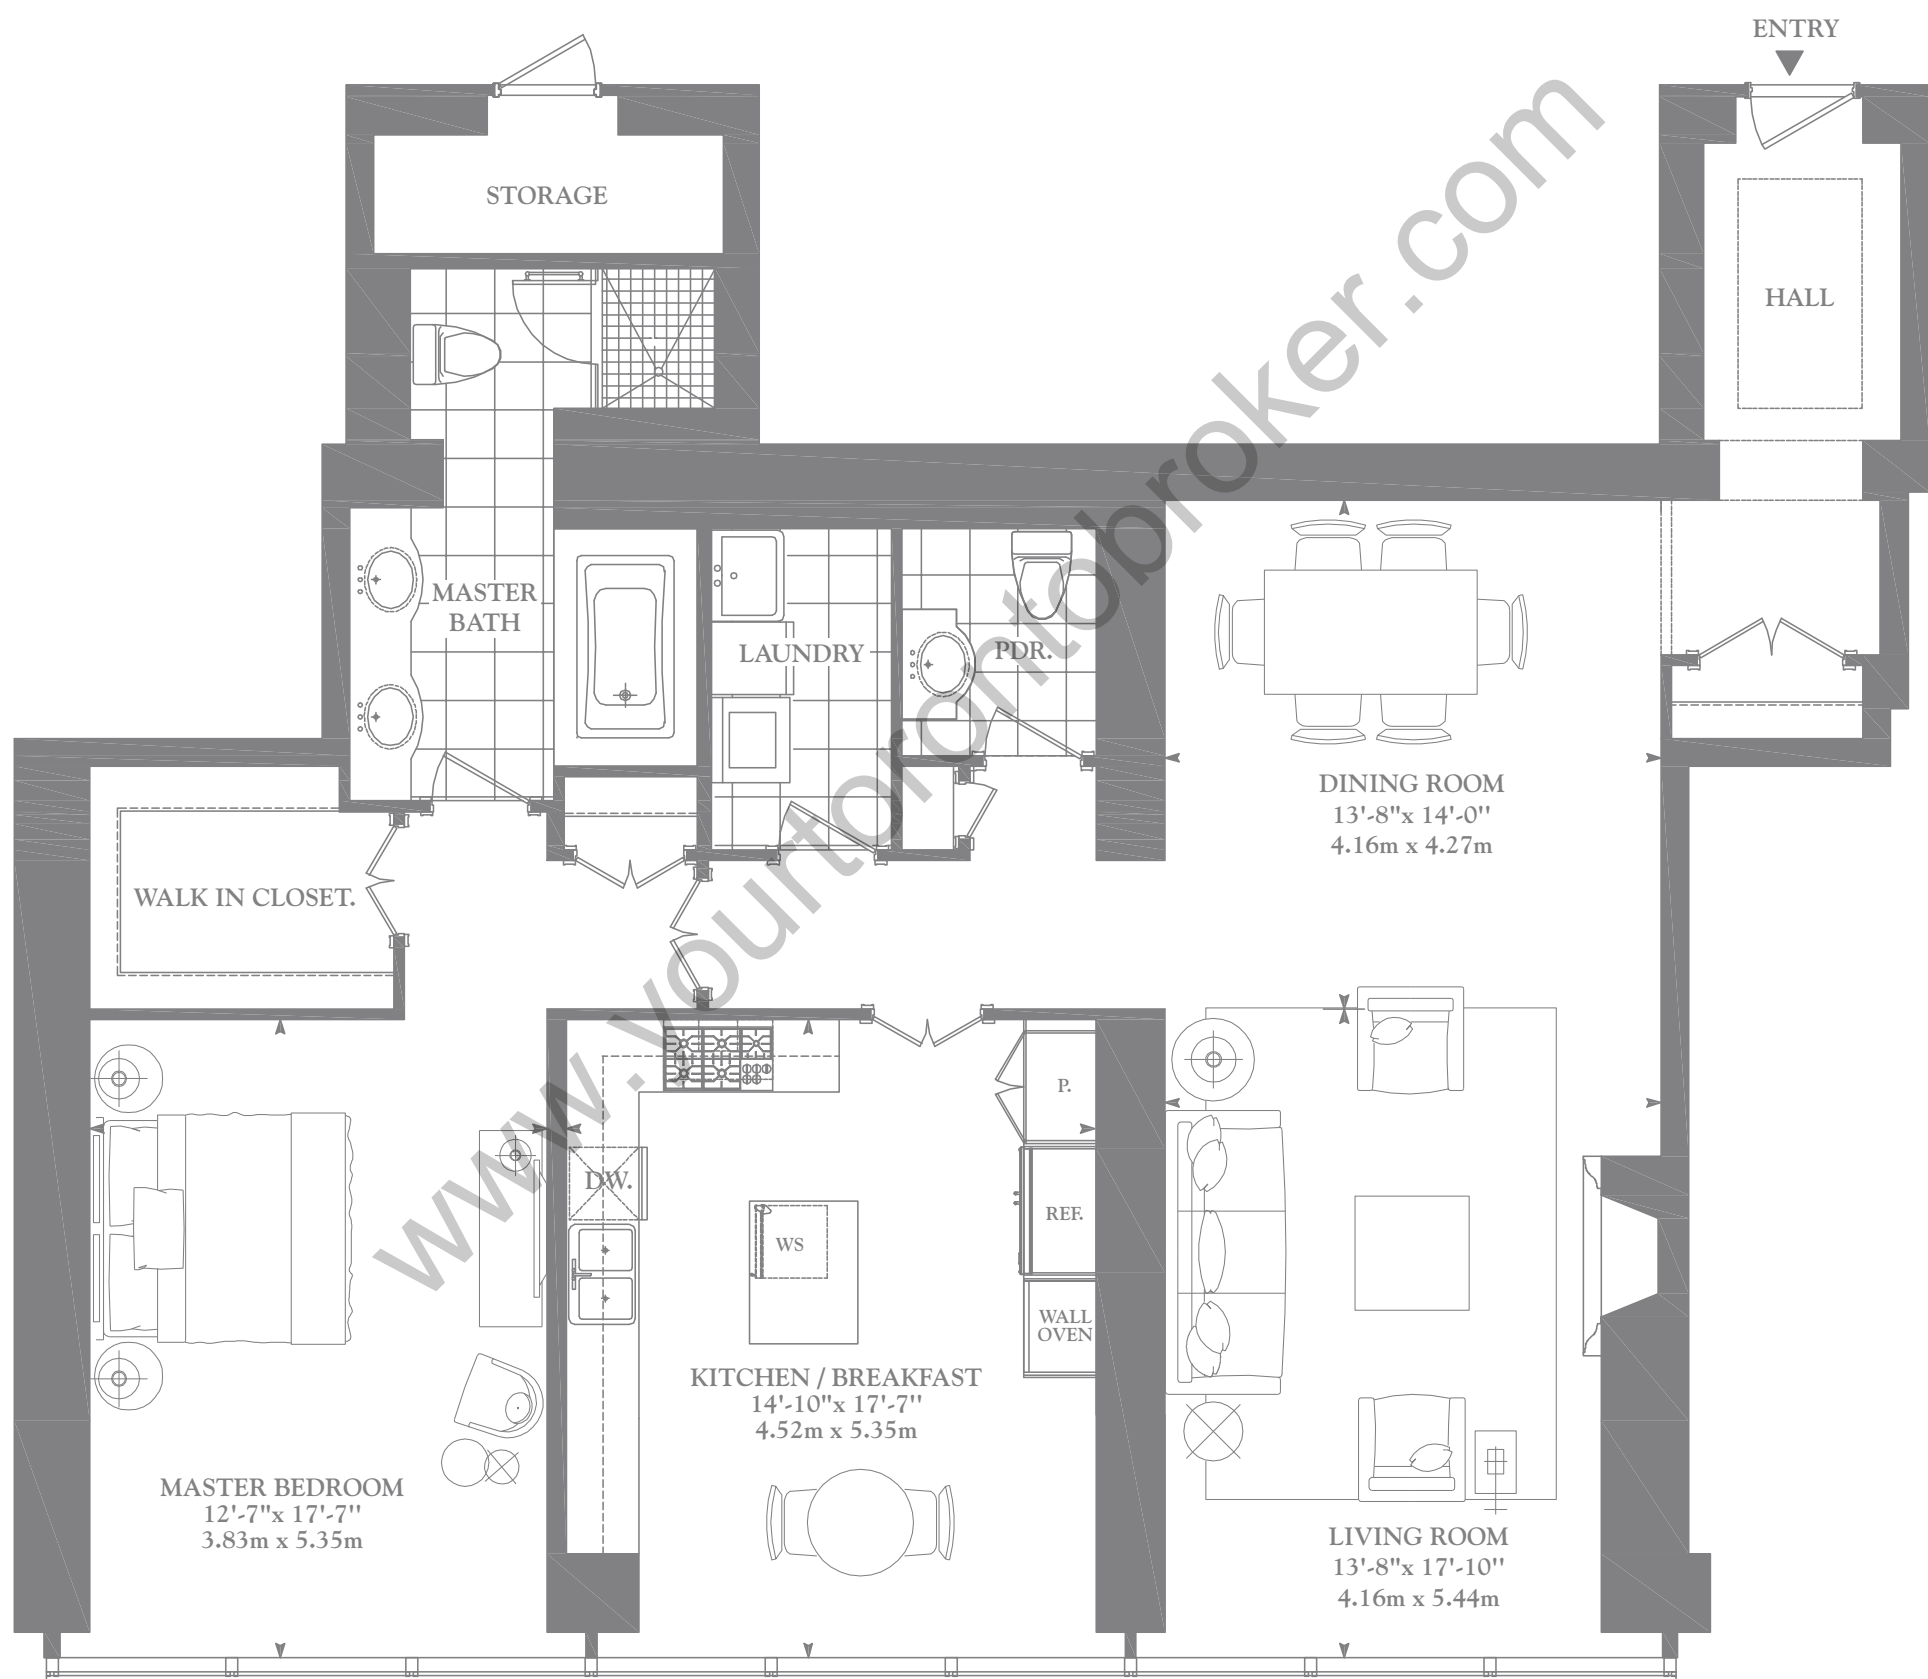

THE RESIDENCES®
AT THE RITZ-CARLTON, TORONTO

THE MADISON AVENUE B

1,678 SQ. FT. (155.89 M²) / UNIT 40-05 / 1 BEDROOM

FLOORS 33 - 42

Prices and specifications subject to change without notice. E. & O.E. All renderings and images are artist's concept. All drawings and dimensions are approximate. Actual square footage may vary from the stated floor plan. Furniture not included.