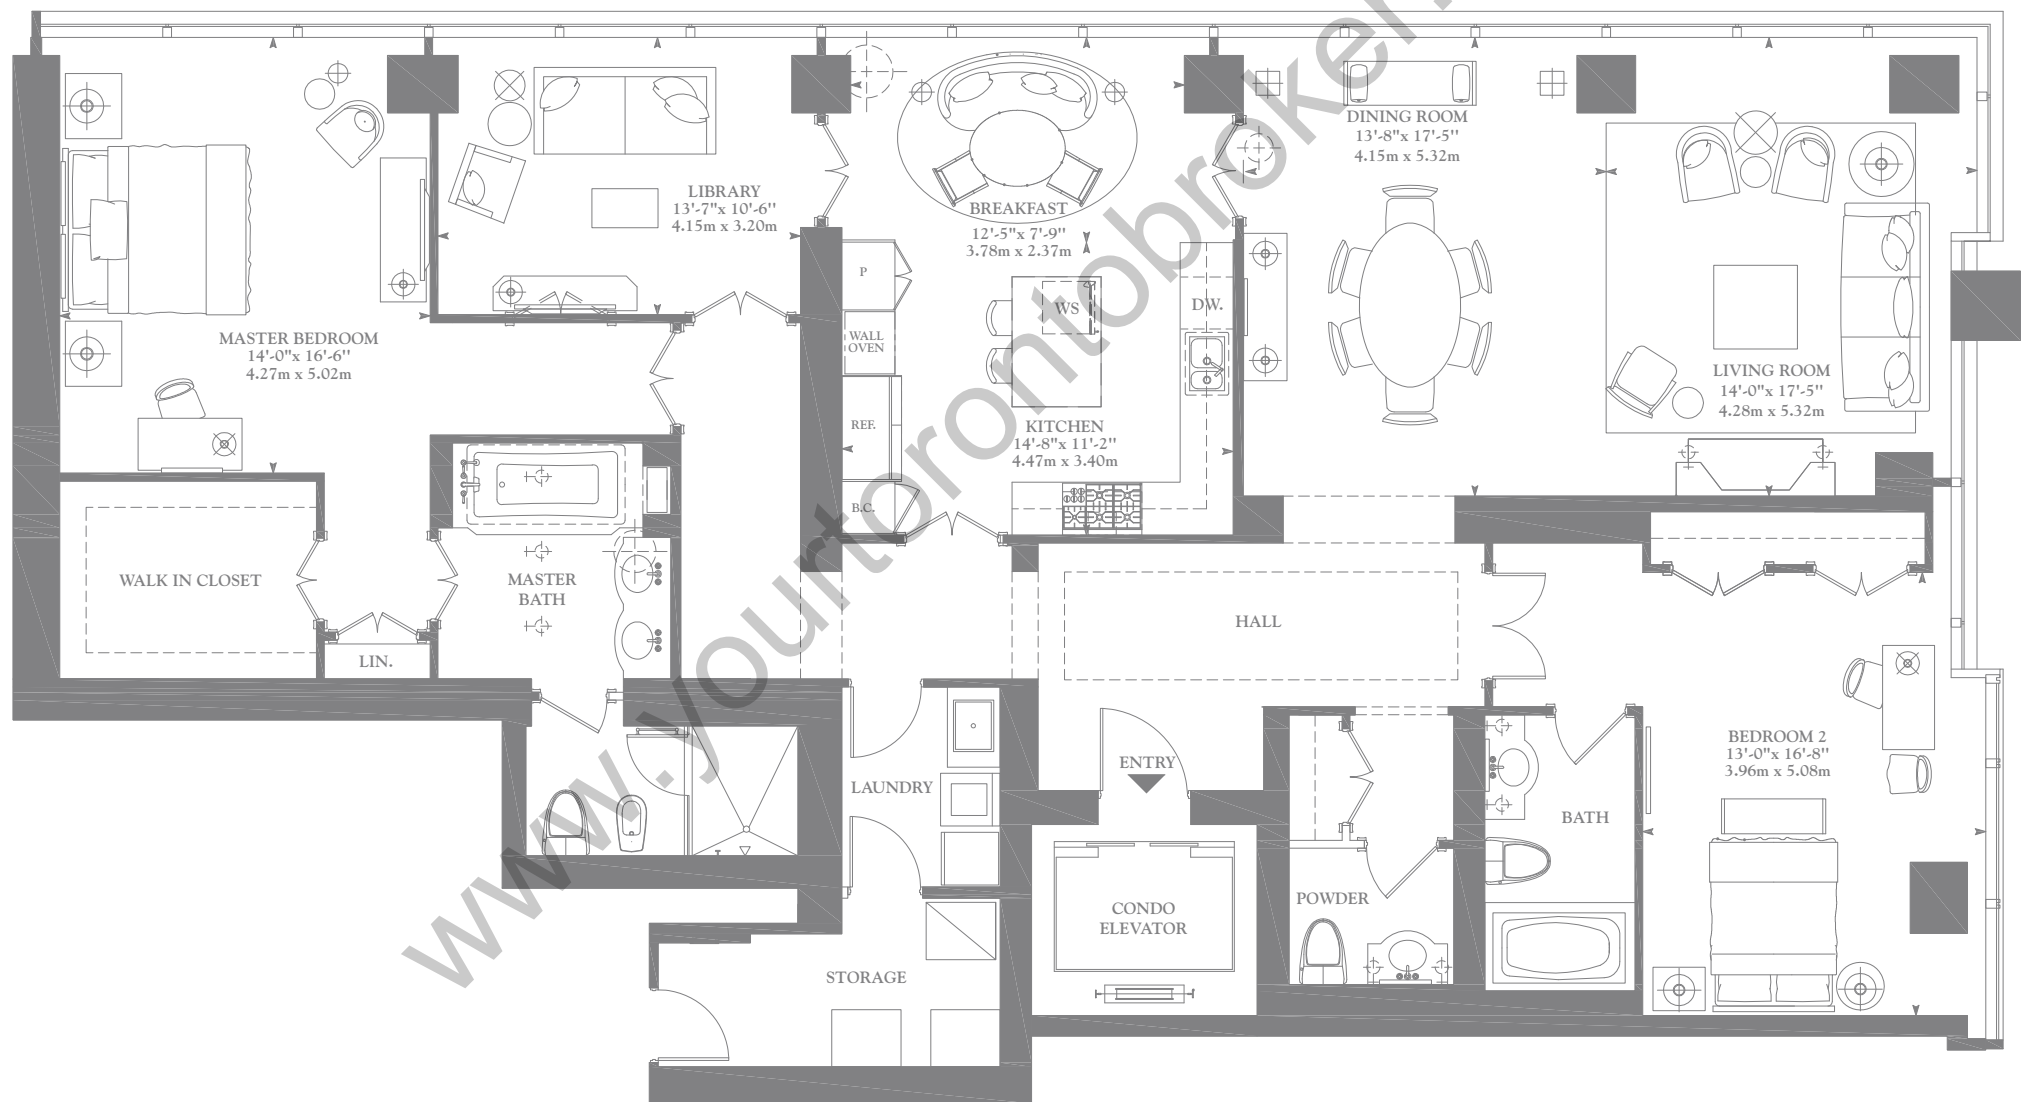

# THE CHARLESTON

2,525 SQ. FT. (235 M<sup>2</sup>) / UNIT 43-50-02 / 2 BEDROOM + LIBRARY

FLOORS 43 - 50

Prices and specifications subject to change without notice. E. & O.E. All renderings and images are artist's concept. All drawings and dimensions are approximate. Actual square footage may vary from the stated floor plan. Furniture not included.