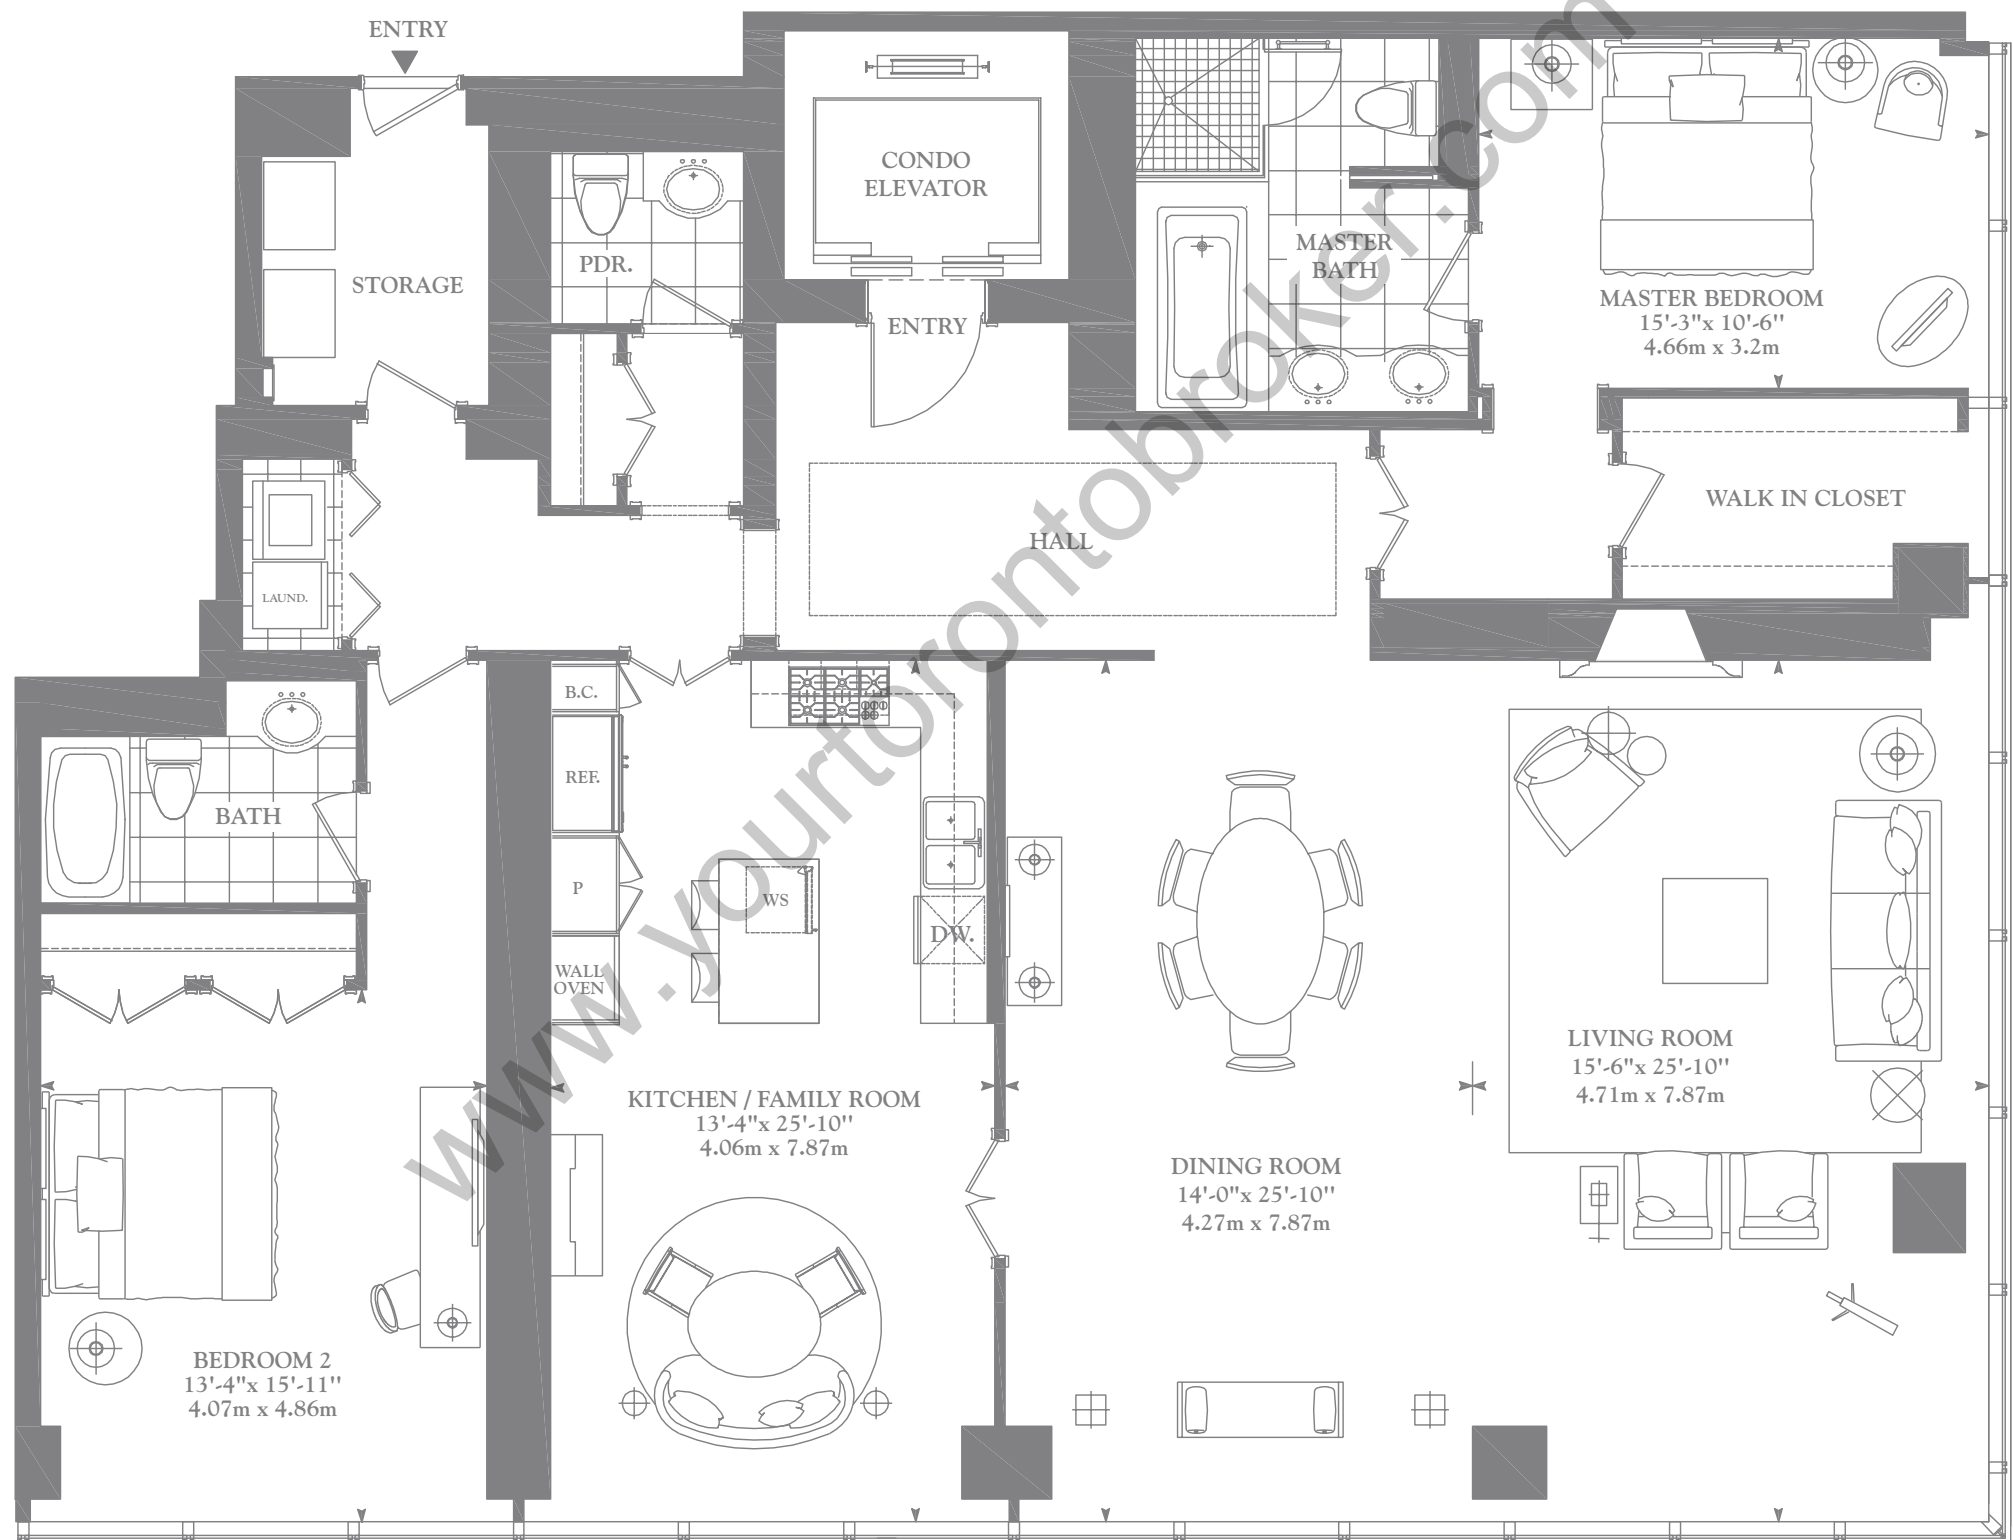

THE RESIDENCES®
AT THE RITZ-CARLTON, TORONTO

THE BORDEAUX B

2,470 SQ. FT. (229.4 M²) / UNIT 40-04 / 2 BEDROOM

FLOORS 33 - 42

Prices and specifications subject to change without notice. E. & O.E. All renderings and images are artist's concept. All drawings and dimensions are approximate. Actual square footage may vary from the stated floor plan. Furniture not included.