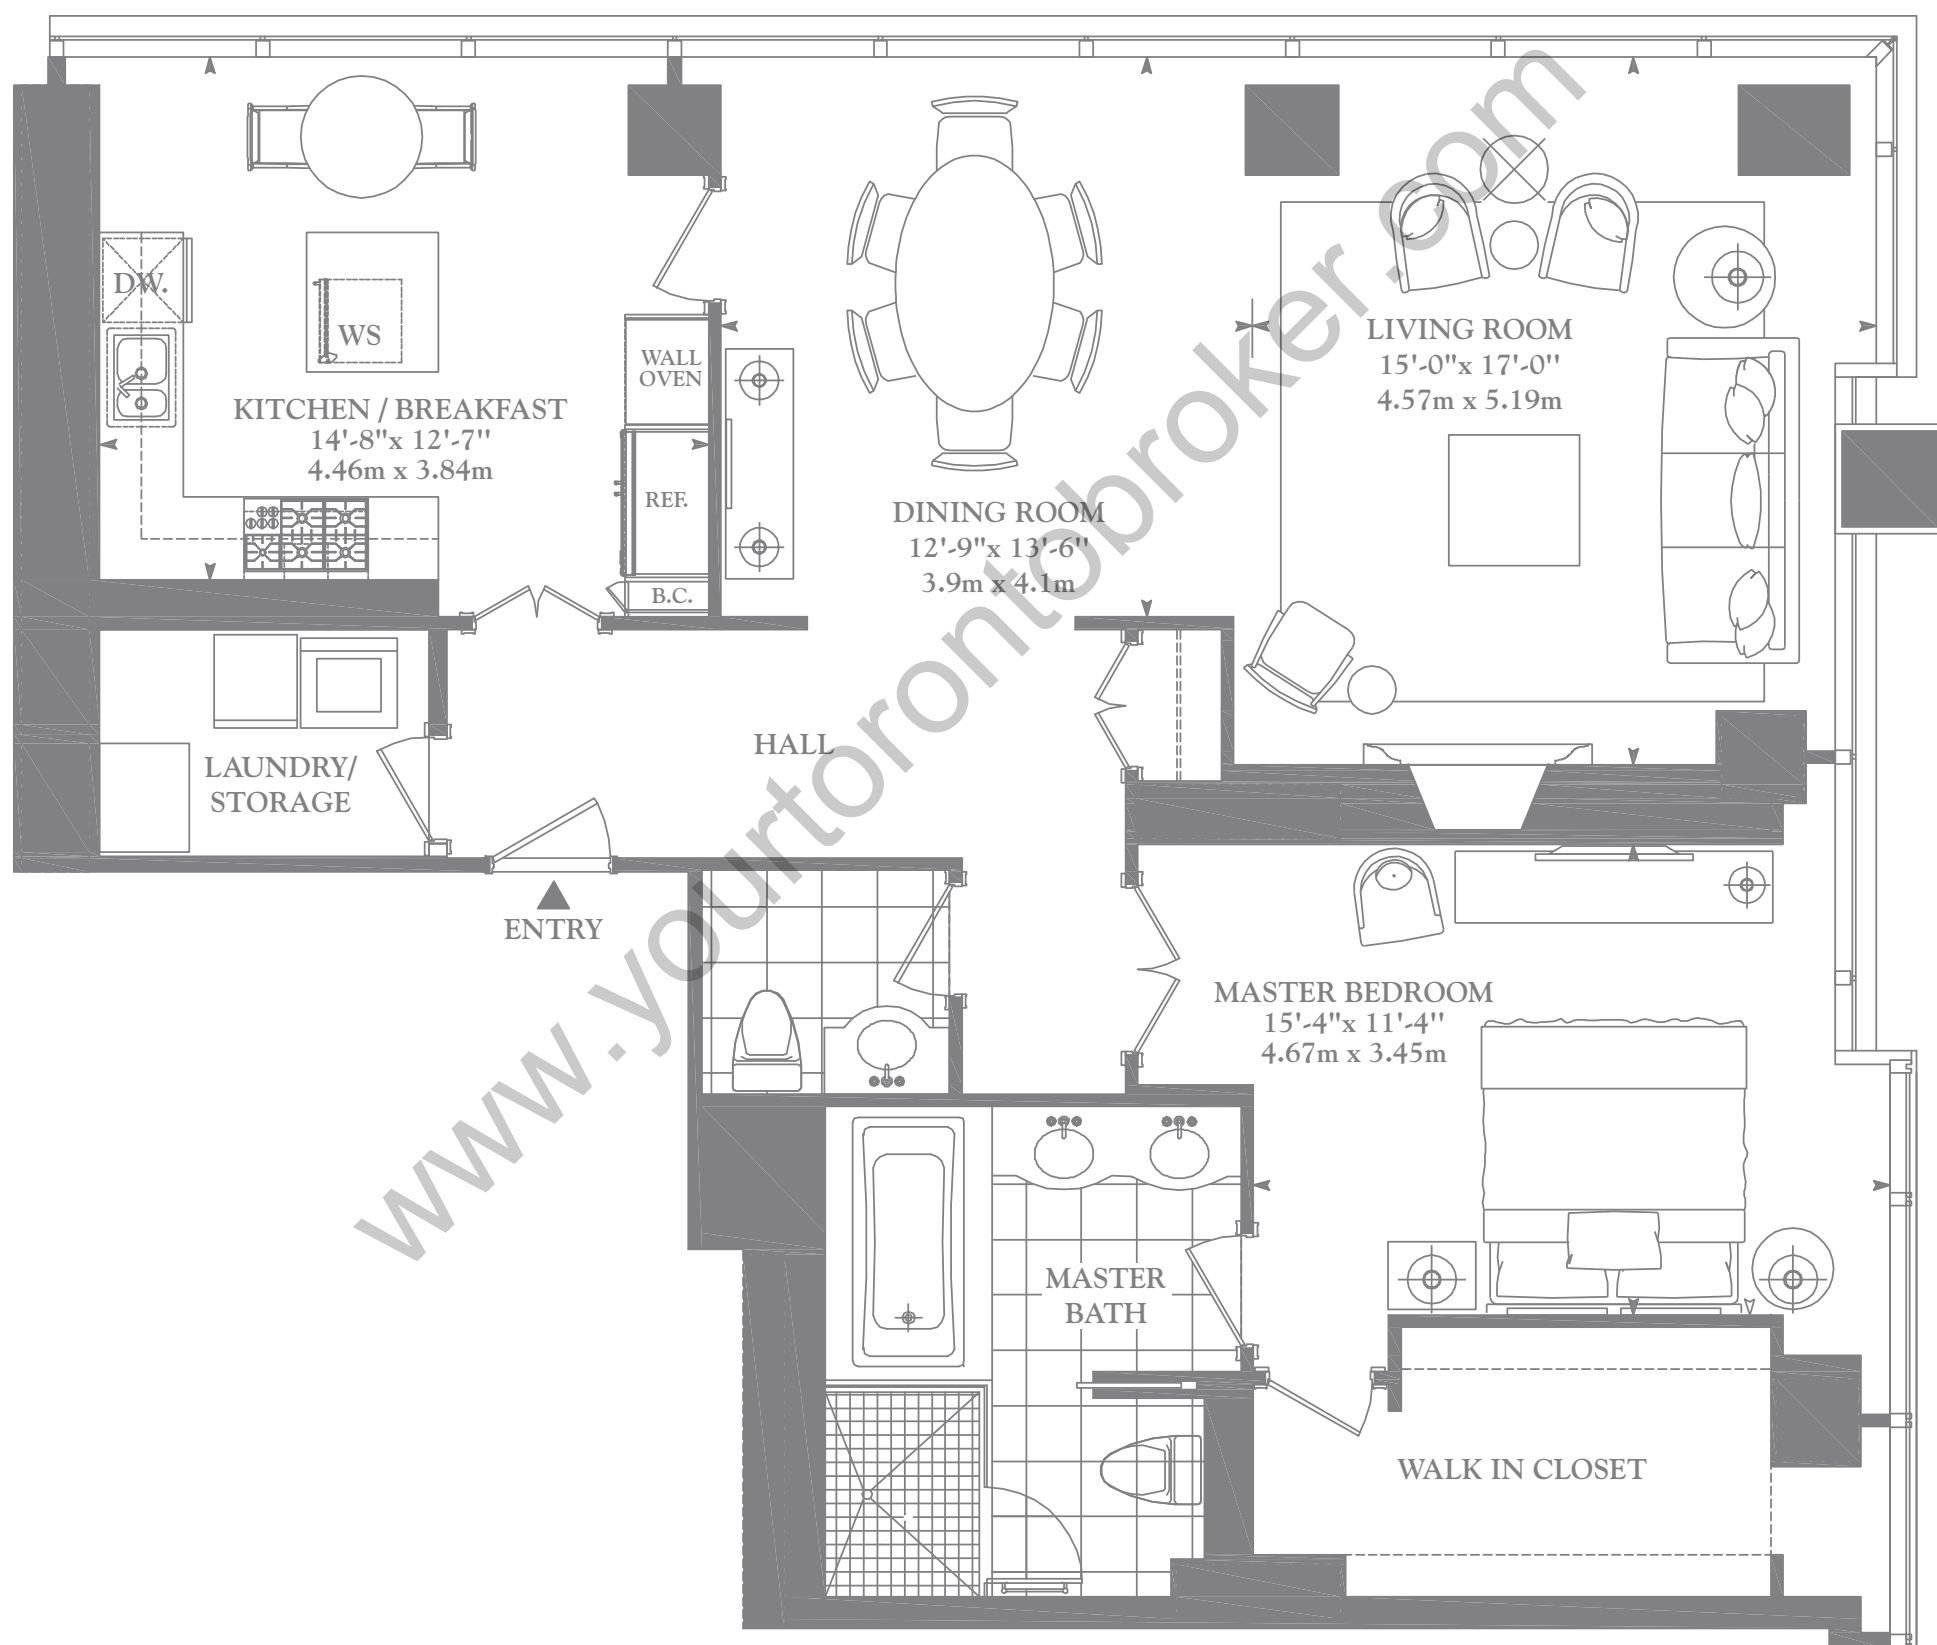

THE RESIDENCES®
AT THE RITZ-CARLTON, TORONTO

THE CHELSEA B

1,397 SQ. FT. (130 M²) / UNIT 33-42-03 / 1 BEDROOM

FLOORS 33 - 42

Prices and specifications subject to change without notice. E. & O.E. All renderings and images are artist's concept. All drawings and dimensions are approximate. Actual square footage may vary from the stated floor plan. Furniture not included.