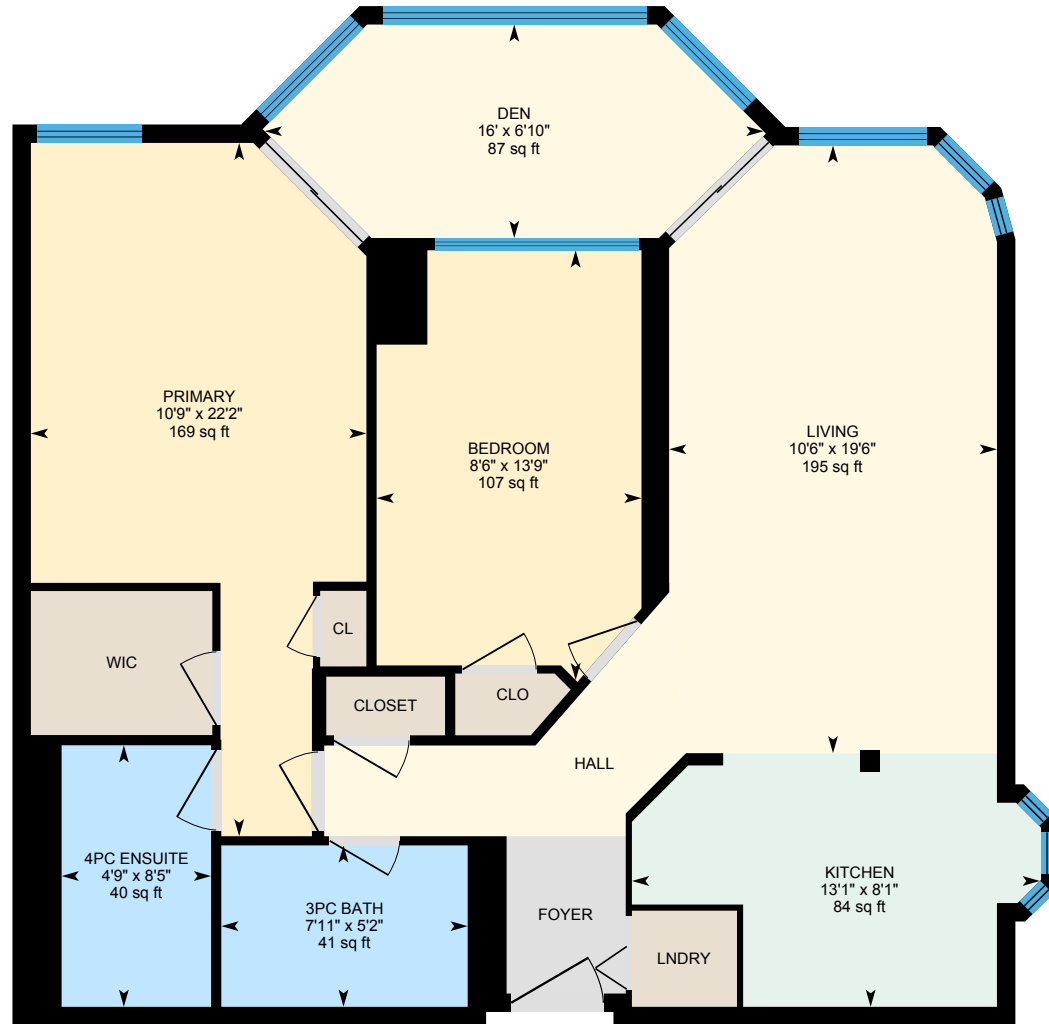

2206-4460 Tucana Ct, Mississauga, ON

Main Floor Interior Area 896.31 sq ft

PREPARED: 2022/07/04

White regions are excluded from total floor area in iGUIDE floor plans. All room dimensions and floor areas must be considered approximate and are subject to independent verification.