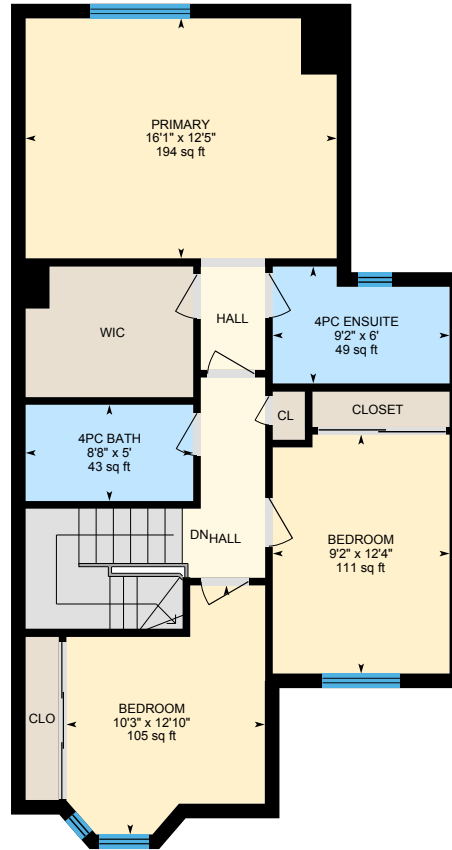

# 108-3050 Orleans Rd, Mississauga, ON

Main Building: Total Exterior Area Above Grade 1634.38 sq ft

White regions are excluded from total floor area in iGUIDE floor plans. All room dimensions and floor areas must be considered approximate and are subject to independent verification.