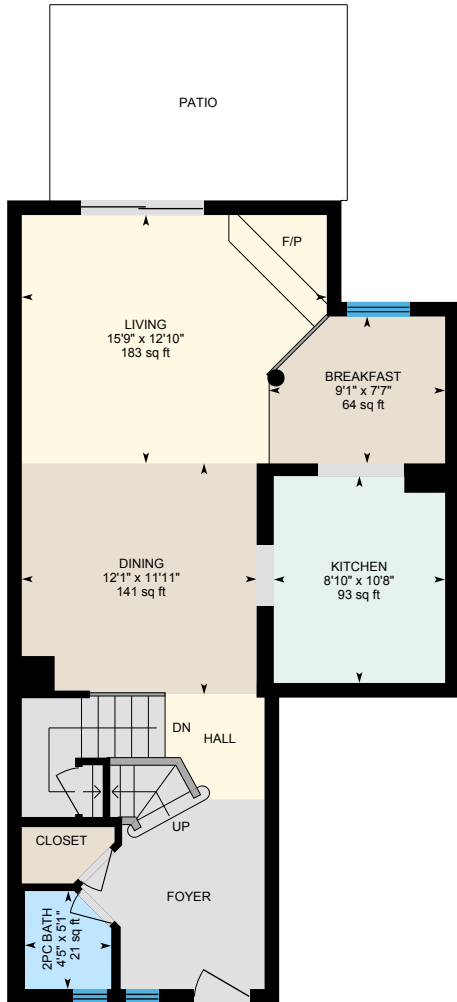

# 108-3050 Orleans Rd, Mississauga, ON

Main Building: Total Exterior Area Above Grade 1634.38 sq ft

White regions are excluded from total floor area in iGUIDE floor plans. All room dimensions and floor areas must be considered approximate and are subject to independent verification.