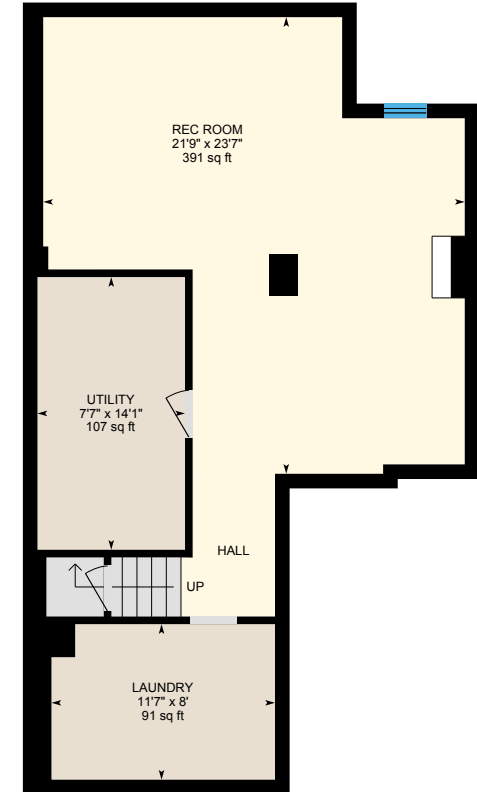

# 108-3050 Orleans Rd, Mississauga, ON

Main Building: Total Exterior Area Above Grade 1634.38 sq ft

White regions are excluded from total floor area in iGUIDE floor plans. All room dimensions and floor areas must be considered approximate and are subject to independent verification.