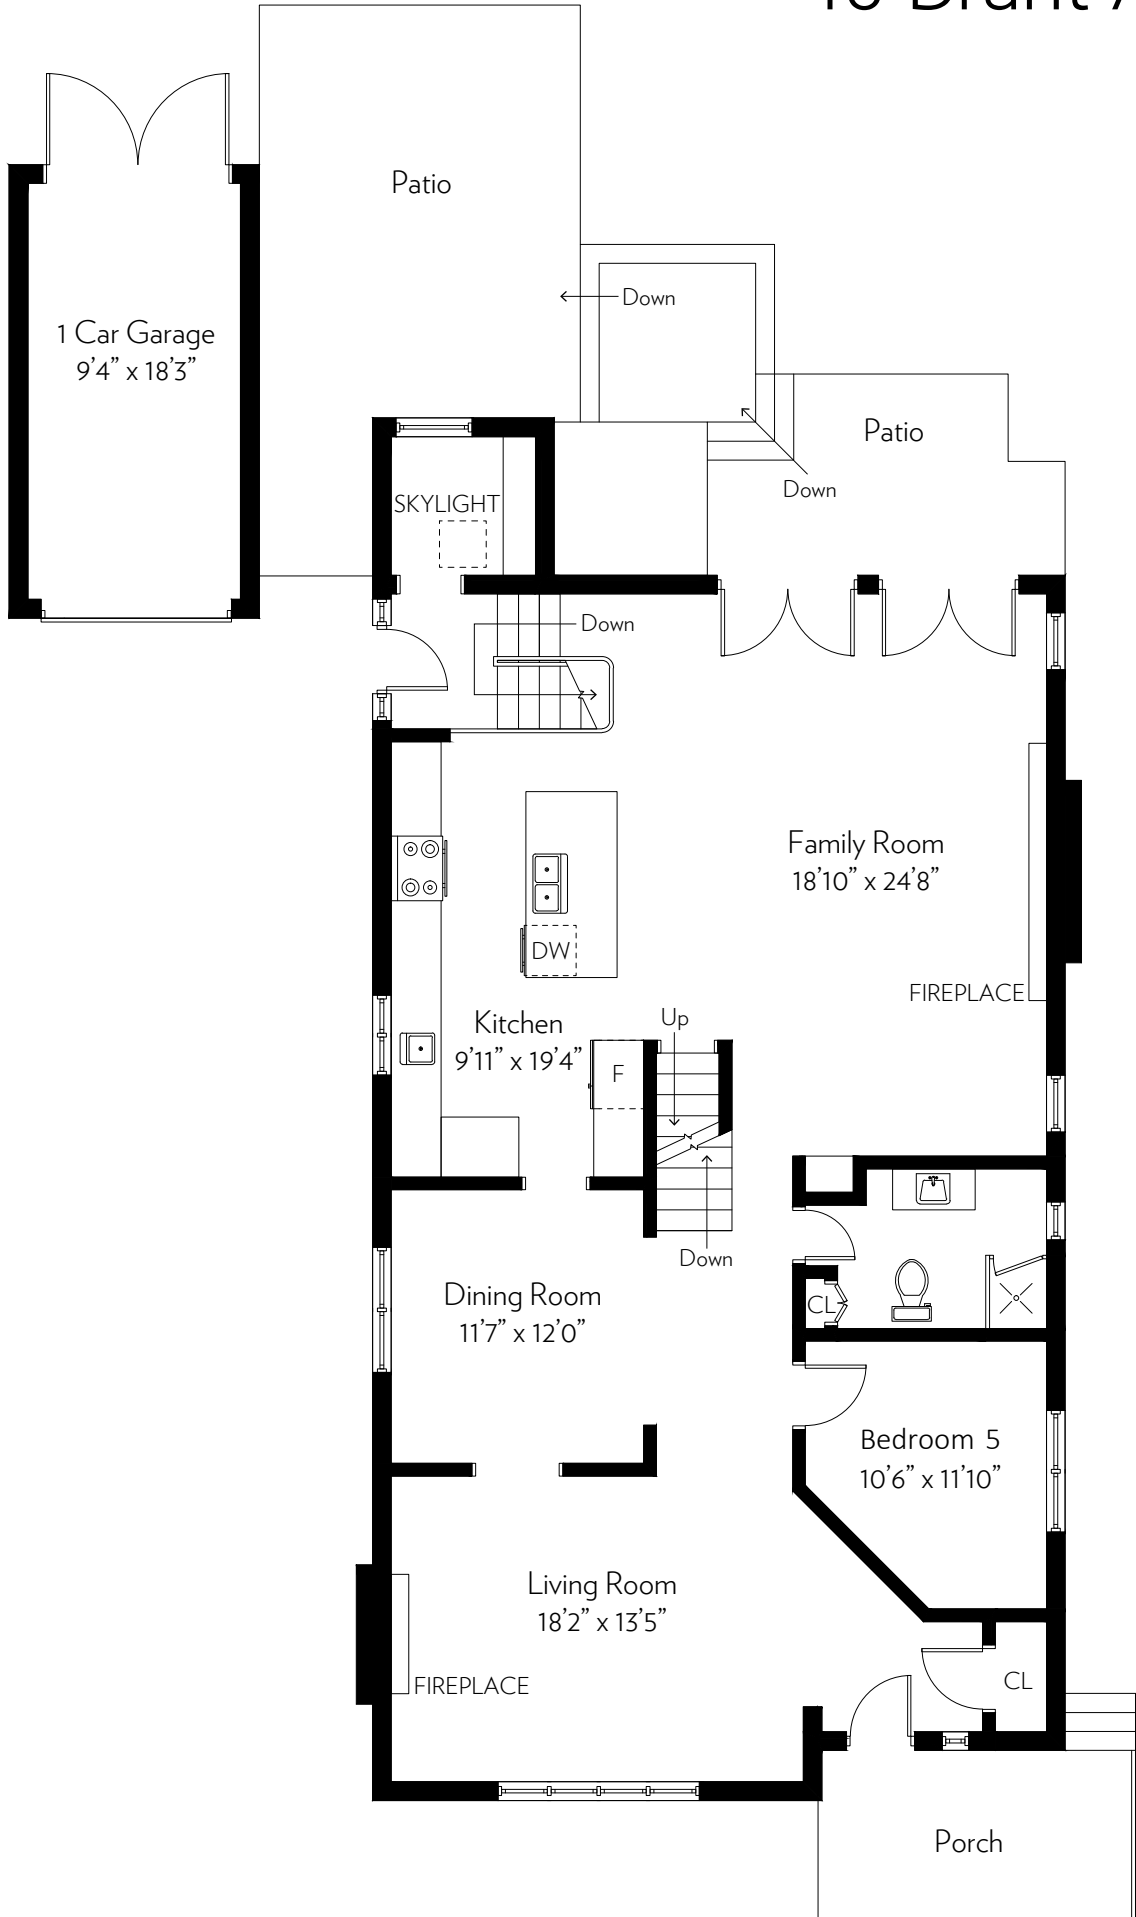

18 Brant Avenue

First Floor
1 666 Square Feet
0 5
Feet

Room sizes are to be considered approximate © 2015 Matthew David Plans

18 Brant Avenue

Second Floor
1 477 Square Feet

18 Brant Avenue

Basement Floor
1 666 Square Feet