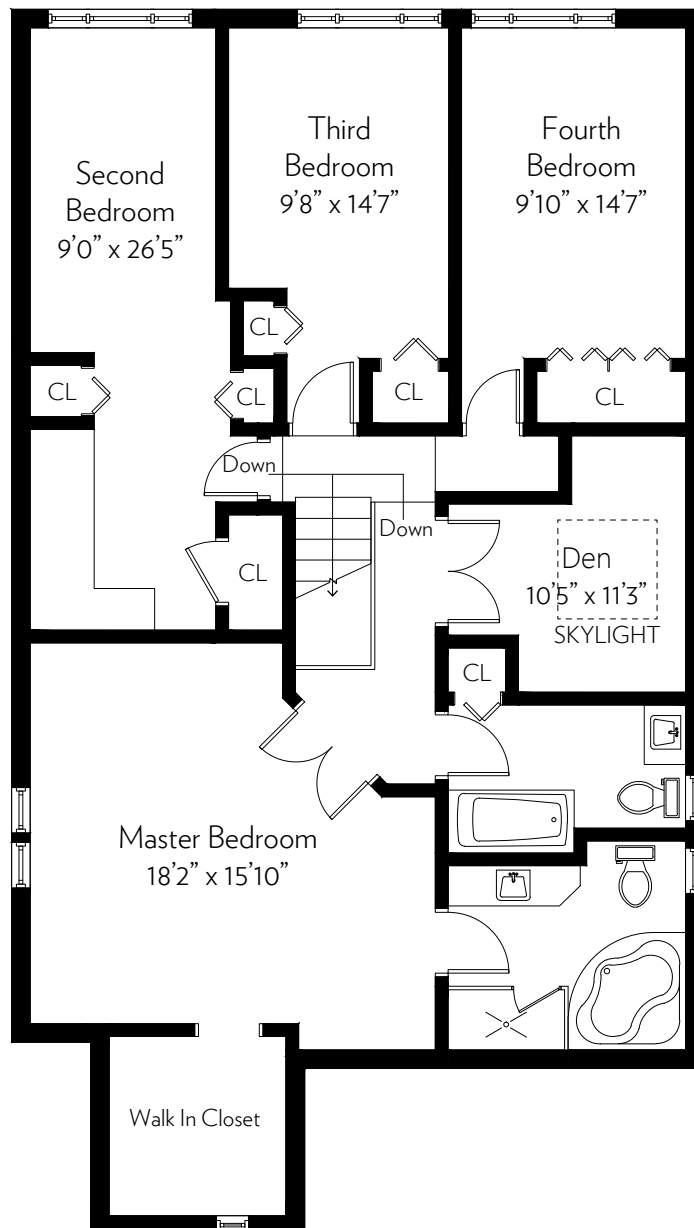

18 Brant Avenue

First Floor
1 666 Square Feet
0 5
Feet

Room sizes are to be considered approximate © 2015 Matthew David Plans

18 Brant Avenue

Second Floor
1 477 Square Feet

18 Brant Avenue

Basement Floor
1 666 Square Feet