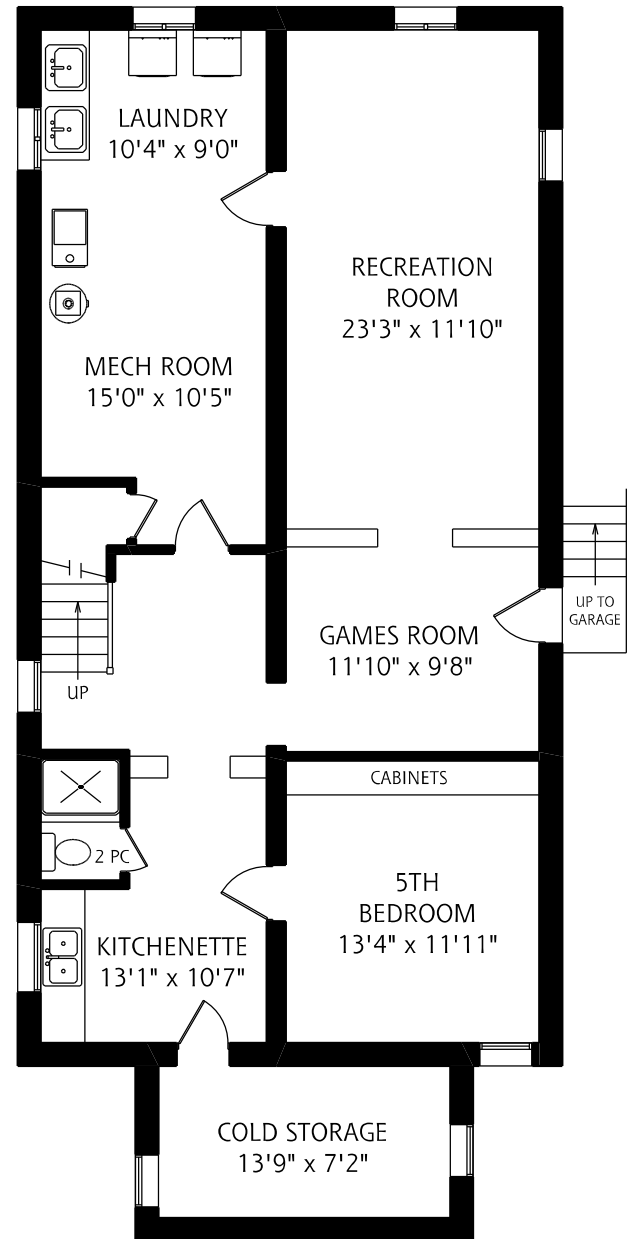

33 TROY STREET

MAIN FLOOR
1,295 SQUARE FEET

ALL MEASUREMENTS SHOULD BE CONSIDERED APPROXIMATE

LOWER LEVEL
1,295 SQUARE FEET