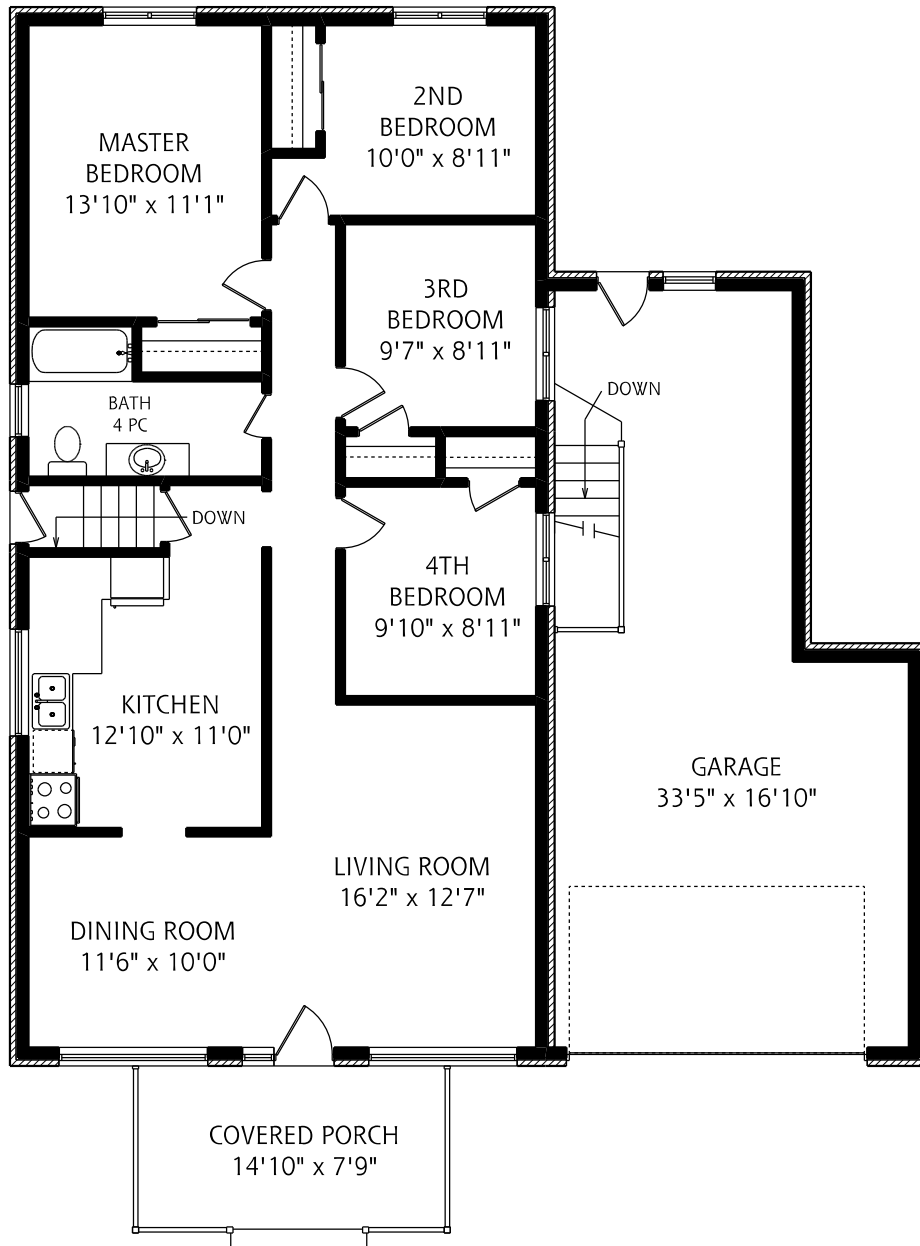

33 TROY STREET

MAIN FLOOR
1,295 SQUARE FEET

ALL MEASUREMENTS SHOULD BE CONSIDERED APPROXIMATE

LOWER LEVEL
1,295 SQUARE FEET