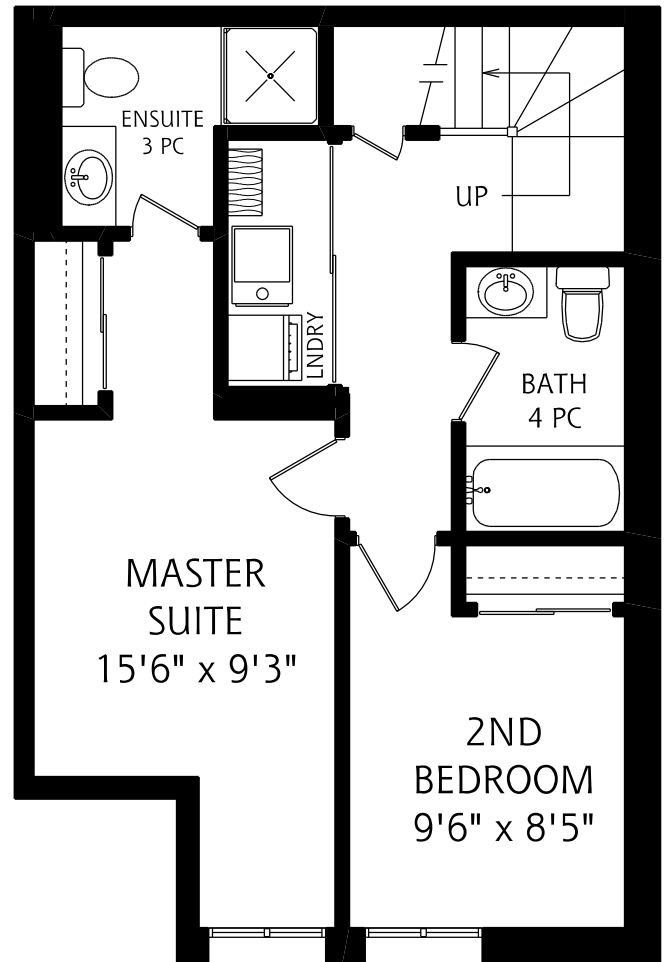

30 CARNATION AVENUE

UNIT #90

1,070 TOTAL SQUARE FEET

ALL MEASUREMENTS SHOULD BE CONSIDERED APPROXIMATE