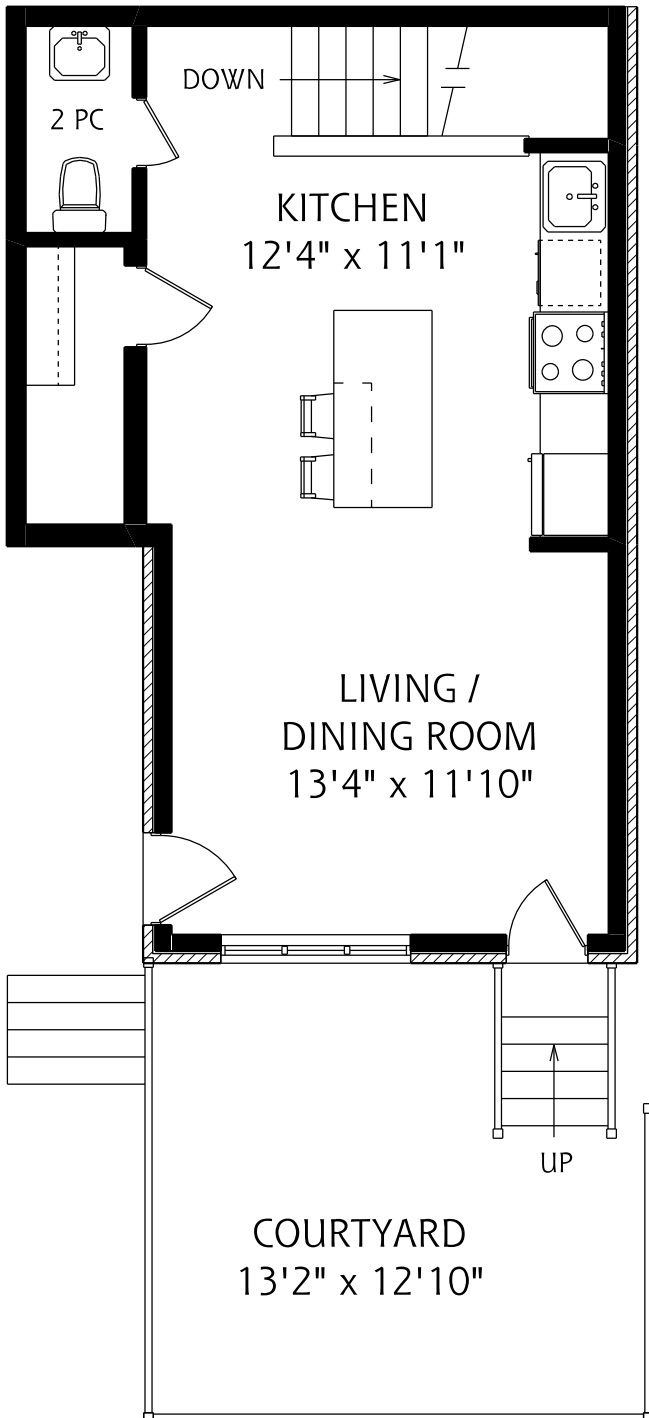

30 CARNATION AVENUE

UNIT #90

1,070 TOTAL SQUARE FEET

ALL MEASUREMENTS SHOULD BE CONSIDERED APPROXIMATE