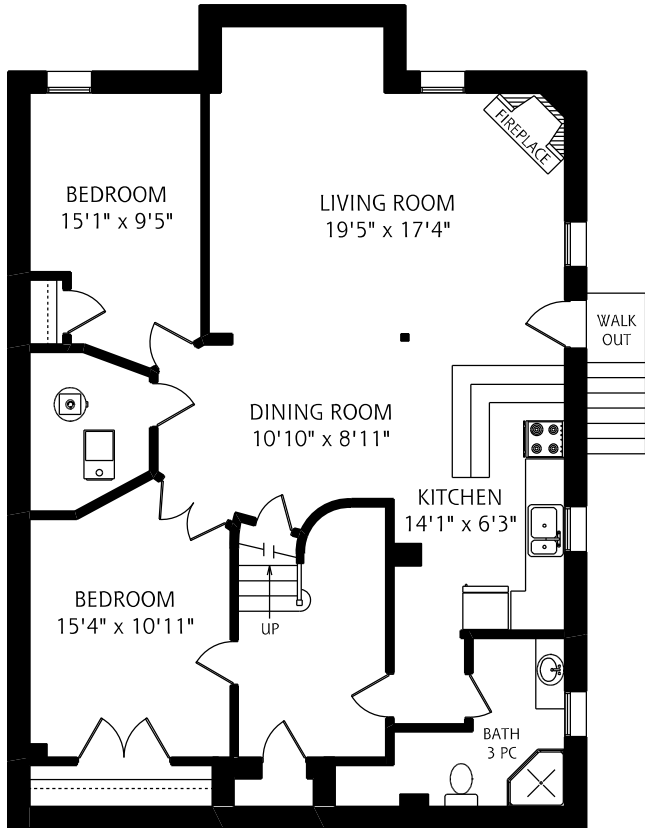

# 2999 VALCOURT CRESCENT

LOWER LEVEL  
1,340 SQUARE FEET

MAIN FLOOR  
1,340 SQUARE FEET

SECOND FLOOR  
1,320 SQUARE FEET

ALL MEASUREMENTS SHOULD BE CONSIDERED APPROXIMATE