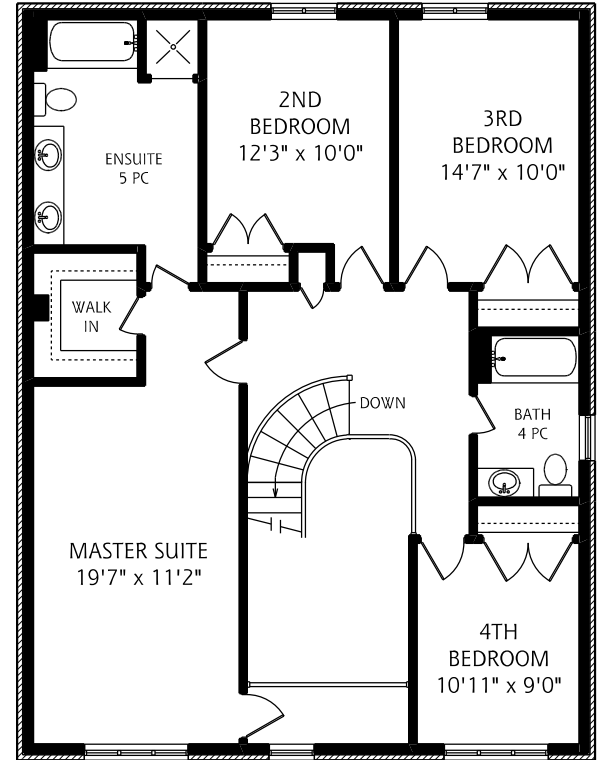

# 2999 VALCOURT CRESCENT

LOWER LEVEL  
1,340 SQUARE FEET

MAIN FLOOR  
1,340 SQUARE FEET

SECOND FLOOR  
1,320 SQUARE FEET

ALL MEASUREMENTS SHOULD BE CONSIDERED APPROXIMATE