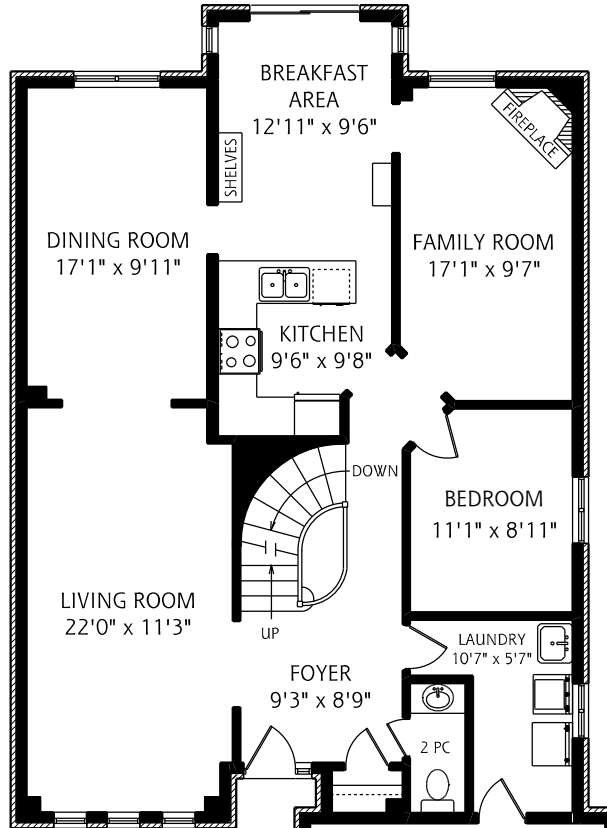

# 2999 VALCOURT CRESCENT

LOWER LEVEL  
1,340 SQUARE FEET

MAIN FLOOR  
1,340 SQUARE FEET

SECOND FLOOR  
1,320 SQUARE FEET

ALL MEASUREMENTS SHOULD BE CONSIDERED APPROXIMATE