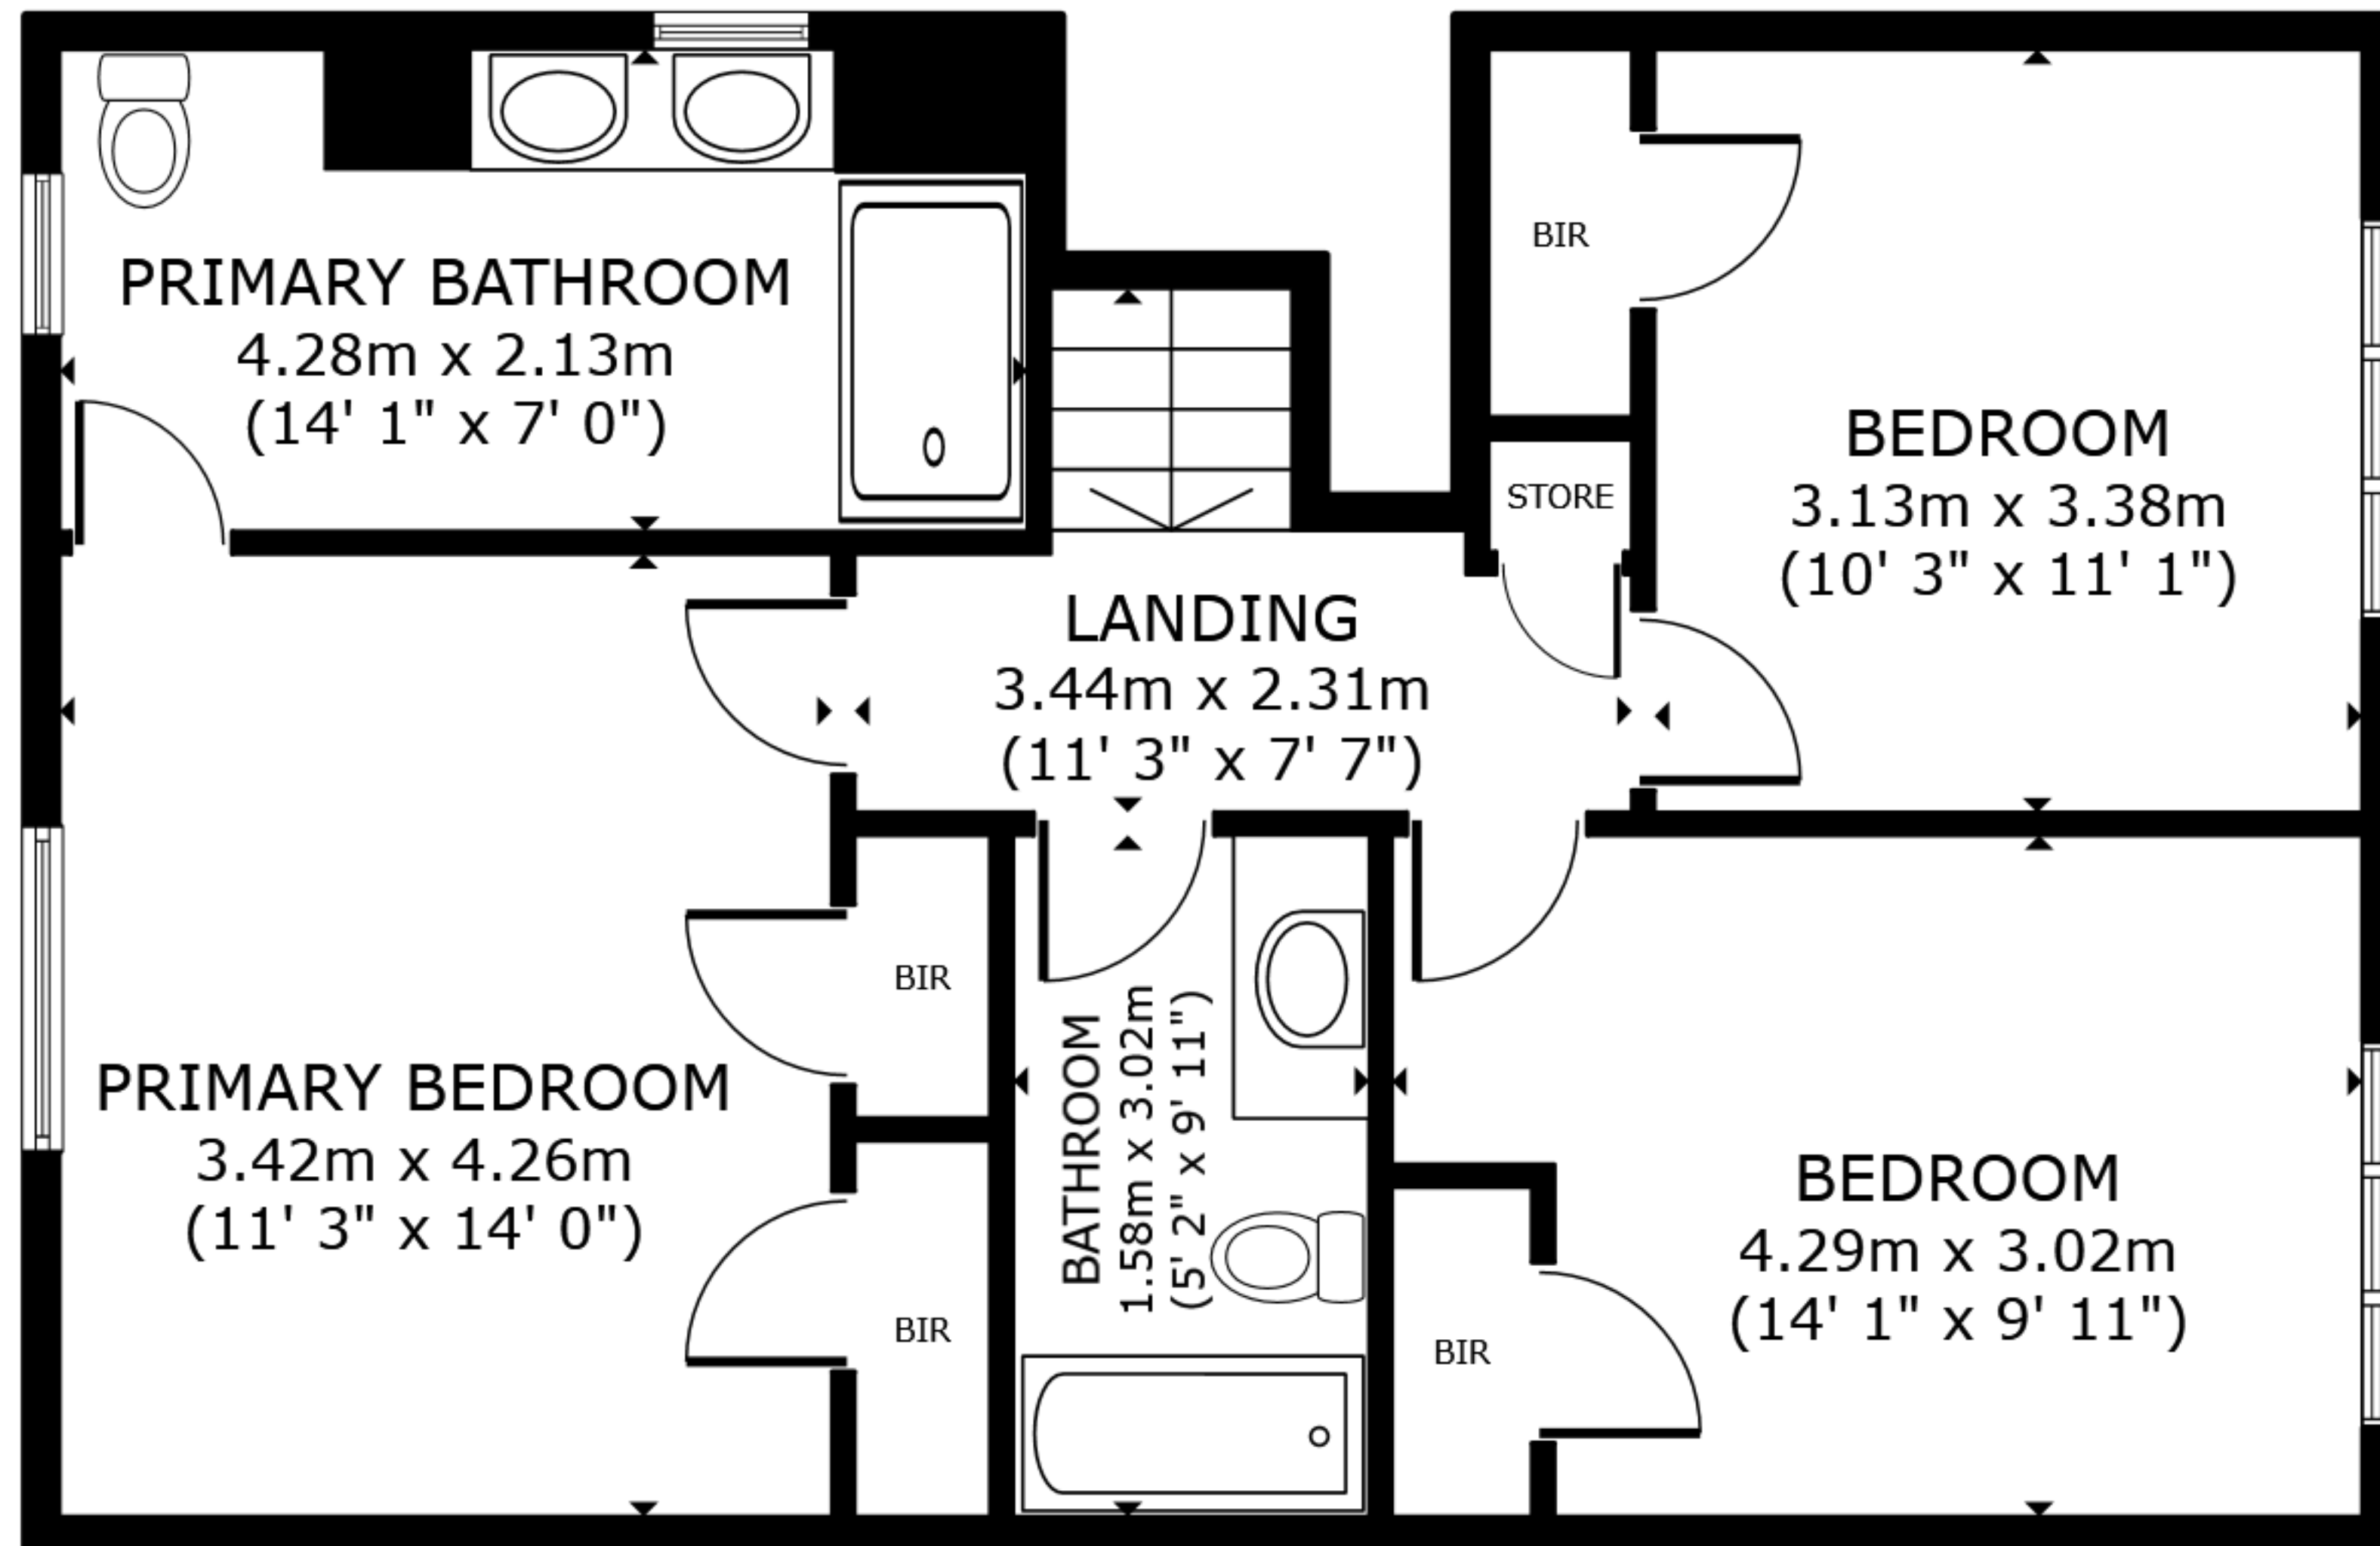

FLOOR 1

FLOOR 2

FLOOR 3

GROSS INTERNAL AREA
 FLOOR 1 63.1 sq.m. (679 sq.ft.) FLOOR 2 68.5 sq.m. (737 sq.ft.) FLOOR 3 63.1 sq.m. (679 sq.ft.)
 TOTAL : 194.6 sq.m. (2,095 sq.ft.)
 SIZES AND DIMENSIONS ARE APPROXIMATE, ACTUAL MAY VARY.