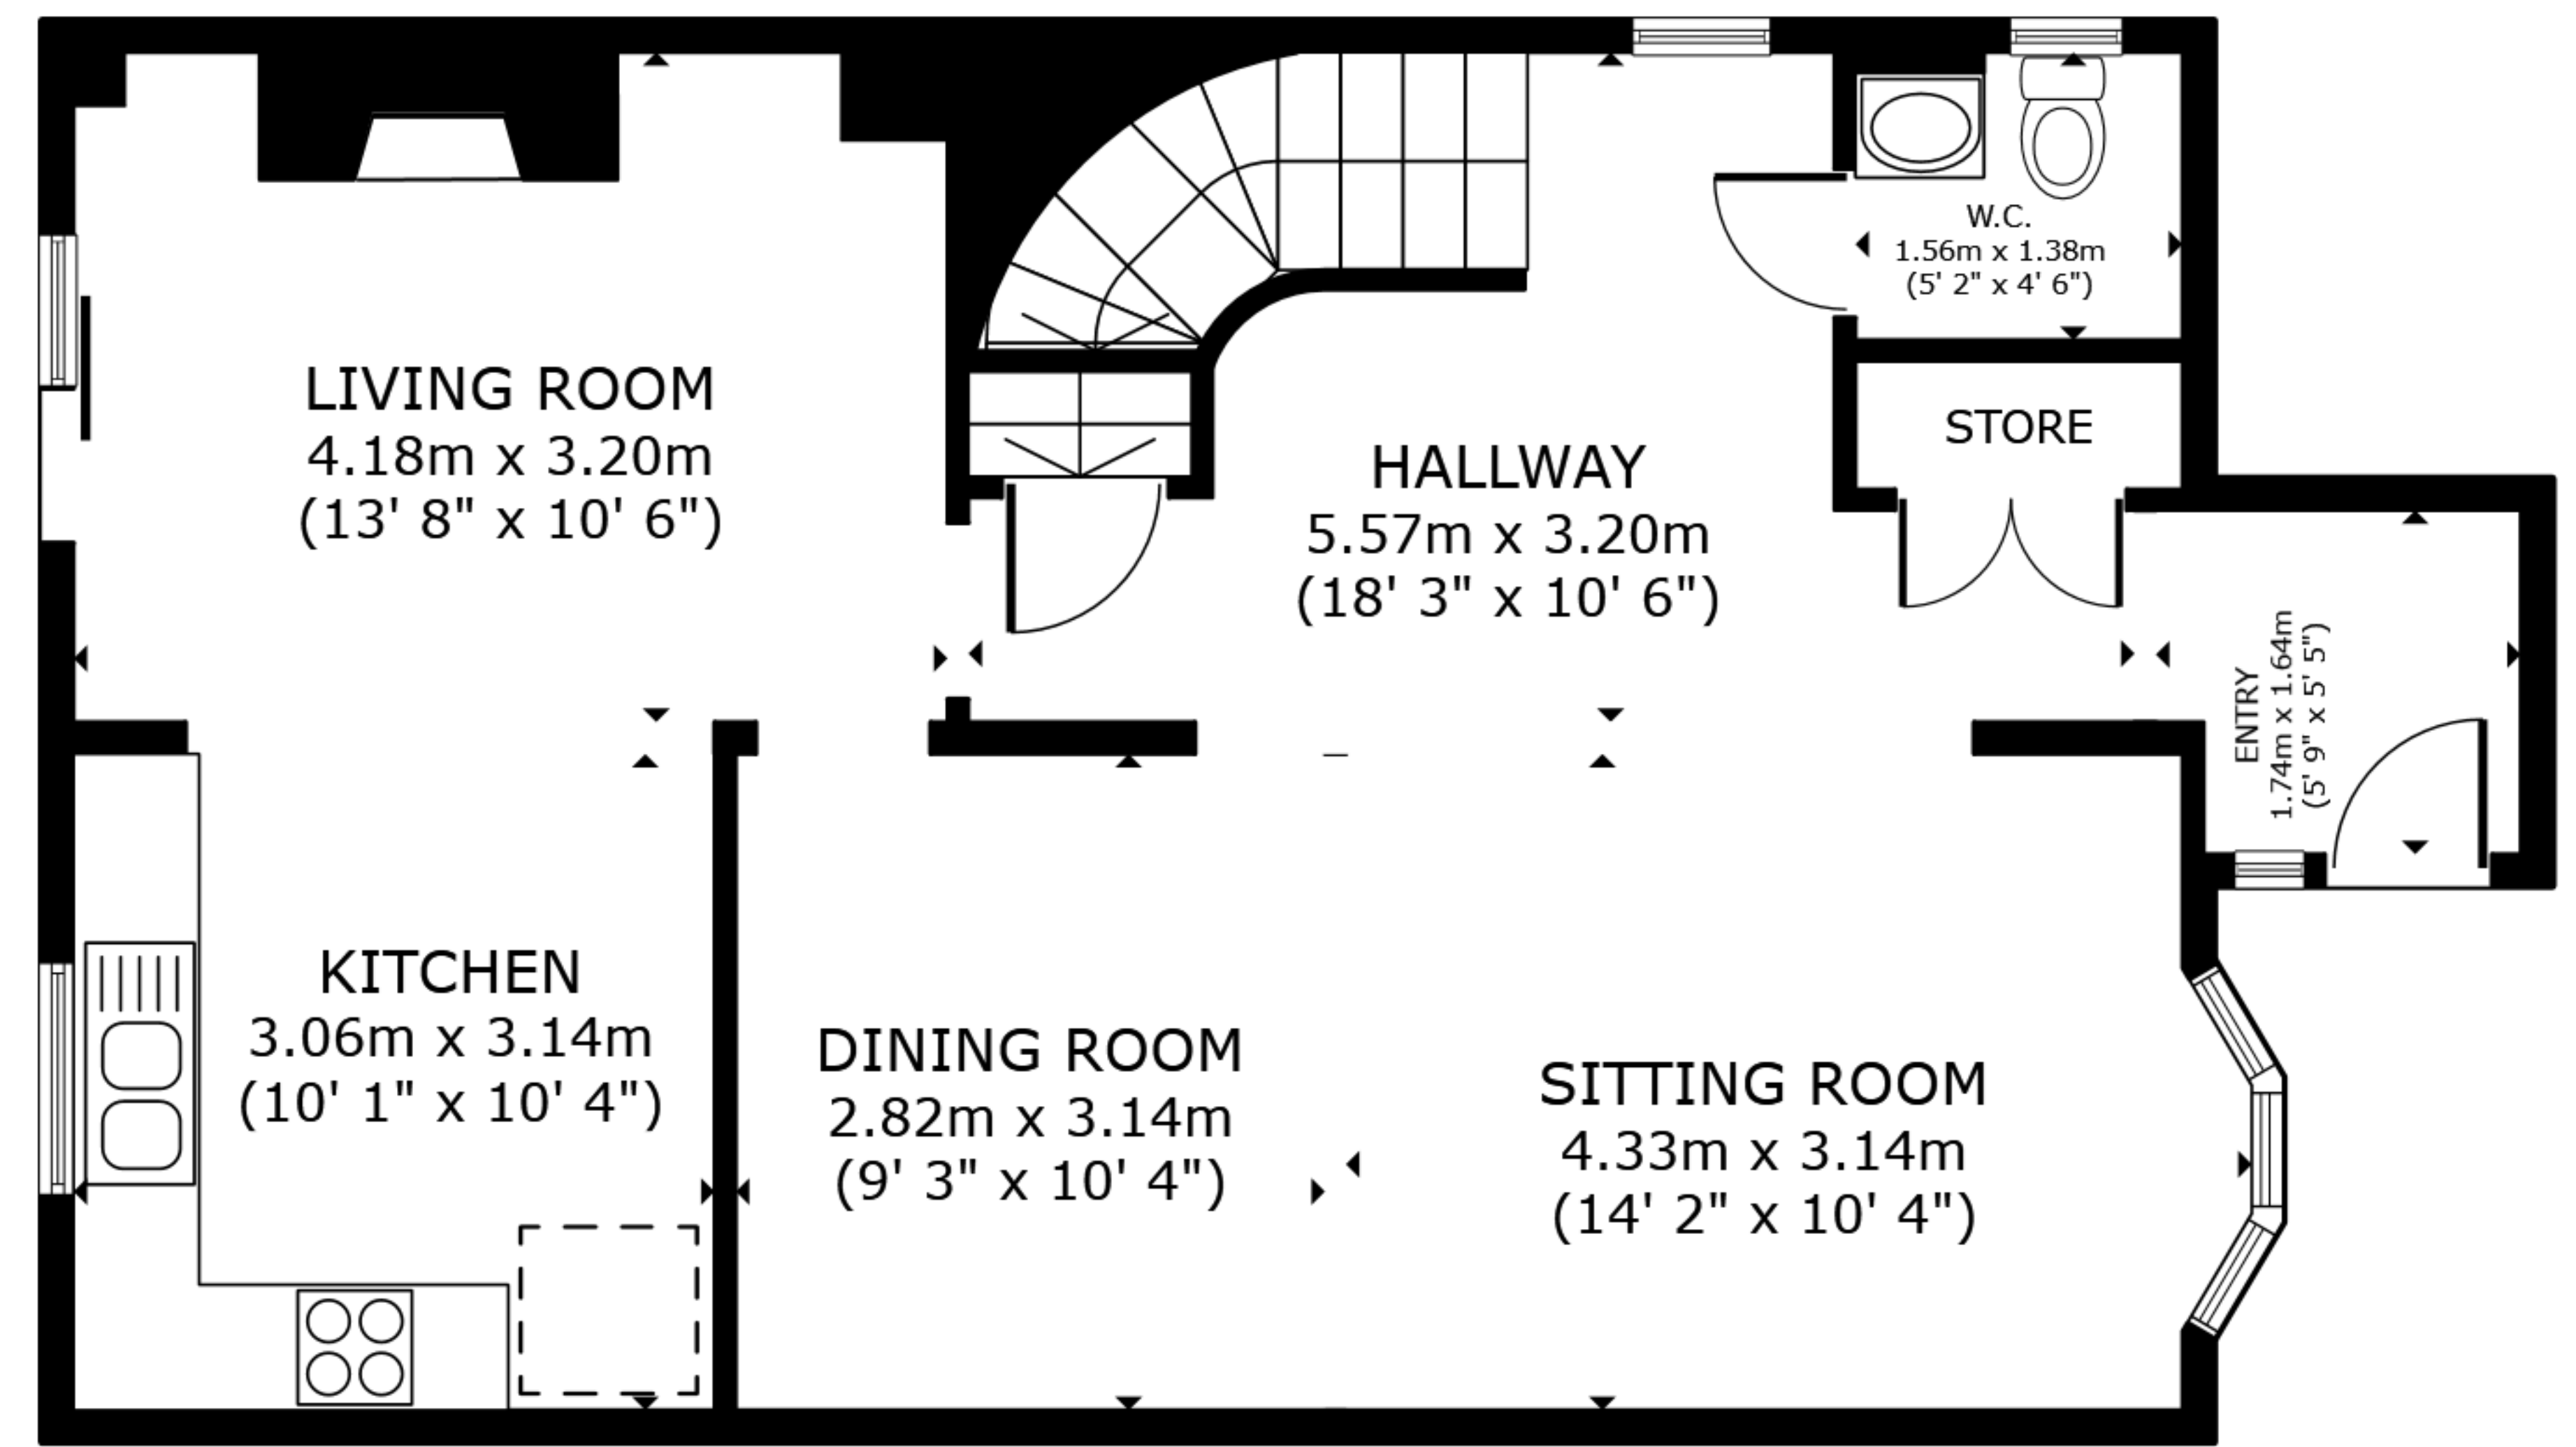

FLOOR 1

FLOOR 2

FLOOR 3

GROSS INTERNAL AREA
 FLOOR 1 63.1 sq.m. (679 sq.ft.) FLOOR 2 68.5 sq.m. (737 sq.ft.) FLOOR 3 63.1 sq.m. (679 sq.ft.)
 TOTAL : 194.6 sq.m. (2,095 sq.ft.)
 SIZES AND DIMENSIONS ARE APPROXIMATE, ACTUAL MAY VARY.