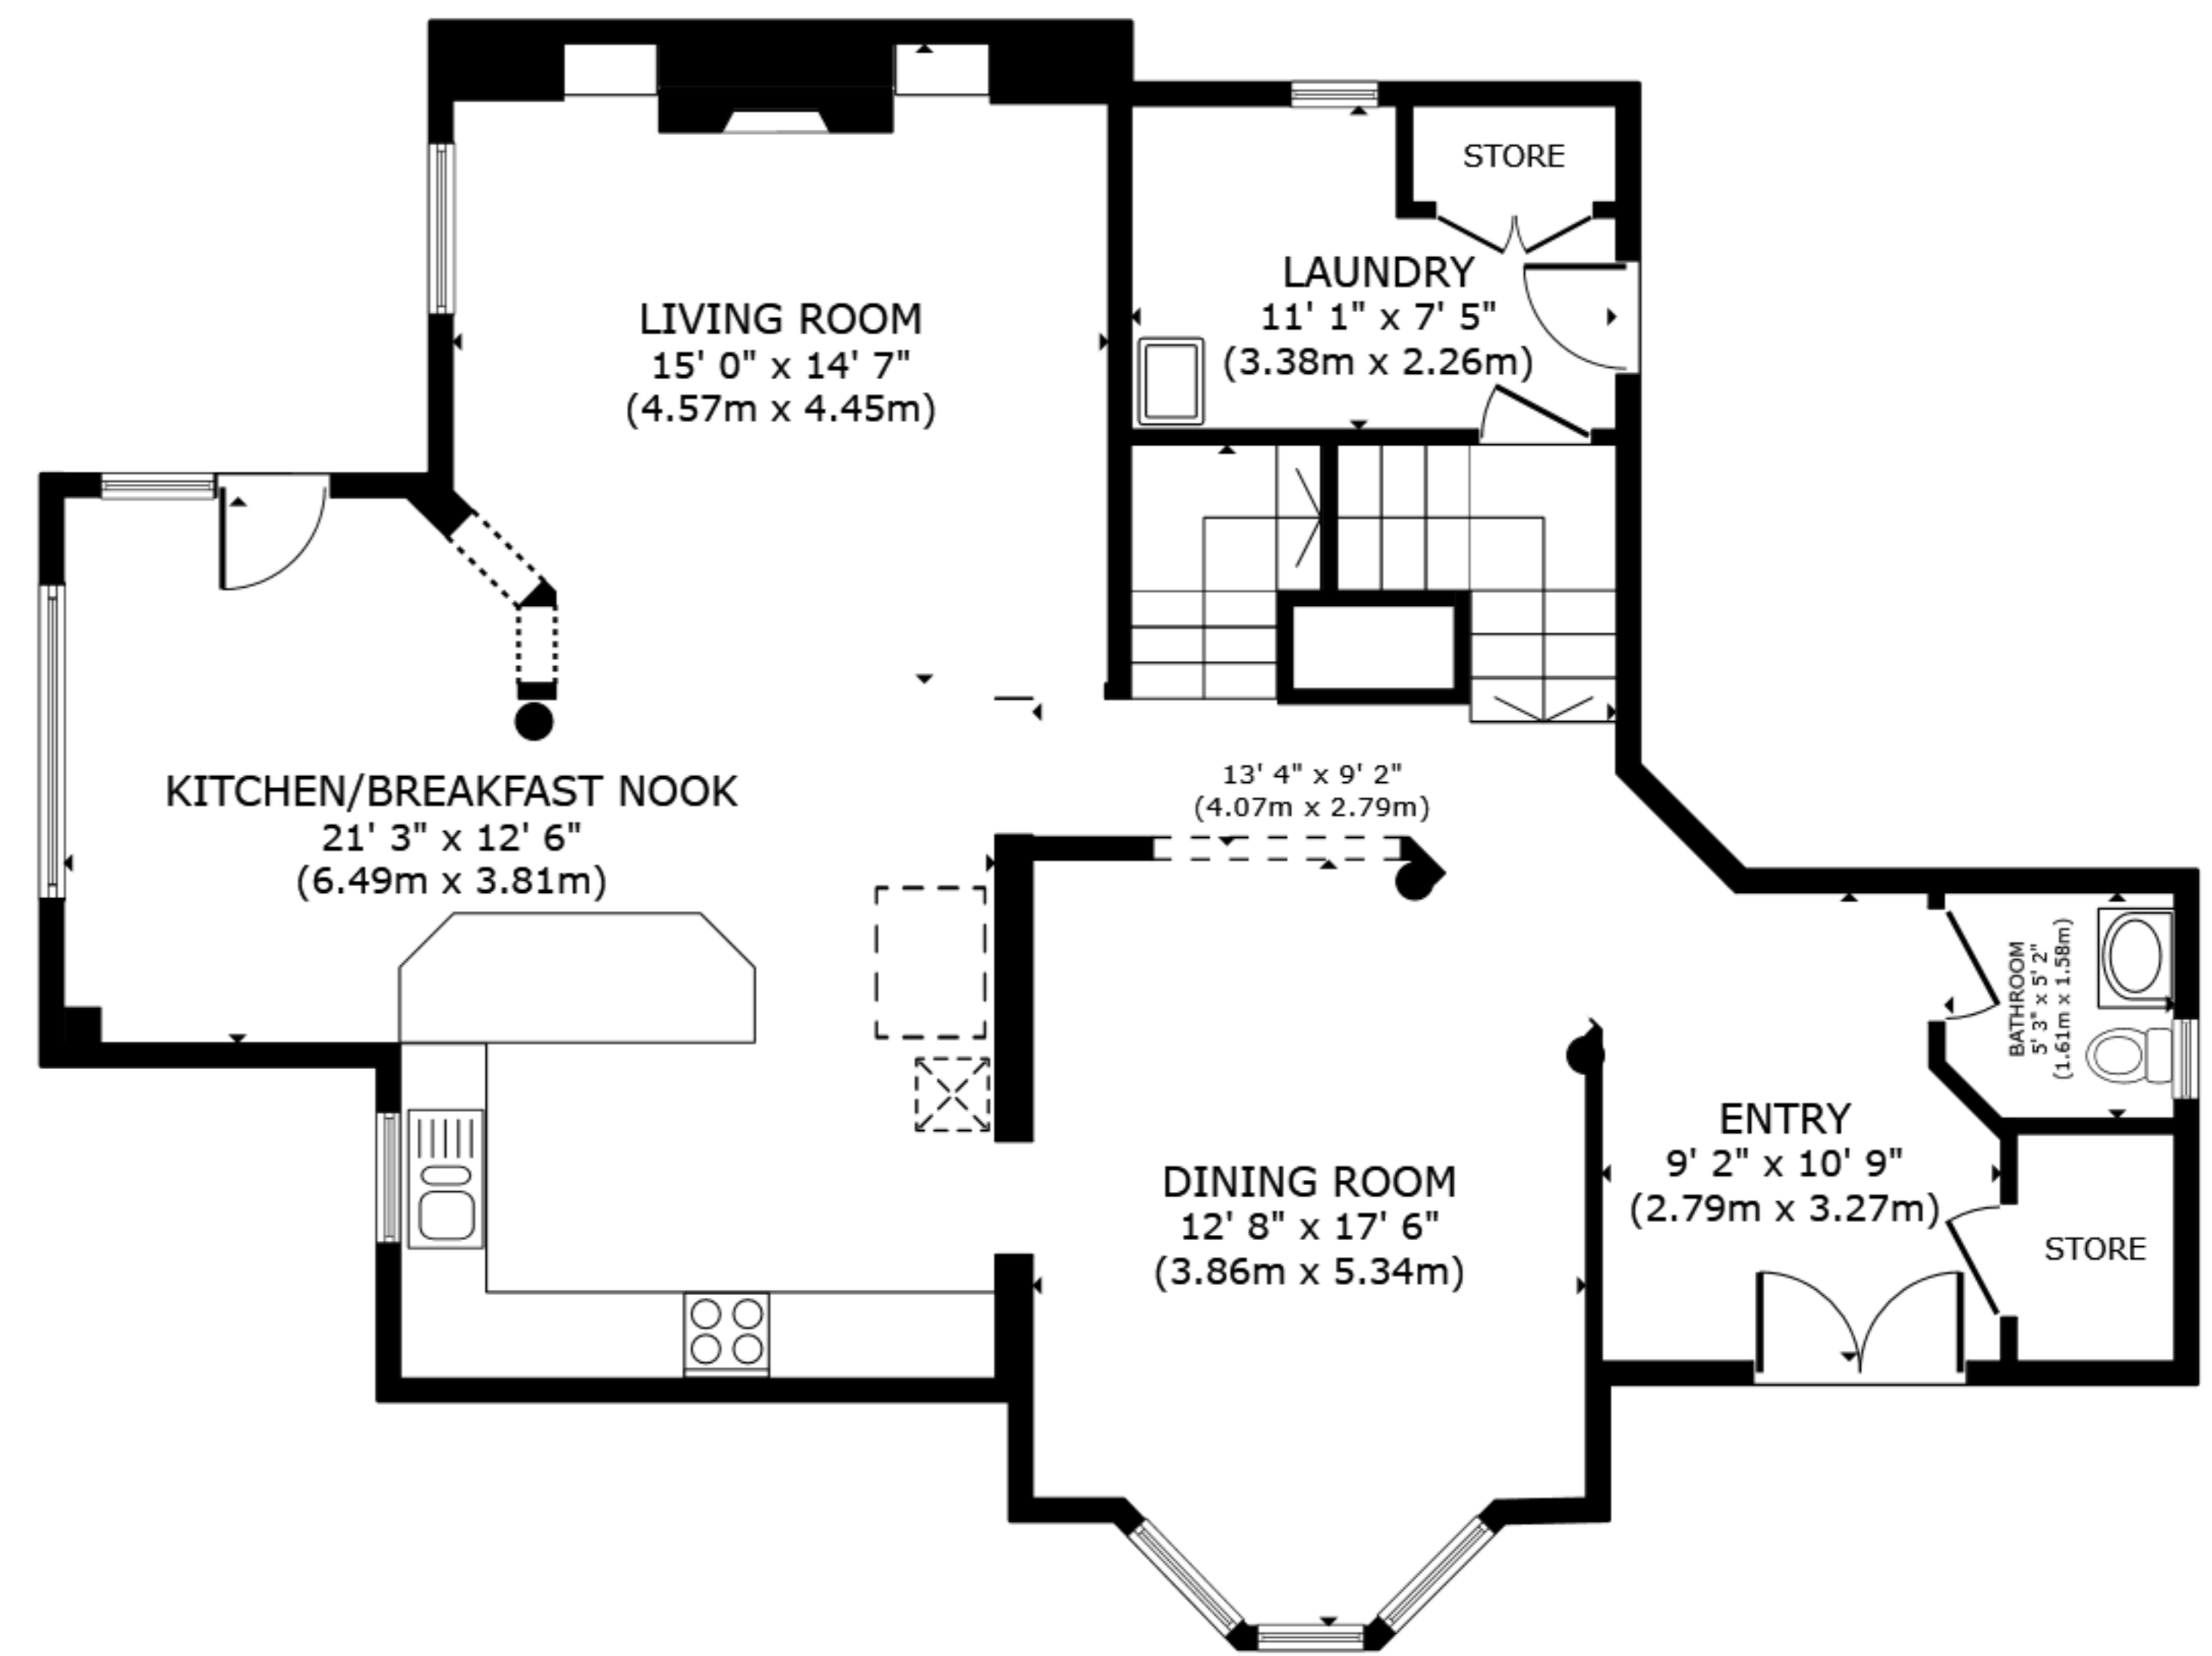

FLOOR 1

FLOOR 2

FLOOR 3

GROSS INTERNAL AREA
 FLOOR 1 802 sq.ft. (74.5 sq.m.) FLOOR 2 1,104 sq.ft. (102.6 sq.m.) FLOOR 3 1,330 sq.ft.
 (123.5 sq.m.)
 TOTAL : 3,235 sq.ft. (300.6 sq.m.)
 SIZES AND DIMENSIONS ARE APPROXIMATE, ACTUAL MAY VARY.