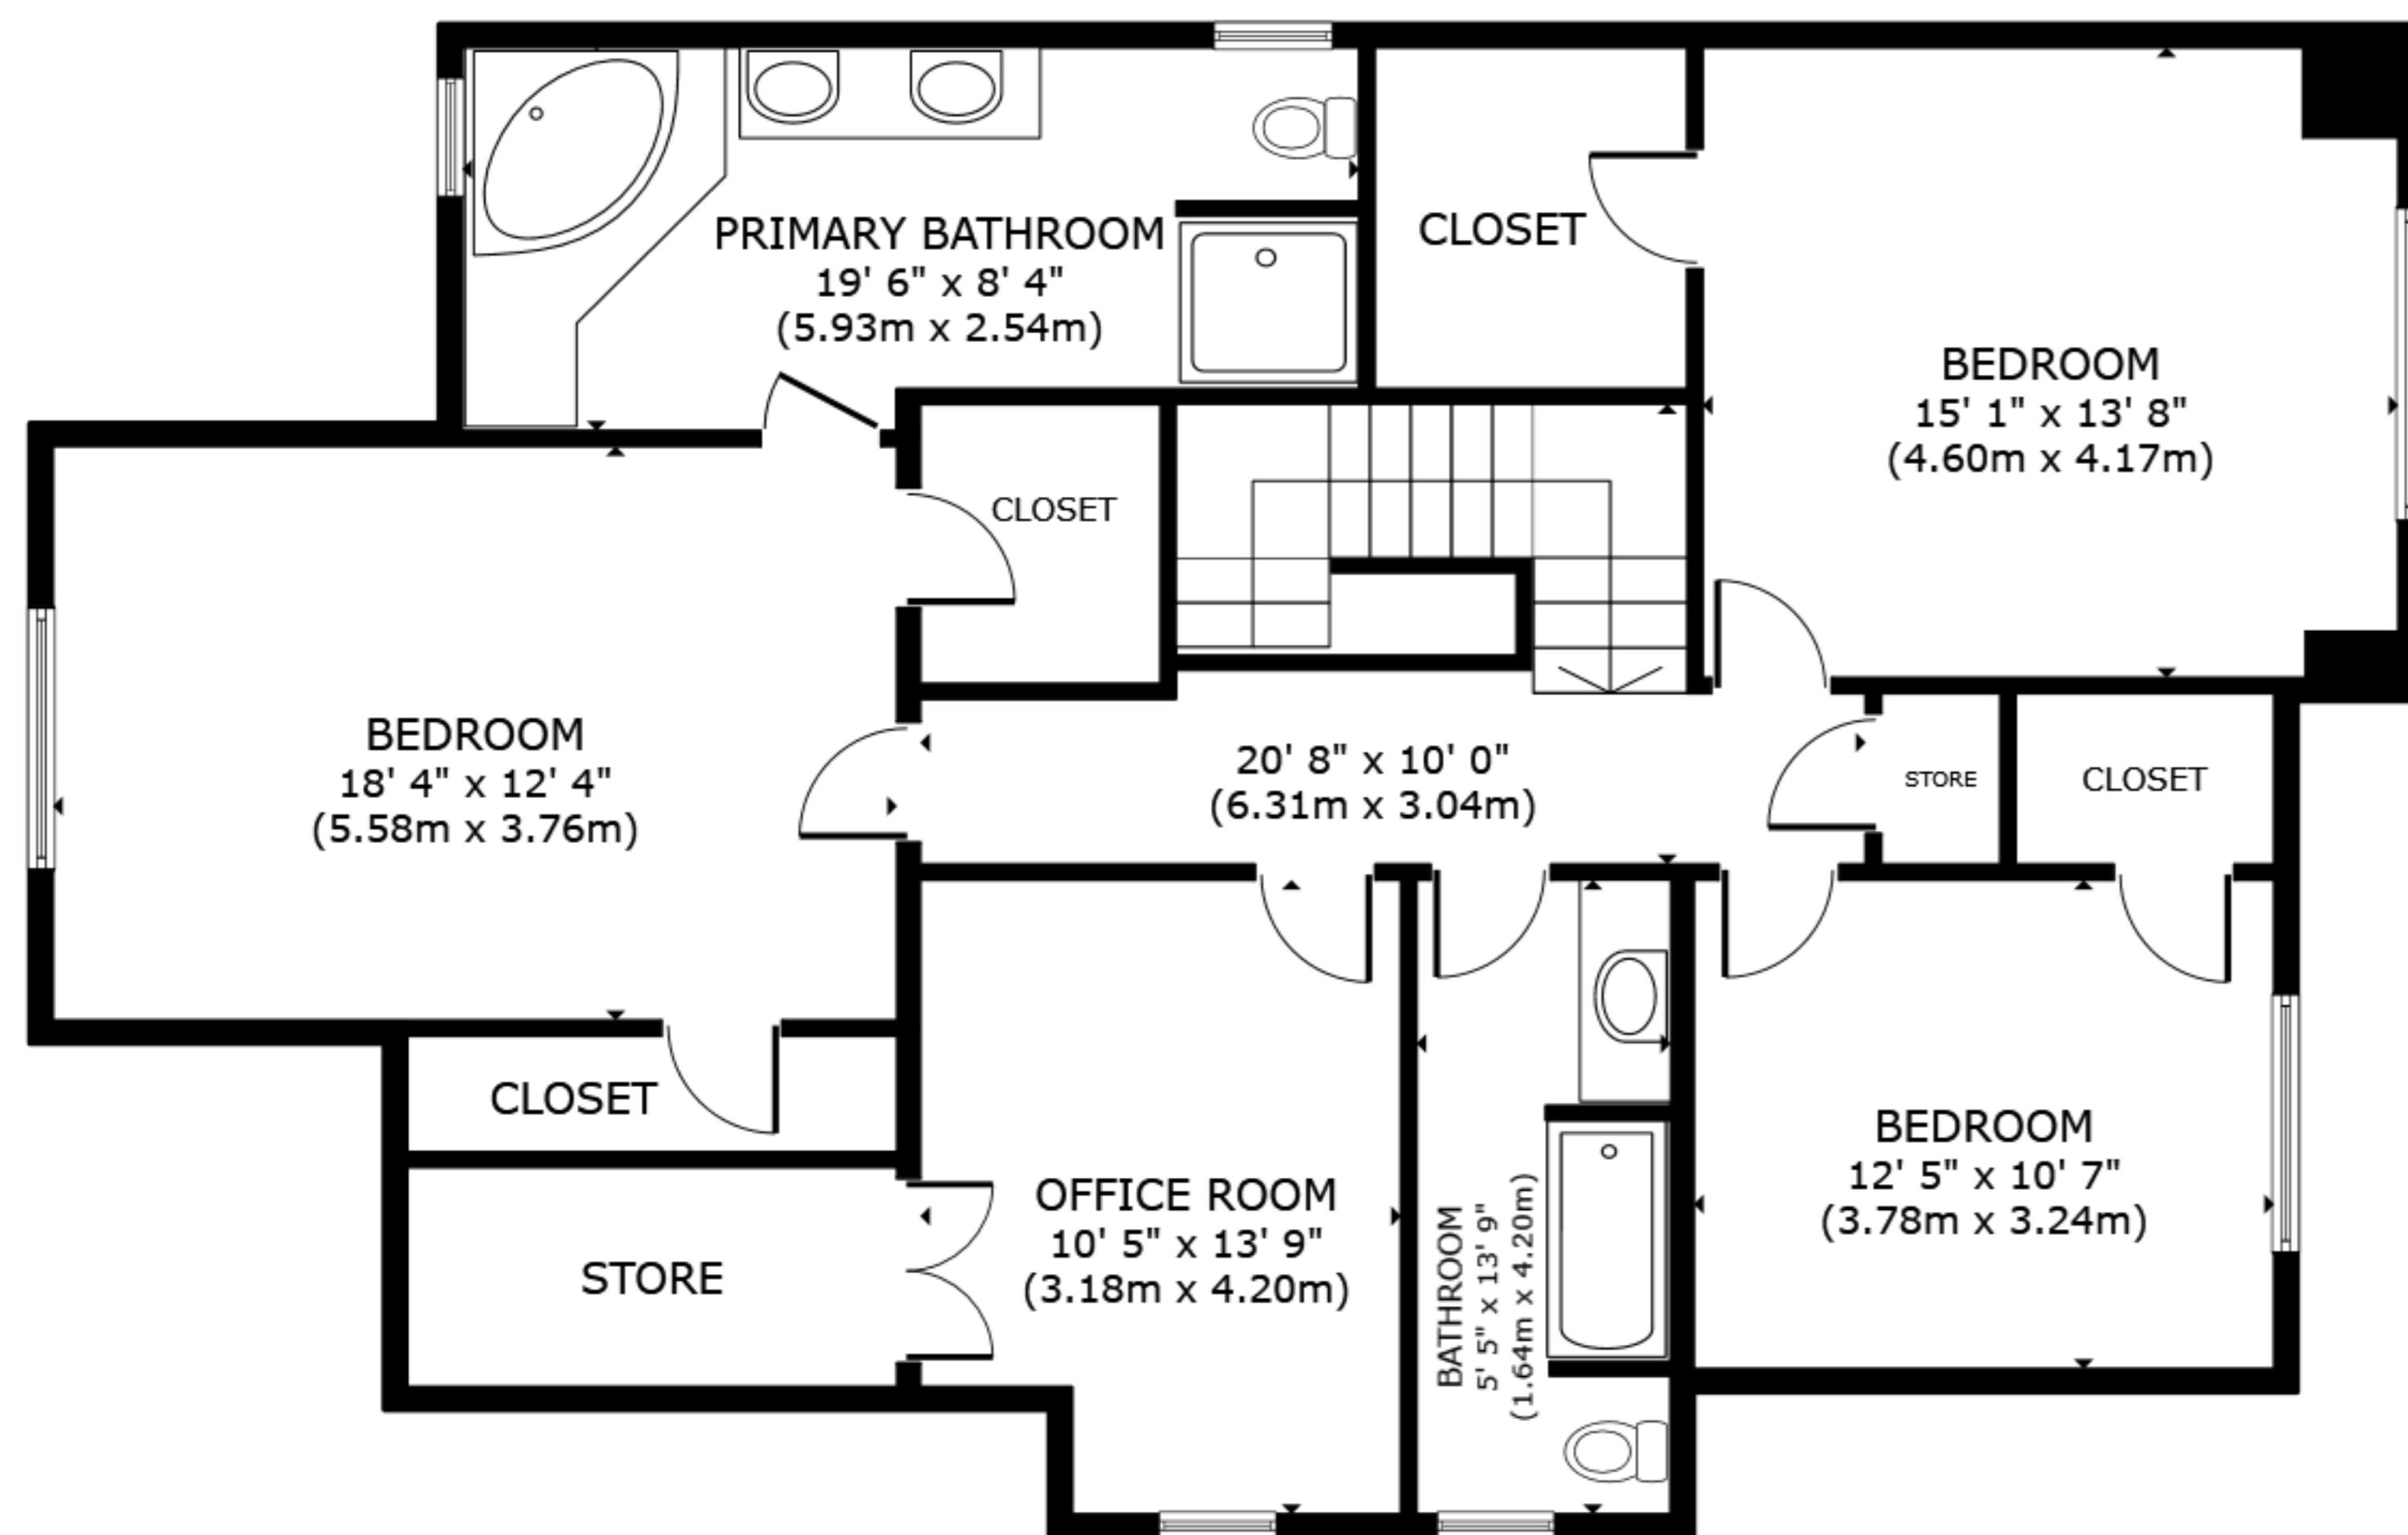

FLOOR 1

FLOOR 2

FLOOR 3

GROSS INTERNAL AREA
 FLOOR 1 802 sq.ft. (74.5 sq.m.) FLOOR 2 1,104 sq.ft. (102.6 sq.m.) FLOOR 3 1,330 sq.ft.
 (123.5 sq.m.)
 TOTAL : 3,235 sq.ft. (300.6 sq.m.)
 SIZES AND DIMENSIONS ARE APPROXIMATE, ACTUAL MAY VARY.