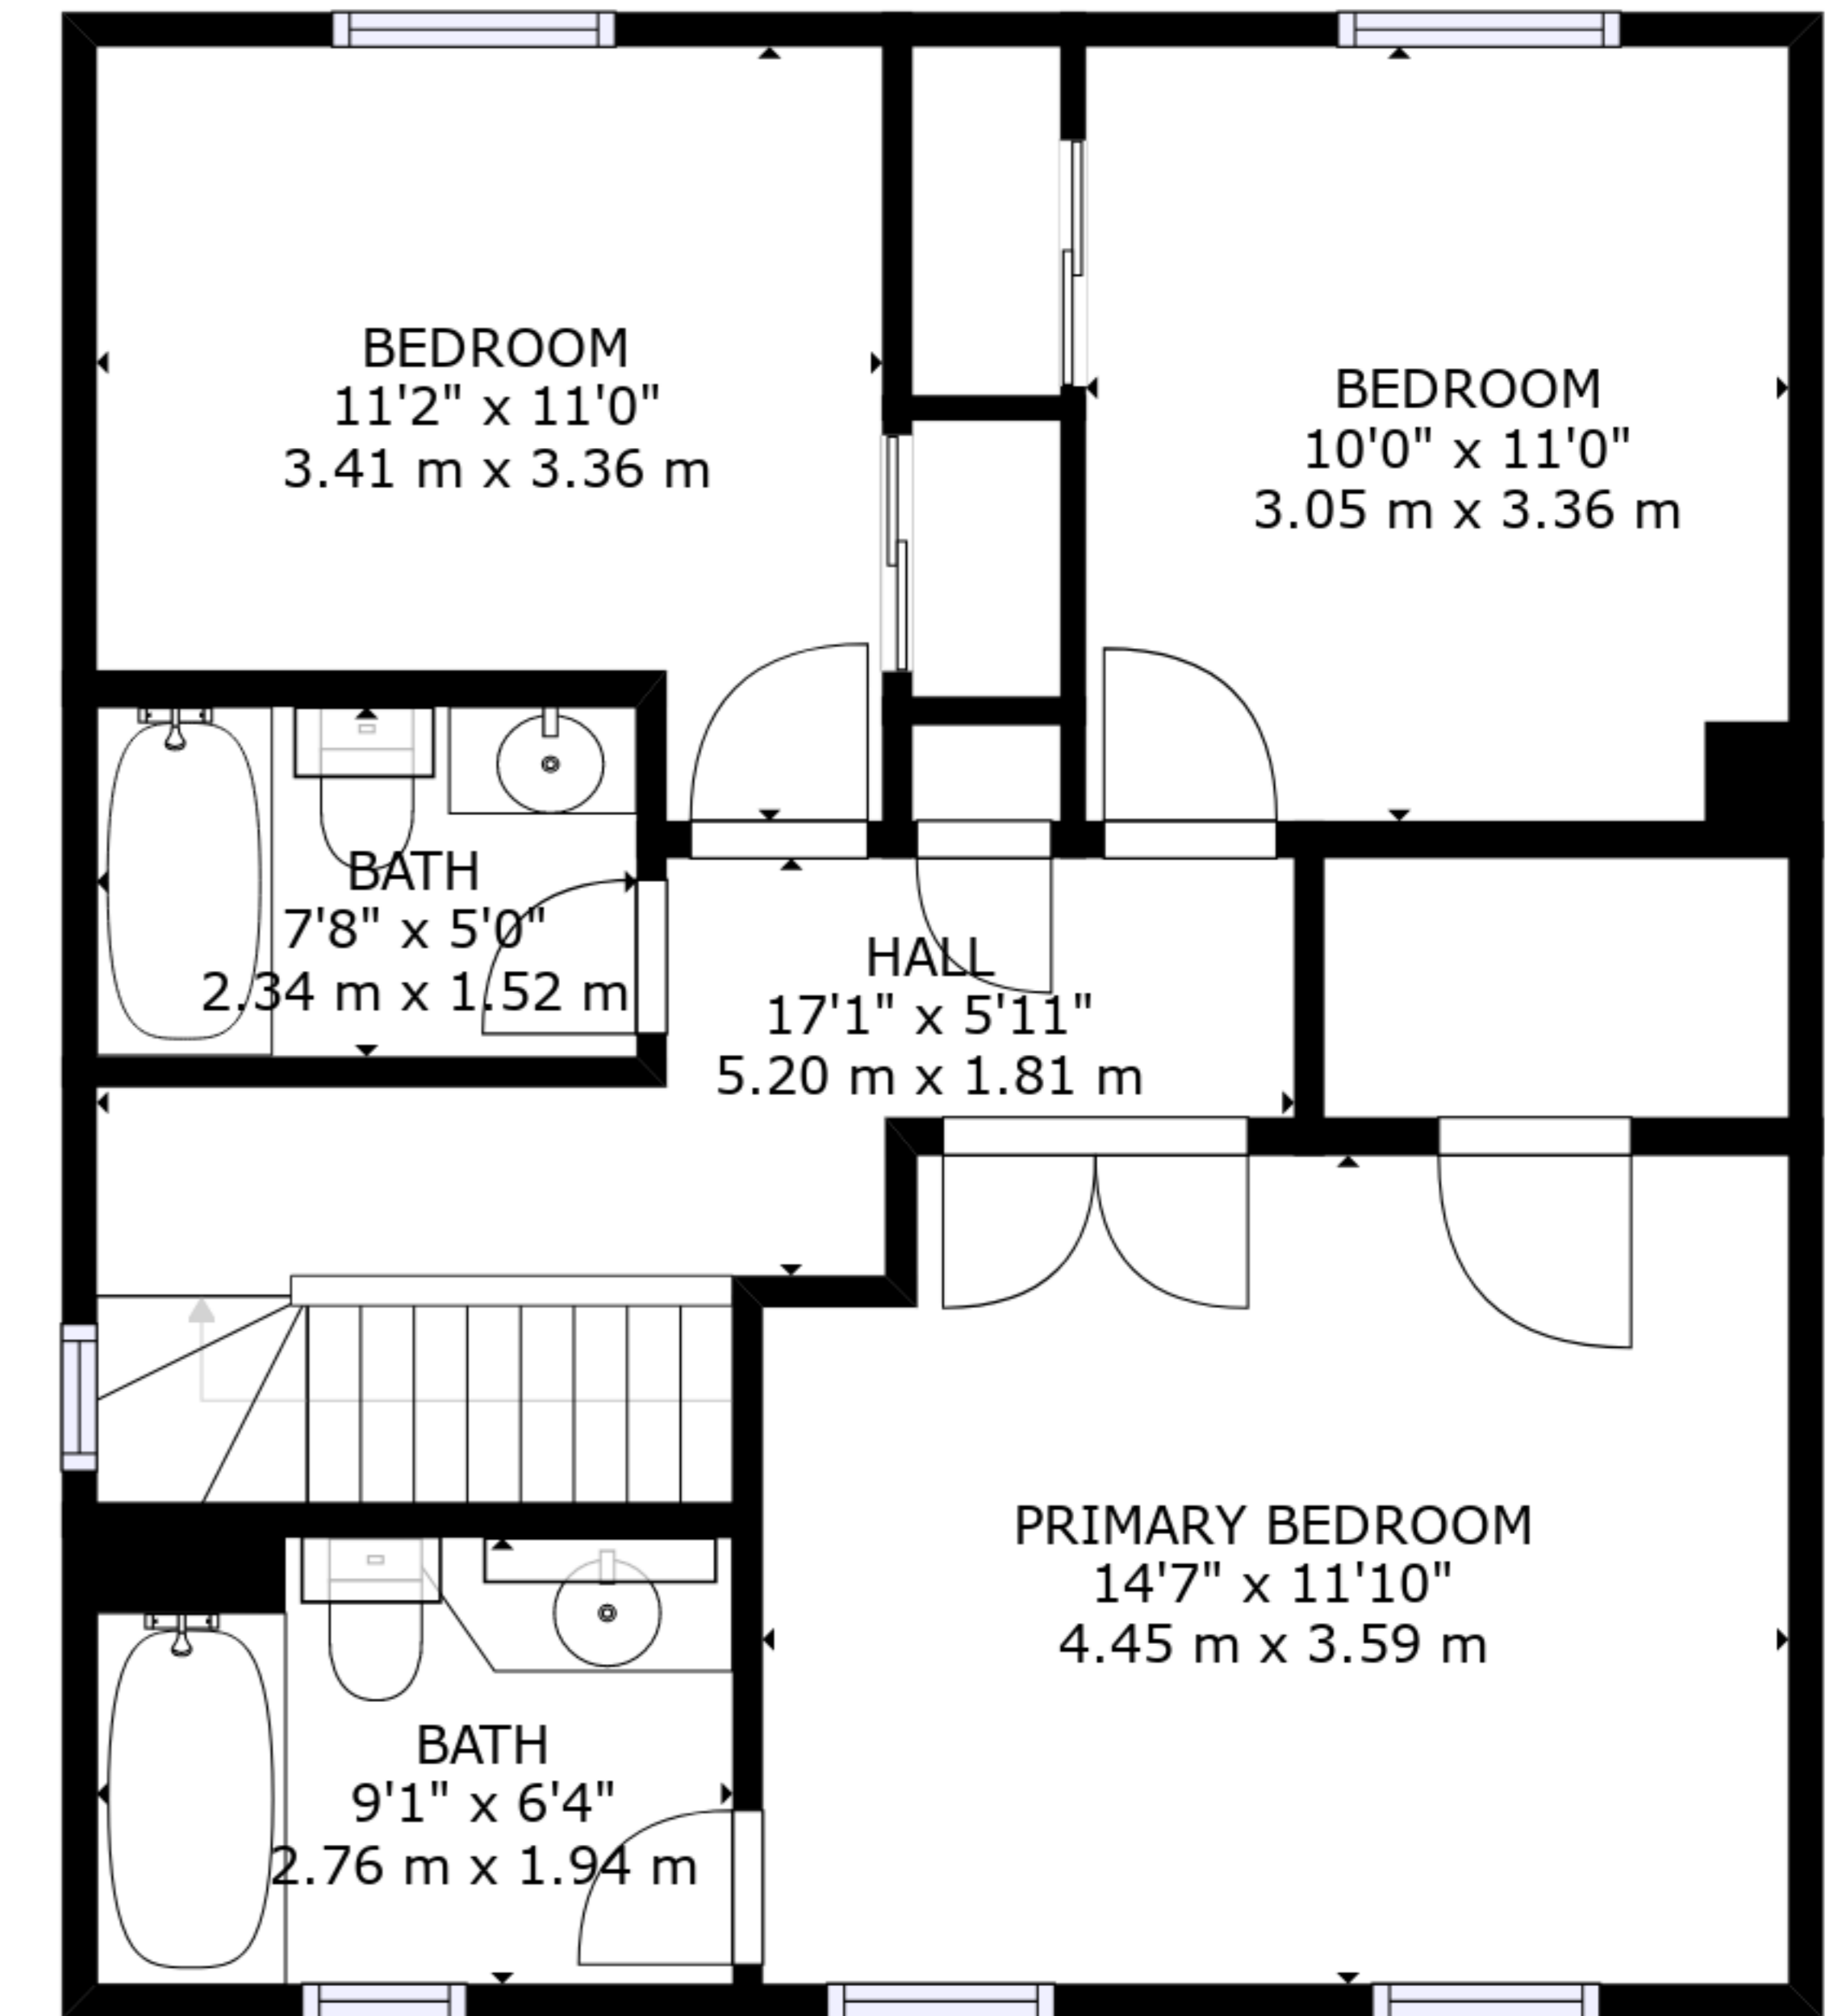

FLOOR 1

FLOOR 2

FLOOR 3

GROSS INTERNAL AREA
 FLOOR 1: 508 sq. ft, 47 m², FLOOR 2: 697 sq. ft, 65 m²
 FLOOR 3: 664 sq. ft, 62 m²
 TOTAL: 1869 sq. ft, 174 m²
 SIZES AND DIMENSIONS ARE APPROXIMATE, ACTUAL MAY VARY.