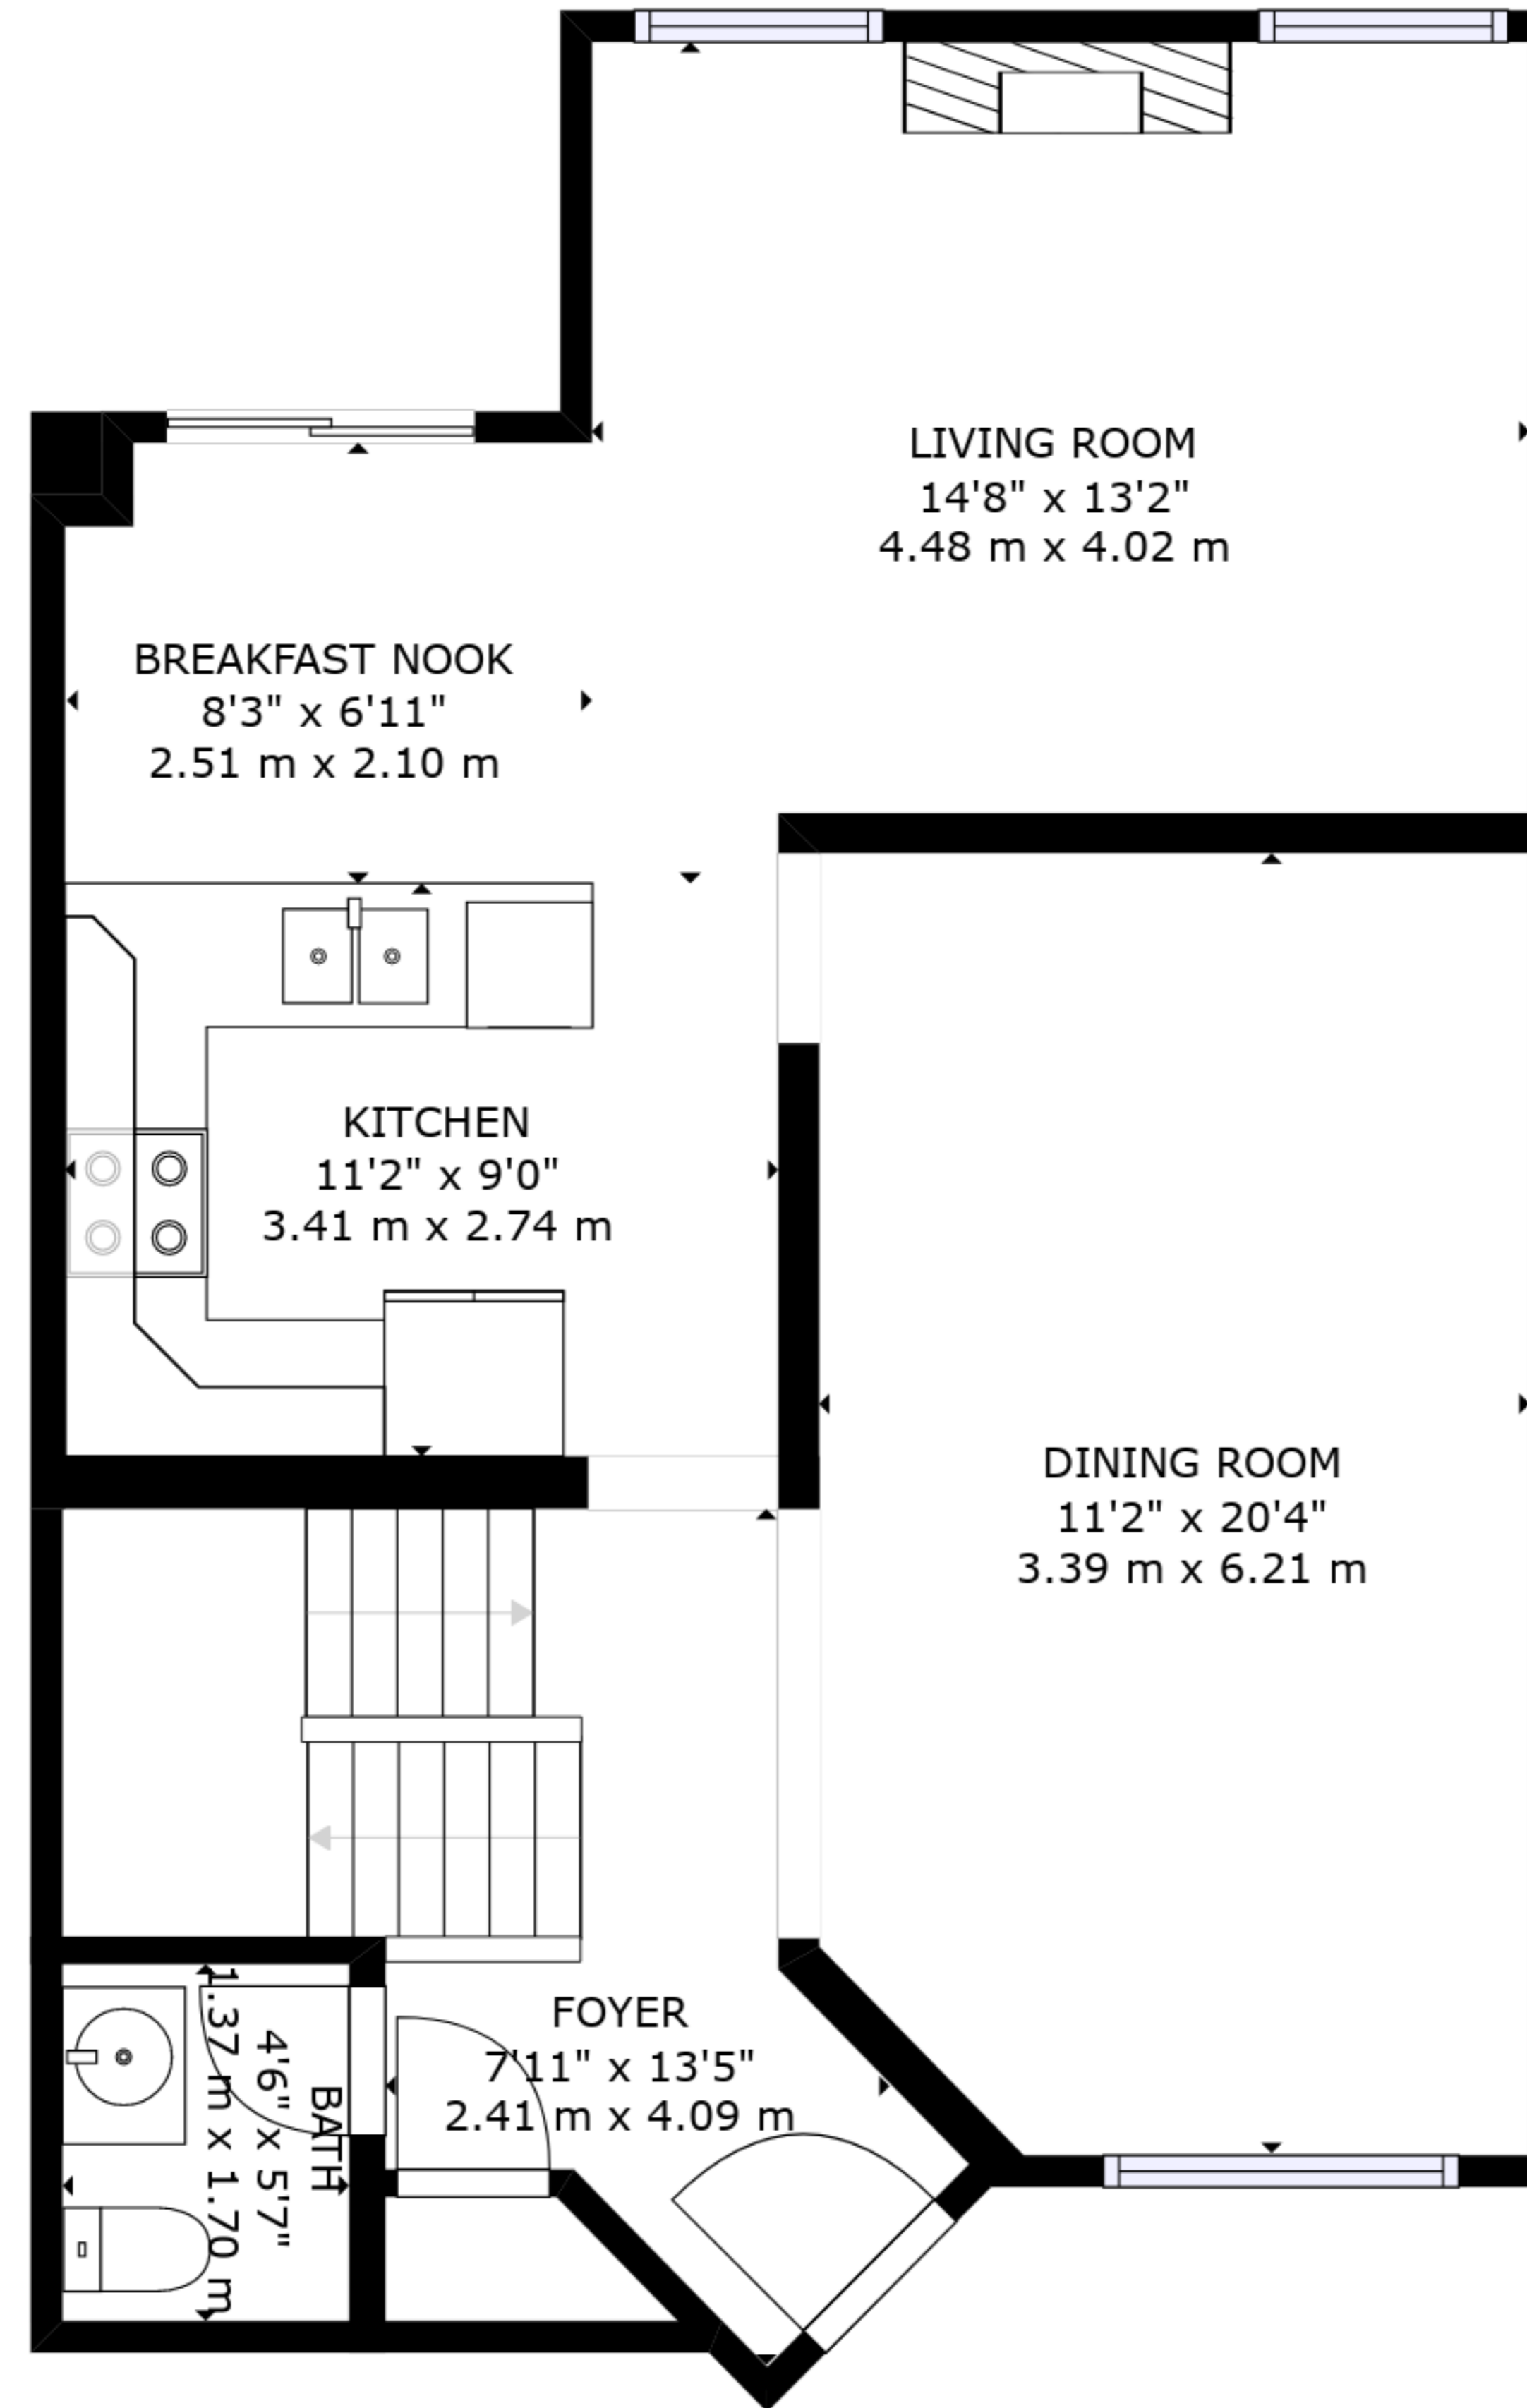

FLOOR 1

FLOOR 2

FLOOR 3

GROSS INTERNAL AREA
 FLOOR 1: 714 sq. ft, 66 m², FLOOR 2: 741 sq. ft, 69 m²
 FLOOR 3: 737 sq. ft, 68 m², EXCLUDED AREAS:
 BALCONY: 82 sq. ft, 8 m²
 TOTAL: 2191 sq. ft, 204 m²
 SIZES AND DIMENSIONS ARE APPROXIMATE, ACTUAL MAY VARY.