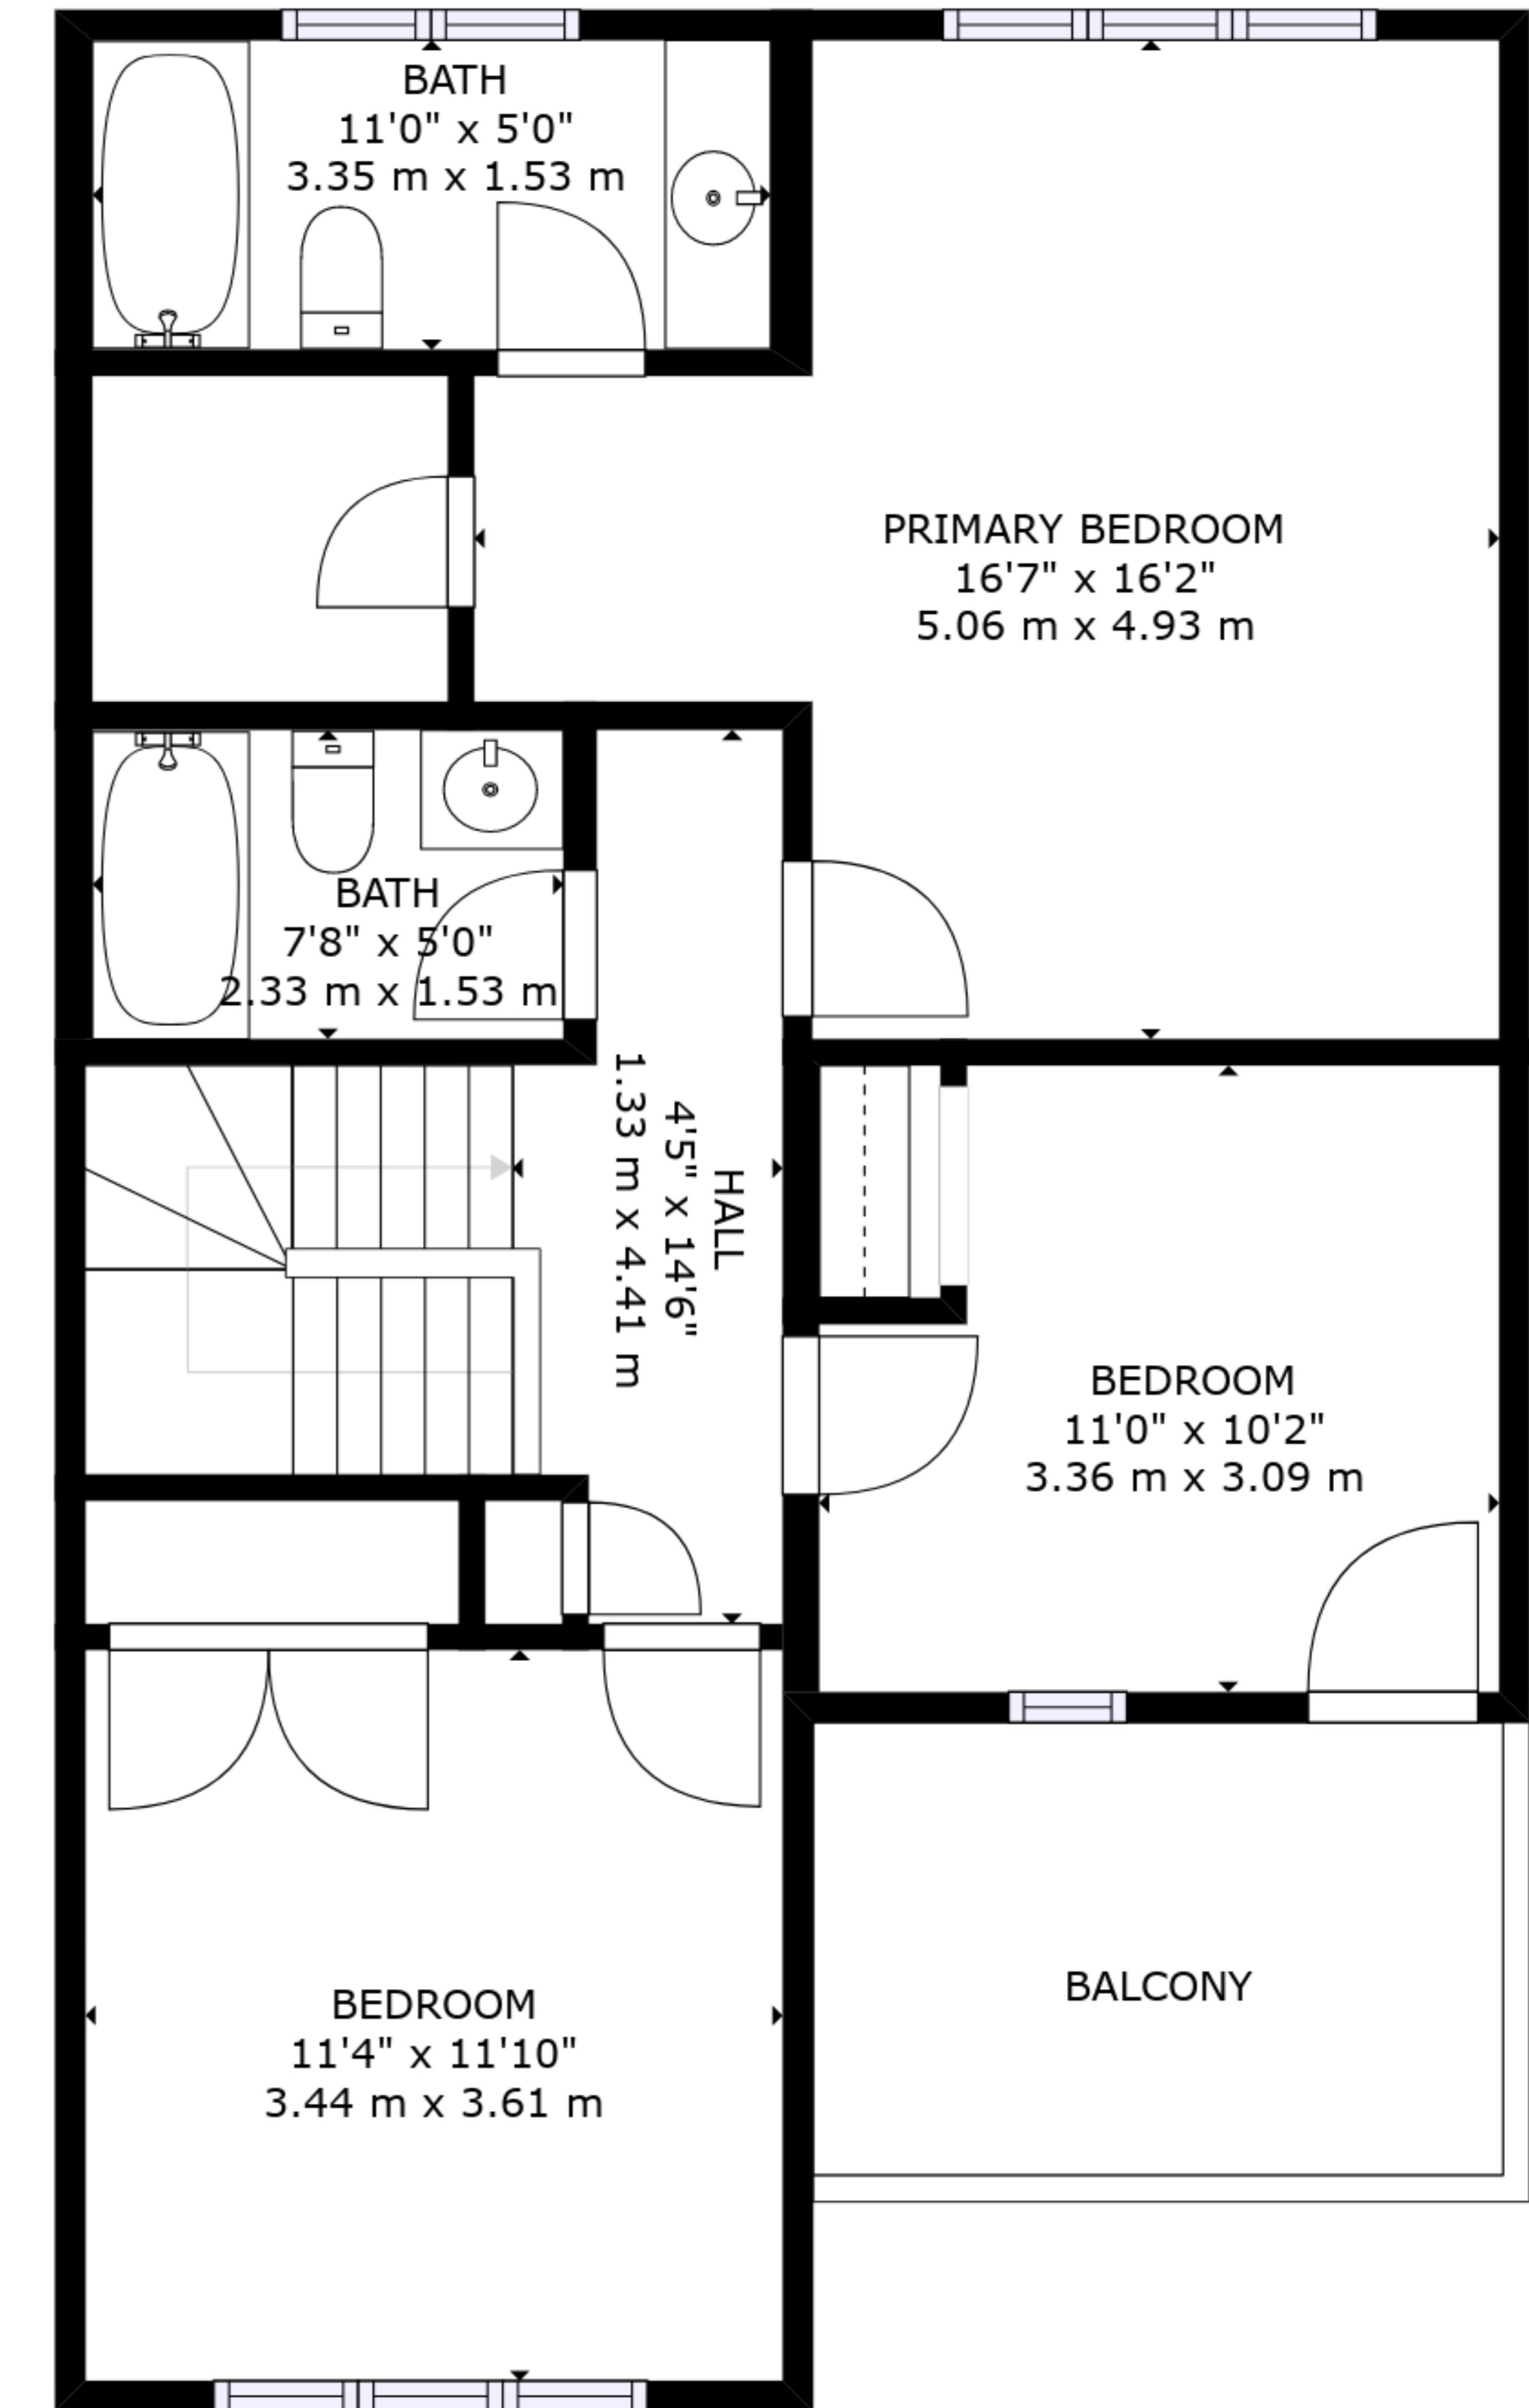

FLOOR 1

FLOOR 2

FLOOR 3

GROSS INTERNAL AREA
 FLOOR 1: 714 sq. ft, 66 m², FLOOR 2: 741 sq. ft, 69 m²
 FLOOR 3: 737 sq. ft, 68 m², EXCLUDED AREAS:
 BALCONY: 82 sq. ft, 8 m²
 TOTAL: 2191 sq. ft, 204 m²
 SIZES AND DIMENSIONS ARE APPROXIMATE, ACTUAL MAY VARY.