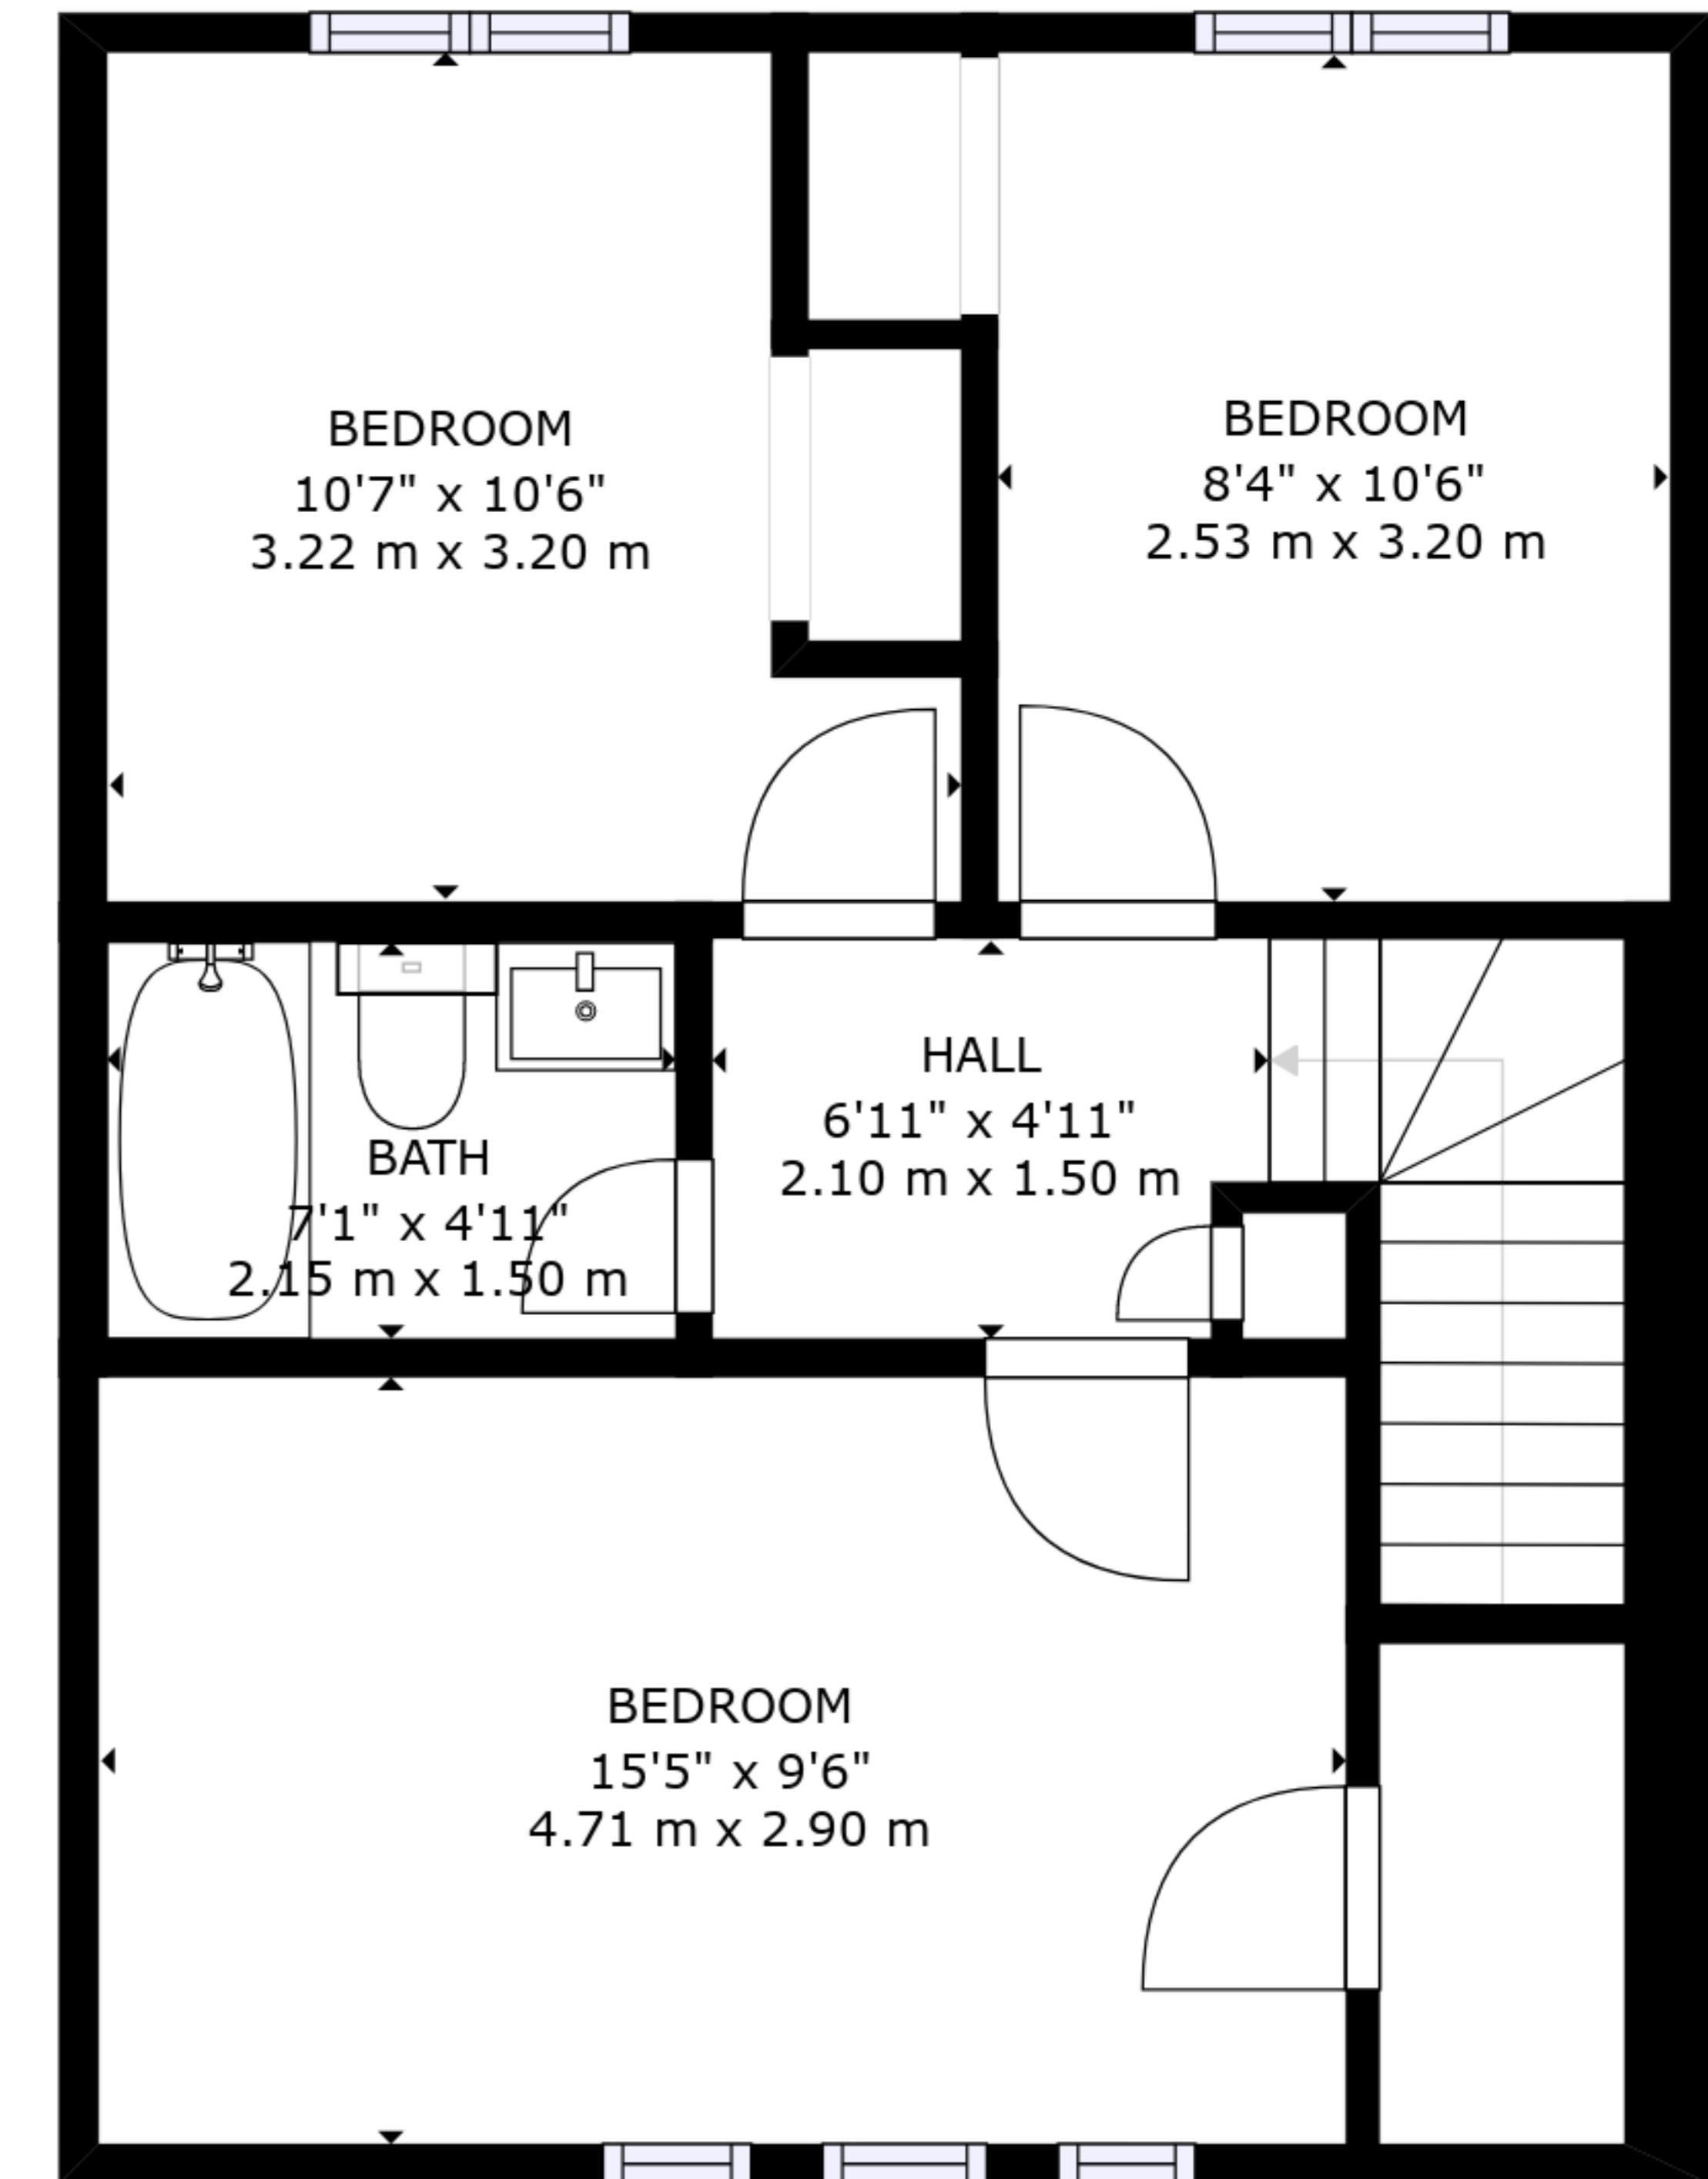

FLOOR 1

FLOOR 2

FLOOR 3

GROSS INTERNAL AREA
 FLOOR 1: 409 sq. ft, 38 m², FLOOR 2: 432 sq. ft, 40 m²
 FLOOR 3: 495 sq. ft, 46 m²
 TOTAL: 1337 sq. ft, 124 m²
 SIZES AND DIMENSIONS ARE APPROXIMATE, ACTUAL MAY VARY.