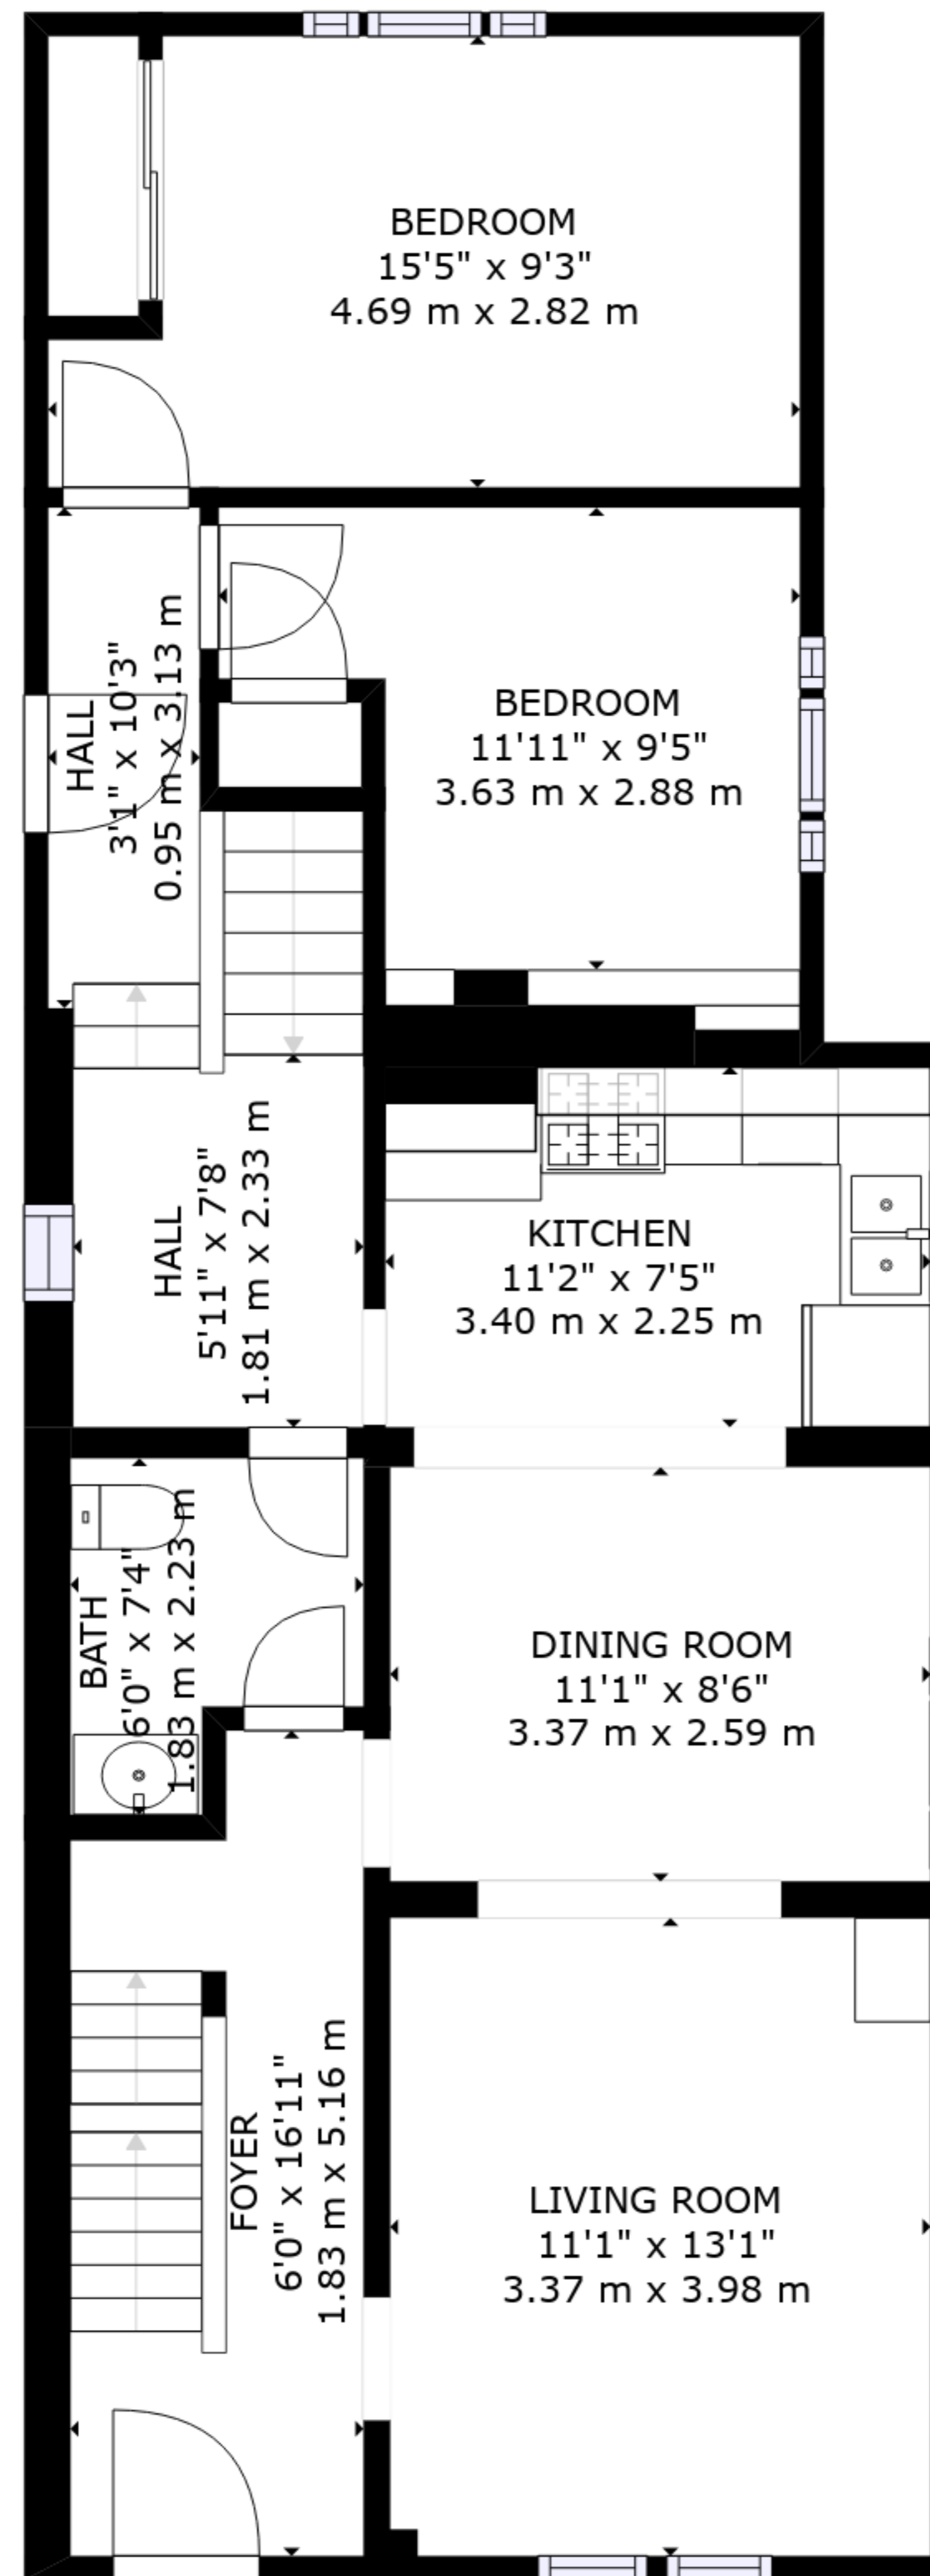

FLOOR 1

FLOOR 2

FLOOR 3

GROSS INTERNAL AREA
 FLOOR 1: 652 sq. ft, 61 m², FLOOR 2: 861 sq. ft, 80 m²
 FLOOR 3: 541 sq. ft, 50 m²
 TOTAL: 2054 sq. ft, 191 m²
 SIZES AND DIMENSIONS ARE APPROXIMATE, ACTUAL MAY VARY.