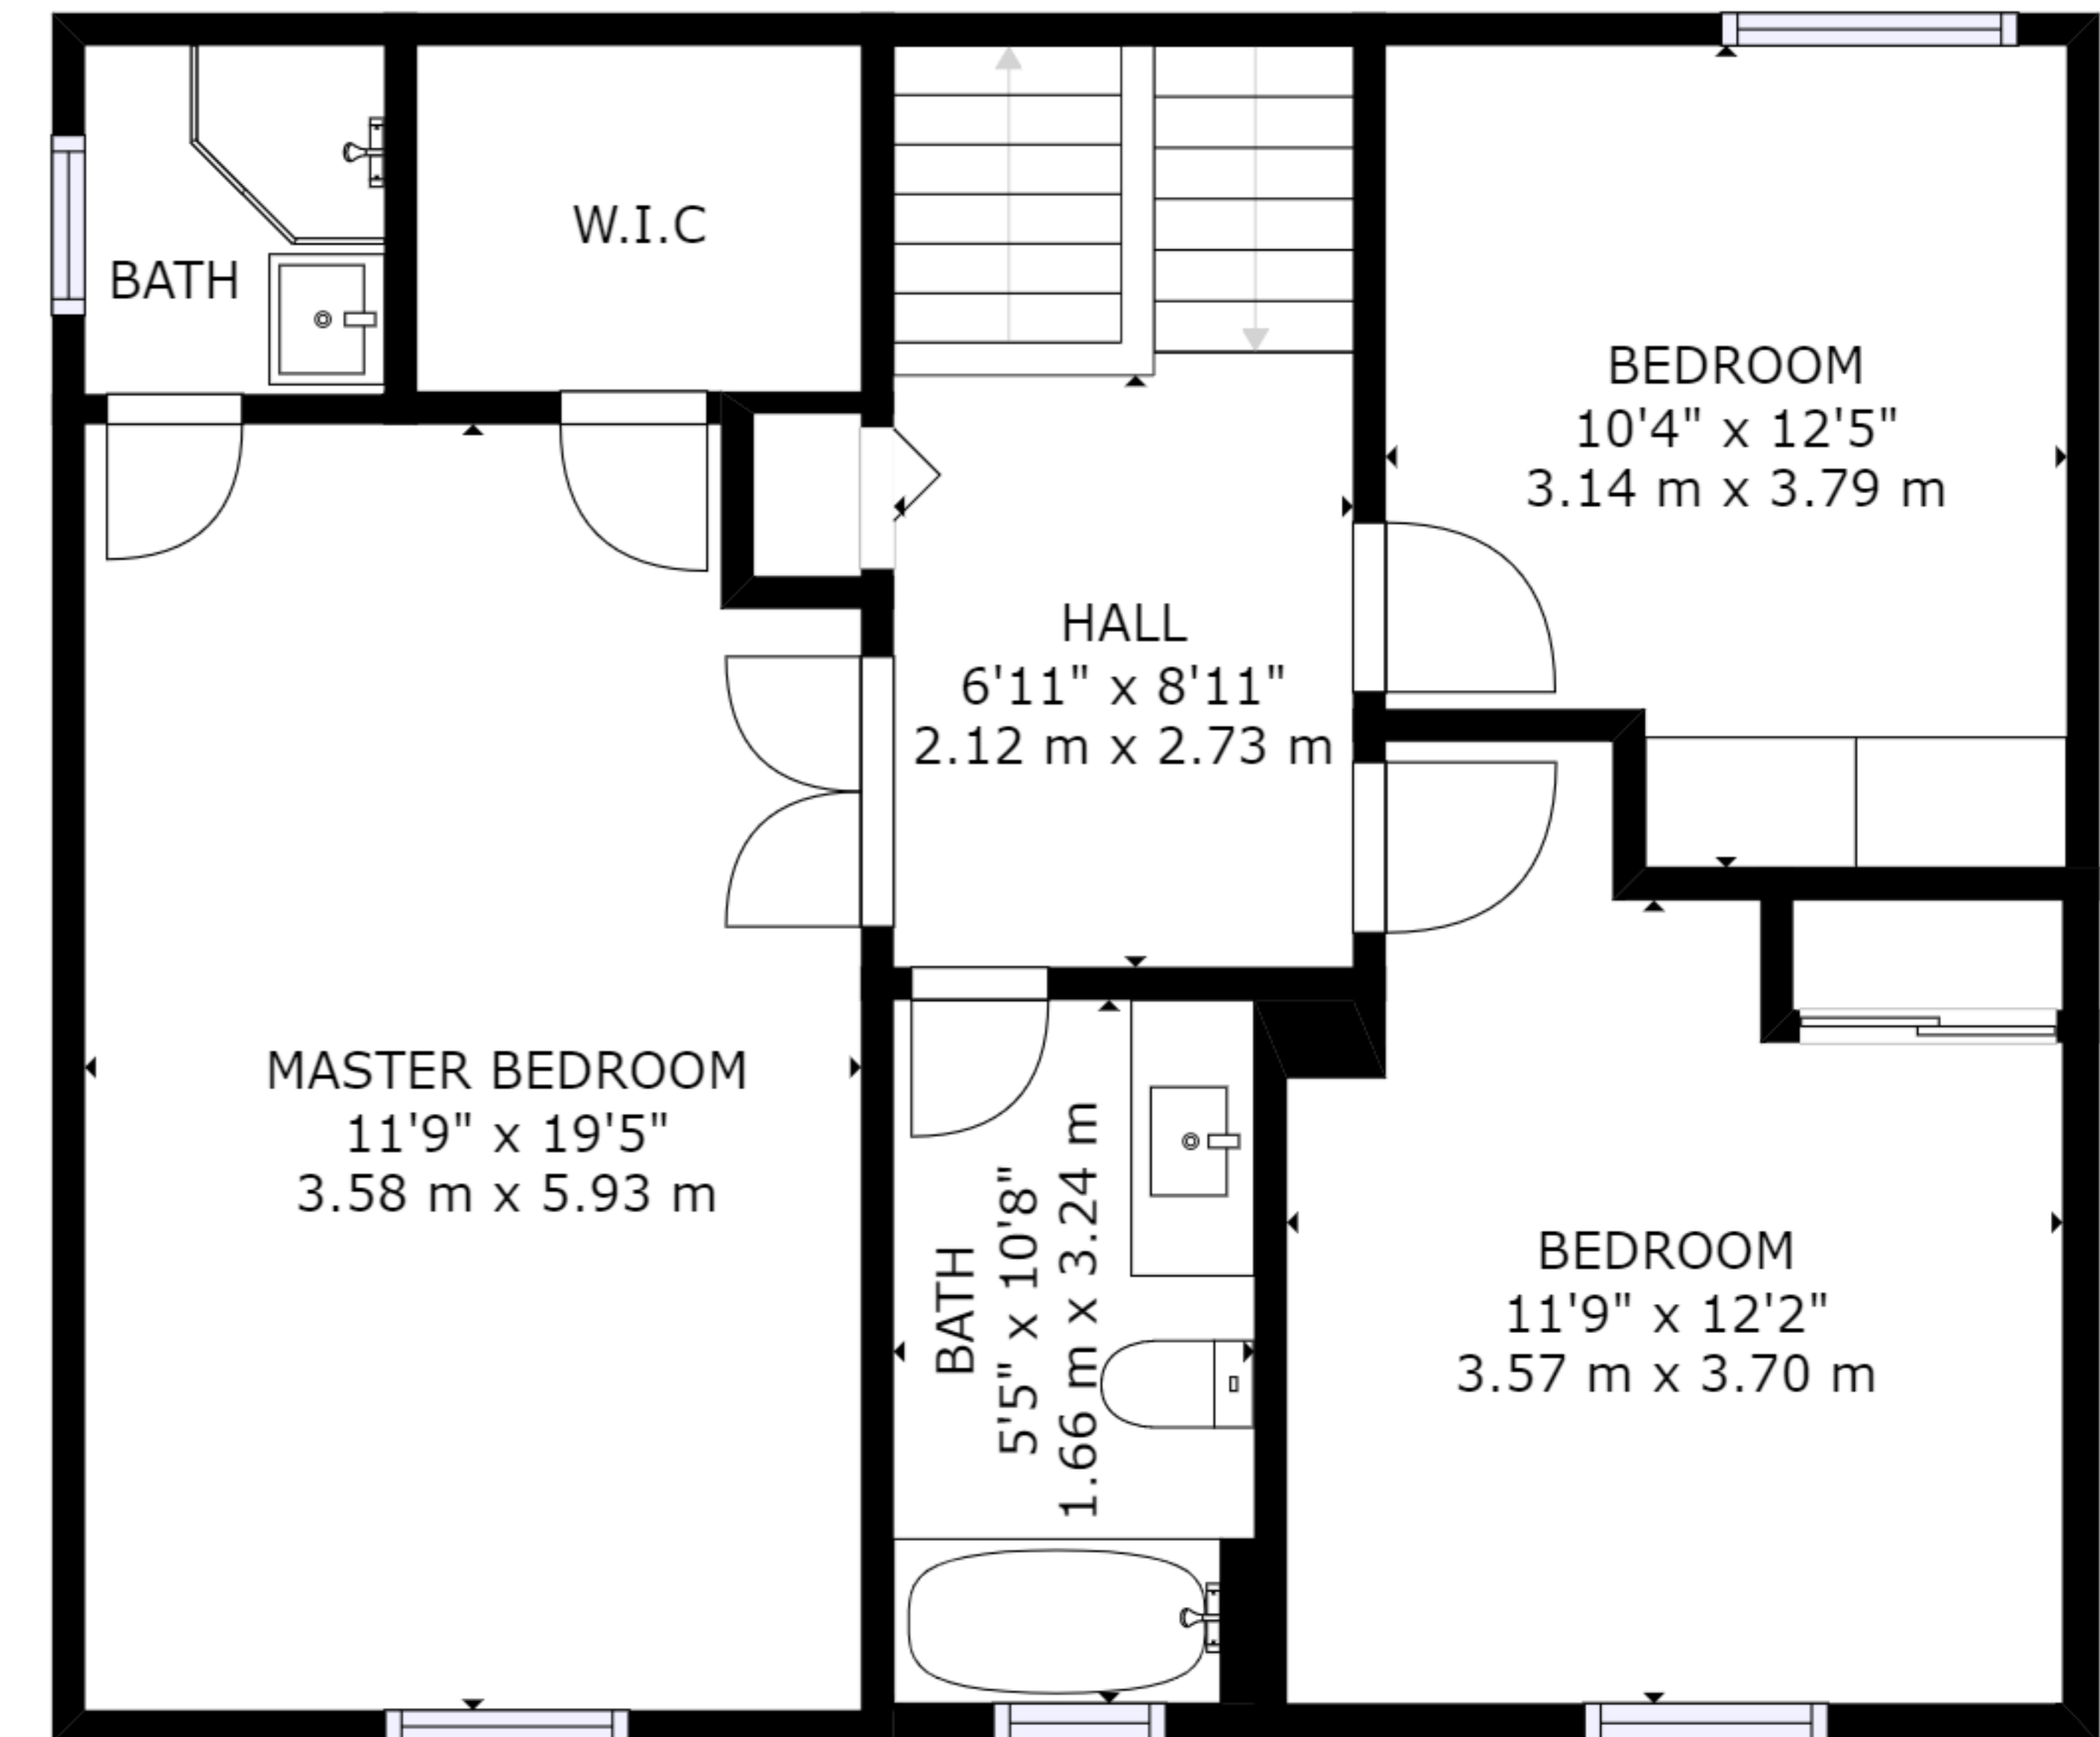

FLOOR 1

FLOOR 2

FLOOR 3

GROSS INTERNAL AREA  
 FLOOR 1: 555 sq ft, 52 m<sup>2</sup>, FLOOR 2: 496 sq ft, 46 m<sup>2</sup>  
 FLOOR 3: 751 sq ft, 70 m<sup>2</sup>  
 TOTAL: 1802 sq ft, 167 m<sup>2</sup>  
 SIZES AND DIMENSIONS ARE APPROXIMATE, ACTUAL MAY VARY.