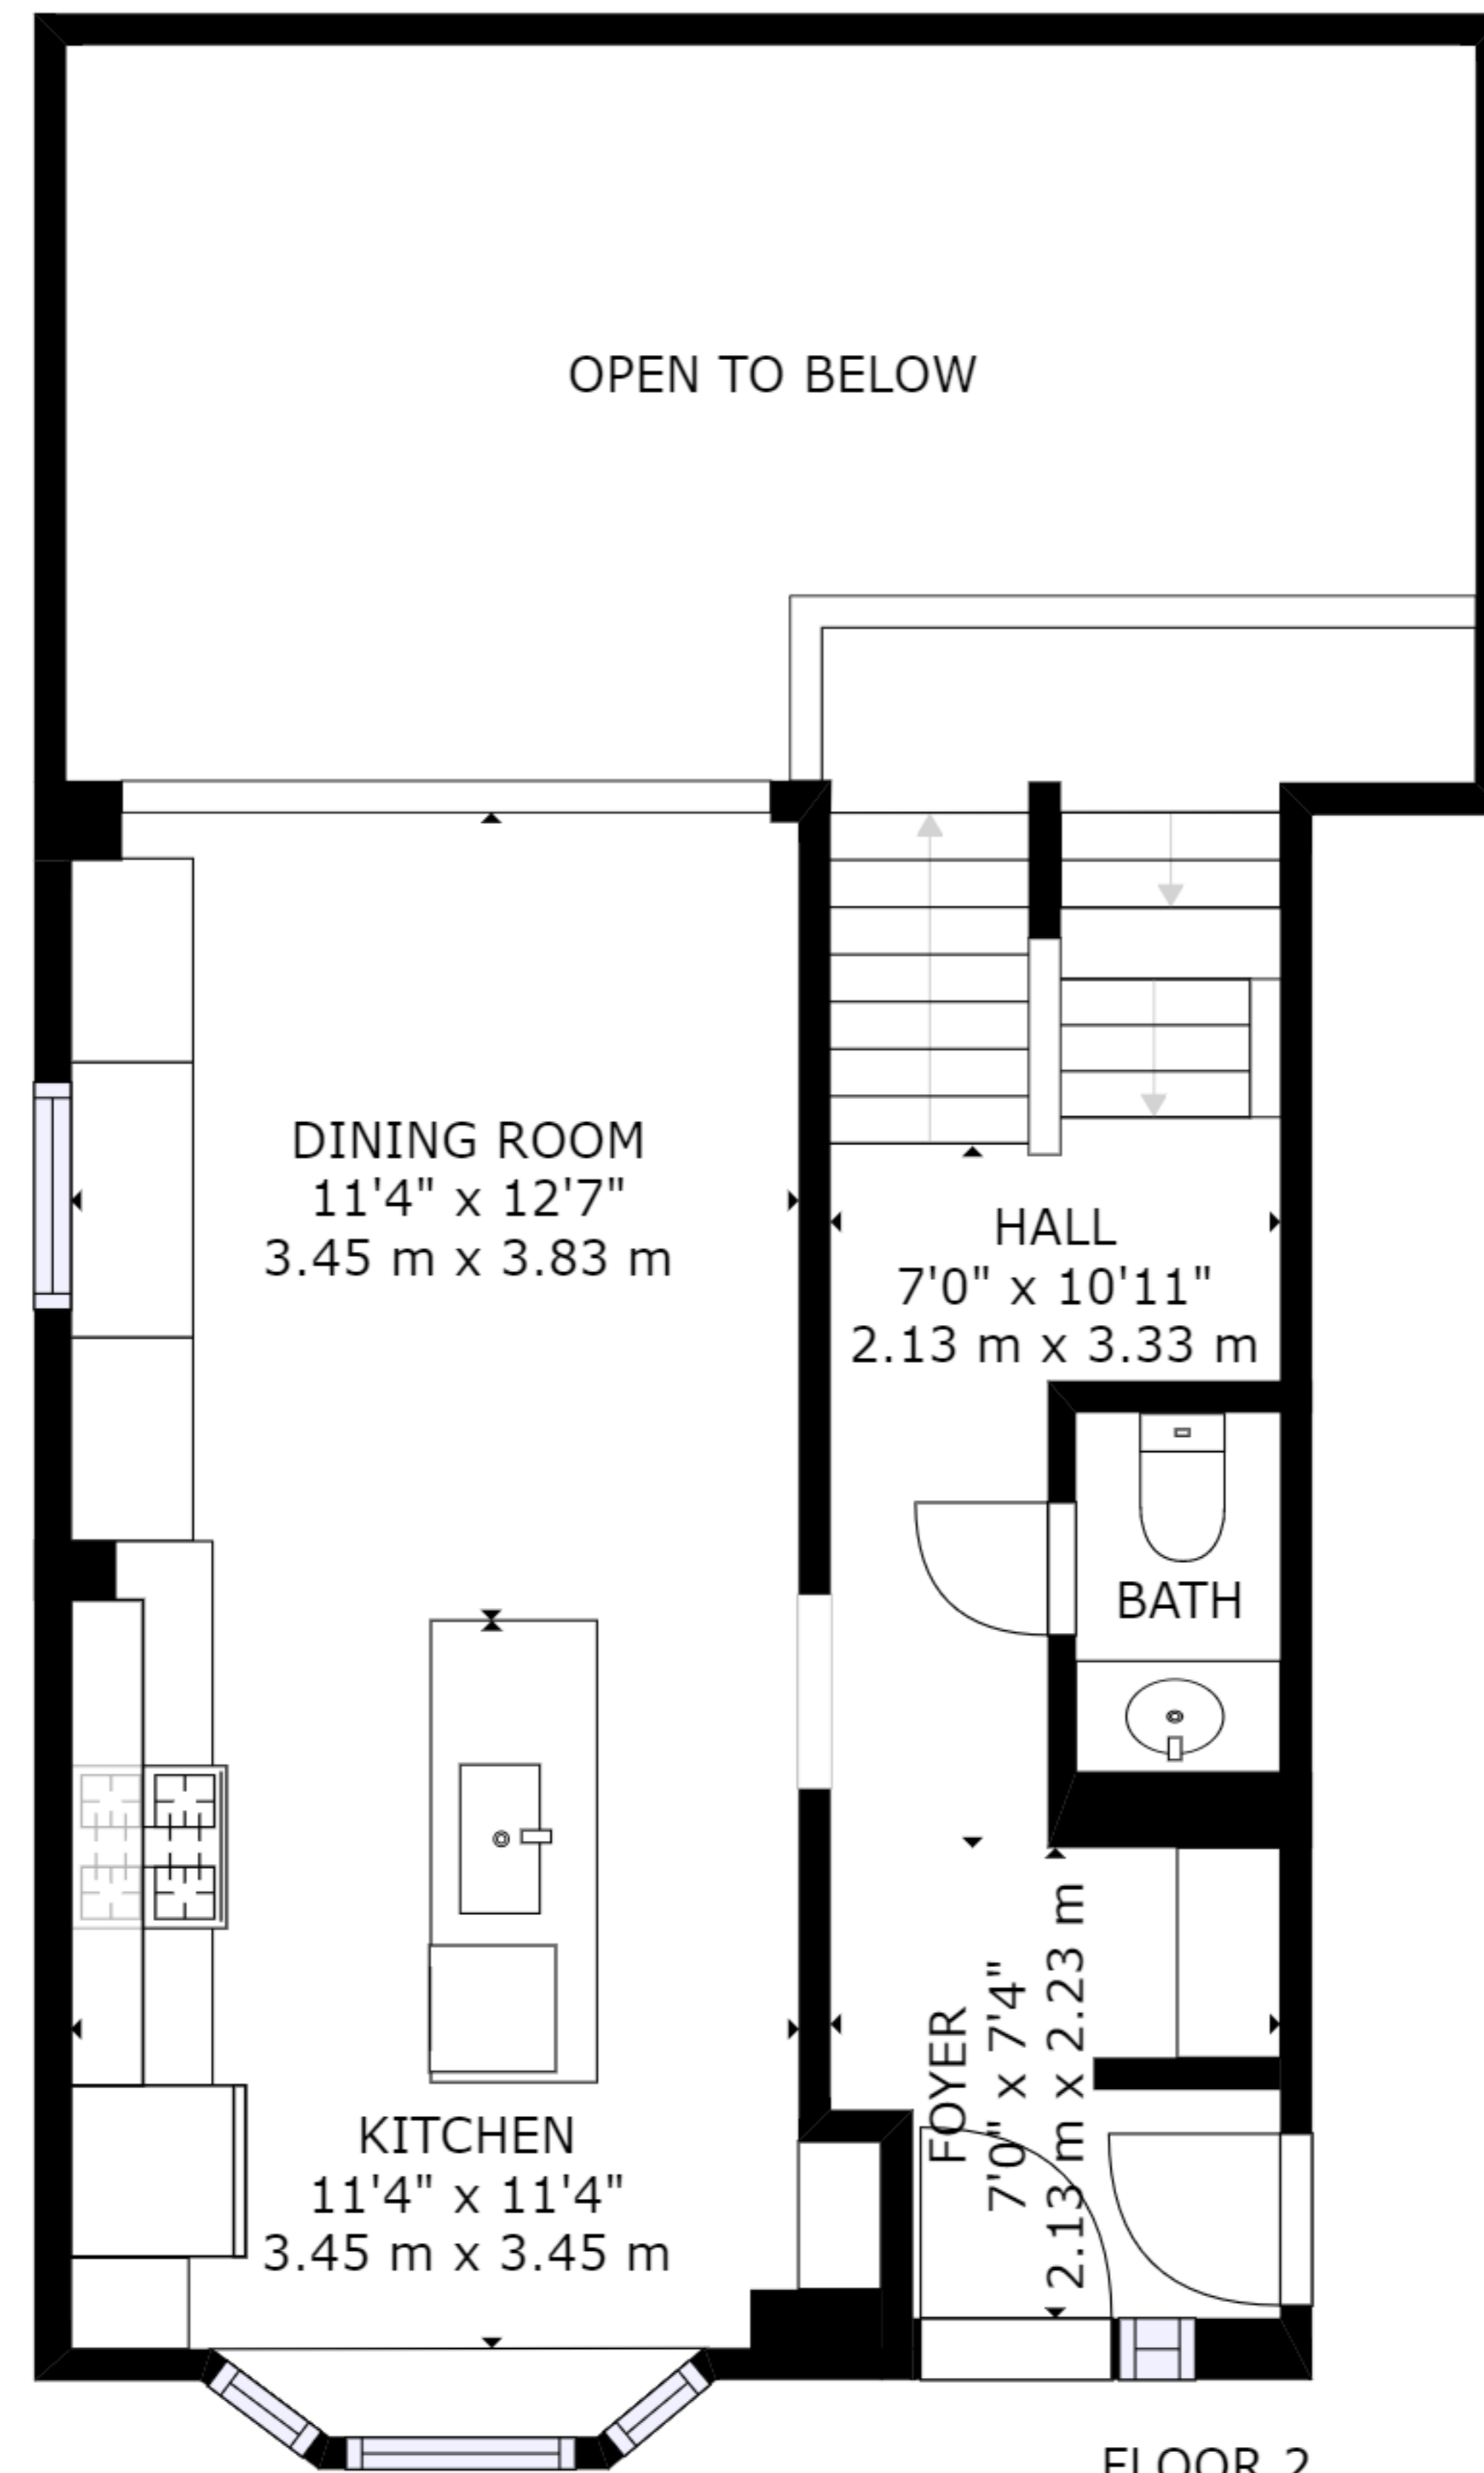

FLOOR 1

FLOOR 2

FLOOR 3

GROSS INTERNAL AREA  
 FLOOR 1: 555 sq ft, 52 m<sup>2</sup>, FLOOR 2: 496 sq ft, 46 m<sup>2</sup>  
 FLOOR 3: 751 sq ft, 70 m<sup>2</sup>  
 TOTAL: 1802 sq ft, 167 m<sup>2</sup>  
 SIZES AND DIMENSIONS ARE APPROXIMATE, ACTUAL MAY VARY.