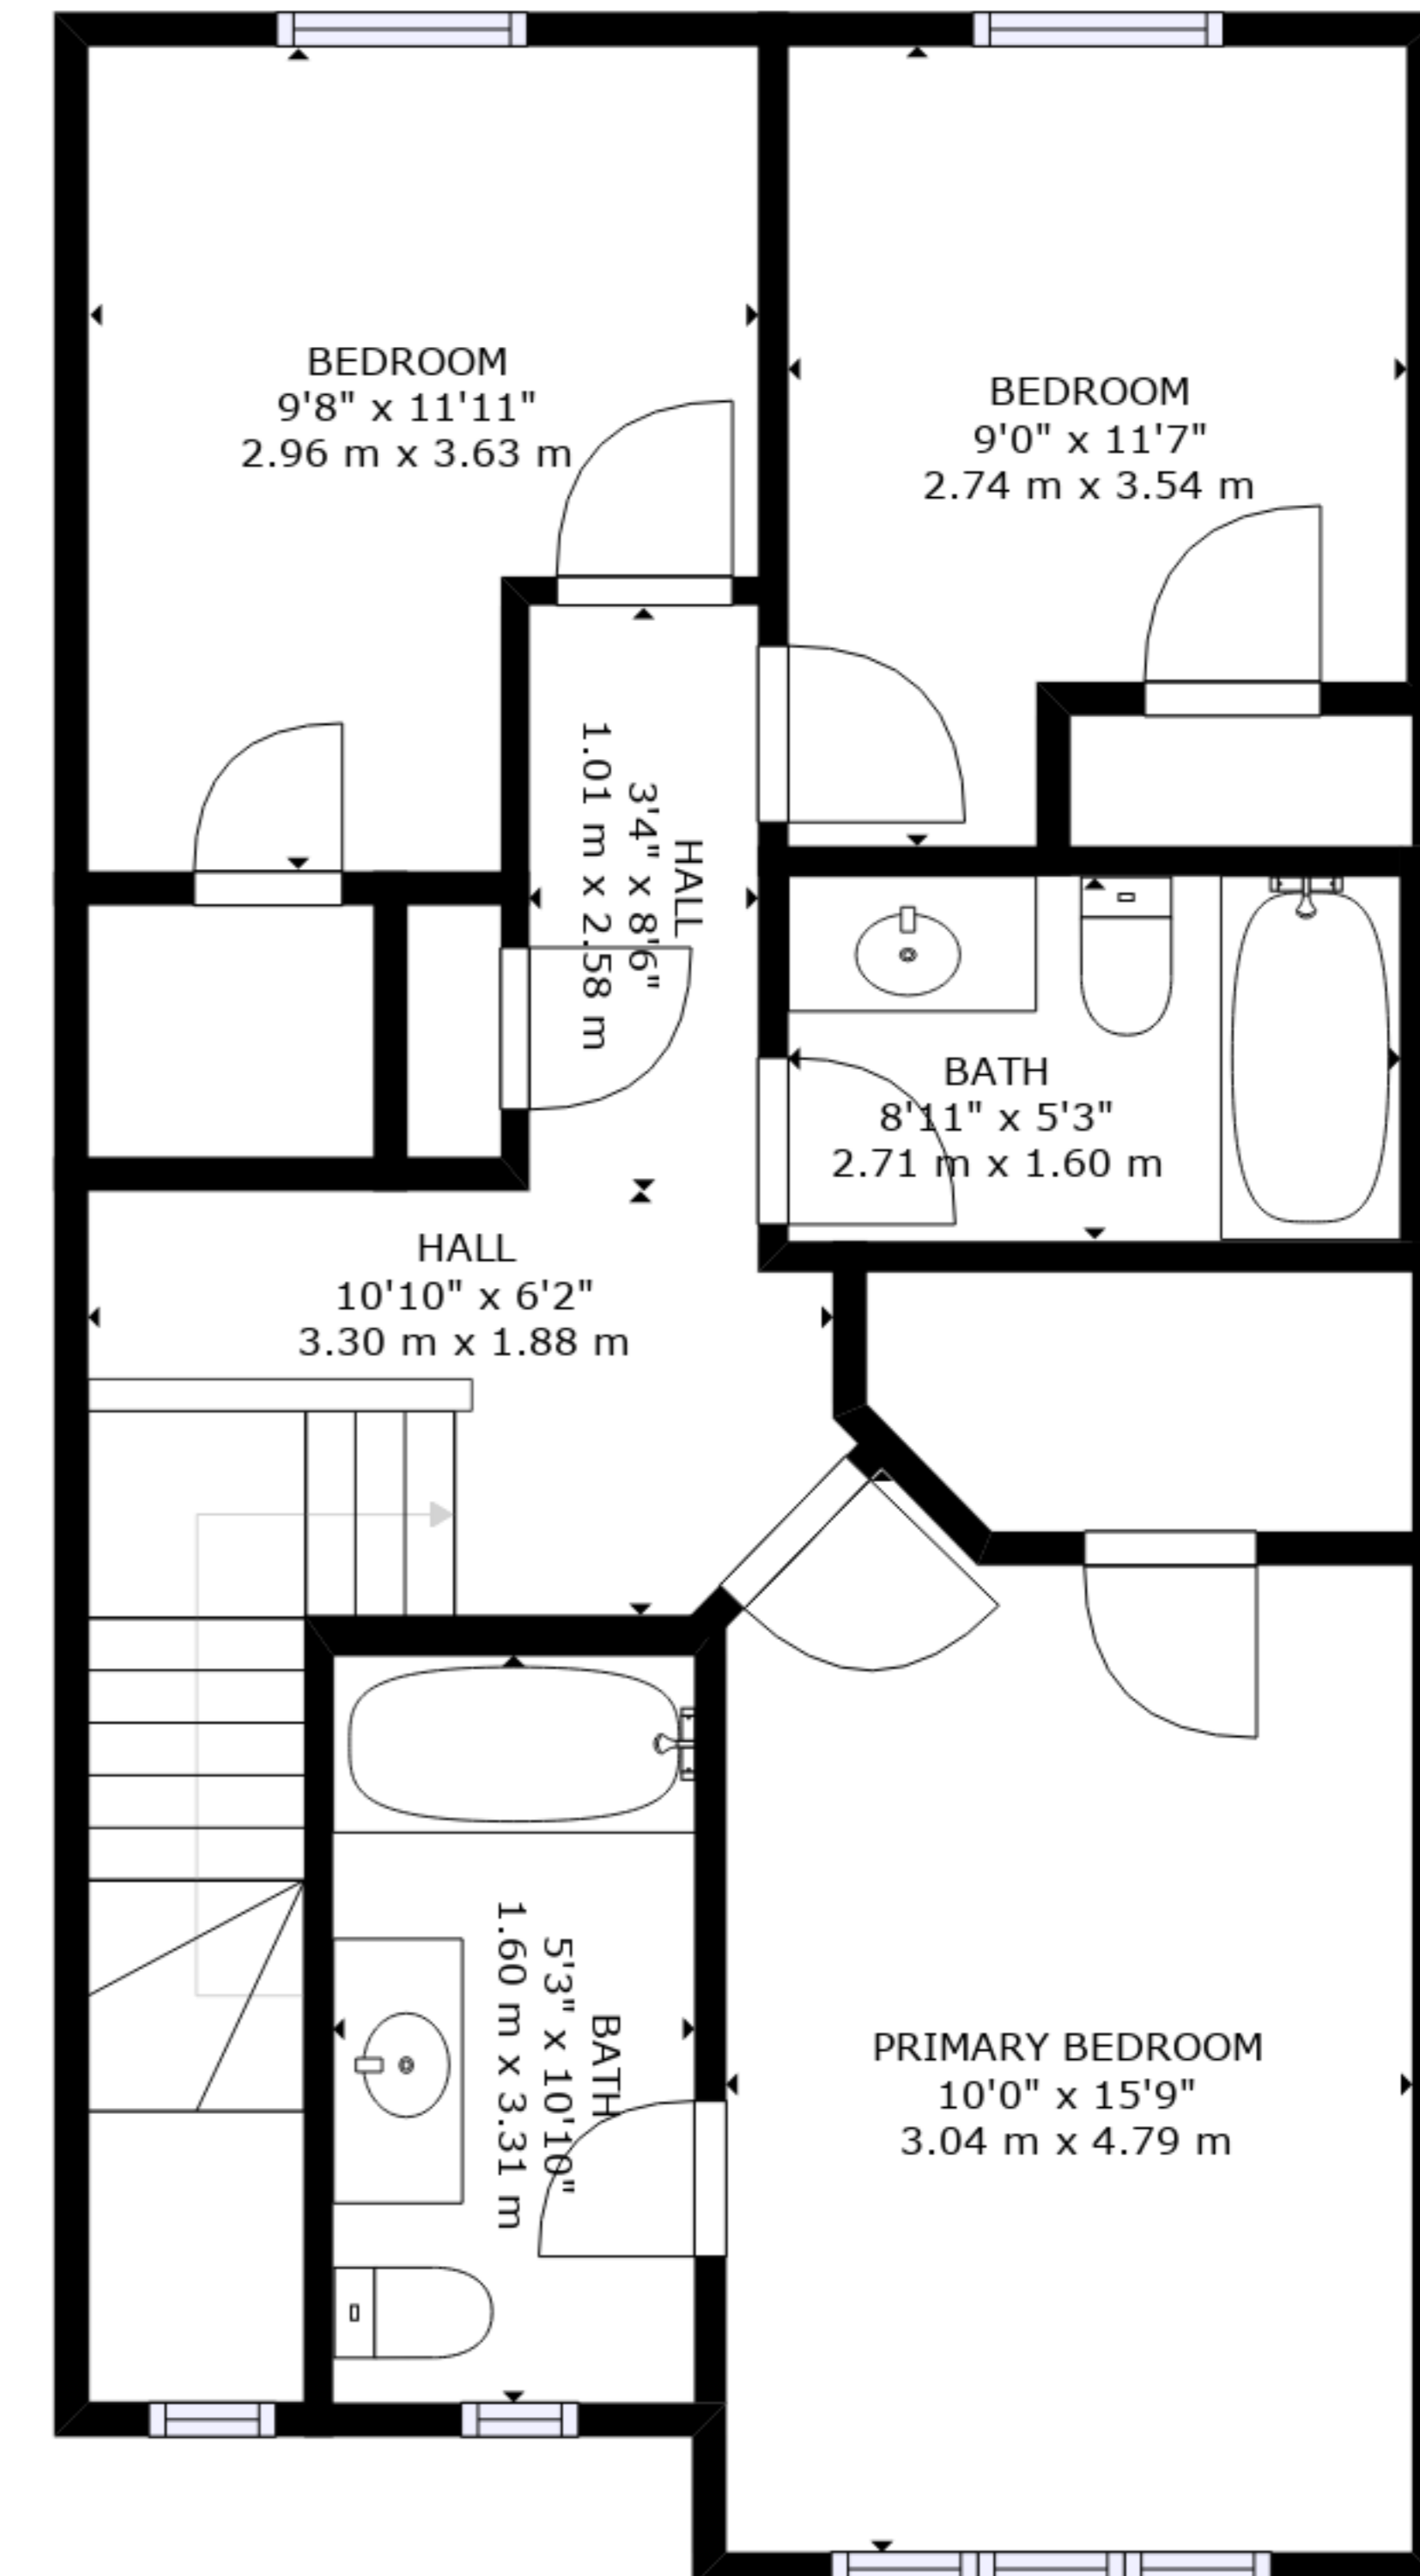

FLOOR 1

FLOOR 2

FLOOR 3

GROSS INTERNAL AREA
 FLOOR 1: 472 sq. ft, 44 m², FLOOR 2: 507 sq. ft, 47 m²
 FLOOR 3: 679 sq. ft, 63 m², EXCLUDED AREAS:
 GARAGE: 224 sq. ft, 21 m², PATIO: 174 sq. ft, 16 m²
 PORCH: 41 sq. ft, 4 m²
 TOTAL: 1657 sq. ft, 154 m²
 SIZES AND DIMENSIONS ARE APPROXIMATE, ACTUAL MAY VARY.