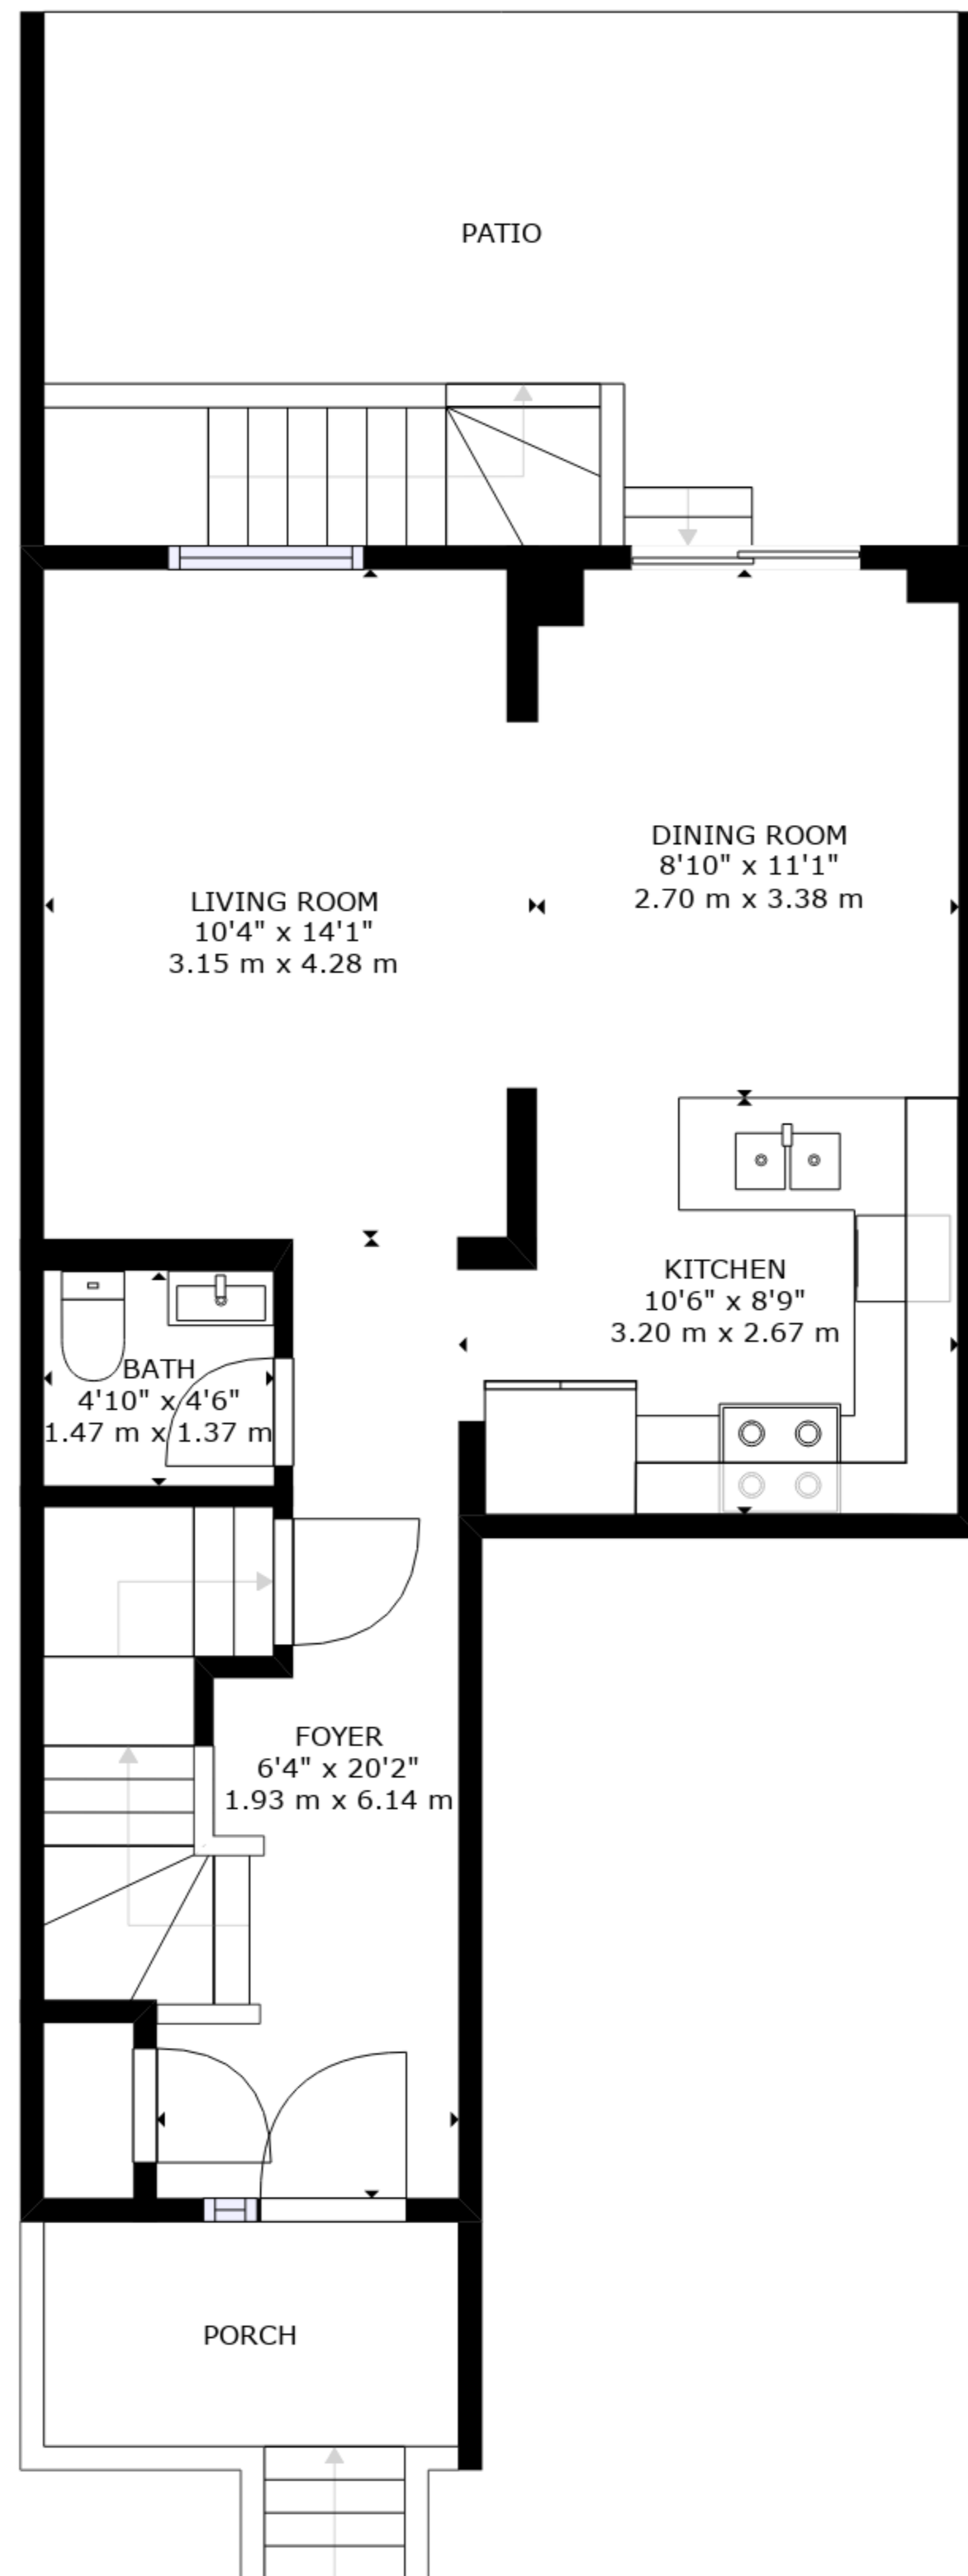

FLOOR 1

FLOOR 2

FLOOR 3

GROSS INTERNAL AREA
 FLOOR 1: 472 sq. ft, 44 m², FLOOR 2: 507 sq. ft, 47 m²
 FLOOR 3: 679 sq. ft, 63 m², EXCLUDED AREAS:
 GARAGE: 224 sq. ft, 21 m², PATIO: 174 sq. ft, 16 m²
 PORCH: 41 sq. ft, 4 m²
 TOTAL: 1657 sq. ft, 154 m²
 SIZES AND DIMENSIONS ARE APPROXIMATE, ACTUAL MAY VARY.