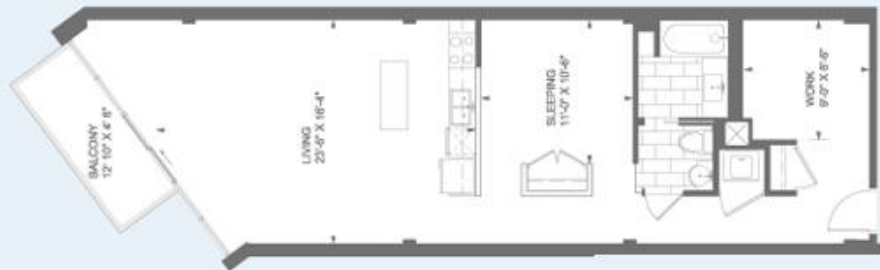

ONE BEDROOM

808 sq.ft.

Monopoly

SEVENTH FLOOR

SIXTH FLOOR

FOURTH FLOOR

*UNIT 405, 603, 702 & 705

Note: Prices and specifications are subject to change without notice, E.&O.E. Actual usable floor space may vary from the stated floor area. All room dimensions shown are approximate. All renderings are artist's concept.

ONE BEDROOM + DEN **840 sq.ft.**

Operation

SEVENTH FLOOR

SIXTH FLOOR

FIFTH FLOOR

Note: Prices and specifications are subject to change without notice. E.&O.E. Actual usable floor space may vary from the stated floor area. All room dimensions shown are approximate. All renderings are artist's concept.

ONE BEDROOM + DEN

895 sq.ft.

Jaxx

Note: Prices and specifications are subject to change without notice, E.S.O.E. Actual usable floor space may vary from the stated floor area. All room dimensions shown are approximate. All renderings are artist's concept.

UNIT K - ONE BEDROOM + DEN

990 sq.ft.

Poker

SIXTH FLOOR

FIFTH FLOOR

Note: Prices and specifications are subject to change without notice. E.&O.E. Actual usable floor space may vary from the stated floor area. All room dimensions shown are approximate. All renderings are artist's concept.