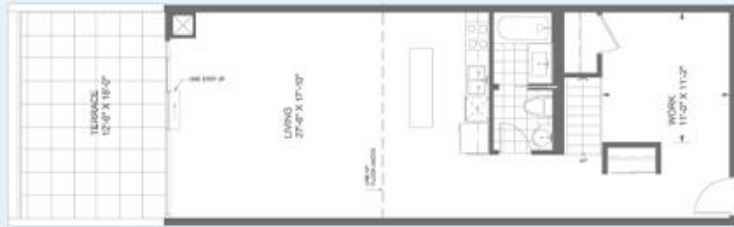

UNIT K - ONE BEDROOM + DEN

990 sq.ft.

Poker

SIXTH FLOOR

FIFTH FLOOR

Note: Prices and specifications are subject to change without notice. E.&O.E. Actual usable floor space may vary from the stated floor area. All room dimensions shown are approximate. All renderings are artist's concept.

LEGO - ONE BEDROOM+DEN

1162 sq.ft.

Scrabble

FIFTH FLOOR

Note: Prices and specifications are subject to change without notice. E.&O.E. Actual usable floor space may vary from the stated floor area. All room dimensions shown are approximate. All renderings are artist's concept.

UNIT 11 - ONE BEDROOM+DEN
(2 BEDROOM)

1278 sq.ft.

Solitaire

SECOND FLOOR

Note: Prices and specifications are subject to change without notice. E.&O.E. Actual usable floor space may vary from the stated floor area. All room dimensions shown are approximate. All renderings are artist's concept.

UNIT T1 • TWO BEDROOM+DEN

1449 sq.ft.

Chess

FIFTH FLOOR

Note: Prices and specifications are subject to change without notice. E.&O.E. Actual usable floor space may vary from the stated floor area. All room dimensions shown are approximate. All renderings are artist's concept.