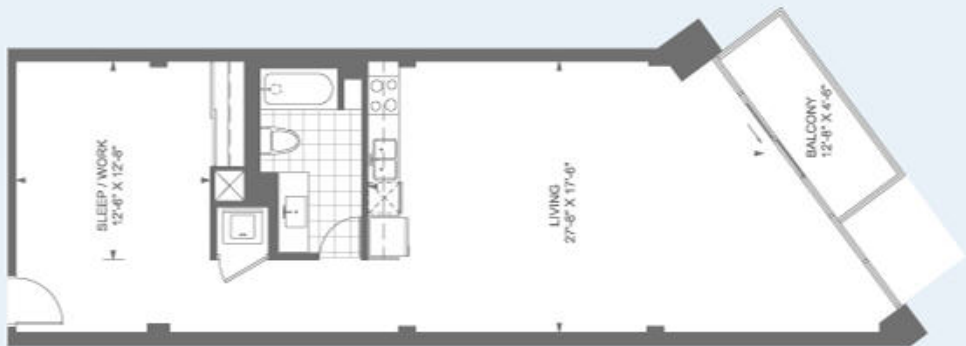

ONE BEDROOM

808 sq.ft.

Monopoly

SEVENTH FLOOR

SIXTH FLOOR

FOURTH FLOOR

*UNIT 405, 603, 702 & 705

Note: Prices and specifications are subject to change without notice, E.&O.E. Actual usable floor space may vary from the stated floor area. All room dimensions shown are approximate. All renderings are artist's concept.

ONE BEDROOM + DEN **840 sq.ft.**

Operation

SEVENTH FLOOR

SIXTH FLOOR

FIFTH FLOOR

Note: Prices and specifications are subject to change without notice. E.&O.E. Actual usable floor space may vary from the stated floor area. All room dimensions shown are approximate. All renderings are artist's concept.

ONE BEDROOM + DEN

895 sq.ft.

Jaxx

Note: Prices and specifications are subject to change without notice, E.S.O.E. Actual usable floor space may vary from the stated floor area. All room dimensions shown are approximate. All renderings are artist's concept.

UNIT K - ONE BEDROOM + DEN

990 sq.ft.

Poker

SIXTH FLOOR

FIFTH FLOOR

Note: Prices and specifications are subject to change without notice. E.&O.E. Actual usable floor space may vary from the stated floor area. All room dimensions shown are approximate. All renderings are artist's concept.