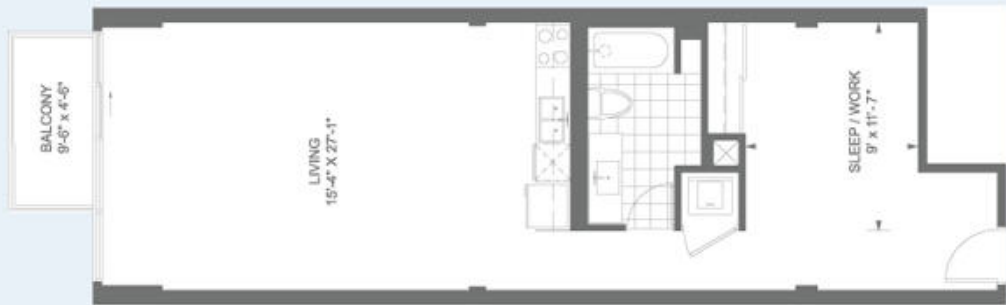

Yachtzee

FIFTH FLOOR

Note: Prices and specifications are subject to change without notice. E.&O.E. Actual usable floor space may vary from the stated floor area. All room dimensions shown are approximate. All renderings are artist's concept.

UNIT HS - ONE BEDROOM+DEN

753 sq.ft.

AB1

FIFTH FLOOR

Note: Prices and specifications are subject to change without notice. E.&O.E. Actual usable floor space may vary from the stated floor area. All room dimensions shown are approximate. All renderings are artist's concept.

ONE BEDROOM

808 sq.ft.

Monopoly

SEVENTH FLOOR

SIXTH FLOOR

FOURTH FLOOR

*UNIT 405, 603, 702 & 705

Note: Prices and specifications are subject to change without notice, E.&O.E. Actual usable floor space may vary from the stated floor area. All room dimensions shown are approximate. All renderings are artist's concept.

UNIT K - ONE BEDROOM + DEN

990 sq.ft.

Poker

SIXTH FLOOR

FIFTH FLOOR

Note: Prices and specifications are subject to change without notice. E.&O.E. Actual usable floor space may vary from the stated floor area. All room dimensions shown are approximate. All renderings are artist's concept.