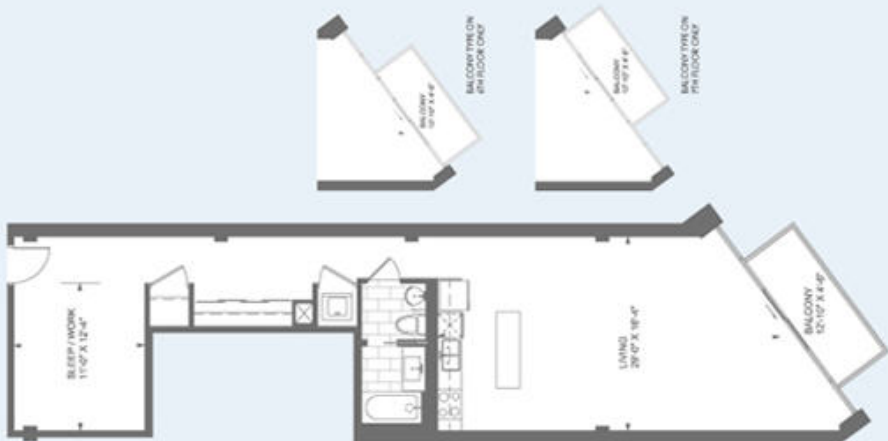

ONE BEDROOM + DEN **840 sq.ft.**

Operation

SEVENTH FLOOR

SIXTH FLOOR

FIFTH FLOOR

Note: Prices and specifications are subject to change without notice. E.&O.E. Actual usable floor space may vary from the stated floor area. All room dimensions shown are approximate. All renderings are artist's concept.

ONE BEDROOM + DEN

895 sq.ft.

Jaxx

Note: Prices and specifications are subject to change without notice, E.S.O.E. Actual usable floor space may vary from the stated floor area. All room dimensions shown are approximate. All renderings are artist's concept.

UNIT C - ONE BEDROOM

937 sq.ft.

Jenga

SEVENTH FLOOR

SIXTH FLOOR

FIFTH FLOOR

Note: Prices and specifications are subject to change without notice. E.&O.E. Actual usable floor space may vary from the stated floor area. All room dimensions shown are approximate. All renderings are artist's concept.

UNIT K - ONE BEDROOM + DEN

990 sq.ft.

Poker

SIXTH FLOOR

FIFTH FLOOR

Note: Prices and specifications are subject to change without notice. E.&O.E. Actual usable floor space may vary from the stated floor area. All room dimensions shown are approximate. All renderings are artist's concept.