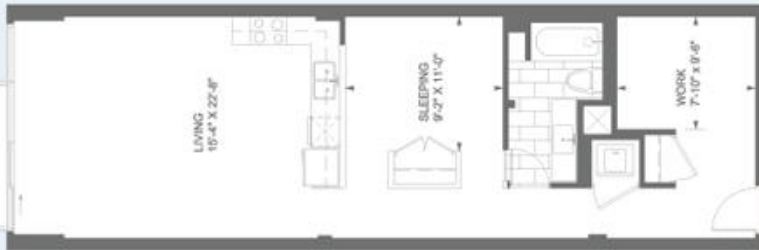

UNIT HS - ONE BEDROOM+DEN

753 sq.ft.

AB1

FIFTH FLOOR

Note: Prices and specifications are subject to change without notice. E.&O.E. Actual usable floor space may vary from the stated floor area. All room dimensions shown are approximate. All renderings are artist's concept.

ONE BEDROOM

808 sq.ft.

Monopoly

SEVENTH FLOOR

SIXTH FLOOR

FOURTH FLOOR

*UNIT 405, 603, 702 & 705

Note: Prices and specifications are subject to change without notice, E.&O.E. Actual usable floor space may vary from the stated floor area. All room dimensions shown are approximate. All renderings are artist's concept.

ONE BEDROOM + DEN **840 sq.ft.**

Operation

SEVENTH FLOOR

SIXTH FLOOR

FIFTH FLOOR

Note: Prices and specifications are subject to change without notice. E.&O.E. Actual usable floor space may vary from the stated floor area. All room dimensions shown are approximate. All renderings are artist's concept.

ONE BEDROOM + DEN

895 sq.ft.

Jaxx

Note: Prices and specifications are subject to change without notice, E.S.O.E. Actual usable floor space may vary from the stated floor area. All room dimensions shown are approximate. All renderings are artist's concept.