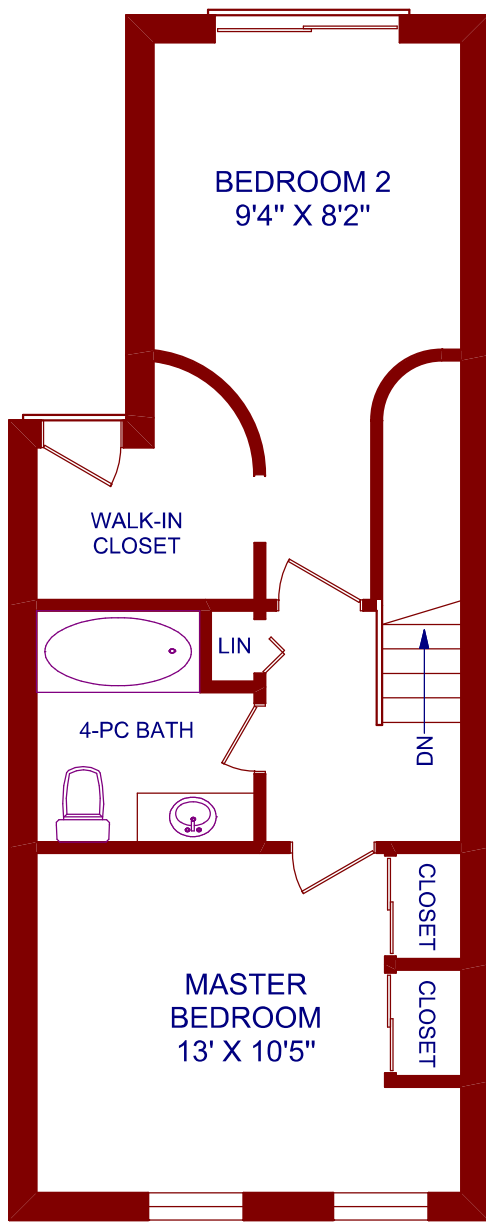

# 31 BELMONT STREET

**MAIN FLOOR**  
504 SQUARE FEET

**SECOND FLOOR**  
504 SQUARE FEET

**LOWER LEVEL**  
504 SQUARE FEET

truPlan

416 573 2096

E & O.E.

Floor plan may not be 100% accurate.