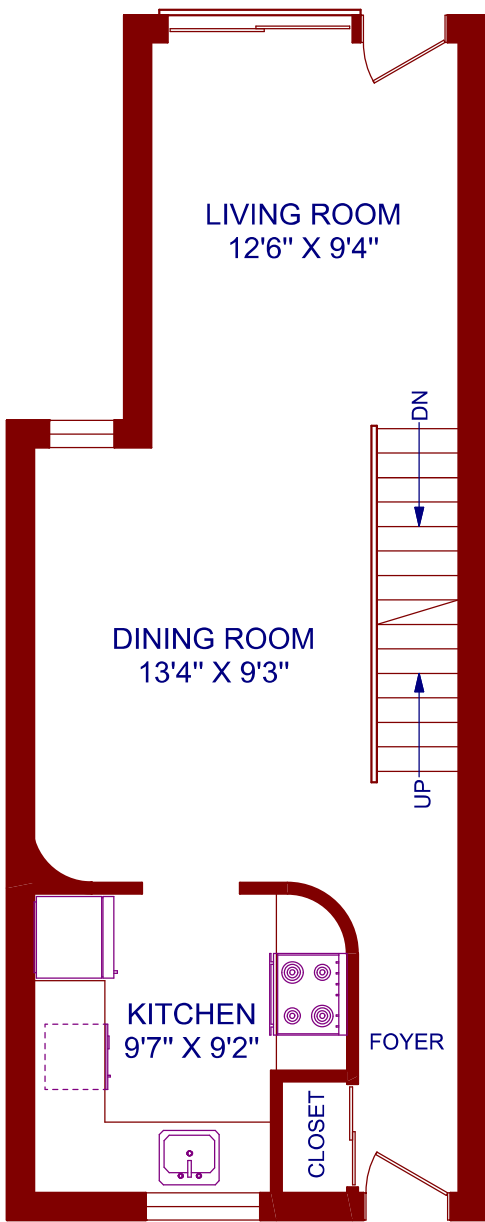

# 31 BELMONT STREET

**MAIN FLOOR**  
504 SQUARE FEET

**SECOND FLOOR**  
504 SQUARE FEET

**LOWER LEVEL**  
504 SQUARE FEET

truPlan

416 573 2096

E & O.E.

Floor plan may not be 100% accurate.