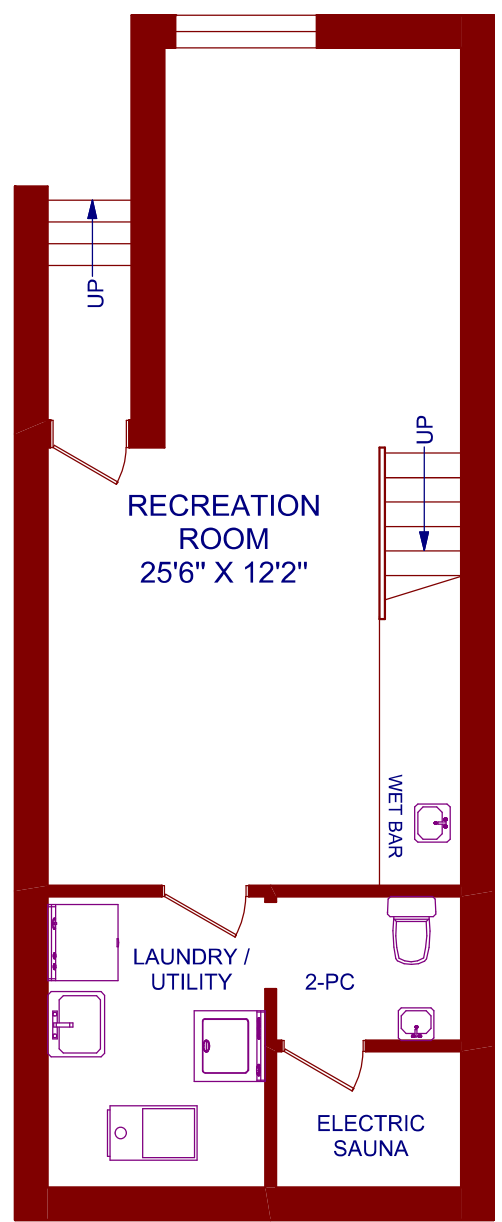

# 31 BELMONT STREET

**MAIN FLOOR**  
504 SQUARE FEET

**SECOND FLOOR**  
504 SQUARE FEET

**LOWER LEVEL**  
504 SQUARE FEET

truPlan

416 573 2096

E & O.E.

Floor plan may not be 100% accurate.