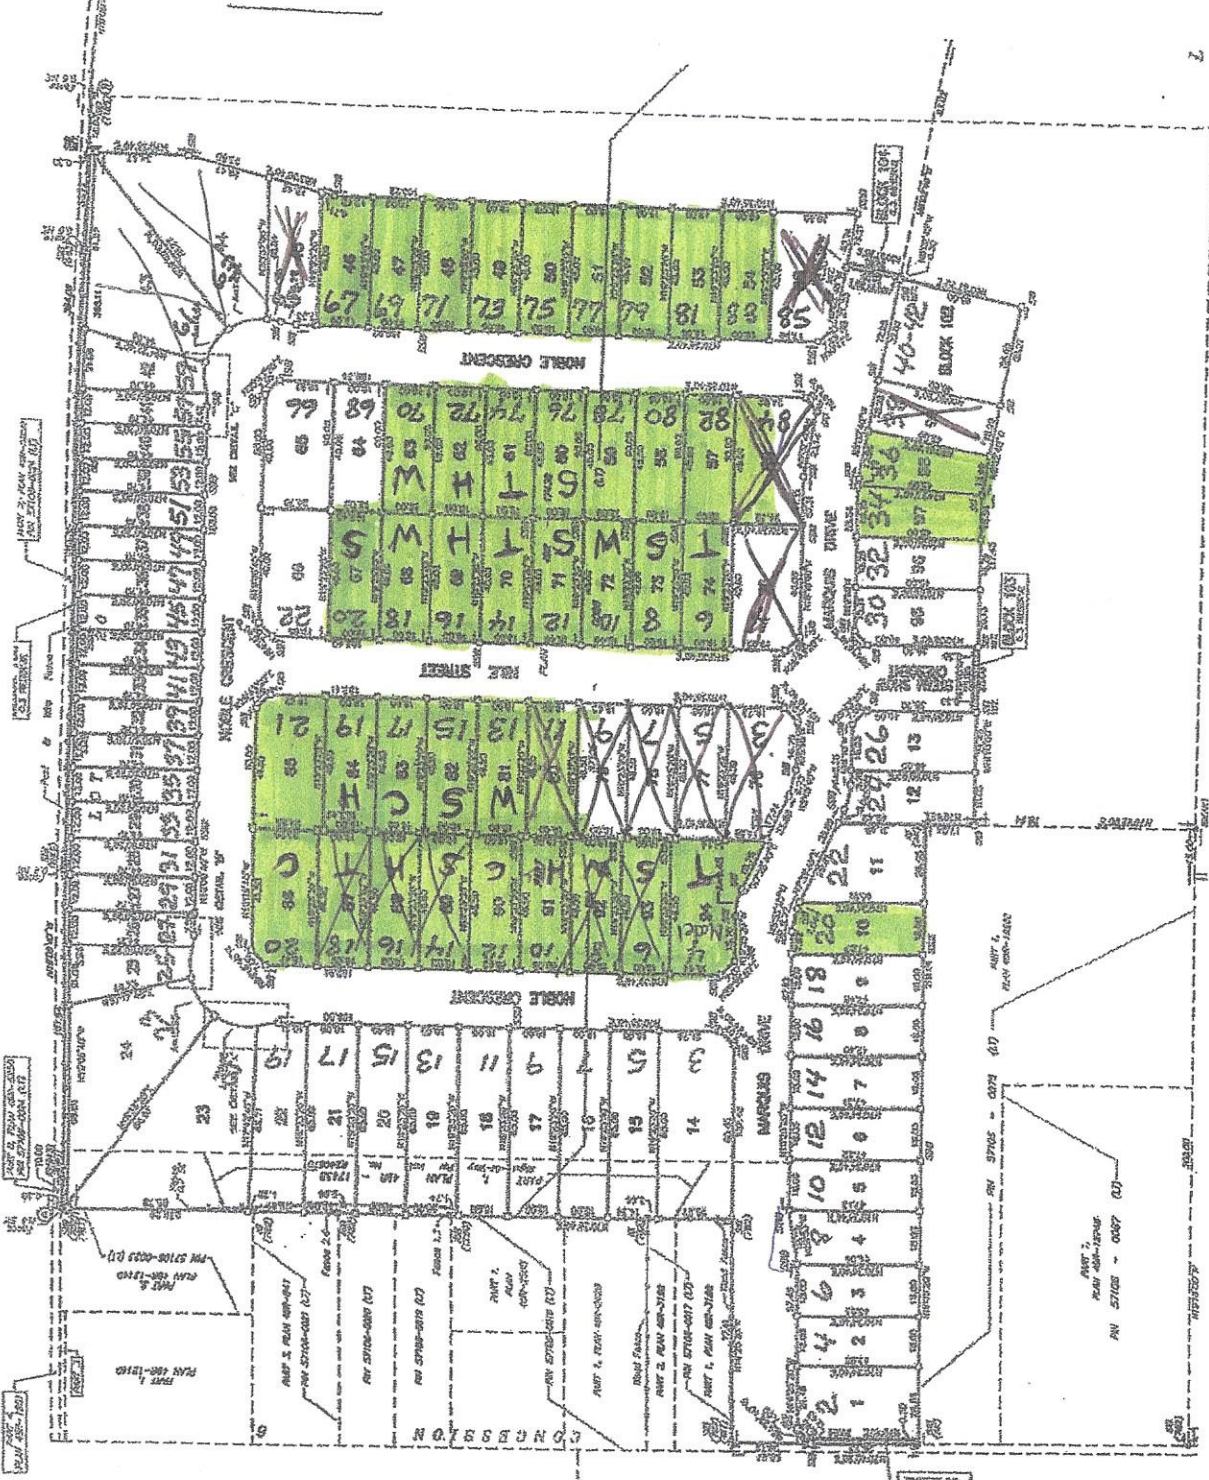

RADTKE ESTATES
(MARQUIS HOMES)

TRIPLOM
LOTS

ALLOTMENT
ROAD No. 37
COUNTY ROAD No. 37
MURPHY ROAD

BLOCK 105
4.3 ACRES

PART 2
PLAN 186-1204
AN 5718 - 0087 (L)

PART 4
PLAN 186-1204
AN 5718 - 0079 (L)

PART 5
PLAN 186-1210
AN 5718-0053 (L)

PART 6
PLAN 186-1210
AN 5718-0053 (L)

PART 7
PLAN 186-1210
AN 5718-0053 (L)

PART 8
PLAN 186-1210
AN 5718-0053 (L)