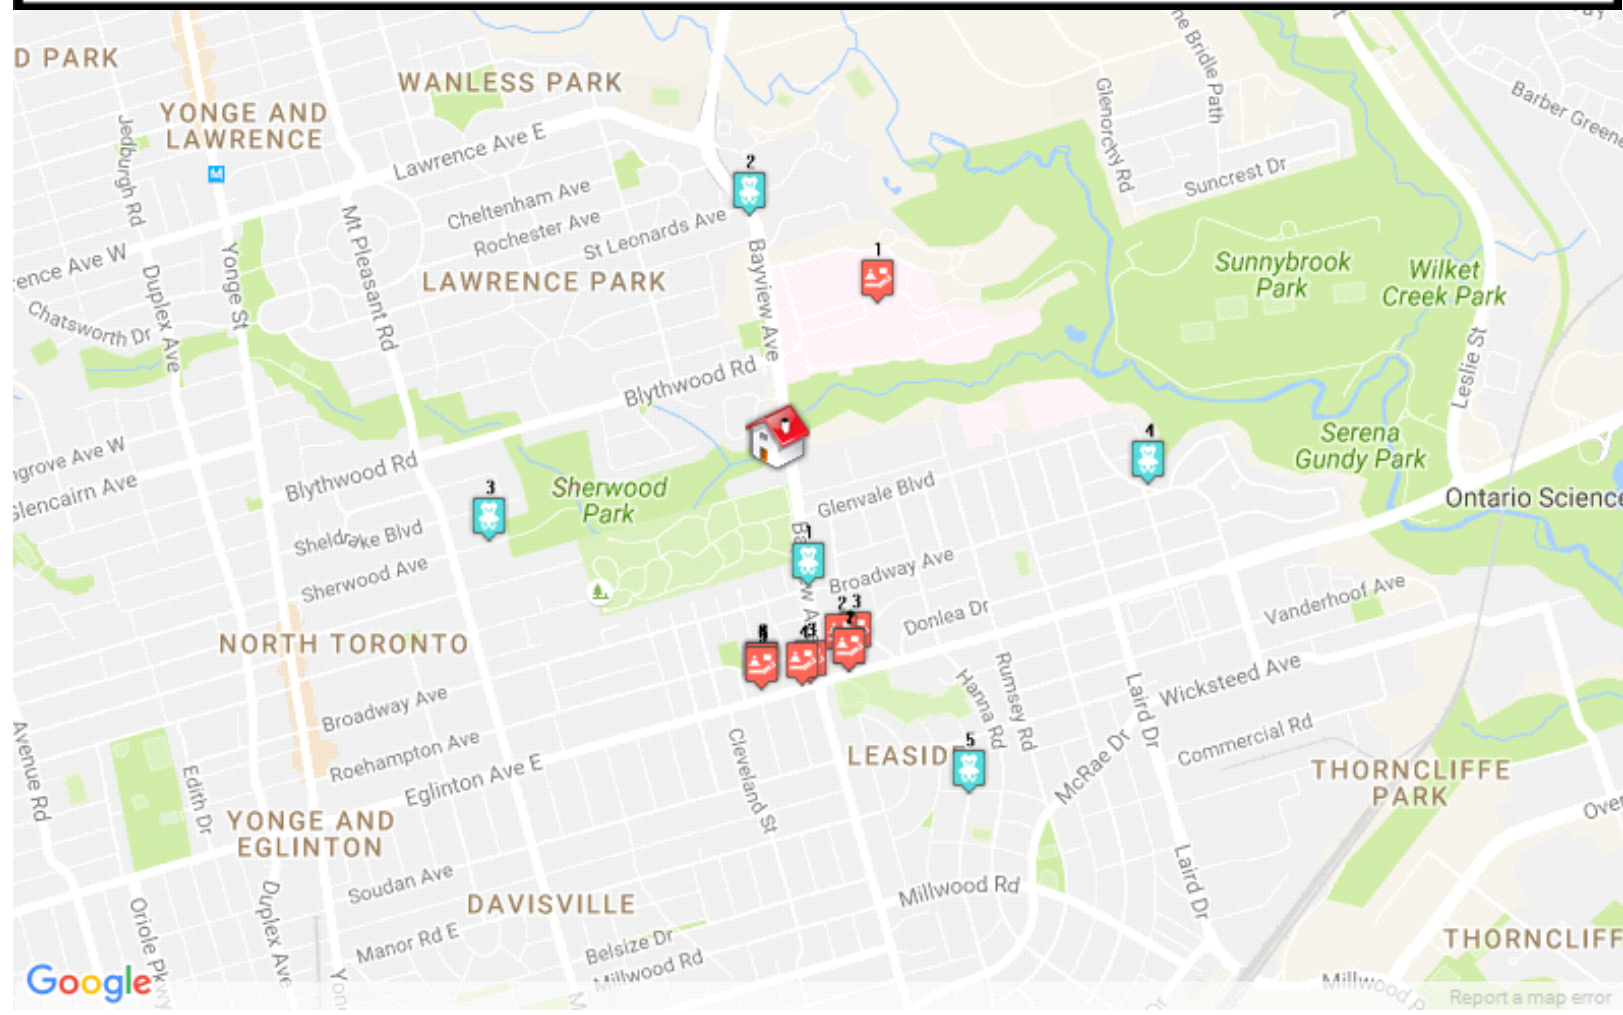

**Car Wash**

- 1. Bayview Car Wash  
1802 Bayview Avenue, Toronto  
Dist.: 0.58 km
- 2. Esso  
1070 Millwood Road, Toronto  
Dist.: 2.37 km
- 3. North Toronto Car Wash and Detailing  
616 Coldstream Avenue, North York  
Dist.: 4.83 km
- 4. Canadian Tire Gas+  
835 Yonge Street, Toronto  
Dist.: 4.99 km
- 5. PARKVIEW HILLS CAR SPA  
796 O'Connor Drive, East York  
Dist.: 5.43 km
- 6. Rambo Car Care  
2 Sheppard Avenue East, North York  
Dist.: 5.62 km

**What is in your neighbourhood?**

Schools  
Groceries  
Shopping  
Dry Cleaners  
Veterinarians

Medical  
Banks  
Tennis  
Child Care  
Ice Rinks

And more.....

Note: Depending on amenity density, not all markers may be visible on this printed map. School Rankings provided by The Fraser Institute. Rankings are from 1 to 10. (c) Copyright MMV, Neighbourhood Expert Data Systems Inc., All rights reserved.

**Day Care**

1. Children's Garden Nursery School  
1847 Bayview Ave, Toronto  
Dist.: 0.41 km
2. The Lawrence Park School Ltd  
2180 Bayview Ave, Toronto  
Dist.: 0.86 km
3. Garderie Abc One Two Three  
181 Sherwood Ave, Toronto  
Dist.: 1.01 km
4. Maria Montessori Schools  
125 Brentcliffe Rd, Toronto  
Dist.: 1.26 km
5. The Bessborough Child Care Centre  
211 Bessborough Dr, Toronto  
Dist.: 1.27 km
6. Scholar's Choice  
1599 Bayview Ave, Toronto  
Dist.: 1.29 km

**Dentists**

1. Country Dental  
396 Broadway Avenue, Toronto  
Dist.: 0.41 km
2. Dentistry  
2075 Bayview Avenue, Toronto  
Dist.: 0.66 km
3. Oakley Hygiene Svc Inc  
660 Eglinton Avenue East, East York  
Dist.: 0.67 km
4. Family Dentistry in Leaside  
660 Eglinton Avenue East, Toronto  
Dist.: 0.68 km
5. Rident Management  
586 Eglinton Avenue East, Toronto  
Dist.: 0.74 km
6. Dr Danny Spiroff  
586 Eglinton Avenue East, Toronto  
Dist.: 0.74 km