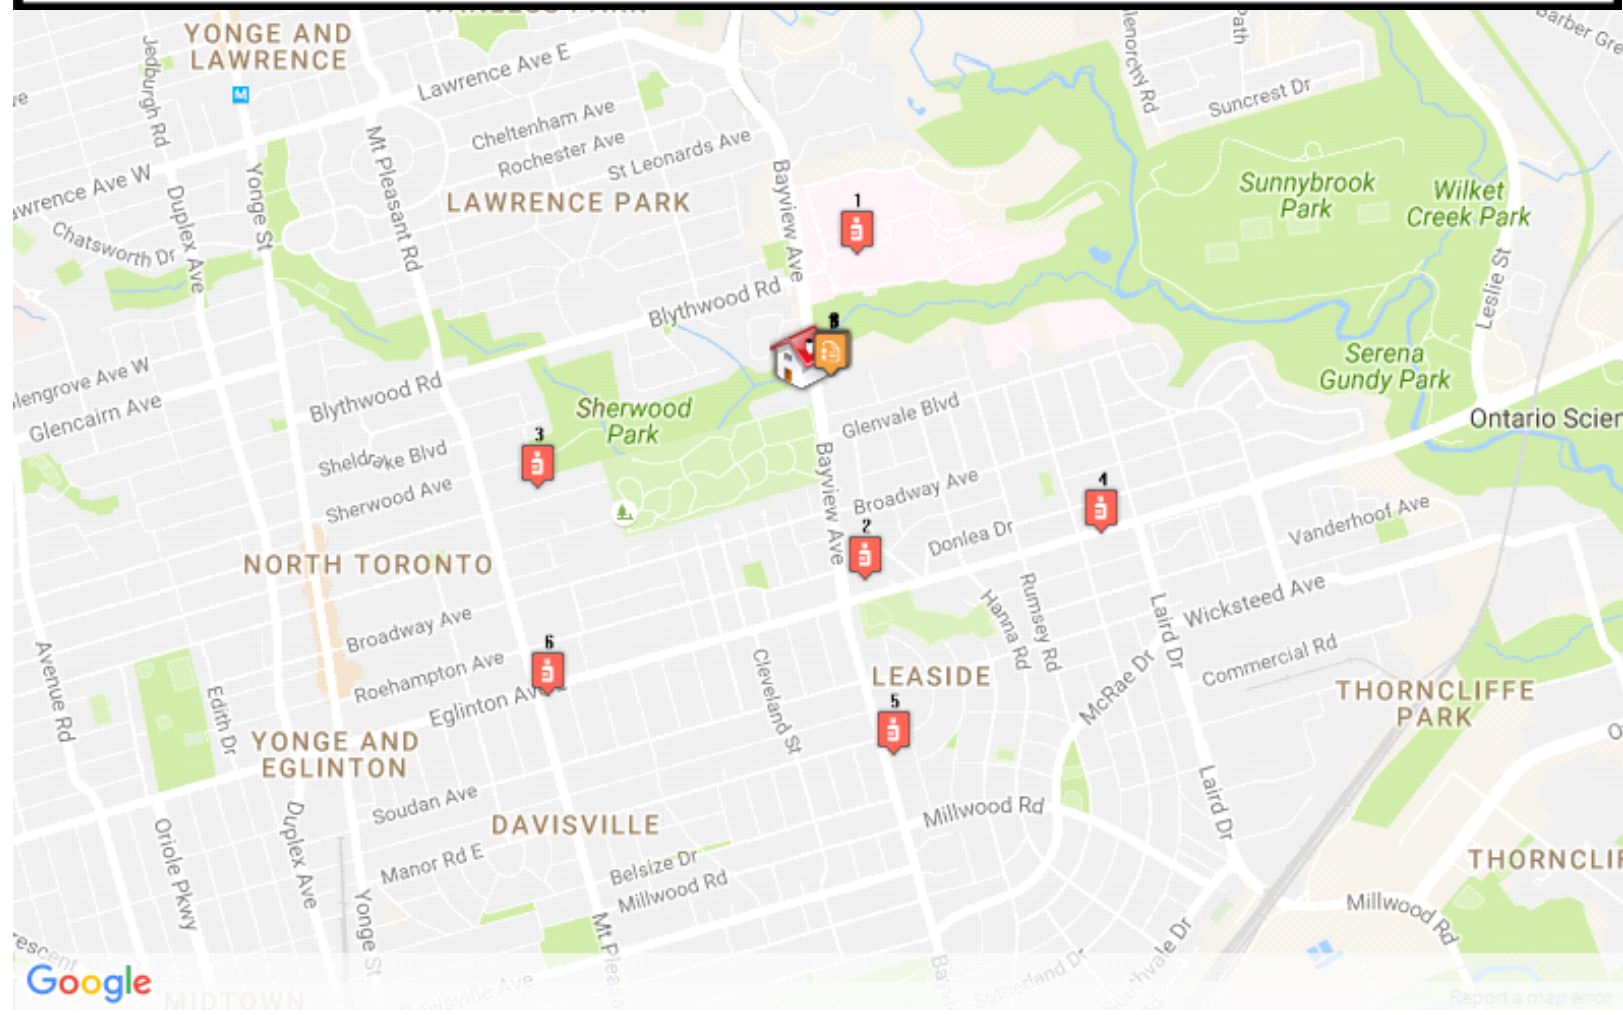

## Hospitals

1. Craniofacial Prosthetics Unit  
2075 Bayview Avenue, Toronto  
Dist.: 0.34 km
2. Colposcopy Clinic  
2075 Bayview Avenue, Toronto  
Dist.: 0.49 km
3. Breastfeeding Clinic  
2075 Bayview Avenue, Toronto  
Dist.: 0.51 km
4. Sunnybrook Health Sciences Centre  
2075 Bayview Avenue, Toronto  
Dist.: 0.52 km
5. Immediate Breast Reconstruction Program  
2075 Bayview Avenue, Toronto  
Dist.: 0.52 km
6. High-Risk Breast Clinic  
2075 Bayview Avenue, Toronto  
Dist.: 0.52 km

## What is in your neighbourhood?

**Schools**  
**Groceries**  
**Shopping**  
**Dry Cleaners**  
**Veterinarians**

**Medical**  
**Banks**  
**Tennis**  
**Child Care**  
**Ice Rinks**

And more.....

## Medical Clinics

1. Eye Bank  
1929 Bayview Avenue, East York  
Dist.: 0.10 km
2. LMC Pharmacy  
1929 Bayview Avenue, Toronto  
Dist.: 0.11 km
3. Dotsa Bitove Wellness Academy  
1929 Bayview Ave, Unit G30, East York  
Dist.: 0.11 km
4. Dr. Andrew Boright  
1929 Bayview Avenue, Toronto  
Dist.: 0.11 km
5. Michelle Markowitz Dr  
1929 Bayview Avenue, East York  
Dist.: 0.11 km
6. Mosaic Home Care  
1929 Bayview Ave, Suite 215H, Toronto  
Dist.: 0.11 km

## Pharmacies

1. LMC Pharmacy  
1929 Bayview Avenue, Toronto  
Dist.: 0.11 km
2. Ambulatory Patient Pharmacy  
2075 Bayview Avenue, Toronto  
Dist.: 0.50 km
3. Rexall Pharma Plus  
660 Eglinton Avenue East, Toronto  
Dist.: 0.67 km
4. MEDS VIA CANADA  
318 Keewatin Avenue, Toronto  
Dist.: 0.96 km
5. Leaside Community Pharmacy  
795 Eglinton Avenue East, East York  
Dist.: 1.12 km
6. Shoppers Drug Mart  
1601 Bayview Avenue, Toronto  
Dist.: 1.27 km