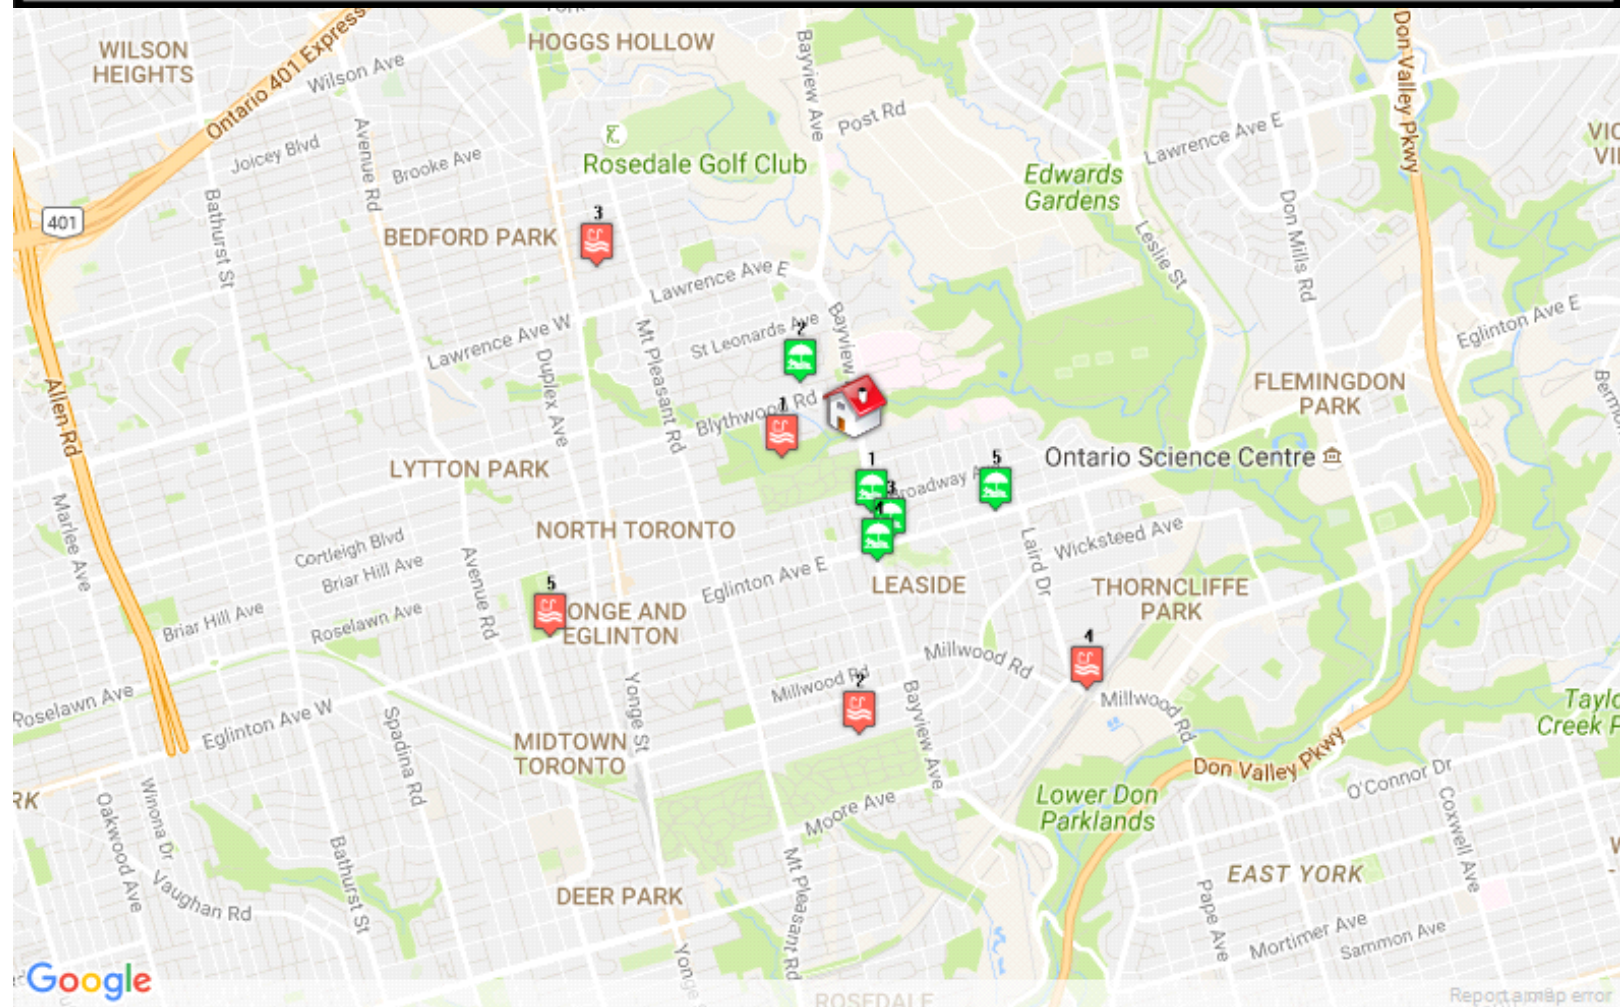

## Restaurants

1. Druxy's Famous Deli  
2075 Bayview Avenue, T Wing, Toronto  
Dist.: 0.33 km
2. Tim Hortons  
150 Kilgour Road, East York  
Dist.: 0.38 km
3. Tim Hortons  
1840 Bayview Avenue, Toronto  
Dist.: 0.45 km
4. Pizza Pizza  
2075 Bayview Avenue, Toronto  
Dist.: 0.46 km
5. Extreme Pita  
2075 Bayview Avenue, Toronto  
Dist.: 0.47 km
6. Swiss Chalet Rotisserie & Grill  
2075 Bayview Avenue, Toronto  
Dist.: 0.49 km

## Shopping Centres

1. LCBO  
Canada, 65 Wicksteed Avenue, Toronto  
Dist.: 1.65 km
2. Leaside Smartcentre  
147 Laird Drive, East York  
Dist.: 1.69 km
3. Vcuu  
Yonge Street, Toronto  
Dist.: 1.81 km
4. Leaside Village  
85 Laird Drive, East York  
Dist.: 1.94 km
5. S & P Data Management Services  
1 Eglinton Avenue East, Toronto  
Dist.: 1.95 km
6. Yonge Eglinton Centre  
2300 Yonge Street, Toronto  
Dist.: 1.99 km

## What is in your neighbourhood?

- |               |            |
|---------------|------------|
| Schools       | Medical    |
| Groceries     | Banks      |
| Shopping      | Tennis     |
| Dry Cleaners  | Child Care |
| Veterinarians | Ice Rinks  |

## Salons / Spas

1. Look Hair Studio  
1820 Bayview Av, Toronto  
Dist.: 0.54 km
2. Intensive Hair  
2075 Bayview Avenue, Toronto  
Dist.: 0.61 km
3. Floka Salon  
660 Eglinton Avenue East, East York  
Dist.: 0.68 km
4. IGBeauty  
605 Eglinton Avenue East, Toronto  
Dist.: 0.74 km
5. Anca Sibian Skin Care  
10 Cardiff Rd, Toronto  
Dist.: 0.87 km
6. Bayview Nails  
1733 Bayview Av, East York  
Dist.: 1.01 km