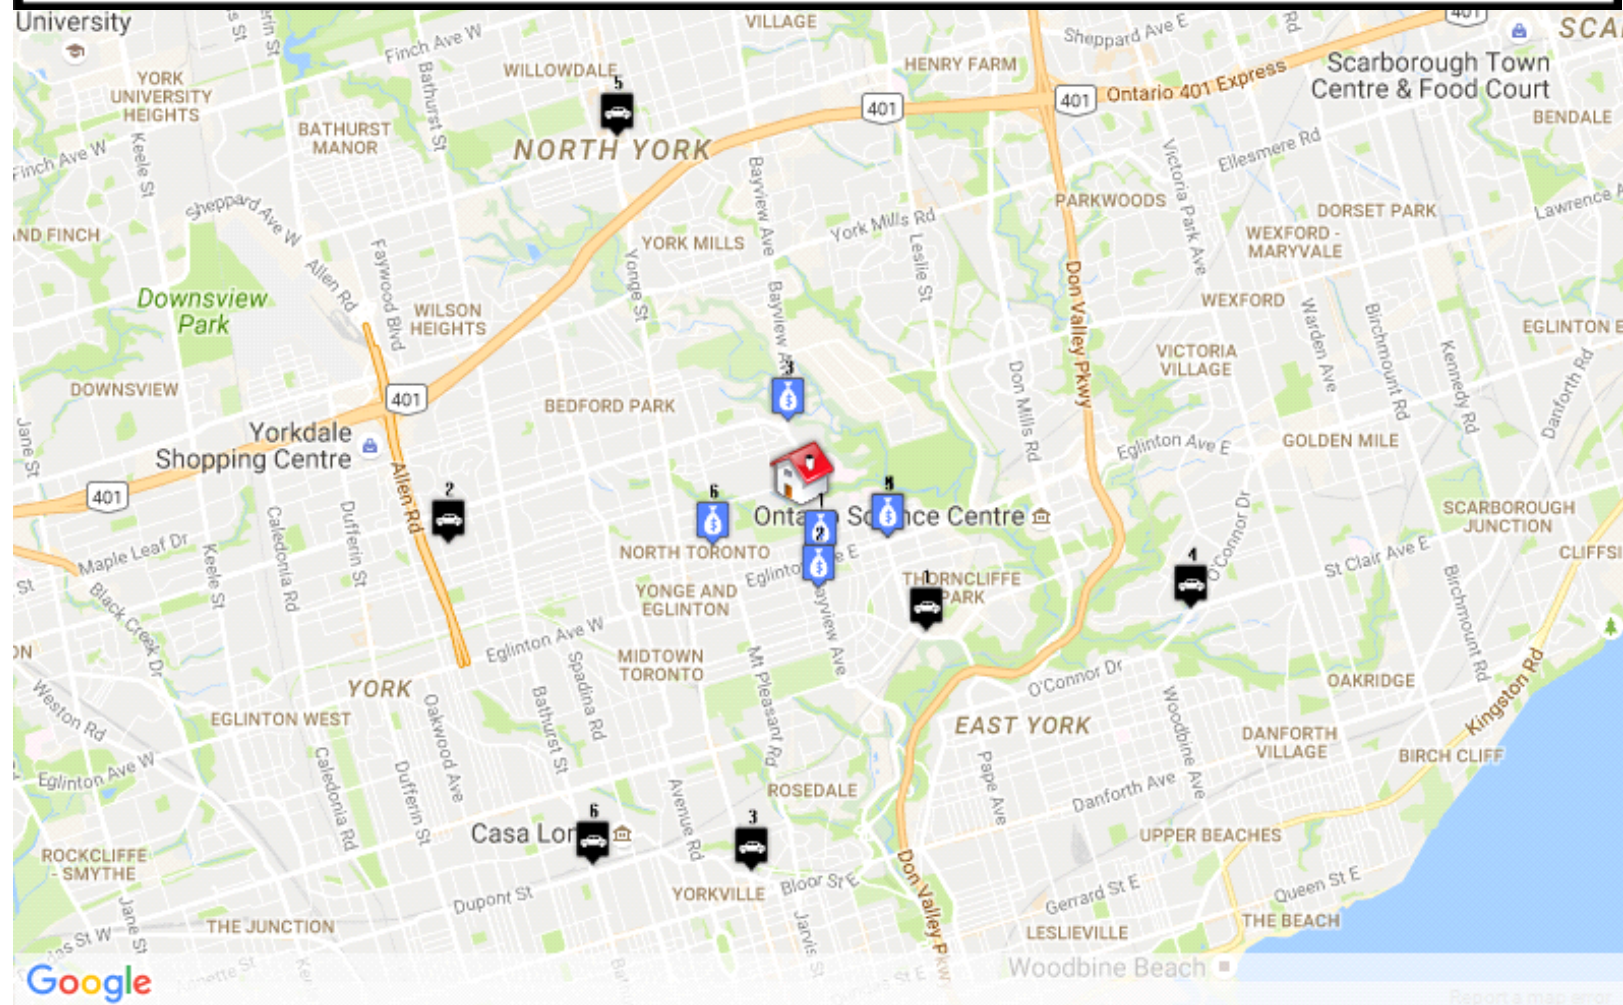

Banks

1. Credit Union Central of Ontario LTD
  2075 Bayview Avenue, Toronto
  Dist.: 0.49 km
2. CIBC Banking Centre
  660 Eglinton Avenue E, Toronto
  Dist.: 0.67 km
3. BMO Bank of Montreal
  1670 Bayview Avenue, Toronto
  Dist.: 1.12 km
4. Fobasco Limited
  3 Chedington Place, North York
  Dist.: 1.18 km
5. Scotiabank
  880 Eglinton Avenue East, East York
  Dist.: 1.21 km
6. EGLINTON & LAIRD
  880 Eglinton Avenue East, Toronto
  Dist.: 1.21 km

Car Wash

1. Bayview Car Wash
  1802 Bayview Avenue, Toronto
  Dist.: 0.58 km
2. Esso
  1070 Millwood Road, Toronto
  Dist.: 2.37 km
3. North Toronto Car Wash and Detailing
  616 Coldstream Avenue, North York
  Dist.: 4.83 km
4. Canadian Tire Gas+
  835 Yonge Street, Toronto
  Dist.: 4.99 km
5. PARKVIEW HILLS CAR SPA
  796 O'Connor Drive, East York
  Dist.: 5.43 km
6. Rambo Car Care
  2 Sheppard Avenue East, North York
  Dist.: 5.62 km

What is in your neighbourhood?

Schools
Groceries
Shopping
Dry Cleaners
Veterinarians

Medical
Banks
Tennis
Child Care
Ice Rinks

And more.....