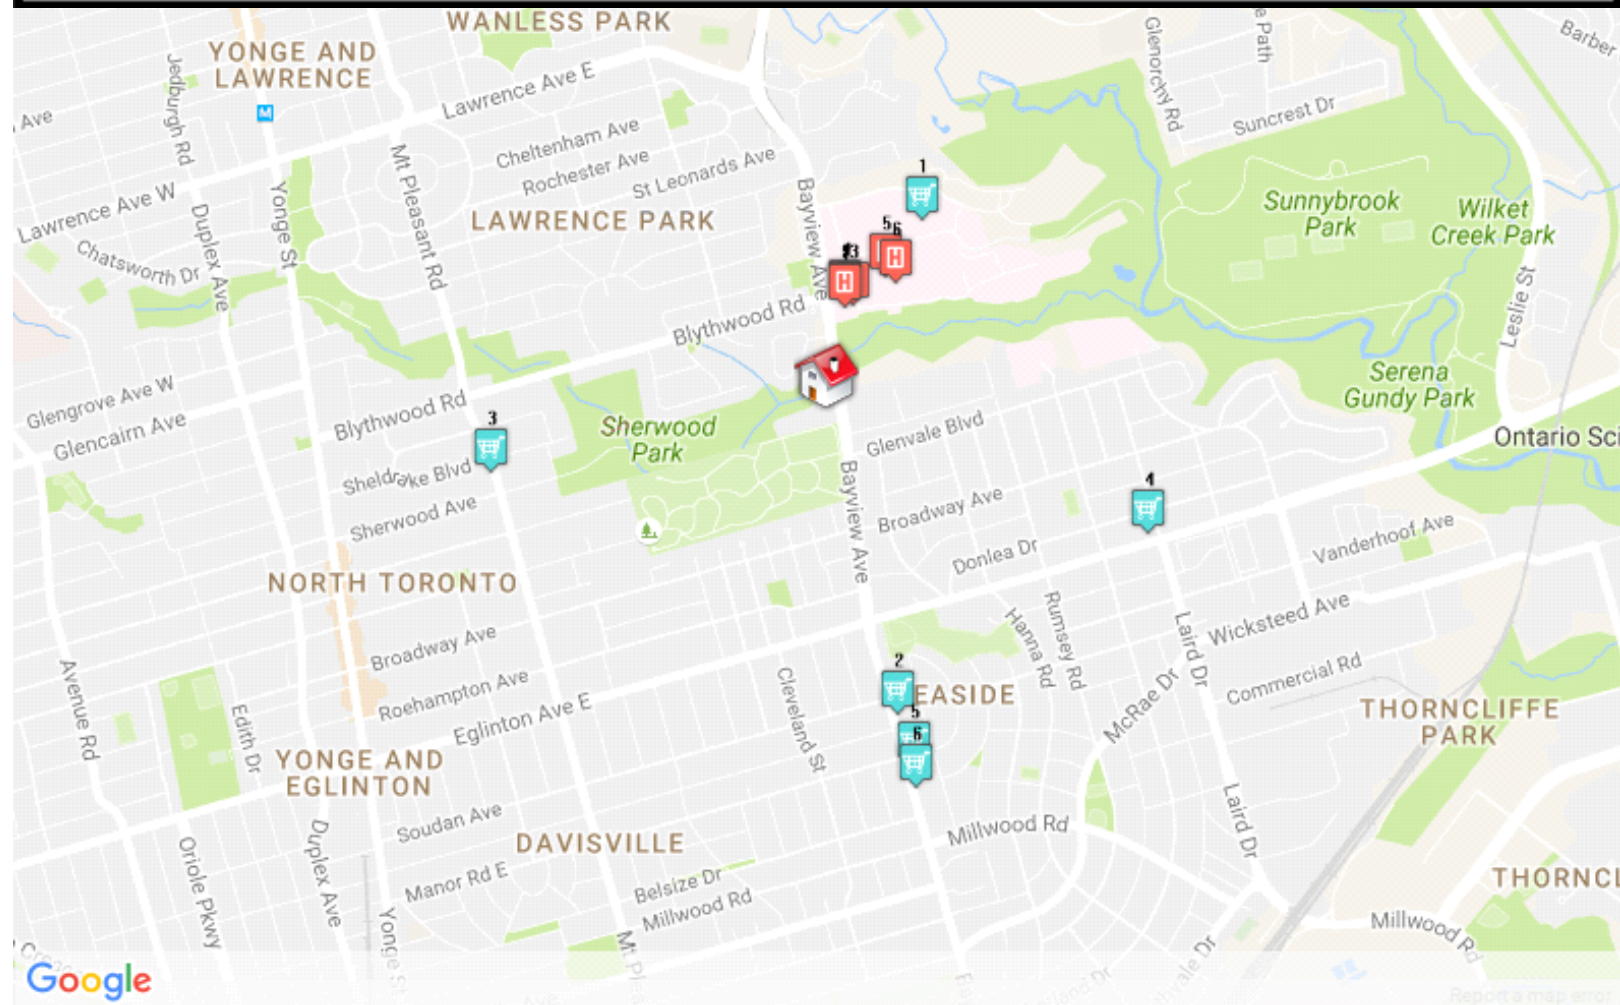

**What is in your neighbourhood?**

Schools	Medical
Groceries	Banks
Shopping	Tennis
Dry Cleaners	Child Care
Veterinarians	Ice Rinks

And more.....

Note: Depending on amenity density, not all markers may be visible on this printed map. School Rankings provided by The Fraser Institute. Rankings are from 1 to 10. (c) Copyright MMV, Neighbourhood Expert Data Systems Inc., All rights reserved.

## Grocery Stores

1. Metro  
656 Eglinton Avenue East, Toronto  
Dist.: 0.69 km
2. The Artisan Market  
2075 Bayview Avenue, Toronto  
Dist.: 0.72 km
3. Olive Oil Emporium  
1707 Bayview Avenue, Toronto  
Dist.: 1.07 km
4. Summerhill Market  
1054 Mount Pleasant Road, Toronto  
Dist.: 1.16 km
5. Gaia Natural Foods  
864 Eglinton Avenue East, East York  
Dist.: 1.17 km
6. Rowe Farms  
1617 Bayview Avenue, Toronto  
Dist.: 1.25 km

## What is in your neighbourhood?

**Schools**  
**Groceries**  
**Shopping**  
**Dry Cleaners**  
**Veterinarians**

**Medical**  
**Banks**  
**Tennis**  
**Child Care**  
**Ice Rinks**

And more.....

## Pharmacies

1. LMC Pharmacy  
1929 Bayview Avenue, Toronto  
Dist.: 0.11 km
2. Ambulatory Patient Pharmacy  
2075 Bayview Avenue, Toronto  
Dist.: 0.50 km
3. Rexall Pharma Plus  
660 Eglinton Avenue East, Toronto  
Dist.: 0.67 km
4. MEDS VIA CANADA  
318 Keewatin Avenue, Toronto  
Dist.: 0.96 km
5. Leaside Community Pharmacy  
795 Eglinton Avenue East, East York  
Dist.: 1.12 km
6. Shoppers Drug Mart  
1601 Bayview Avenue, Toronto  
Dist.: 1.27 km