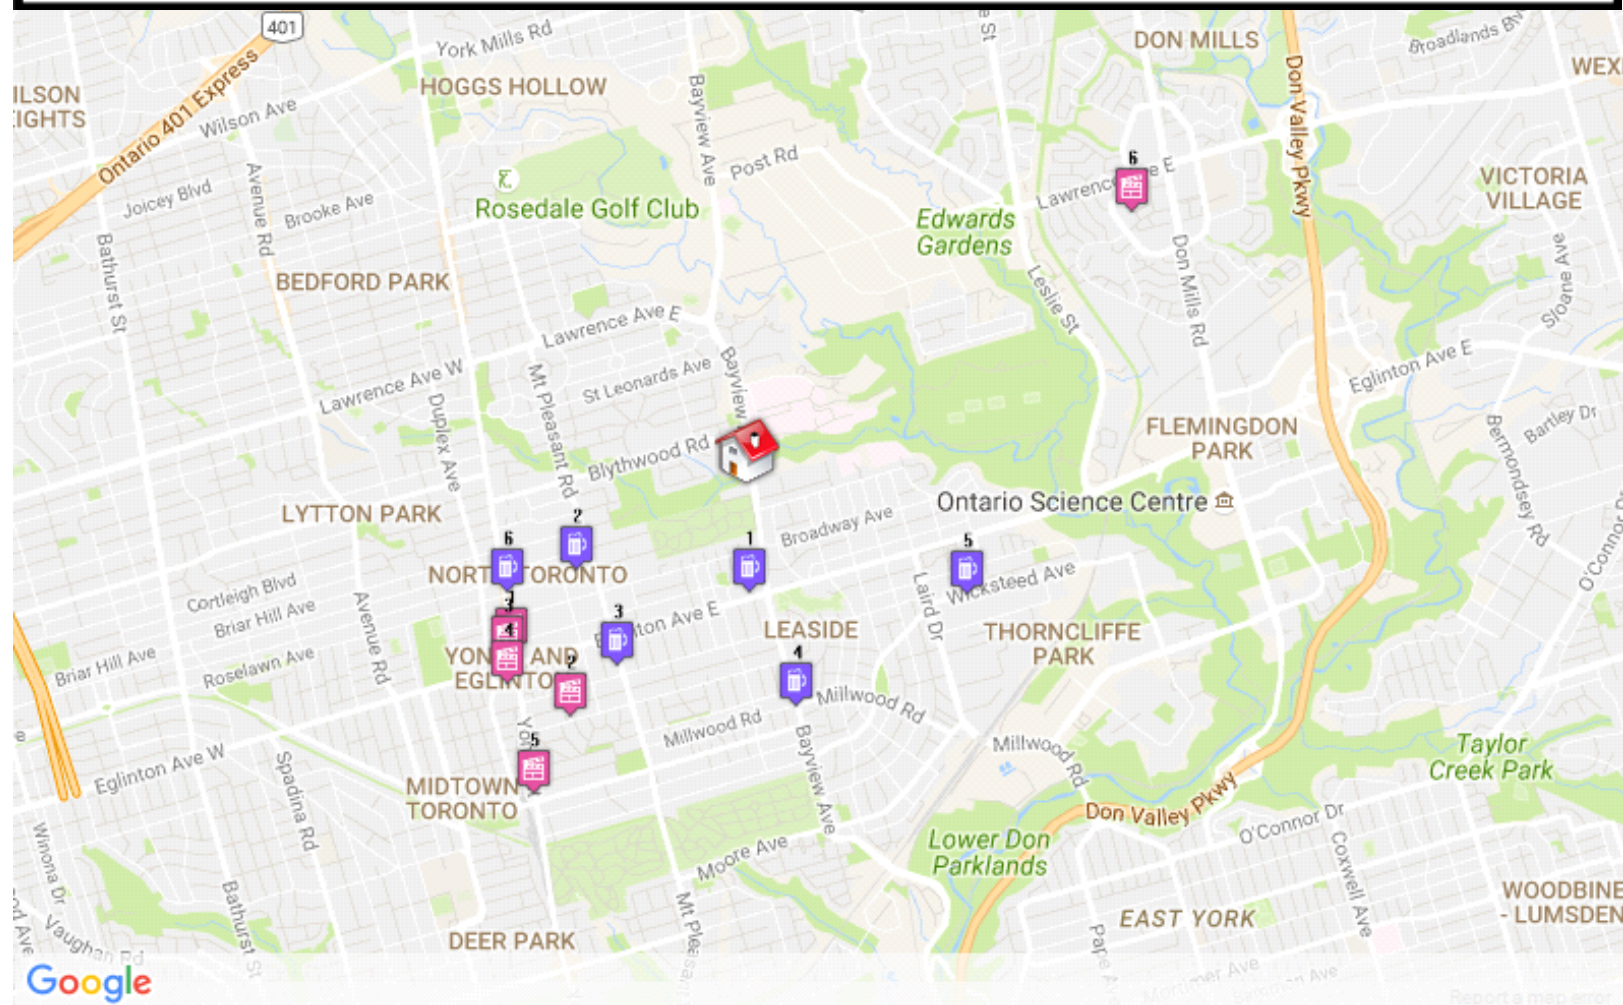

## What is in your neighbourhood?

Schools  
Groceries  
Shopping  
Dry Cleaners  
Veterinarians

Medical  
Banks  
Tennis  
Child Care  
Ice Rinks

And more.....

**Fitness**

1. Womens Fitness Clubs of Canada  
1820 Bayview Ave Unit 1, Toronto  
Dist.: 0.53 km
2. McMaster Fitness  
1820 Bayview Av, Toronto  
Dist.: 0.54 km
3. Curves  
#1 - 656 Eglinton Avenue E, Toronto  
Dist.: 0.71 km
4. Leaside Baseball Camp  
Bayview and Eglinton, Toronto  
Dist.: 0.88 km
5. North Movement Studio  
2nd floor, 1675 Bayview Avenue, Toronto  
Dist.: 1.13 km
6. T.H.A Martial Arts & Kickboxing (Toronto)  
1669 Bayview Avenue #200, Toronto  
Dist.: 1.14 km

**Ice Rinks**

1. Hodgson Rink (outdoor)  
Harwood Rd, Toronto  
Dist.: 1.84 km
2. Leaside Memorial Arena  
25 Southvale Dr, Toronto  
Dist.: 2.19 km
3. North Toronto Arena  
174 Orchard View Blvd, Toronto  
Dist.: 2.32 km
4. Eglinton Park Rink (outdoor)  
174 Orchard View Blvd, Toronto  
Dist.: 2.32 km
5. Otter Creek (outdoor Rink)  
140 Cheritan Ave, Toronto  
Dist.: 2.49 km
6. Don Mills Civitan Arena  
1030 Don Mills Rd, Toronto  
Dist.: 3.38 km

**What is in your neighbourhood?**

Schools	Medical
Groceries	Banks
Shopping	Tennis
Dry Cleaners	Child Care
Veterinarians	Ice Rinks

And more.....

Note: Depending on amenity density, not all markers may be visible on this printed map. School Rankings provided by The Fraser Institute. Rankings are from 1 to 10. (c) Copyright MMV, Neighbourhood Expert Data Systems Inc., All rights reserved.

## Liquor / Beer / Wine

1. Beer Store  
609 Roehampton Avenue, Toronto  
Dist.: 0.65 km
2. Vineyards Estate Wines  
656 Eglinton Av E, Toronto  
Dist.: 0.73 km
3. Target Group Ltd  
Erskine Avenue, Toronto  
Dist.: 1.29 km
4. Wine Rack  
710 Mount Pleasant Road, Toronto  
Dist.: 1.51 km
5. LCBO  
1524 Bayview Avenue, Toronto  
Dist.: 1.54 km
6. Liquor Control Board Of Ontario  
65 Wicksteed Avenue, TORONTO-CENTRAL  
Dist.: 1.67 km