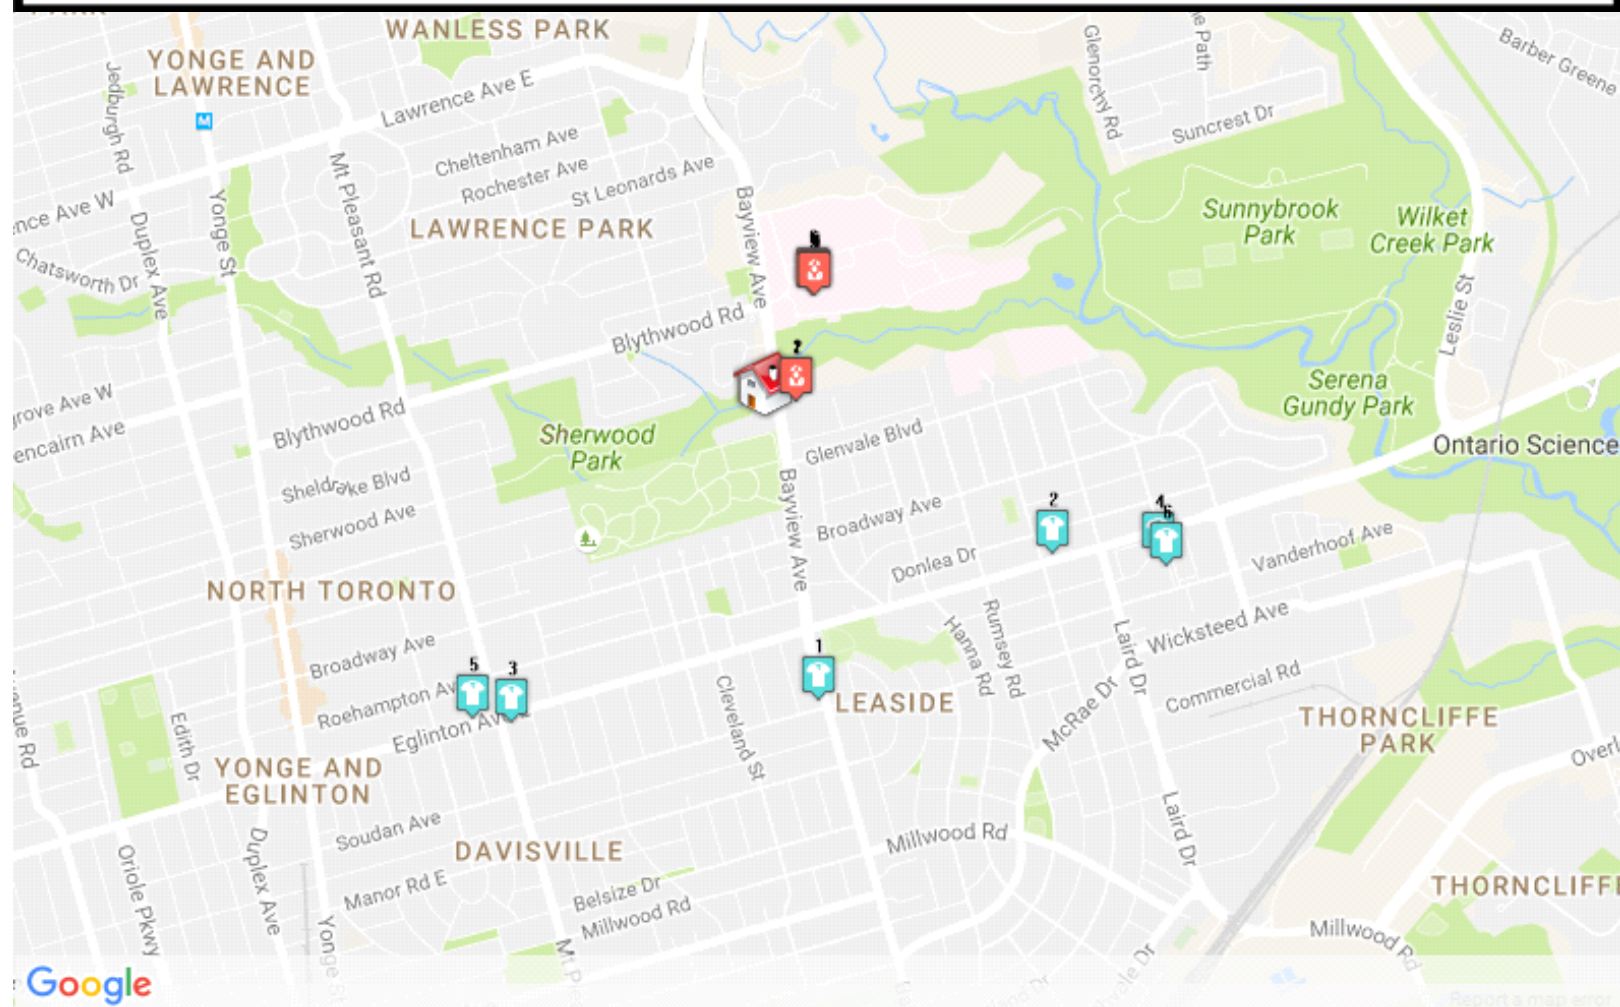

**Dentists**

1. Country Dental  
396 Broadway Avenue, Toronto  
Dist.: 0.41 km
2. Dentistry  
2075 Bayview Avenue, Toronto  
Dist.: 0.66 km
3. Oakley Hygiene Svc Inc  
660 Eglinton Avenue East, East York  
Dist.: 0.67 km
4. Family Dentistry in Leaside  
660 Eglinton Avenue East, Toronto  
Dist.: 0.68 km
5. Rident Management  
586 Eglinton Avenue East, Toronto  
Dist.: 0.74 km
6. Dr Danny Spiroff  
586 Eglinton Avenue East, Toronto  
Dist.: 0.74 km

**What is in your neighbourhood?**

Schools	Medical
Groceries	Banks
Shopping	Tennis
Dry Cleaners	Child Care
Veterinarians	Ice Rinks

And more.....

Note: Depending on amenity density, not all markers may be visible on this printed map. School Rankings provided by The Fraser Institute. Rankings are from 1 to 10. (c) Copyright MMV, Neighbourhood Expert Data Systems Inc., All rights reserved.

## Doctors

1. Dr. Andrew Boright  
1929 Bayview Avenue, Toronto  
Dist.: 0.11 km
2. Dr. Ronnie Aronson  
1929 Bayview Avenue #107, Toronto  
Dist.: 0.11 km
3. LMC Mid-Toronto  
1929 Bayview Avenue #107, Toronto  
Dist.: 0.11 km
4. Dr. Michael Schwartz  
2075 Bayview Avenue, Toronto  
Dist.: 0.44 km
5. Dr. Shahriar Shahrokhi  
2075 Bayview Avenue D716, Toronto  
Dist.: 0.44 km
6. Dr. Anita Sarmah  
2075 Bayview Avenue, Toronto  
Dist.: 0.45 km

## Dry Cleaners

1. Sunnybrook Cleaners  
660 Eglinton Avenue East, East York  
Dist.: 0.67 km
2. Parkers  
1696 Bayview Avenue, Toronto  
Dist.: 0.97 km
3. Eco Cleaners  
800 Eglinton Avenue East, East York  
Dist.: 1.08 km
4. Drycleaning-Fresh Beginning Inc  
245 Eglinton Avenue East, Toronto  
Dist.: 1.34 km
5. Alexanian Carpet and Flooring  
845 Eglinton Avenue East, Toronto  
Dist.: 1.41 km
6. Guaranty Dry Cleaners  
234 Eglinton Ave E, Toronto  
Dist.: 1.43 km