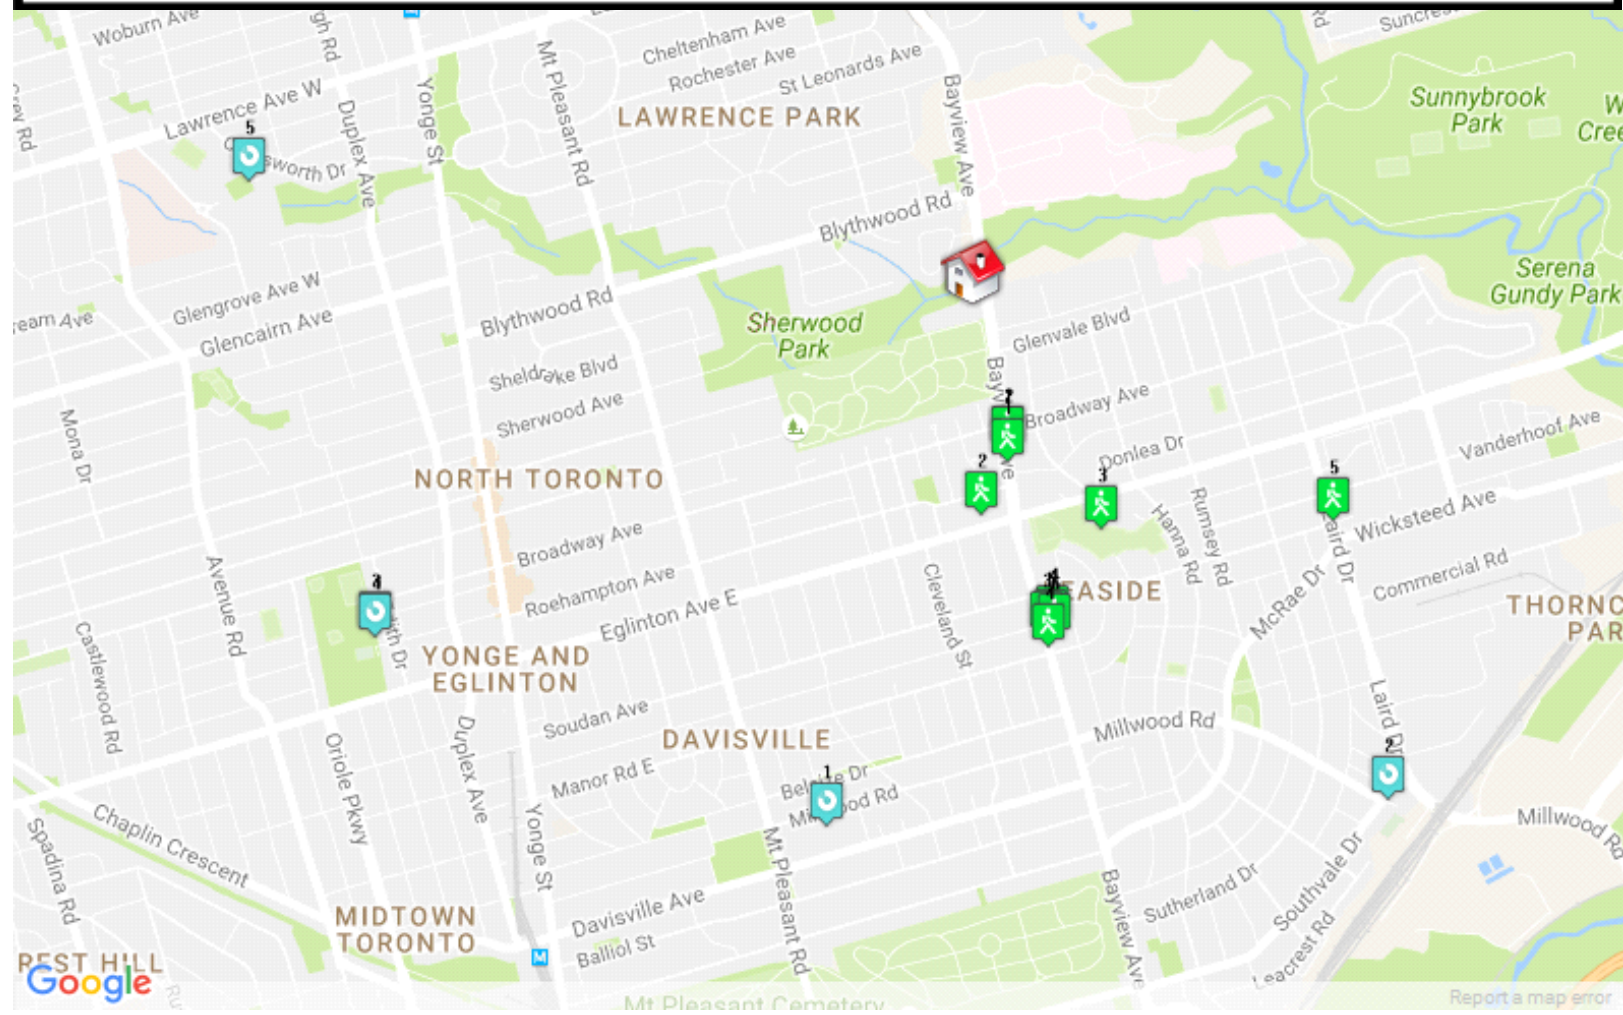

Fitness

1. Womens Fitness Clubs of Canada
  1820 Bayview Ave Unit 1, Toronto
  Dist.: 0.53 km
2. McMaster Fitness
  1820 Bayview Av, Toronto
  Dist.: 0.54 km
3. Curves
  #1 - 656 Eglinton Avenue E, Toronto
  Dist.: 0.71 km
4. Leaside Baseball Camp
  Bayview and Eglinton, Toronto
  Dist.: 0.88 km
5. North Movement Studio
  2nd floor, 1675 Bayview Avenue, Toronto
  Dist.: 1.13 km
6. T.H.A Martial Arts & Kickboxing (Toronto)
  1669 Bayview Avenue #200, Toronto
  Dist.: 1.14 km

Ice Rinks

1. Hodgson Rink (outdoor)
  Harwood Rd, Toronto
  Dist.: 1.84 km
2. Leaside Memorial Arena
  25 Southvale Dr, Toronto
  Dist.: 2.19 km
3. North Toronto Arena
  174 Orchard View Blvd, Toronto
  Dist.: 2.32 km
4. Eglinton Park Rink (outdoor)
  174 Orchard View Blvd, Toronto
  Dist.: 2.32 km
5. Otter Creek (outdoor Rink)
  140 Cheritan Ave, Toronto
  Dist.: 2.49 km
6. Don Mills Civitan Arena
  1030 Don Mills Rd, Toronto
  Dist.: 3.38 km

What is in your neighbourhood?

Schools	Medical
Groceries	Banks
Shopping	Tennis
Dry Cleaners	Child Care
Veterinarians	Ice Rinks

And more.....