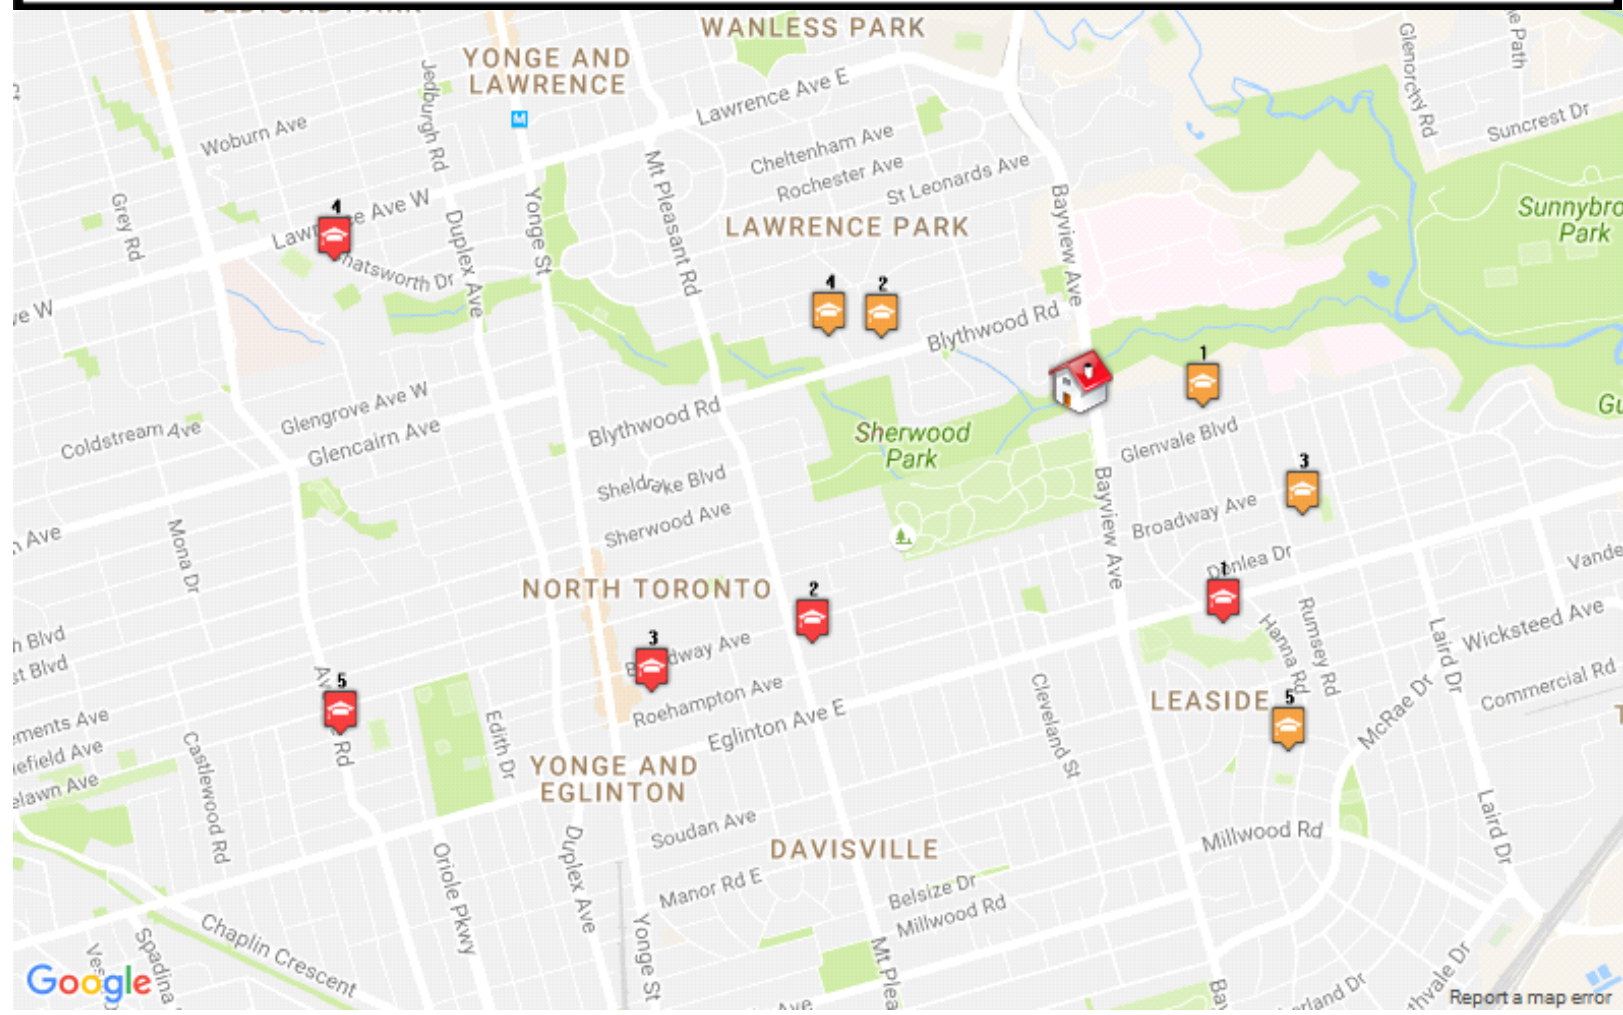

Schools Elementary

1. Bloorview School Authority
  150 Kilgour Rd, Toronto
  Dist.: 0.41 km
2. Sunny View Junior and Senior Public School
  450 Blythwood Rd, Toronto
  Dist.: 0.73 km
3. Northlea Elementary and Middle School
  305 Rumsey Rd, Toronto
  Rating: 8.40 - Dist.: 0.83 km
4. Blythwood Junior Public School
  2 Strathgowan Cres, Toronto
  Rating: 9.50 - Dist.: 0.90 km
5. Bessborough Drive Elementary and Middle School
  211 Bessborough Dr, Toronto
  Rating: 8.90 - Dist.: 1.34 km
6. Eglinton Junior Public School
  223 Eglinton Ave E, Toronto
  Rating: 7.20 - Dist.: 1.39 km

Schools Secondary

1. Leaside High School
  200 Hanna Rd, Toronto
  Rating: 7.80 - Dist.: 0.85 km
2. Northern Secondary School
  851 Mount Pleasant Rd, Toronto
  Rating: 7.50 - Dist.: 1.20 km
3. North Toronto Collegiate Institute
  17 Broadway Ave, Toronto
  Rating: 8.10 - Dist.: 1.74 km
4. Lawrence Park Collegiate Institute
  125 Chatsworth Dr, Toronto
  Rating: 8.50 - Dist.: 2.59 km
5. Marshall McLuhan Catholic Secondary School
  1107 Avenue Rd, Toronto
  Rating: 6.30 - Dist.: 2.74 km
6. Marc Garneau Collegiate Institute
  135 Overlea Blvd, Toronto
  Rating: 6.10 - Dist.: 3.65 km

What is in your neighbourhood?

Schools	Medical
Groceries	Banks
Shopping	Tennis
Dry Cleaners	Child Care
Veterinarians	Ice Rinks

And more.....