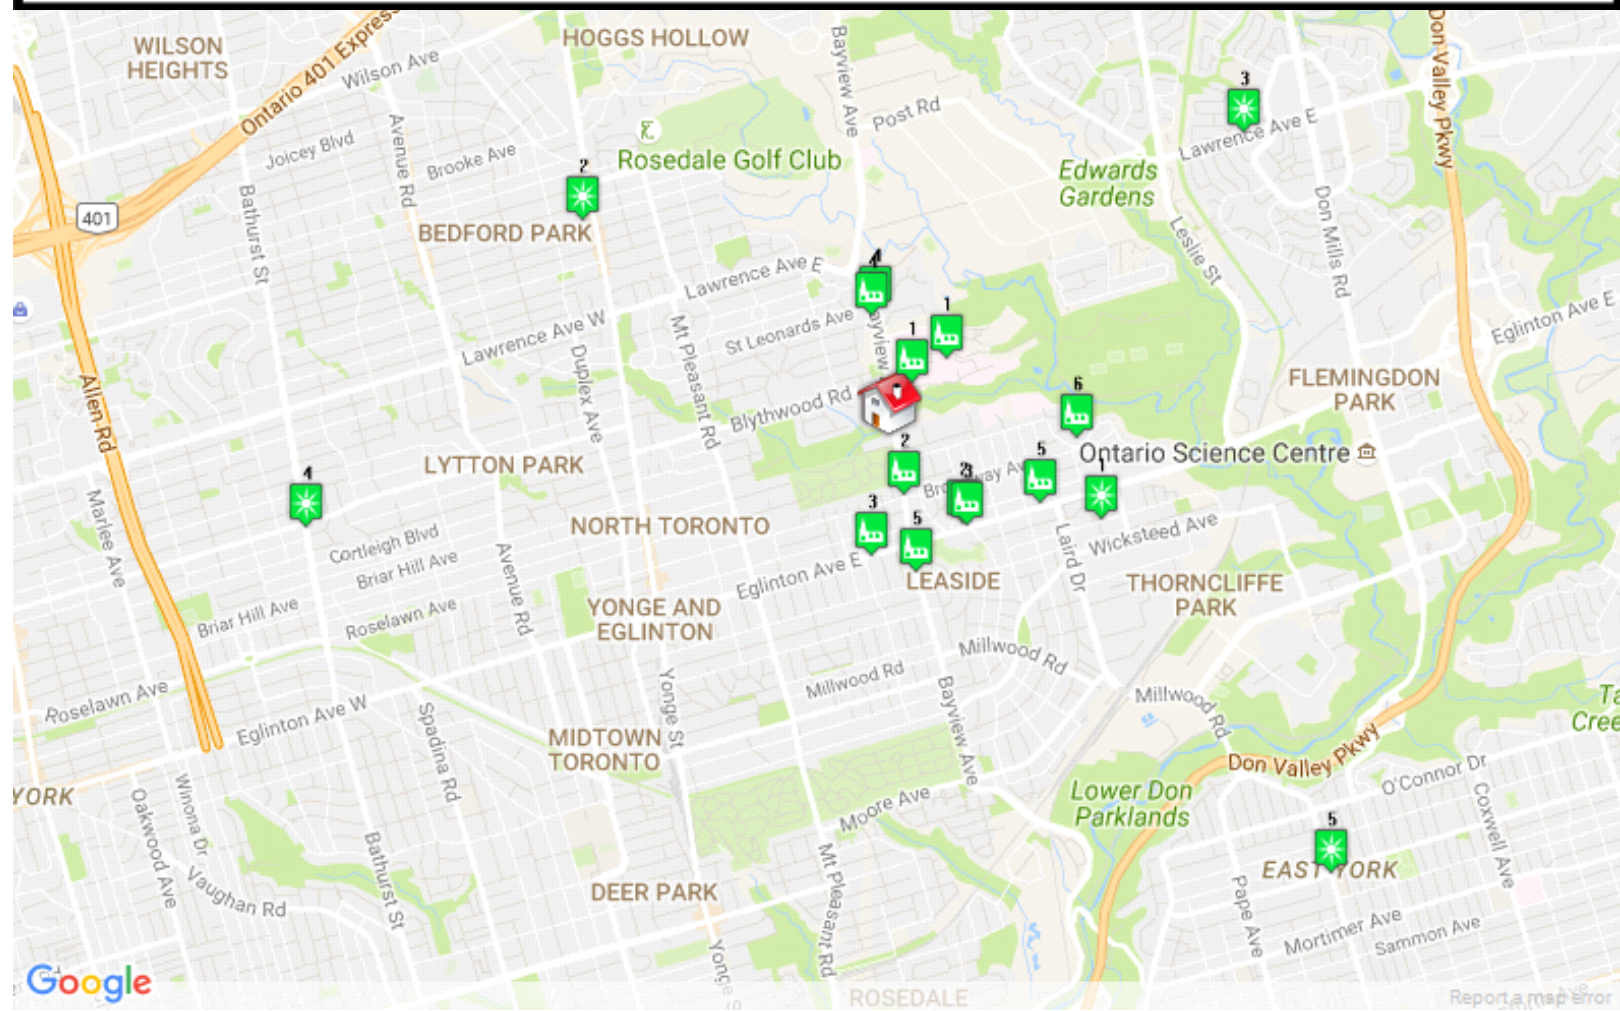

## Liquor / Beer / Wine

1. Beer Store  
609 Roehampton Avenue, Toronto  
Dist.: 0.65 km
2. Vineyards Estate Wines  
656 Eglinton Av E, Toronto  
Dist.: 0.73 km
3. Target Group Ltd  
Erskine Avenue, Toronto  
Dist.: 1.29 km
4. Wine Rack  
710 Mount Pleasant Road, Toronto  
Dist.: 1.51 km
5. LCBO  
1524 Bayview Avenue, Toronto  
Dist.: 1.54 km
6. Liquor Control Board Of Ontario  
65 Wicksteed Avenue, TORONTO-CENTRAL  
Dist.: 1.67 km

## Movie Theatres

1. Mount Pleasant Theatre  
675 Mount Pleasant Road, Toronto  
Dist.: 1.53 km
2. Cineplex Cinemas Yonge-Eglinton and VIP  
2300 Yonge Street, Toronto  
Dist.: 1.95 km
3. Rainbow Centre Cinemas Inc  
80 Manor Road East, Toronto  
Dist.: 1.97 km
4. Phase 4 Films  
20 Eglinton Avenue West, Toronto  
Dist.: 2.01 km
5. Famous Players Canada Square Cinemas  
2190 Yonge Street, Toronto  
Dist.: 2.11 km
6. Vennersys Corp.  
1920 Yonge Street, Toronto  
Dist.: 2.54 km

## What is in your neighbourhood?

Schools  
Groceries  
Shopping  
Dry Cleaners  
Veterinarians

Medical  
Banks  
Tennis  
Child Care  
Ice Rinks

And more.....

## Restaurants

1. Druxy's Famous Deli  
2075 Bayview Avenue, T Wing, Toronto  
Dist.: 0.33 km
2. Tim Hortons  
150 Kilgour Road, East York  
Dist.: 0.38 km
3. Tim Hortons  
1840 Bayview Avenue, Toronto  
Dist.: 0.45 km
4. Pizza Pizza  
2075 Bayview Avenue, Toronto  
Dist.: 0.46 km
5. Extreme Pita  
2075 Bayview Avenue, Toronto  
Dist.: 0.47 km
6. Swiss Chalet Rotisserie & Grill  
2075 Bayview Avenue, Toronto  
Dist.: 0.49 km