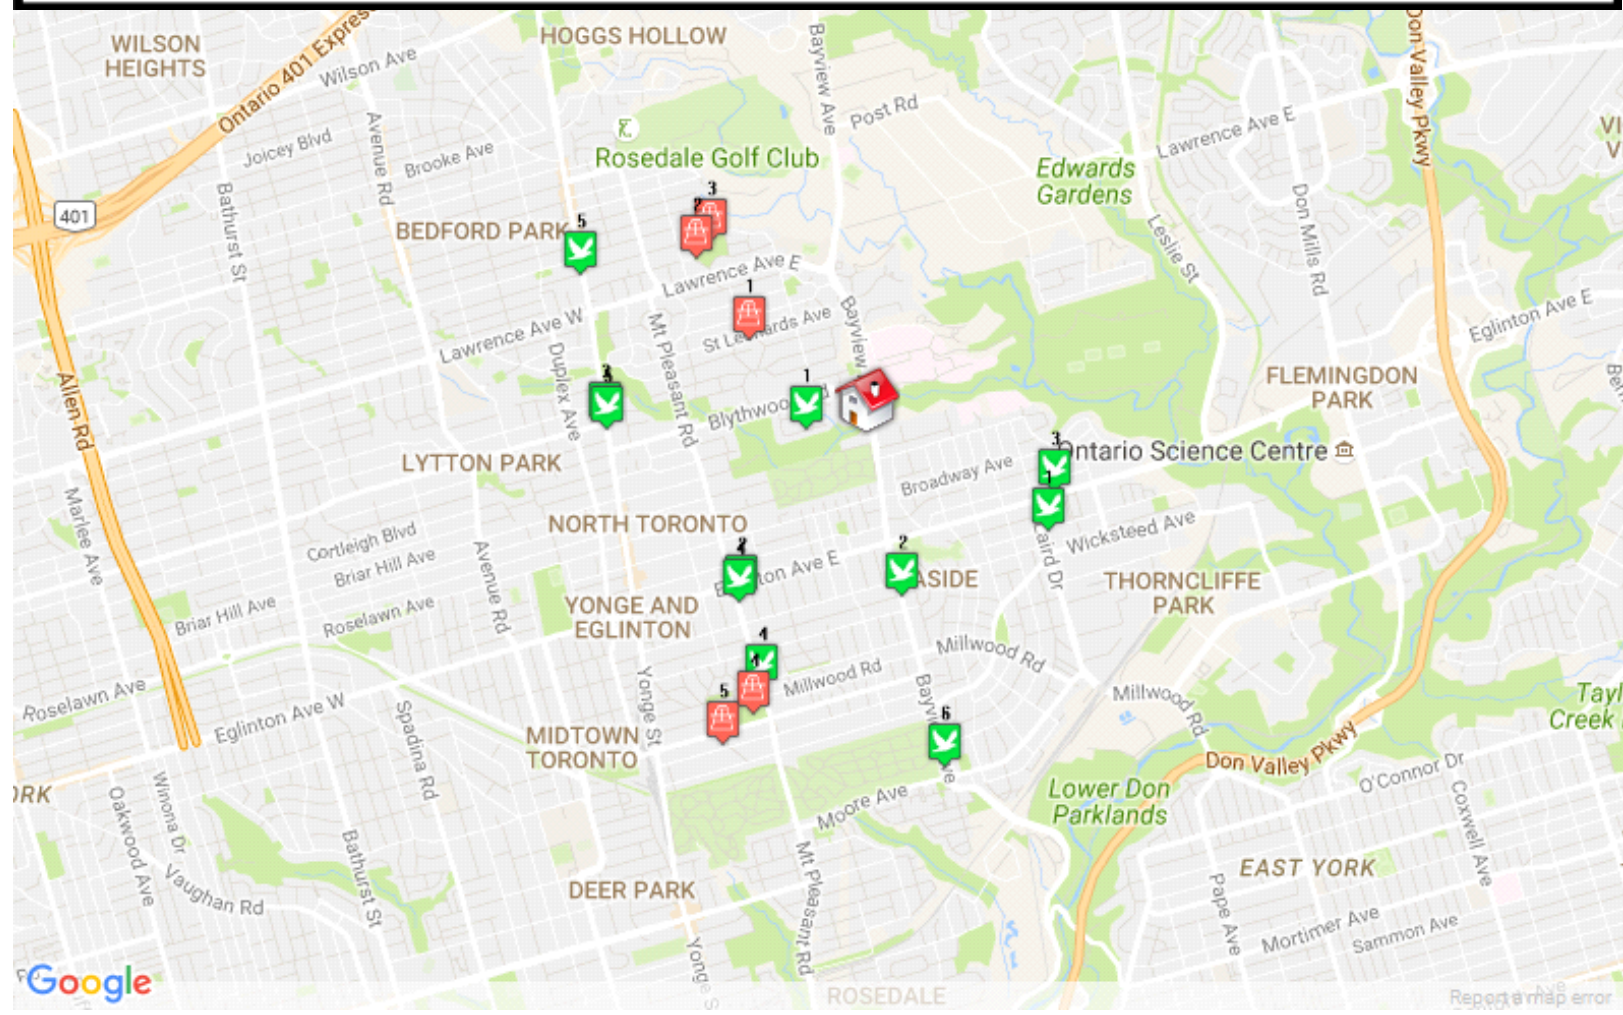

## Salons / Spas

1. Look Hair Studio  
1820 Bayview Av, Toronto  
Dist.: 0.54 km
2. Intensive Hair  
2075 Bayview Avenue, Toronto  
Dist.: 0.61 km
3. Floka Salon  
660 Eglinton Avenue East, East York  
Dist.: 0.68 km
4. IGBeauty  
605 Eglinton Avenue East, Toronto  
Dist.: 0.74 km
5. Anca Sibian Skin Care  
10 Cardiff Rd, Toronto  
Dist.: 0.87 km
6. Bayview Nails  
1733 Bayview Av, East York  
Dist.: 1.01 km

## Splash Pads / Pools

1. Splash Pad  
Sherwood Park, Toronto  
Dist.: 0.51 km
2. Splash Pad  
Pottery Park, Toronto  
Dist.: 1.99 km
3. Bedford Park Community Centre  
81 Ranleigh Av, Toronto  
Dist.: 2.11 km
4. Leaside Memorial Gardens  
1073 Millwood Ave, Toronto  
Dist.: 2.31 km
5. North Toronto Memorial  
200 Eglinton Av W, Toronto  
Dist.: 2.46 km
6. Splash Pad  
Oriole Park, Toronto  
Dist.: 2.85 km

## What is in your neighbourhood?

Schools  
Groceries  
Shopping  
Dry Cleaners  
Veterinarians

Medical  
Banks  
Tennis  
Child Care  
Ice Rinks

And more.....

## Tennis Courts

1. Lawrence Park Tennis Club  
Lawrence Park, Toronto  
Dist.: 1.03 km
2. Wanless Park Comm Tennis  
250 Wanless Av, Toronto  
Dist.: 1.67 km
3. Wanless Park Tennis Club  
Wanless Park, Toronto  
Dist.: 1.68 km
4. Davisville Tennis Club  
Davisville Park, Toronto  
Dist.: 2.04 km
5. Greenwin Tennis Club  
185 Balliol, Toronto  
Dist.: 2.33 km
6. Moore Park Tennis  
175 Moore, Toronto  
Dist.: 2.37 km