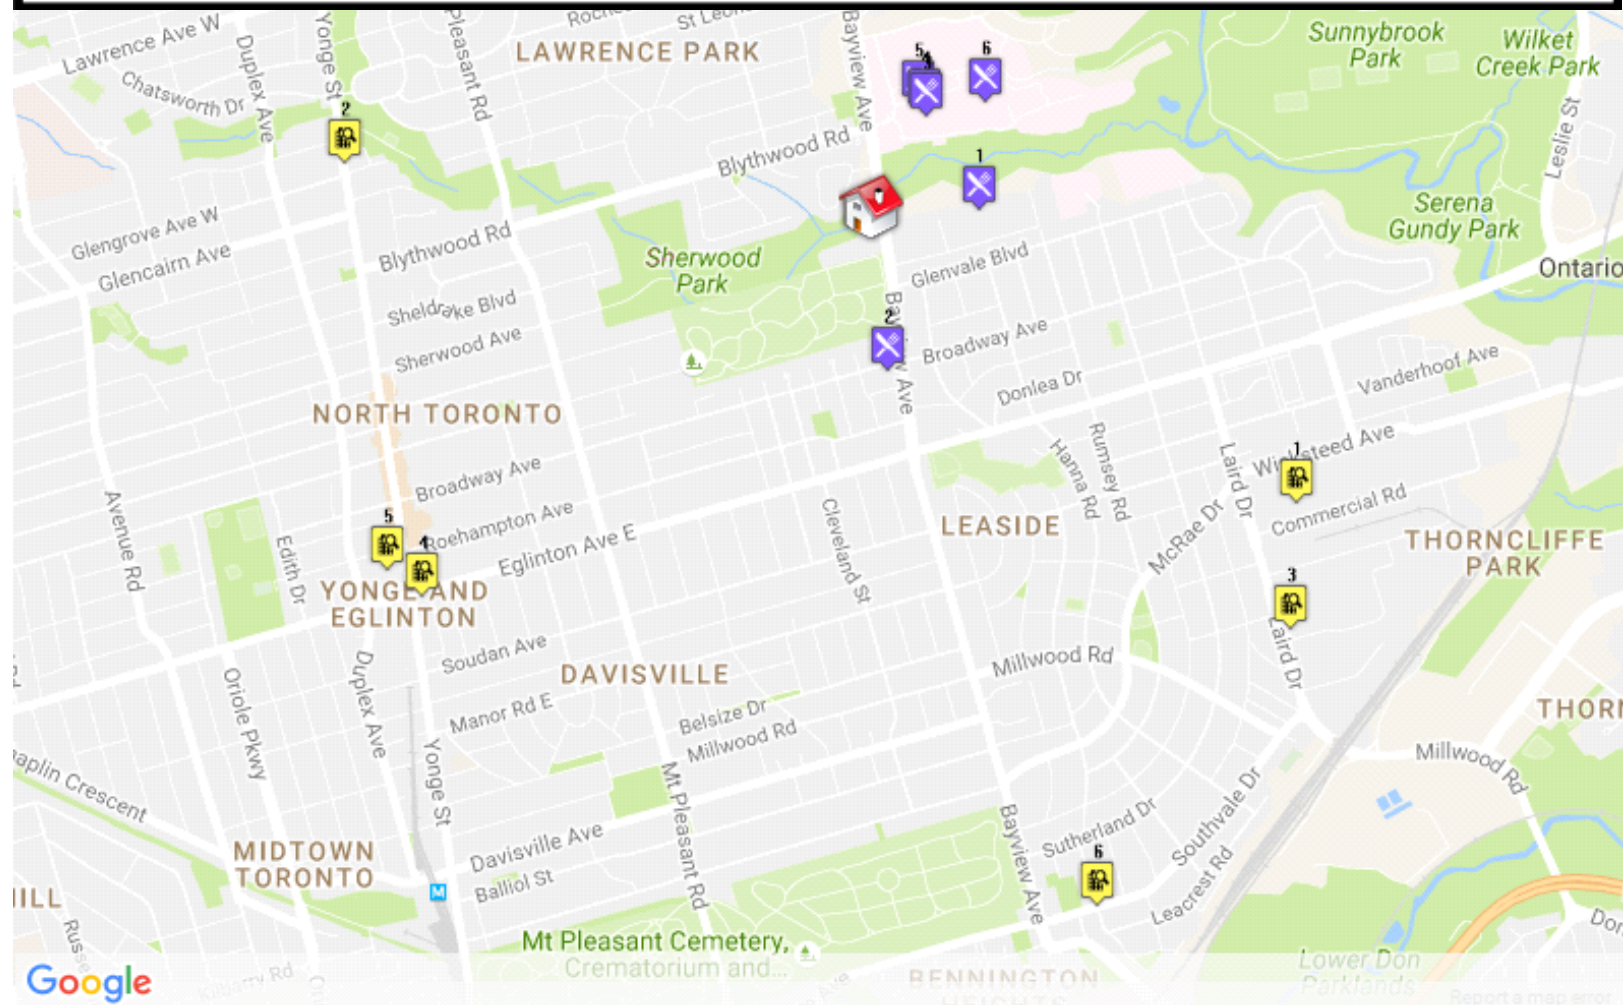

## Liquor / Beer / Wine

1. Beer Store  
609 Roehampton Avenue, Toronto  
Dist.: 0.65 km
2. Vineyards Estate Wines  
656 Eglinton Av E, Toronto  
Dist.: 0.73 km
3. Target Group Ltd  
Erskine Avenue, Toronto  
Dist.: 1.29 km
4. Wine Rack  
710 Mount Pleasant Road, Toronto  
Dist.: 1.51 km
5. LCBO  
1524 Bayview Avenue, Toronto  
Dist.: 1.54 km
6. Liquor Control Board Of Ontario  
65 Wicksteed Avenue, TORONTO-CENTRAL  
Dist.: 1.67 km

## Recreation Centres

1. Fantasy Castle Ltd  
105 Vanderhoof Ave, Toronto  
Dist.: 1.55 km
2. The Fairlawn Neighbourhood Centre  
28 Fairlawn Ave, Toronto  
Dist.: 2.54 km
3. Greenview Lodge  
880 Lawrence Ave East, Toronto  
Dist.: 3.16 km
4. Bowlerama Bathurst (at Glencairn)  
2788 Bathurst St, Toronto  
Dist.: 4.00 km
5. Woodgreen Community Centre  
280 Donlands Ave, Toronto  
Dist.: 4.22 km
6. Mooredale House Community Centre  
146 Crescent Rd, Toronto  
Dist.: 4.37 km

## What is in your neighbourhood?

Schools  
Groceries  
Shopping  
Dry Cleaners  
Veterinarians

Medical  
Banks  
Tennis  
Child Care  
Ice Rinks

And more.....

## Restaurants

1. Druxy's Famous Deli  
2075 Bayview Avenue, T Wing, Toronto  
Dist.: 0.33 km
2. Tim Hortons  
150 Kilgour Road, East York  
Dist.: 0.38 km
3. Tim Hortons  
1840 Bayview Avenue, Toronto  
Dist.: 0.45 km
4. Pizza Pizza  
2075 Bayview Avenue, Toronto  
Dist.: 0.46 km
5. Extreme Pita  
2075 Bayview Avenue, Toronto  
Dist.: 0.47 km
6. Swiss Chalet Rotisserie & Grill  
2075 Bayview Avenue, Toronto  
Dist.: 0.49 km