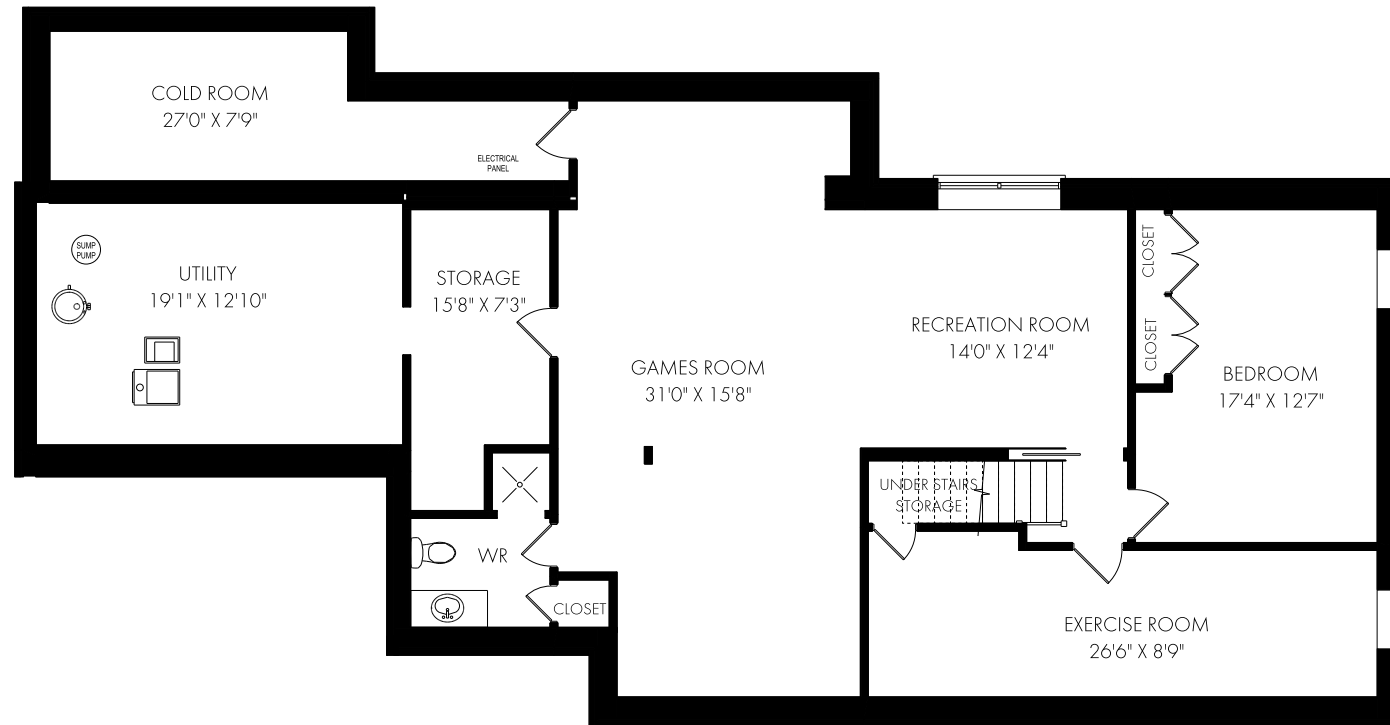

FLOOR PLANS

1578 OLD SPAR COURT, MISSISSAUGA

SECOND FLOOR - 1543 SQUARE FEET

MAIN FLOOR - 2111 SQUARE FEET

LOWER LEVEL - 2090 SQUARE FEET