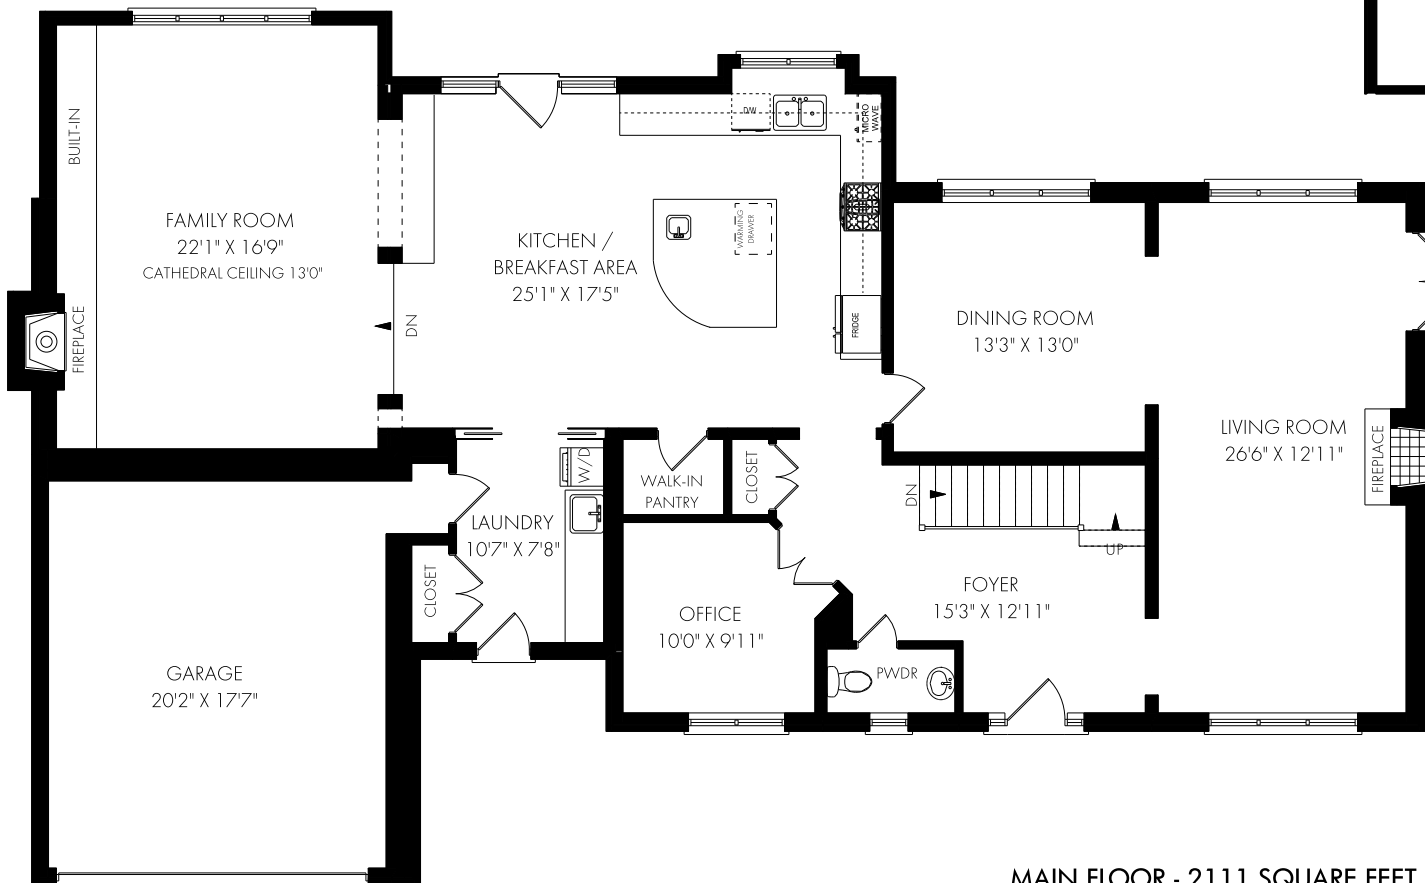

FLOOR PLANS

1578 OLD SPAR COURT, MISSISSAUGA

SECOND FLOOR - 1543 SQUARE FEET

MAIN FLOOR - 2111 SQUARE FEET

LOWER LEVEL - 2090 SQUARE FEET