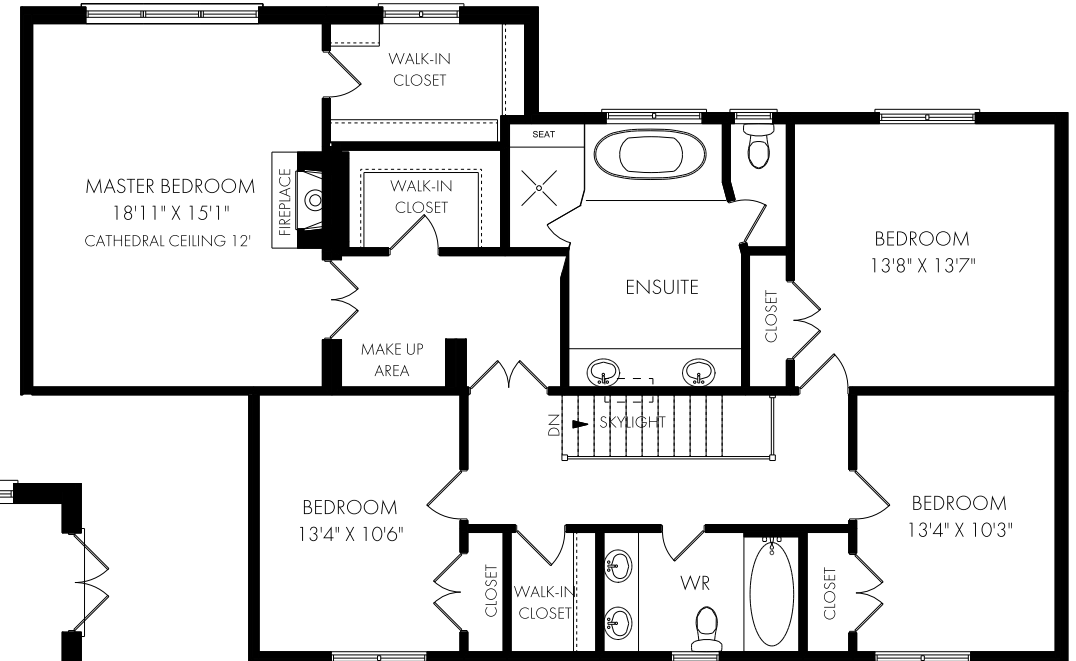

FLOOR PLANS

1578 OLD SPAR COURT, MISSISSAUGA

SECOND FLOOR - 1543 SQUARE FEET

MAIN FLOOR - 2111 SQUARE FEET

LOWER LEVEL - 2090 SQUARE FEET