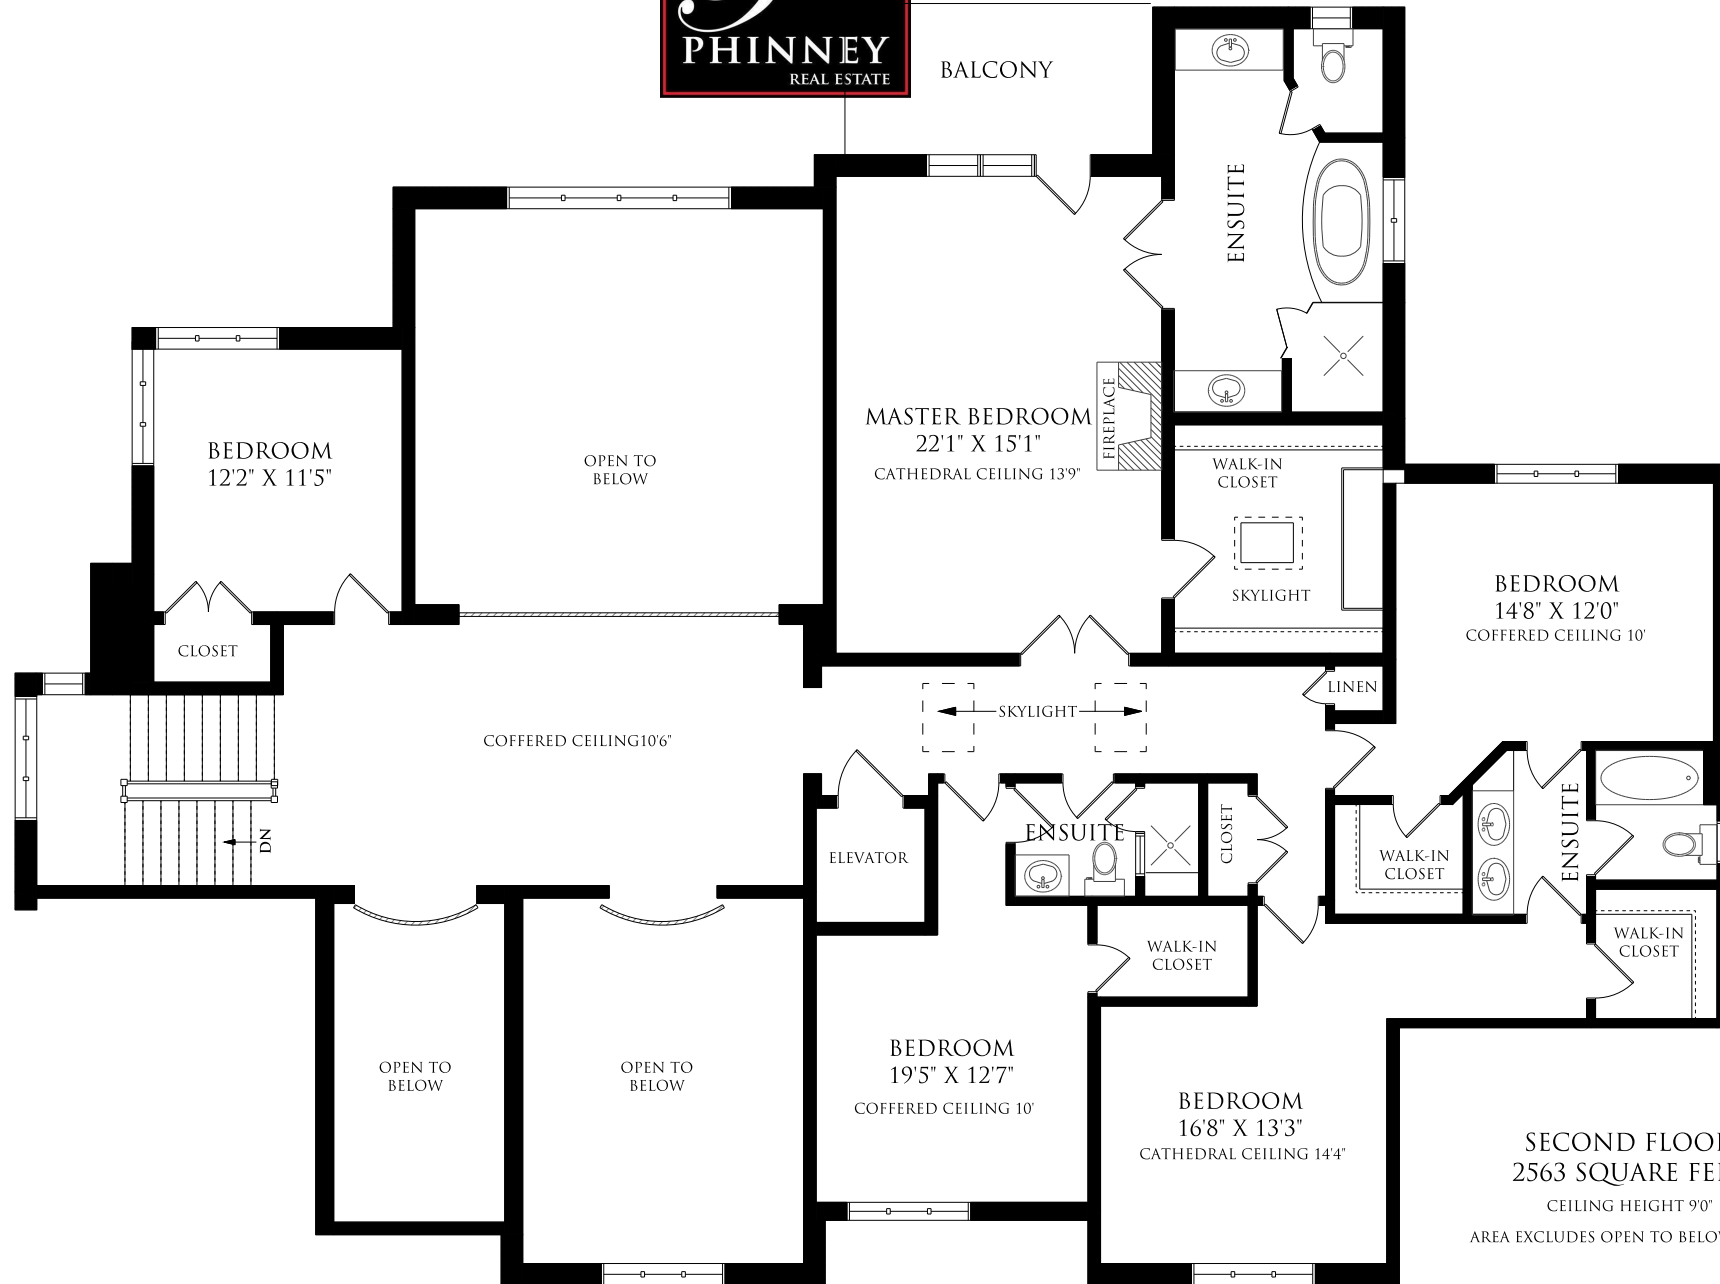

MAIN FLOOR
2829 SQUARE FEET
CEILING HEIGHT 10'0"

SECOND FLOOR
2563 SQUARE FEET
CEILING HEIGHT 9'0"
AREA EXCLUDES OPEN TO BELOW SPACE

NOTE: MEASUREMENTS & AREA ARE APPROXIMATE. PROVIDED AS GUIDELINE ONLY.

FLOOR PLANS

2249 PINENEEDLE ROW, MISSISSAUGA

NOTE: MEASUREMENTS & AREA ARE APPROXIMATE. PROVIDED AS GUIDELINE ONLY.