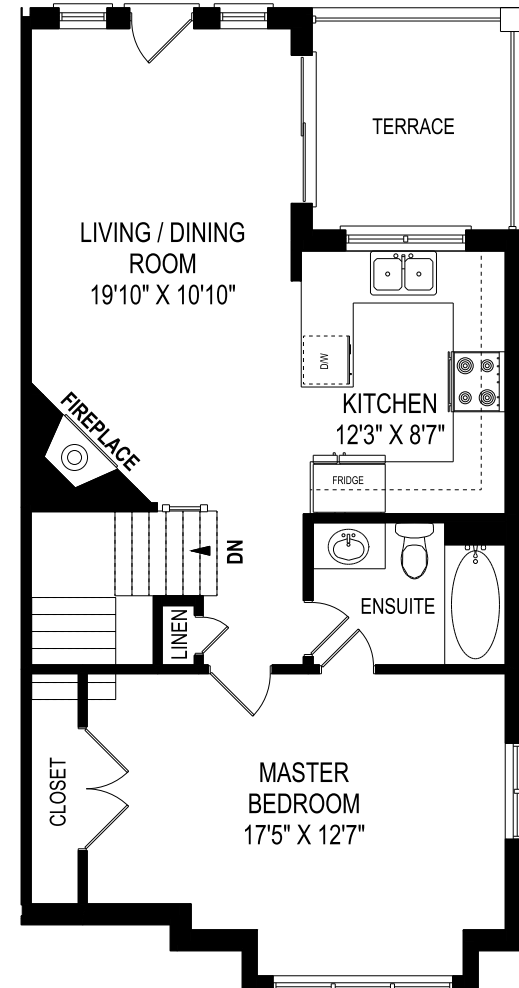

**LOWER LEVEL**  
**372 SQUARE FEET**

**MAIN FLOOR**  
**388 SQUARE FEET**

**SECOND FLOOR**  
**754 SQUARE FEET**  
CEILING HEIGHT 9'0"