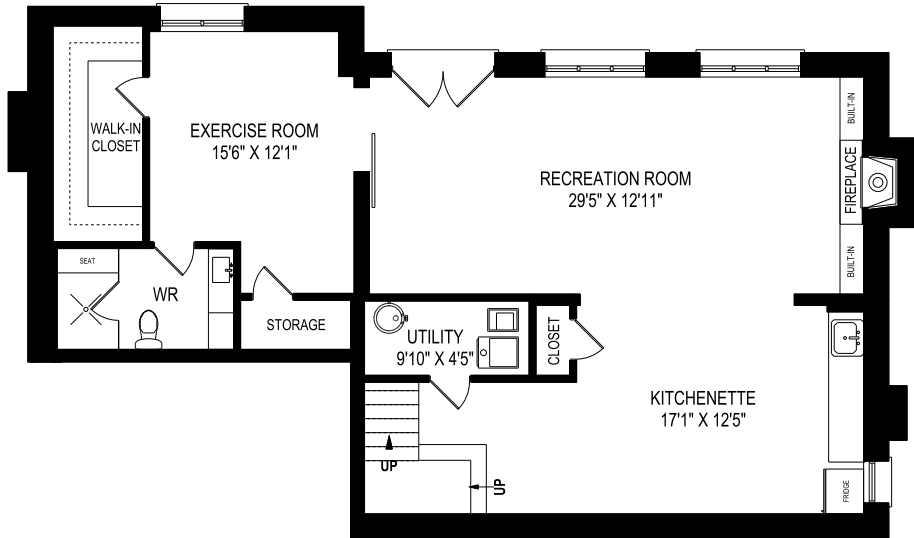

FLOOR PLANS

1502 ASHINGTON COURT, MISSISSAUGA

LOWER LEVEL
1354 SQUARE FEET

MAIN FLOOR
1468 SQUARE FEET

SECOND FLOOR
940 SQUARE FEET