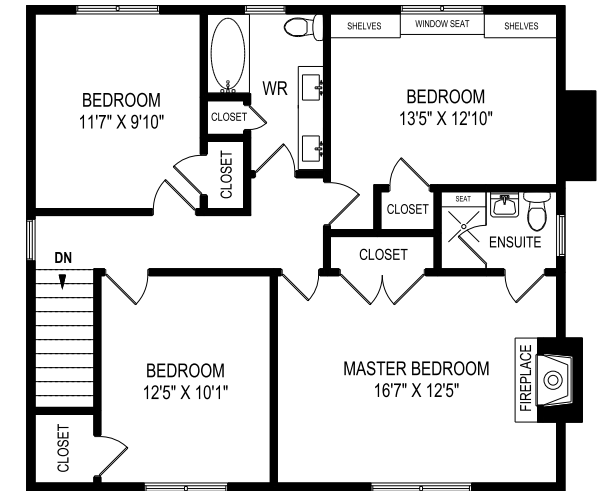

FLOOR PLANS

1502 ASHINGTON COURT, MISSISSAUGA

LOWER LEVEL
1354 SQUARE FEET

MAIN FLOOR
1468 SQUARE FEET

SECOND FLOOR
940 SQUARE FEET