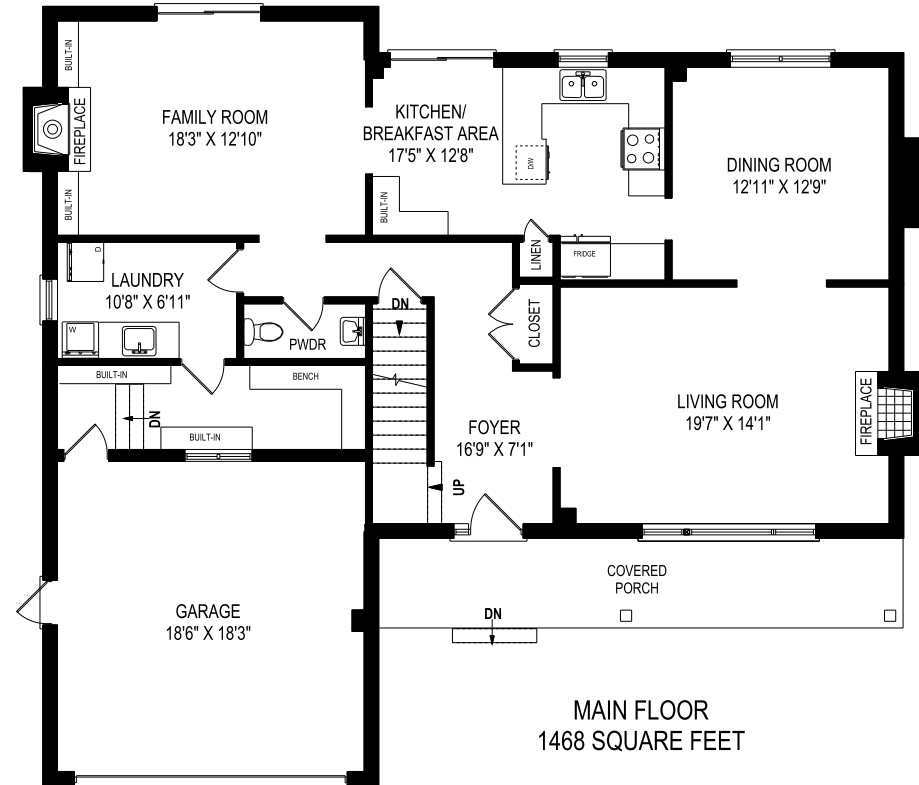

FLOOR PLANS

1502 ASHINGTON COURT, MISSISSAUGA

LOWER LEVEL
1354 SQUARE FEET

MAIN FLOOR
1468 SQUARE FEET

SECOND FLOOR
940 SQUARE FEET