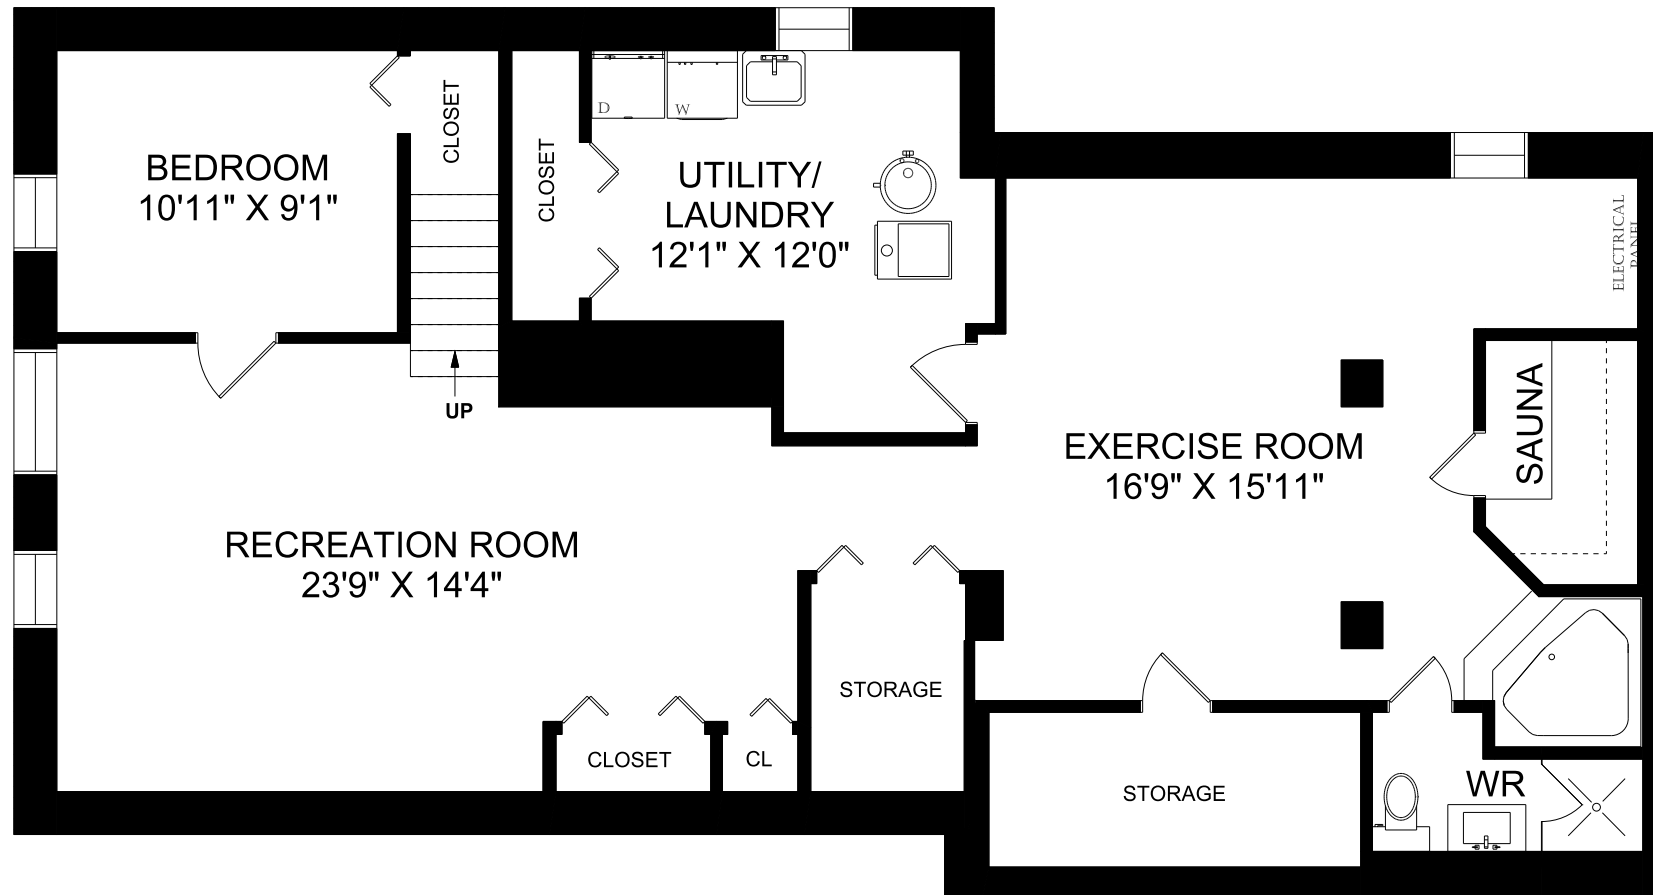

MAIN LEVEL
1796 SQUARE FEET

LOWER LEVEL
1368 SQUARE FEET