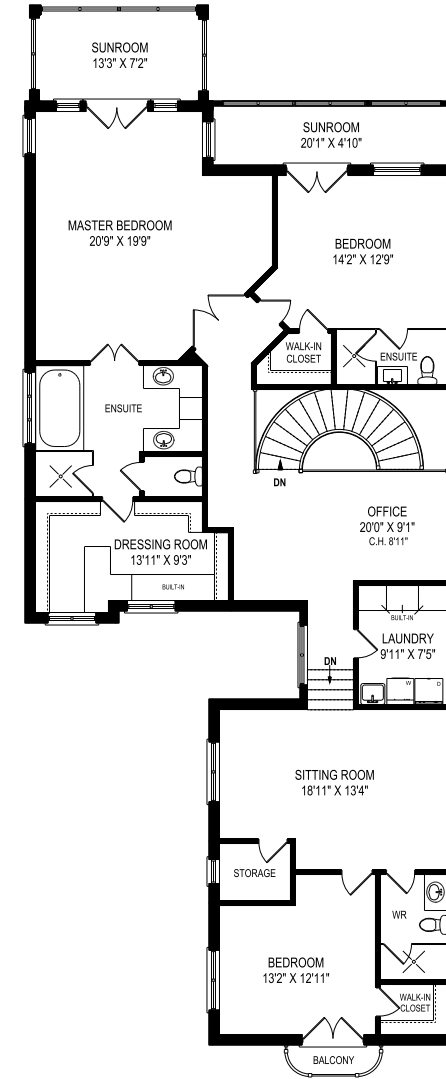

CEILING HEIGHT 8'6"  
**LOWER LEVEL - 1746 SQUARE FEET**

CEILING HEIGHT 9'11"  
**MAIN FLOOR - 1482 SQUARE FEET**

SUNROOM 125 SQ.FT.

CEILING HEIGHT 8'11"  
**SECOND FLOOR - 2127 SQUARE FEET**

SUNROOMS 228 SQ.FT.