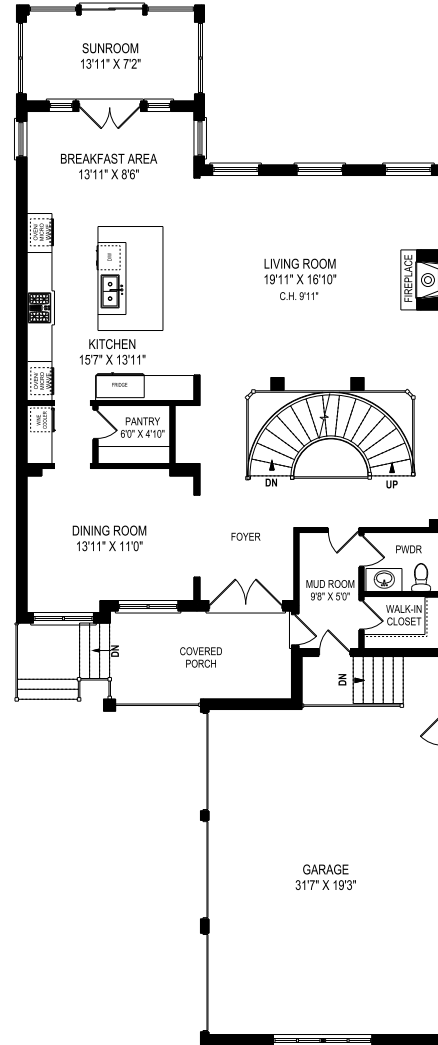

CEILING HEIGHT 8'6"  
**LOWER LEVEL - 1746 SQUARE FEET**

CEILING HEIGHT 9'11"  
**MAIN FLOOR - 1482 SQUARE FEET**

SUNROOM 125 SQ.FT.

CEILING HEIGHT 8'11"  
**SECOND FLOOR - 2127 SQUARE FEET**

SUNROOMS 228 SQ.FT.