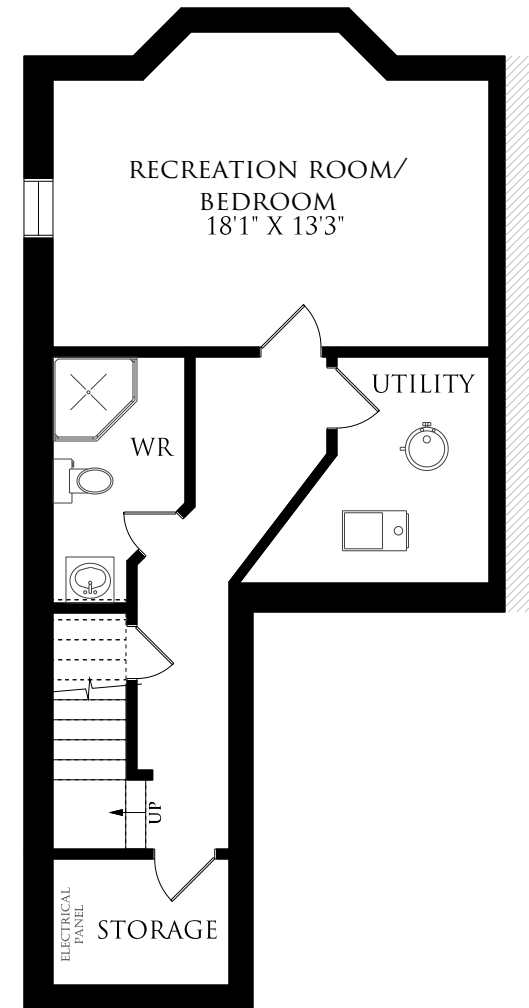

FLOOR PLANS

105 TERRAVIEW CRESCENT, GUELPH

MAIN FLOOR
660 SQUARE FEET

SECOND FLOOR
836 SQUARE FEET

BASEMENT
640 SQUARE FEET