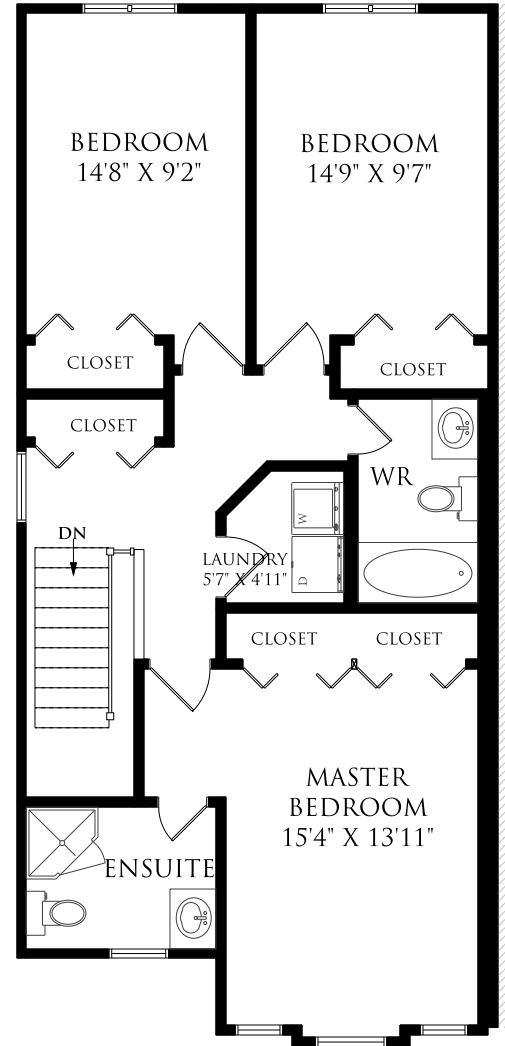

FLOOR PLANS

105 TERRAVIEW CRESCENT, GUELPH

MAIN FLOOR
660 SQUARE FEET

SECOND FLOOR
836 SQUARE FEET

BASEMENT
640 SQUARE FEET