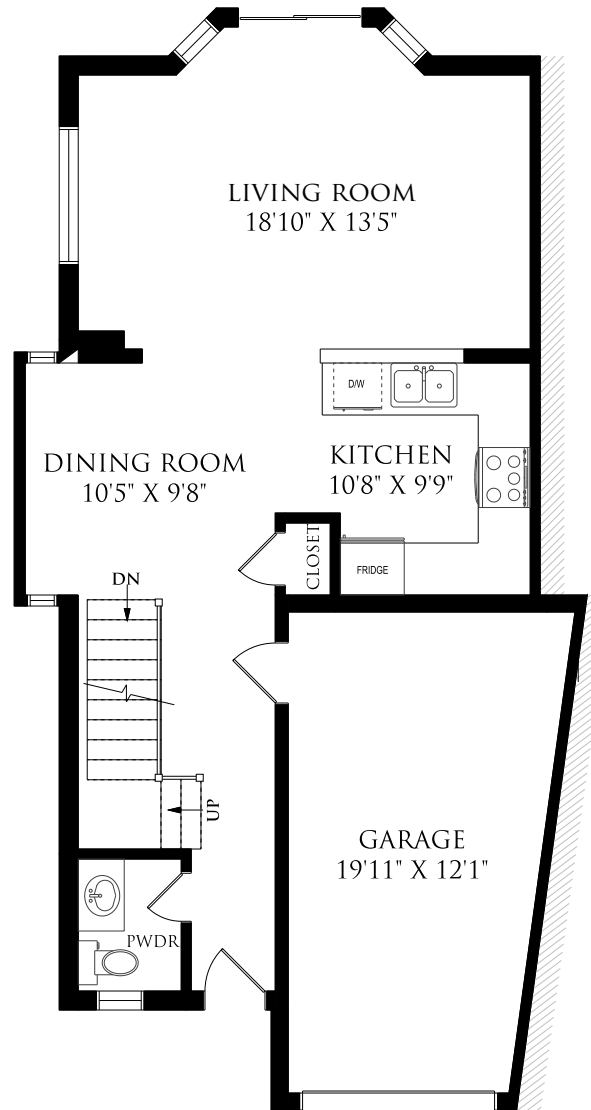

FLOOR PLANS

105 TERRAVIEW CRESCENT, GUELPH

MAIN FLOOR
660 SQUARE FEET

SECOND FLOOR
836 SQUARE FEET

BASEMENT
640 SQUARE FEET