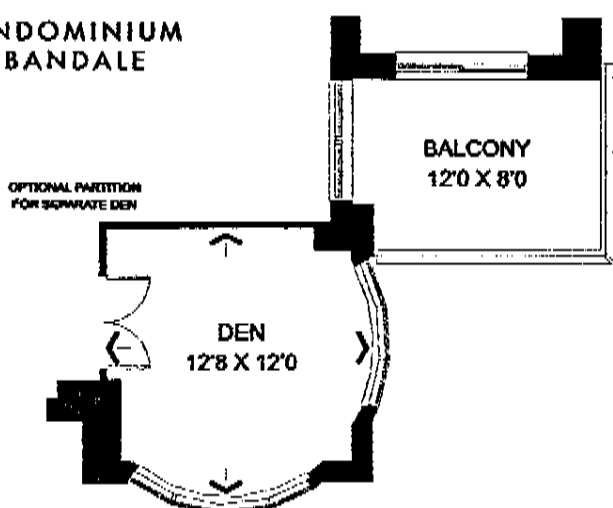

02
1836 SQ.FT.

RIVERSIDE GATE

THE CONDOMINIUM BY URBANDALE

DEN FLOORS 2 TO 5