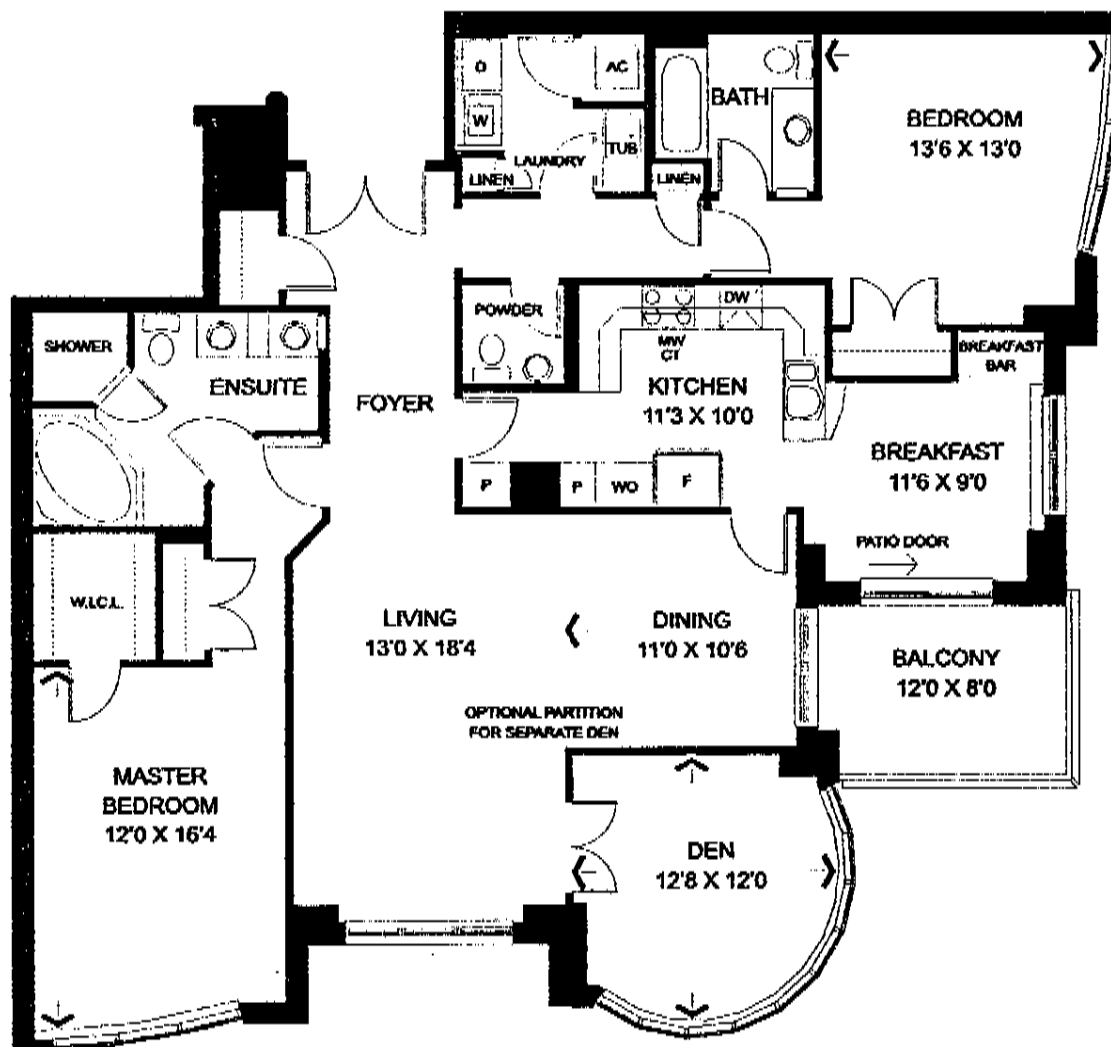

02
1836 SQ.FT.

RIVERSIDE GATE

THE CONDOMINIUM BY URBANDALE