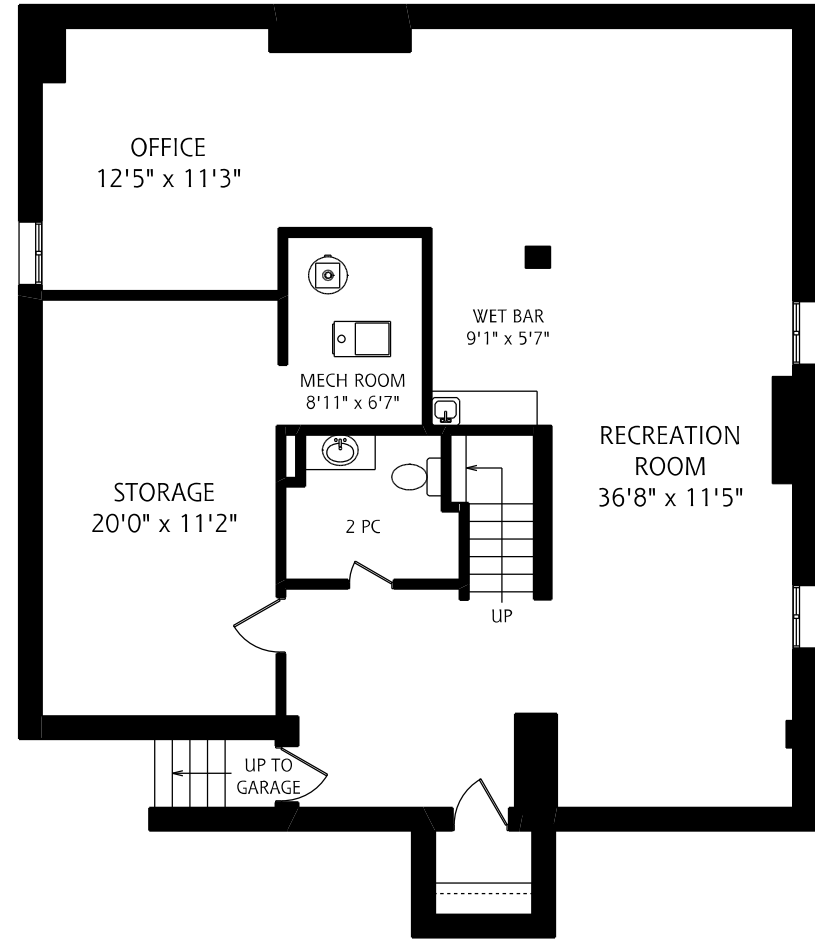

# 927 WILLOWBANK TRAIL

LOWER LEVEL  
1,475 SQUARE FEET

ALL MEASUREMENTS SHOULD BE CONSIDERED APPROXIMATE