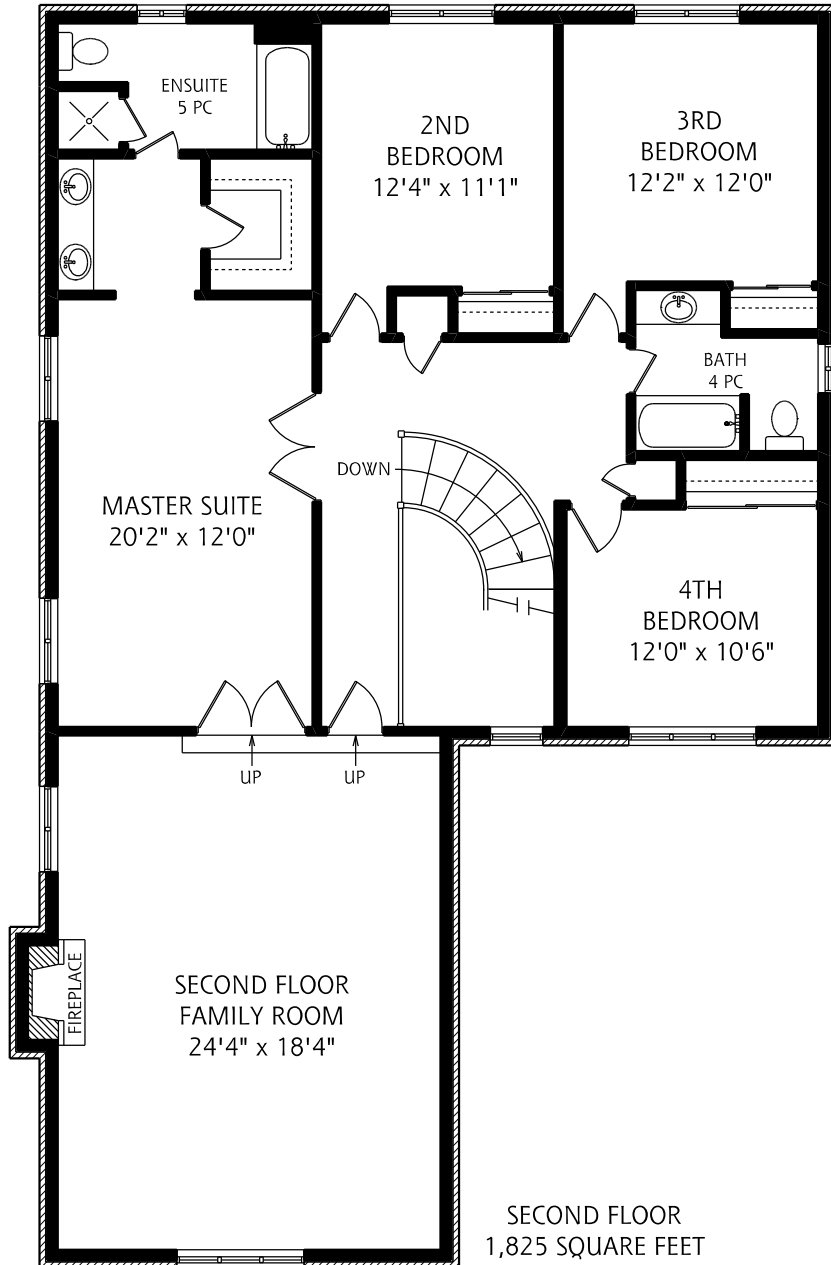

# 927 WILLOWBANK TRAIL

LOWER LEVEL  
1,475 SQUARE FEET

ALL MEASUREMENTS SHOULD BE CONSIDERED APPROXIMATE